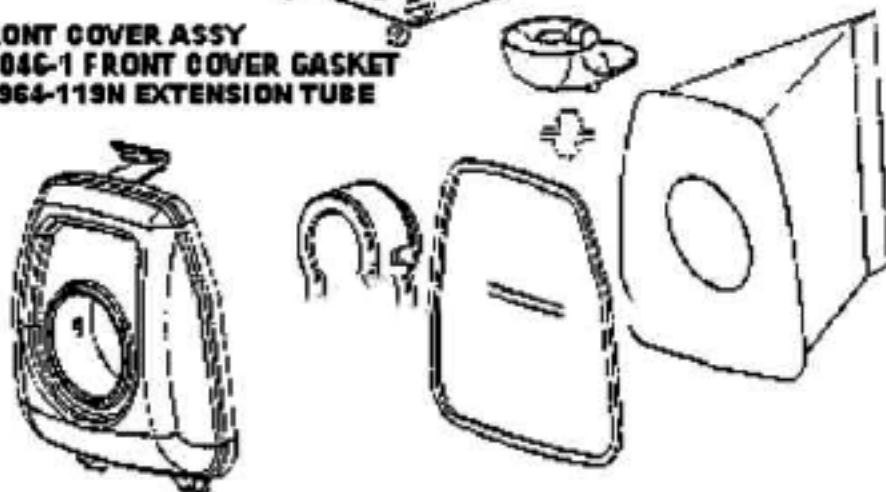

----- Manual continues below part list -----

Available Replacement Parts for Eureka 3670A

[E-38333](#)

FILTER, BAG 1PK

60487-1 HOUSING ASSY
38805-1 CASTER ASSY
37409-1 WHEEL & HUB

38956 FRONT COVER ASSY
59046-1 FRONT COVER GASKET
27964-119N EXTENSION TUBE