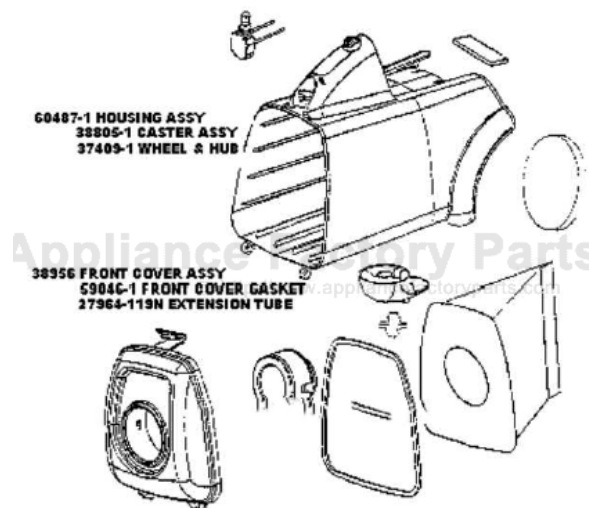

[Find Your Eureka Vacuum Cleaner Parts - Select From 855 Models](#)

----- Manual continues below part list -----