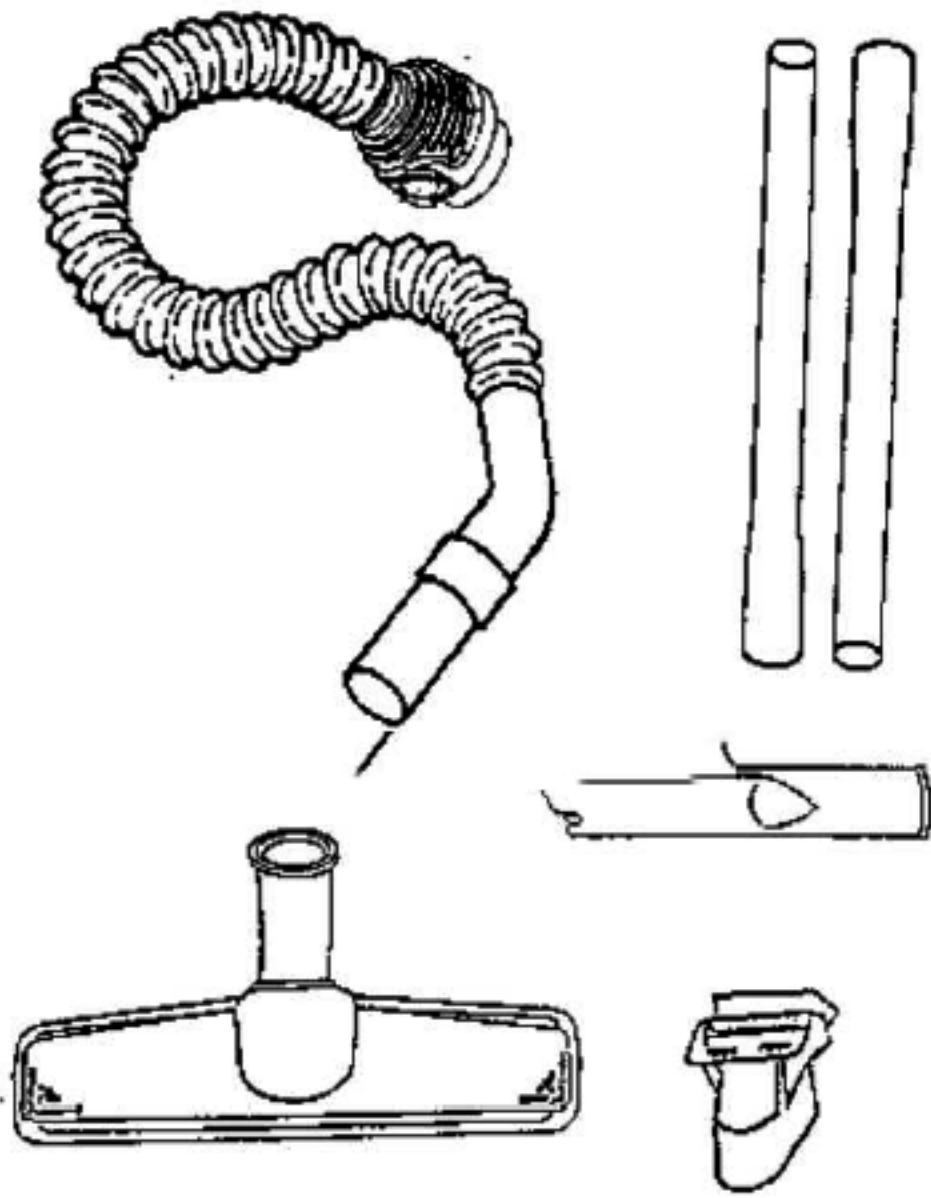

60487-1 HOUSING ASSY
38805-1 CASTER ASSY
37409-1 WHEEL & HUB

38956 FRONT COVER ASSY
59046-1 FRONT COVER GASKET
27964-119N EXTENSION TUBE

Ref#	Part	Description	Comments	Qty
1	15376-5	SWITCH ASSEMBLY		
2	27964-119N	EXTENSION TUBE		
3	37409-1	WHEEL - CASTER		
4	38333	FILTER		
5	38805-1	CASTER ASSEMBLY		
6	59046-1	GASKET - FRONT COVER		
7	59206	GASKET - FOAM		
8	60295	PAPER BAG PKG ASSY (3MM)		
9	60487-1	HOUSING ASSEMBLY - PACKAG		

Ref#	Part	Description	Comments	Qty
1	15365-119N	COUPLING - HOSE		
2	25878-4	ELBOW		
3	26193-3	CURVED HANDLE ASSEMBLY		
4	37653-3	BLEEDER		
5	54723	WAND - STRAIGHT		
6	54780	TOOL - CREVICE		
7	54784	COMBINATION TOOL - PACKAG		
8	60289-1	HOSE ASSEMBLY - CARTONED		
9	53994-16	CARPET NOZZLE & ELBOW - P		