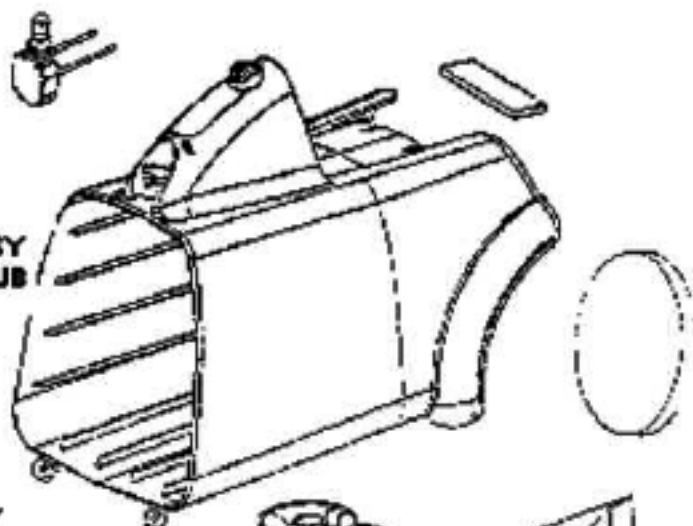

----- Manual continues below part list -----

Available Replacement Parts for Eureka 3670A

[E-38333](#)

FILTER, BAG 1PK

60487-1 HOUSING ASSY
38805-1 CASTER ASSY
37409-1 WHEEL & HUB

38956 FRONT COVER ASSY
59046-1 FRONT COVER GASKET
27964-119N EXTENSION TUBE