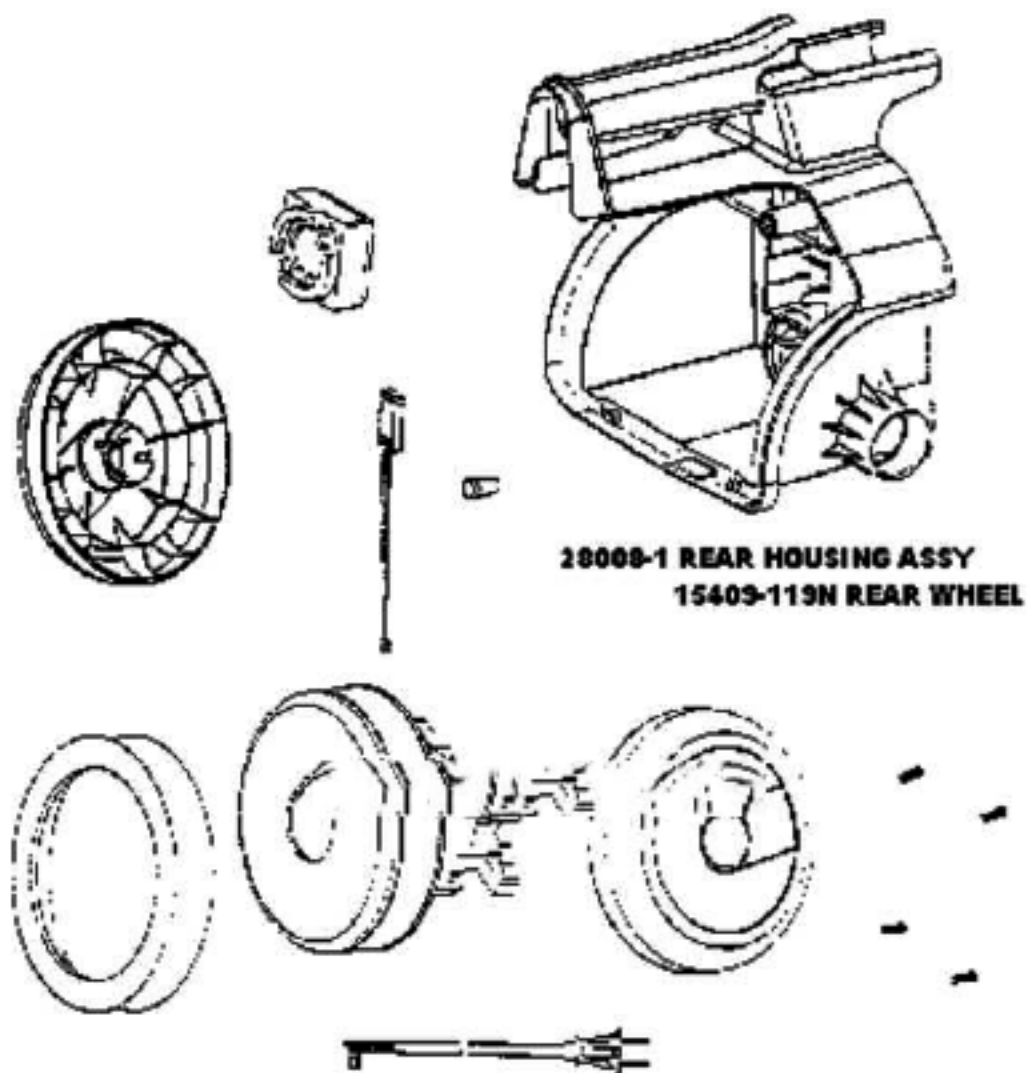

60487-1 HOUSING ASSY
38805-1 CASTER ASSY
37409-1 WHEEL & HUB

38956 FRONT COVER ASSY
59046-1 FRONT COVER GASKET
27964-119N EXTENSION TUBE

Ref#	Part	Description	Comments	Qty
1	15376-5	SWITCH ASSEMBLY		
2	27964-119N	EXTENSION TUBE		
3	37409-1	WHEEL - CASTER		
4	38333	FILTER		
5	38805-1	CASTER ASSEMBLY		
6	59046-1	GASKET - FRONT COVER		
7	59206	GASKET - FOAM		
8	60295	PAPER BAG PKG ASSY (3MM)		
9	60487-1	HOUSING ASSEMBLY - PACKAG		

Ref#	Part	Description	Comments	Qty
1	15365-119N	COUPLING - HOSE		
2	25878-4	ELBOW		
3	26193-3	CURVED HANDLE ASSEMBLY		
4	37653-3	BLEEDER		
5	54723	WAND - STRAIGHT		
6	54780	TOOL - CREVICE		
7	54784	COMBINATION TOOL - PACKAG		
8	60289-1	HOSE ASSEMBLY - CARTONED		
9	53994-16	CARPET NOZZLE & ELBOW - P		

28008-1 REAR HOUSING ASSY
15409-119N REAR WHEEL

Ref#	Part	Description	Comments	Qty
1	15409-119N	WHEEL - REAR		
2	27985	BUSHING - MOTOR		
3	28008-1	REAR HOUSING ASSEMBLY		
4	28032	GASKET - MOTOR MOUNTING		
5	59154	SCREW PKG		
6	59190	THERMOSTAT & TERMINAL ASS		
7	59191A	CORD & TERMINAL ASSEMBLY		
8	60192-1	WIRE SPLICE 5		
9	60444	MOTOR ASSY - CTND		