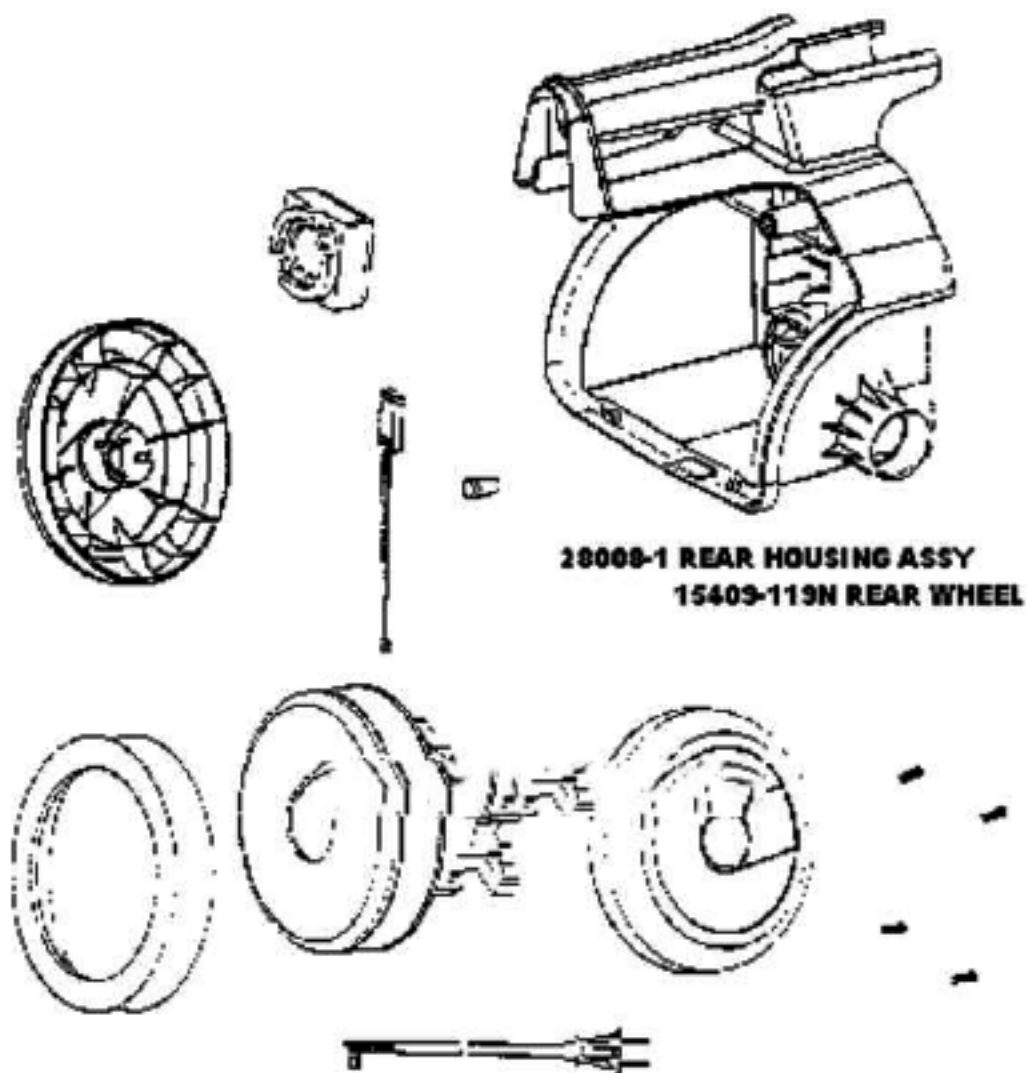

Ref#	Part	Description	Comments	Qty
1	15409-119N	WHEEL - REAR		
2	27985	BUSHING - MOTOR		
3	28008-1	REAR HOUSING ASSEMBLY		
4	28032	GASKET - MOTOR MOUNTING		
5	59154	SCREW PKG		
6	59190	THERMOSTAT & TERMINAL ASS		
7	59191A	CORD & TERMINAL ASSEMBLY		
8	60192-1	WIRE SPLICE 5		
9	60444	MOTOR ASSY - CTND