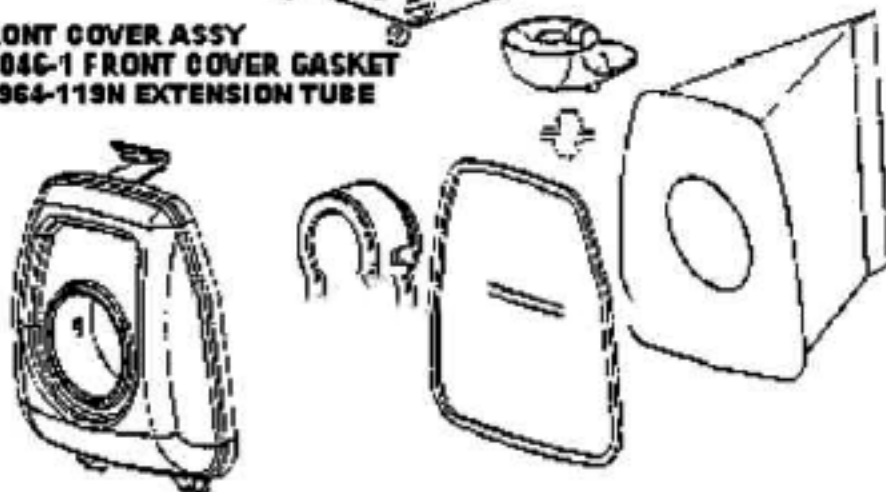

60487-1 HOUSING ASSY
38805-1 CASTER ASSY
37409-1 WHEEL & HUB

38956 FRONT COVER ASSY
59046-1 FRONT COVER GASKET
27964-119N EXTENSION TUBE

Ref#	Part	Description	Comments	Qty
1	15376-5	SWITCH ASSEMBLY		
2	27964-119N	EXTENSION TUBE		
3	37409-1	WHEEL - CASTER		
4	38333	FILTER		
5	38805-1	CASTER ASSEMBLY		
6	59046-1	GASKET - FRONT COVER		
7	59206	GASKET - FOAM		
8	60295	PAPER BAG PKG ASSY (3MM)		
9	60487-1	HOUSING ASSEMBLY - PACKAG		

Ref#	Part	Description	Comments	Qty
1	15365-119N	COUPLING - HOSE		
2	25878-4	ELBOW		
3	26193-3	CURVED HANDLE ASSEMBLY		
4	37653-3	BLEEDER		
5	54723	WAND - STRAIGHT		
6	54780	TOOL - CREVICE		
7	54784	COMBINATION TOOL - PACKAG		
8	60289-1	HOSE ASSEMBLY - CARTONED		
9	53994-16	CARPET NOZZLE & ELBOW - P		