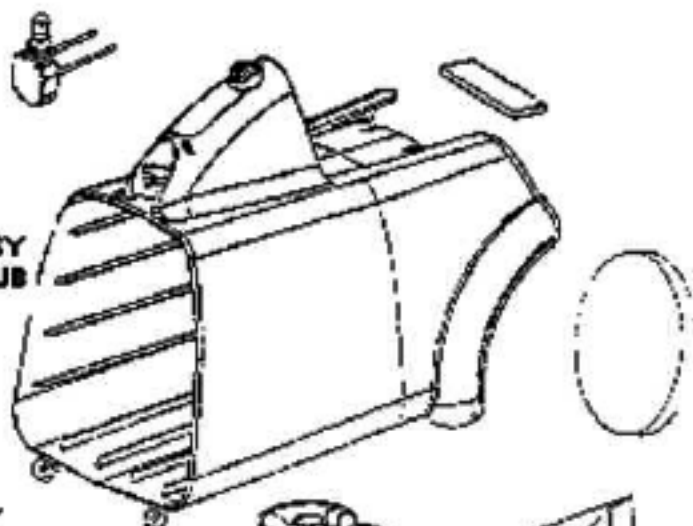

60487-1 HOUSING ASSY
38805-1 CASTER ASSY
37409-1 WHEEL & HUB

38956 FRONT COVER ASSY
59046-1 FRONT COVER GASKET
27964-119N EXTENSION TUBE

Ref#	Part	Description	Comments	Qty
1	15376-5	SWITCH ASSEMBLY		
2	27964-119N	EXTENSION TUBE		
3	37409-1	WHEEL - CASTER		
4	38333	FILTER		
5	38805-1	CASTER ASSEMBLY		
6	59046-1	GASKET - FRONT COVER		
7	59206	GASKET - FOAM		
8	60295	PAPER BAG PKG ASSY (3MM)		
9	60487-1	HOUSING ASSEMBLY - PACKAG		

Ref#	Part	Description	Comments	Qty
1	15365-119N	COUPLING - HOSE		
2	25878-4	ELBOW		
3	26193-3	CURVED HANDLE ASSEMBLY		
4	37653-3	BLEEDER		
5	54723	WAND - STRAIGHT		
6	54780	TOOL - CREVICE		
7	54784	COMBINATION TOOL - PACKAG		
8	60289-1	HOSE ASSEMBLY - CARTONED		
9	53994-16	CARPET NOZZLE & ELBOW - P		