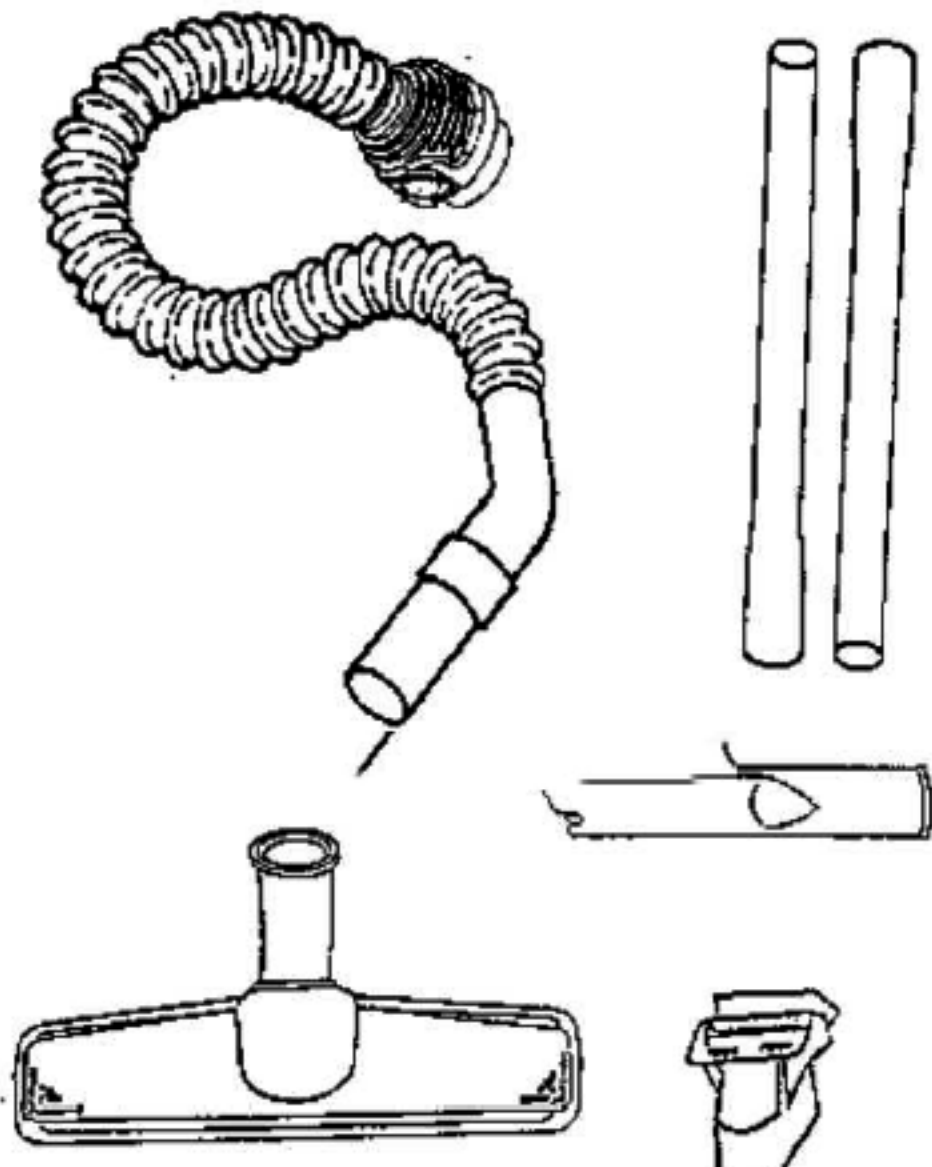

Ref#	Part	Description	Comments	Qty
1	15365-119N	COUPLING - HOSE		
2	25878-4	ELBOW		
3	26193-3	CURVED HANDLE ASSEMBLY		
4	37653-3	BLEEDER		
5	54723	WAND - STRAIGHT		
6	54780	TOOL - CREVICE		
7	54784	COMBINATION TOOL - PACKAG		
8	60289-1	HOSE ASSEMBLY - CARTONED		
9	53994-16	CARPET NOZZLE & ELBOW - P