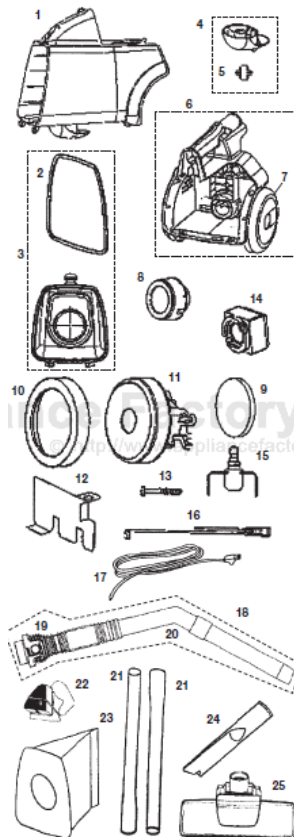

[Find Your Eureka Vacuum Cleaner Parts - Select From 855 Models](#)

----- Manual continues below part list -----