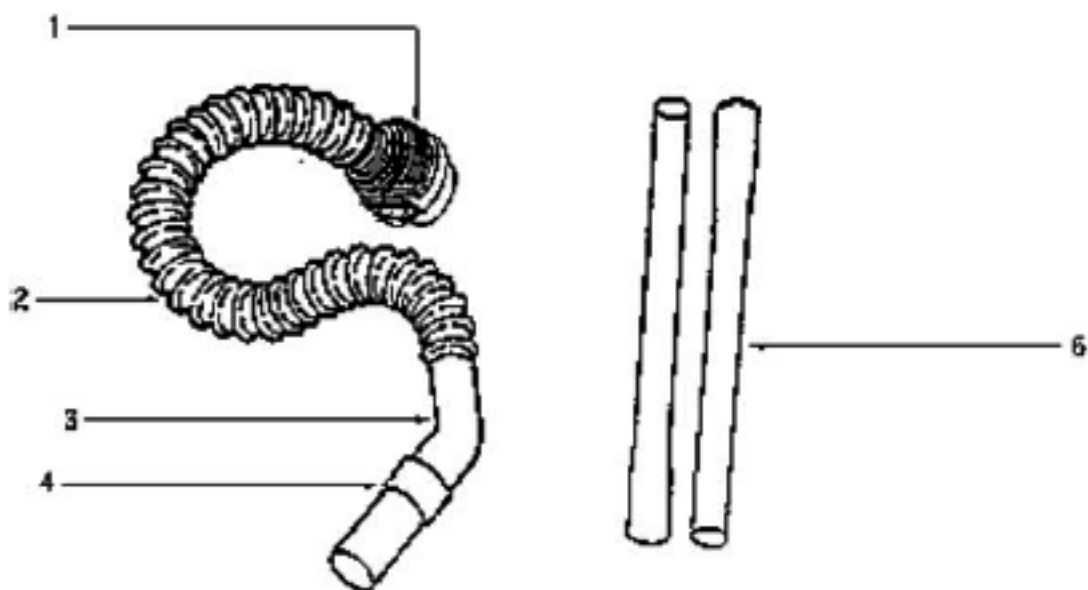

## PARTS1 - 3671A-1

Ref #	Part	Description	Comments	Qty
1	15376-5	SWITCH ASSY		
2	27964-119N	EXTENSION TUBE		
3	37409-1	WHEEL - CASTER		
4	38333	FILTER		
5	38805-1	CASTOR ASSY.		
6	38955-TSV	FRONT COVER ASSEMBLY		
7	59045-1	GASKET - FRONT COVER		
8	60296	PAPER BAG PKG ASSY 3MM FA		
9	60487-10	HOUSING ASSEMBLY - PACKAG		

## PARTS2 - 3671A-1

Ref #	Part	Description	Comments	Qty
1	15409A-119N	WHEEL - REAR		
2	28008A-1	REAR HOUSING ASSEMBLY		
3	28032	GASKET - MOTOR MOUNTING		
4	28052	BUSHING - MOTOR		
5	39028	SHIELD - WIRE		
6	53214-2	WIRE SPLICE 5		
7	59717	THERMOSTAT & TERMINAL ASSY.		
8	59718	SUPPLY CORD & TERMINAL AS		
9	60261-2	MOTOR ASSEMBLY - PACKAGED		
10	60610	SCREW PKG		