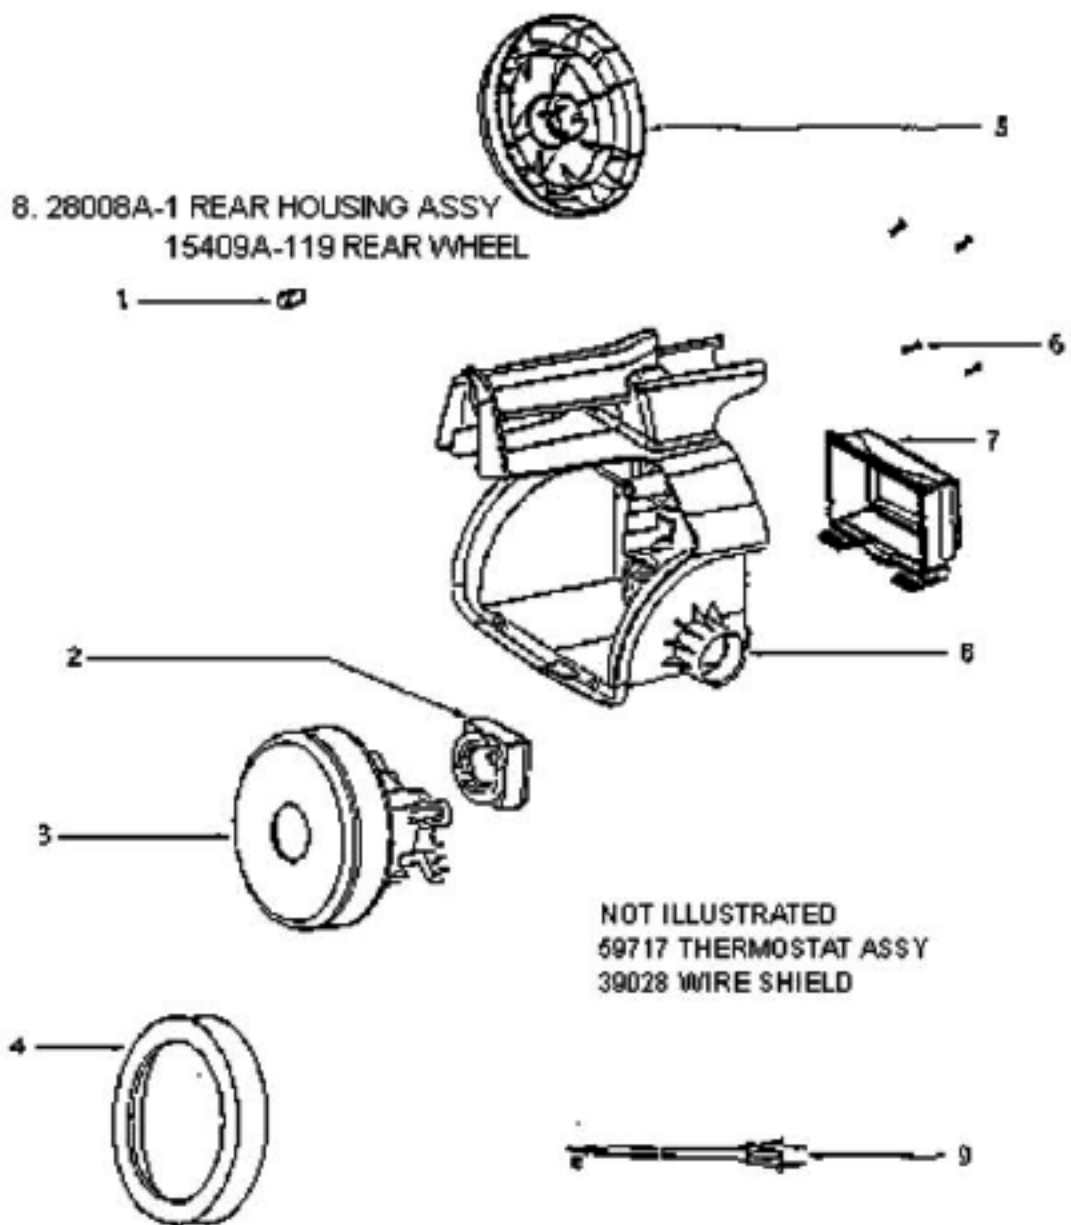

## PARTS1 - 3671A-1

Ref #	Part	Description	Comments	Qty
1	15376-5	SWITCH ASSY		
2	27964-119N	EXTENSION TUBE		
3	37409-1	WHEEL - CASTER		
4	38333	FILTER		
5	38805-1	CASTOR ASSY.		
6	38955-TSV	FRONT COVER ASSEMBLY		
7	59045-1	GASKET - FRONT COVER		
8	60296	PAPER BAG PKG ASSY 3MM FA		
9	60487-10	HOUSING ASSEMBLY - PACKAG		

8. 28008A-1 REAR HOUSING ASSY  
15409A-119 REAR WHEEL

## PARTS2 - 3671A-1

Ref #	Part	Description	Comments	Qty
1	15409A-119N	WHEEL - REAR		
2	28008A-1	REAR HOUSING ASSEMBLY		
3	28032	GASKET - MOTOR MOUNTING		
4	28052	BUSHING - MOTOR		
5	39028	SHIELD - WIRE		
6	53214-2	WIRE SPLICE 5		
7	59717	THERMOSTAT & TERMINAL ASSY.		
8	59718	SUPPLY CORD & TERMINAL AS		
9	60261-2	MOTOR ASSEMBLY - PACKAGED		
10	60610	SCREW PKG		