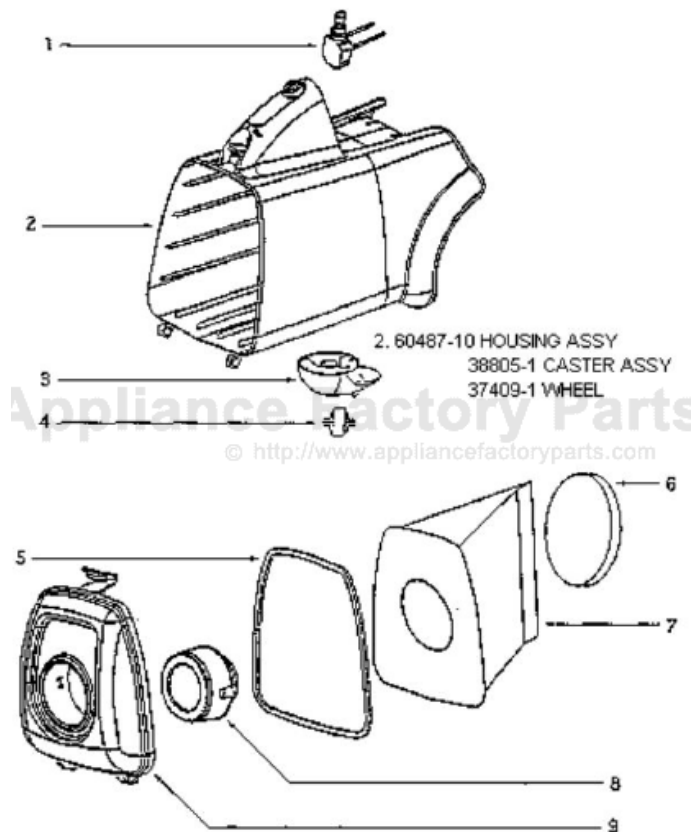

# Eureka 3671A-1 Owner's Manual

[Shop genuine replacement parts for Eureka 3671A-1](#)

[Find Your Eureka Vacuum Cleaner Parts - Select From 855 Models](#)

----- Manual continues below part list -----

## Available Replacement Parts for Eureka 3671A-1

[E-38333](#)

FILTER, BAG 1PK

## PARTS1 - 3671A-1

Ref #	Part	Description	Comments	Qty
1	15376-5	SWITCH ASSY		
2	27964-119N	EXTENSION TUBE		
3	37409-1	WHEEL - CASTER		
4	38333	FILTER		
5	38805-1	CASTOR ASSY.		
6	38955-TSV	FRONT COVER ASSEMBLY		
7	59045-1	GASKET - FRONT COVER		
8	60296	PAPER BAG PKG ASSY 3MM FA		
9	60487-10	HOUSING ASSEMBLY - PACKAG		