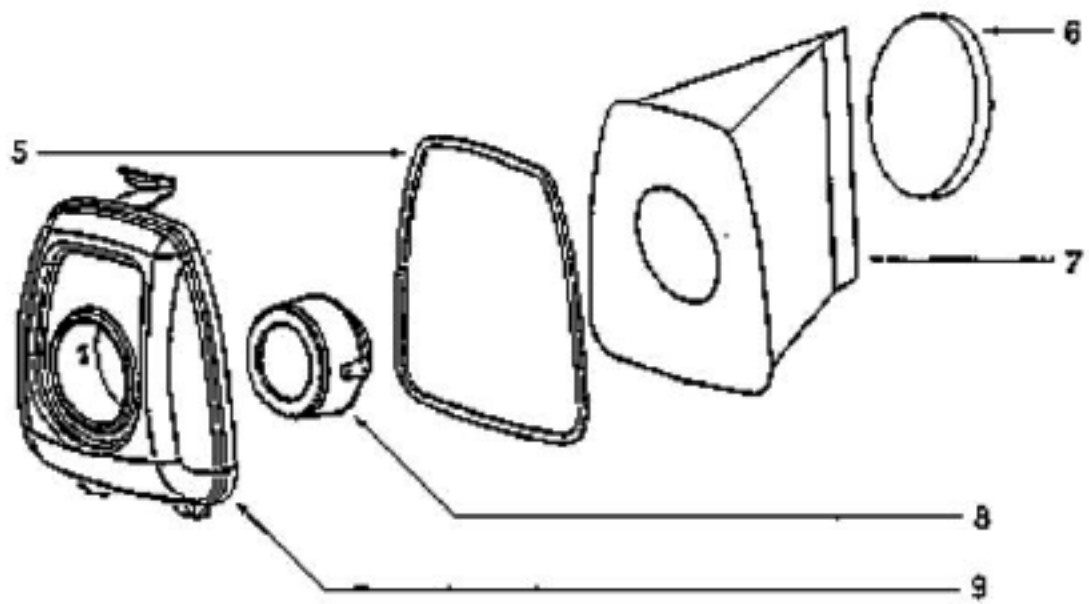

## PARTS1 - 3671A-1

Ref #	Part	Description	Comments	Qty
1	15376-5	SWITCH ASSY		
2	27964-119N	EXTENSION TUBE		
3	37409-1	WHEEL - CASTER		
4	38333	FILTER		
5	38805-1	CASTOR ASSY.		
6	38955-TSV	FRONT COVER ASSEMBLY		
7	59045-1	GASKET - FRONT COVER		
8	60296	PAPER BAG PKG ASSY 3MM FA		
9	60487-10	HOUSING ASSEMBLY - PACKAG		