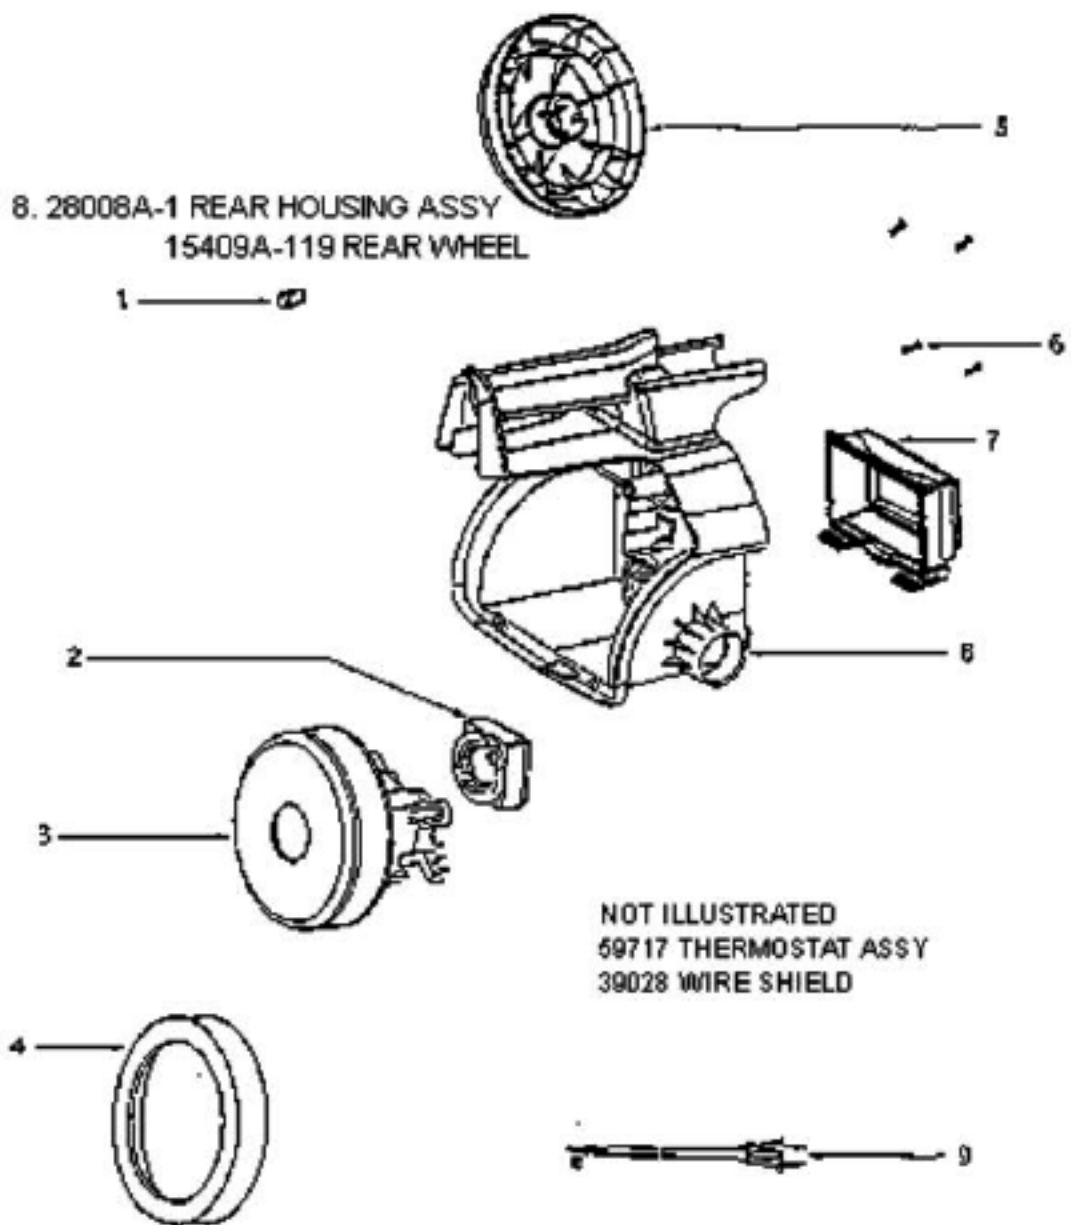

8. 28008A-1 REAR HOUSING ASSY
15409A-119 REAR WHEEL

PARTS2 - 3671A-1

Ref #	Part	Description	Comments	Qty
1	15409A-119N	WHEEL - REAR		
2	28008A-1	REAR HOUSING ASSEMBLY		
3	28032	GASKET - MOTOR MOUNTING		
4	28052	BUSHING - MOTOR		
5	39028	SHIELD - WIRE		
6	53214-2	WIRE SPLICE 5		
7	59717	THERMOSTAT & TERMINAL ASSY.		
8	59718	SUPPLY CORD & TERMINAL AS		
9	60261-2	MOTOR ASSEMBLY - PACKAGED		
10	60610	SCREW PKG