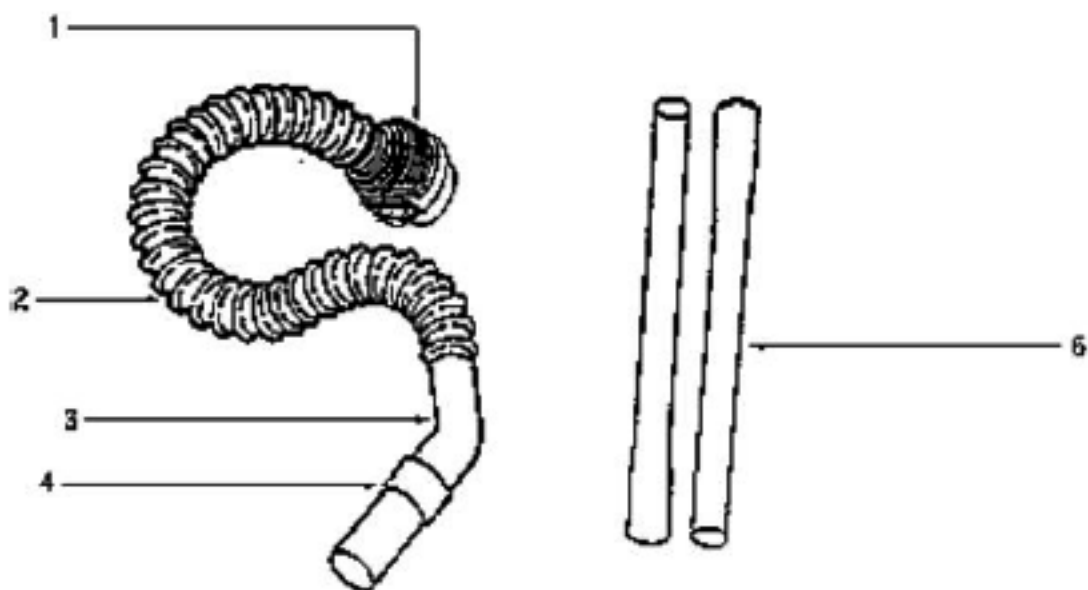

NOT ILLUSTRATED
59535 OWNER'S GUIDE