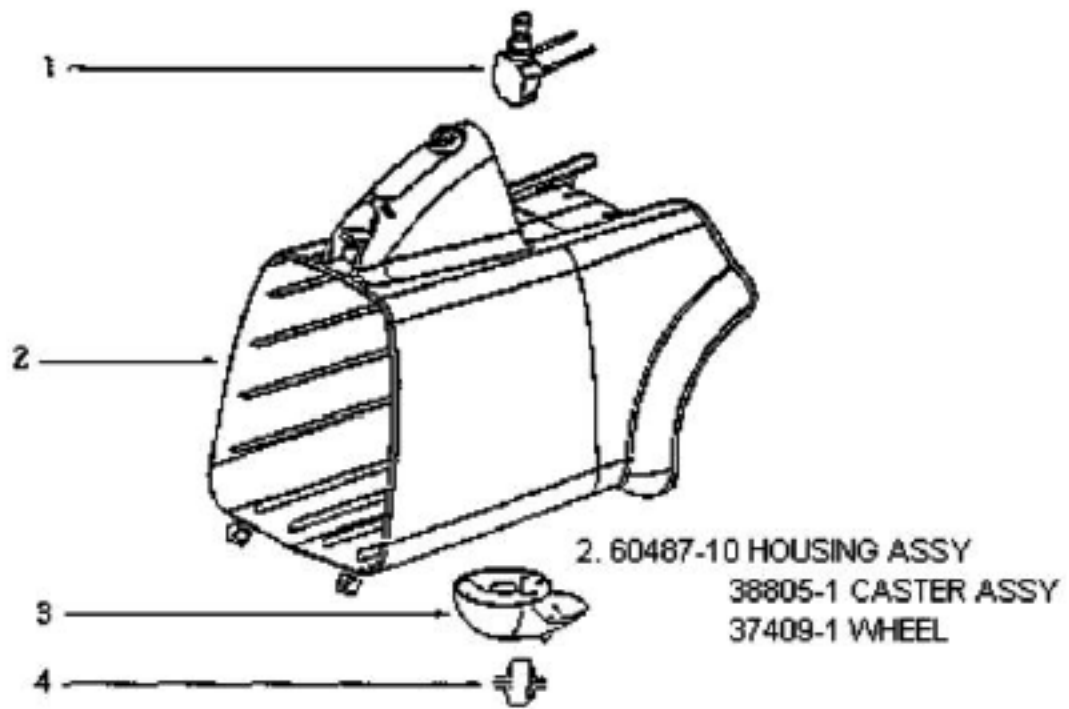

## PARTS1 - 3671A-1

Ref #	Part	Description	Comments	Qty
1	15376-5	SWITCH ASSY		
2	27964-119N	EXTENSION TUBE		
3	37409-1	WHEEL - CASTER		
4	38333	FILTER		
5	38805-1	CASTOR ASSY.		
6	38955-TSV	FRONT COVER ASSEMBLY		
7	59045-1	GASKET - FRONT COVER		
8	60296	PAPER BAG PKG ASSY 3MM FA		
9	60487-10	HOUSING ASSEMBLY - PACKAG		