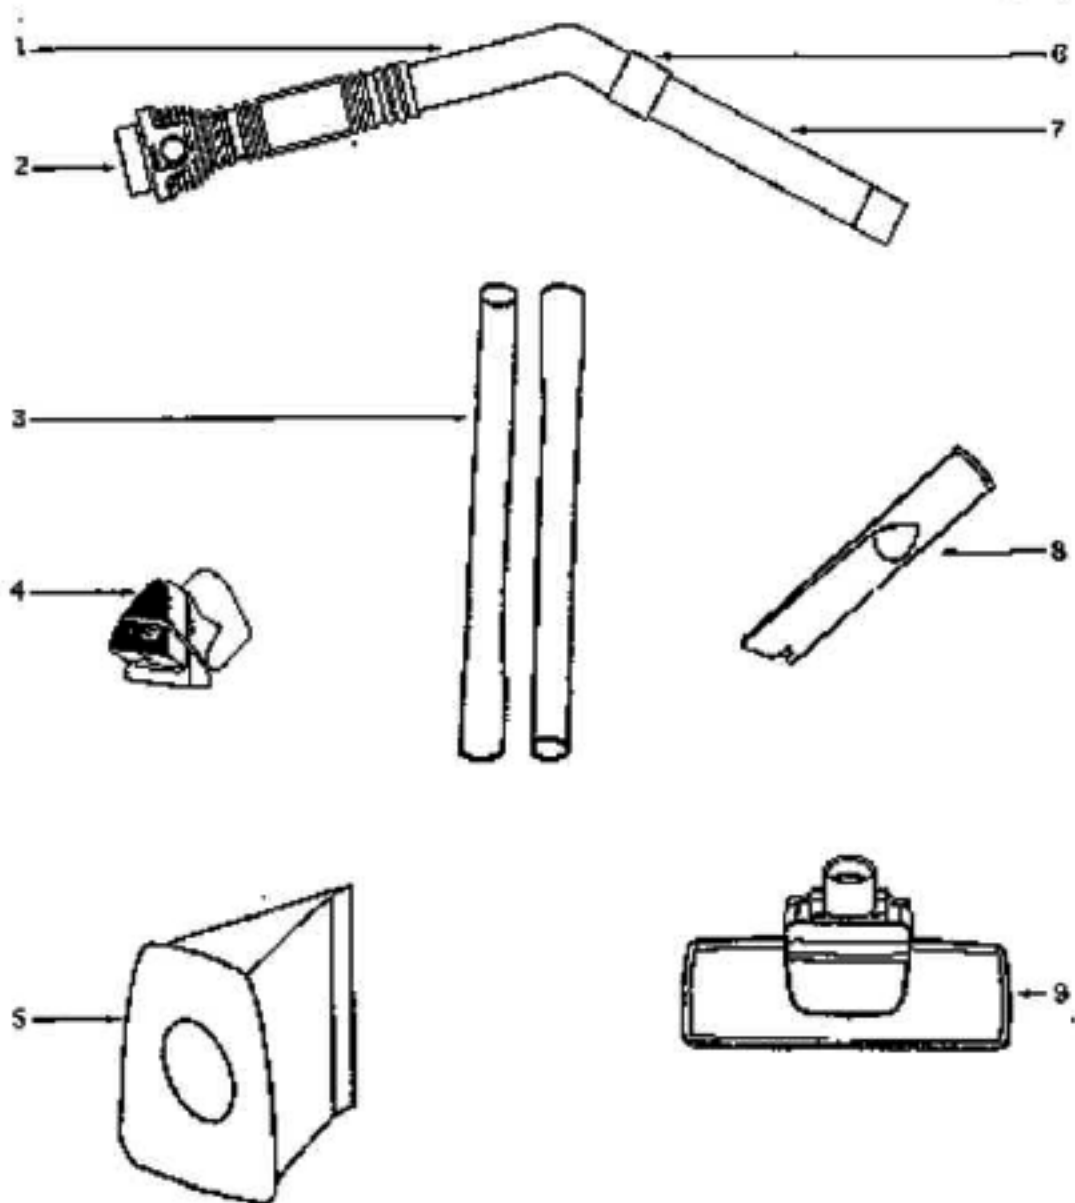

Ref#	Part	Description	Comments	Qty
1	15409A-119N	WHEEL - REAR		
2	27964-119N	EXTENSION TUBE		
3	28008A-1	REAR HOUSING ASSEMBLY		
4	37409-1	WHEEL - CASTER		
5	38333	FILTER		
6	38805-1	CASTER ASSEMBLY		
7	38956-1SV	FRONT COVER ASSEMBLY		
8	59046-1	GASKET - FRONT COVER		
9	60487-16	HOUSING ASSEMBLY - PACKAG		

Ref#	Part	Description	Comments	Qty
1	15376-5	SWITCH ASSEMBLY		
2	27985	BUSHING - MOTOR		
3	28032	GASKET - MOTOR MOUNTING		
4	39028	SHIELD - WIRE		
5	59190	THERMOSTAT & TERMINAL ASS		
6	59191A	CORD & TERMINAL ASSEMBLY		
7	60192-1	WIRE SPLICE 5		
8	60445	MOTOR ASSEMBLY - CARTONED		
9	60610	SCREW PKG		