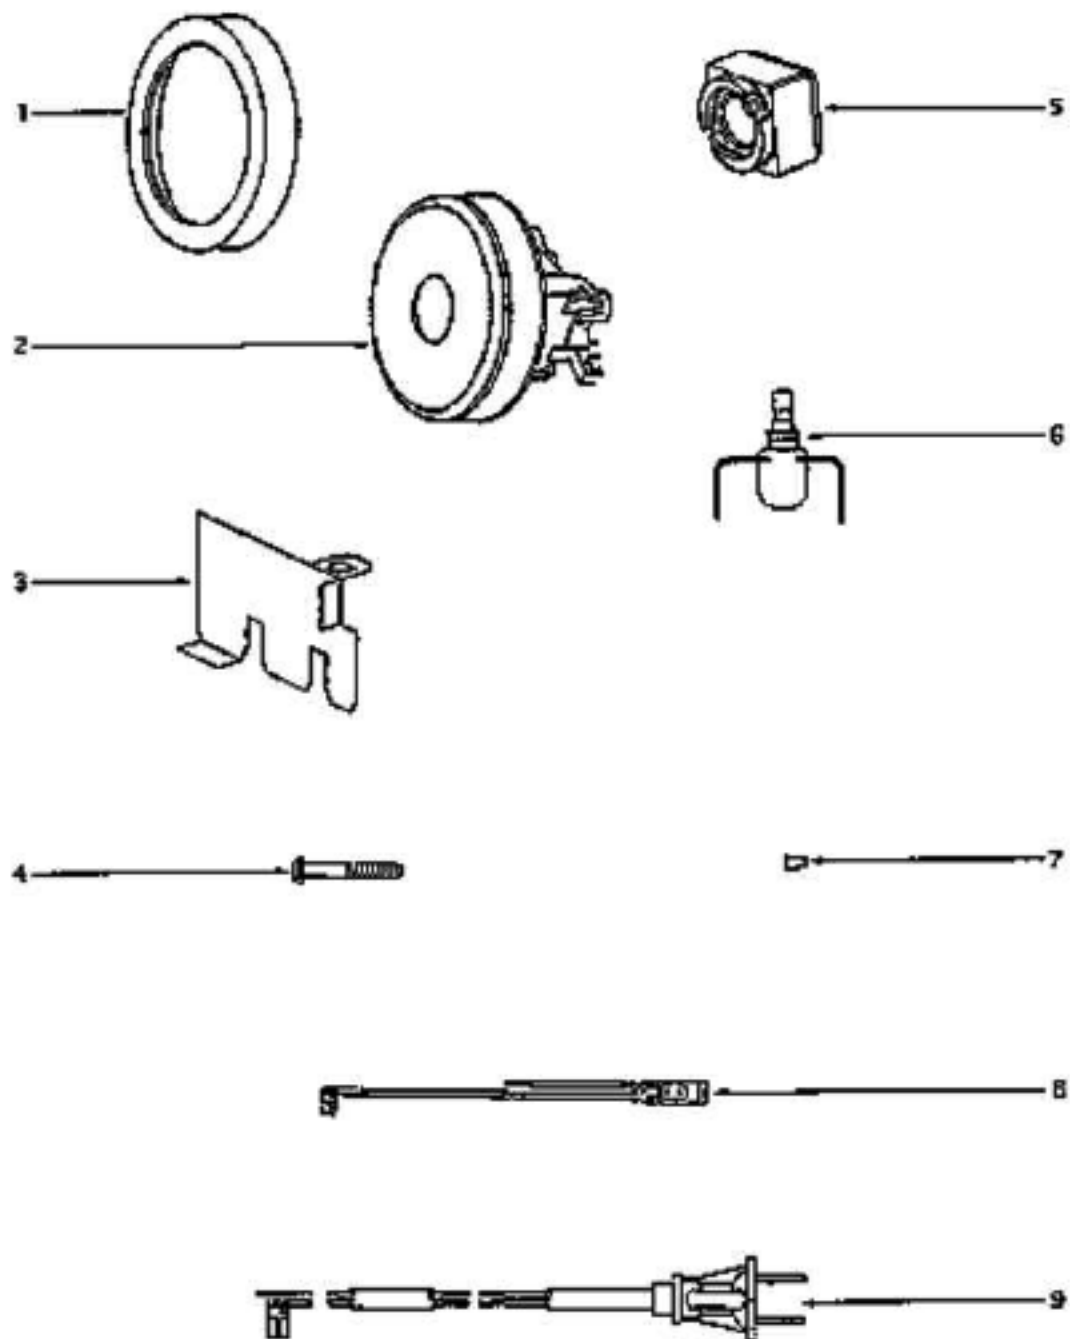

Ref#	Part	Description	Comments	Qty
1	15409A-119N	WHEEL - REAR		
2	27964-119N	EXTENSION TUBE		
3	28008A-1	REAR HOUSING ASSEMBLY		
4	37409-1	WHEEL - CASTER		
5	38333	FILTER		
6	38805-1	CASTER ASSEMBLY		
7	38956-1SV	FRONT COVER ASSEMBLY		
8	59046-1	GASKET - FRONT COVER		
9	60487-16	HOUSING ASSEMBLY - PACKAG		

Ref#	Part	Description	Comments	Qty
1	15376-5	SWITCH ASSEMBLY		
2	27985	BUSHING - MOTOR		
3	28032	GASKET - MOTOR MOUNTING		
4	39028	SHIELD - WIRE		
5	59190	THERMOSTAT & TERMINAL ASS		
6	59191A	CORD & TERMINAL ASSEMBLY		
7	60192-1	WIRE SPLICE 5		
8	60445	MOTOR ASSEMBLY - CARTONED		
9	60610	SCREW PKG		

1. 60289-1 HOSE ASSEMBLY COMPLETE
15355-119N HOSE COUPLING
37853-3 BLEEDER
26193-3 CURVED HANDLE ASSEMBLY

Ref#	Part	Description	Comments	Qty
1	14070-3	WAND - STRAIGHT		
2	15355-119N	COUPLING - HOSE		
3	26193-3	CURVED HANDLE ASSEMBLY		
4	26708-119N	TOOL - CREVICE		
5	37653-3	BLEEDER		
6	39134-6	DELUXE FLOOR NOZZLE ASSEM		
7	60289-1	HOSE ASSEMBLY - CARTONED		
8	60295	PAPER BAG PKG ASSY (3MM)		
9	61037	COMBINATION TOOL - PACKAG		
10	70181	OWNERS GUIDE		