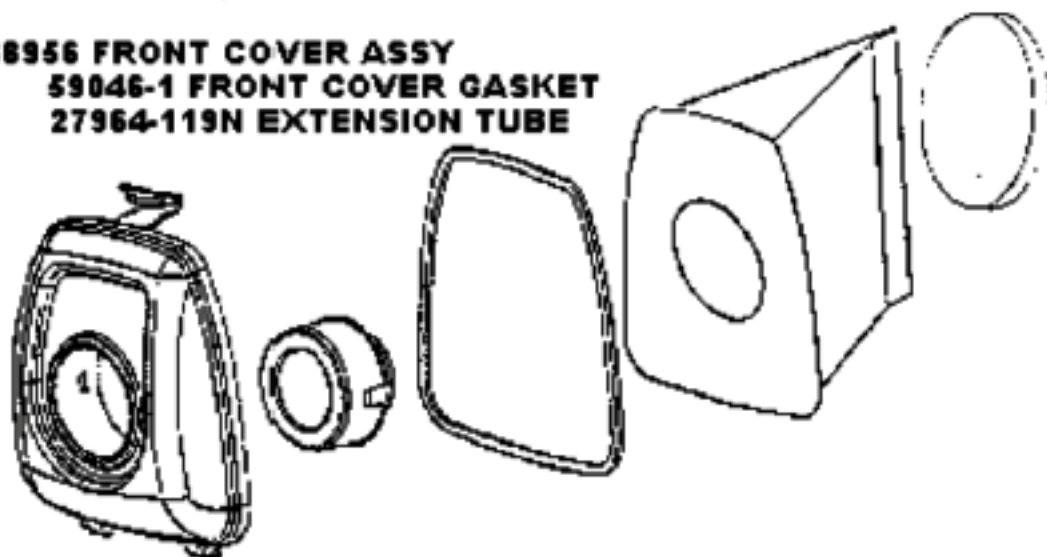

PARTS1 - 3873A

Ref #	Part	Description	Comments	Qty
1	15376-5	SWITCH ASSY		
2	27964-119N	EXTENSION TUBE		
3	37409-1	WHEEL - CASTER		
4	38333	FILTER		
5	38805-1	CASTER ASSEMBLY		
6	59046-1	GASKET - FRONT COVER		
7	59206	GASKET - FOAM		
8	60295	PAPER BAG PKG ASSY (3MM)		
9	60487-1	HOUSING ASSEMBLY - PACKAG		