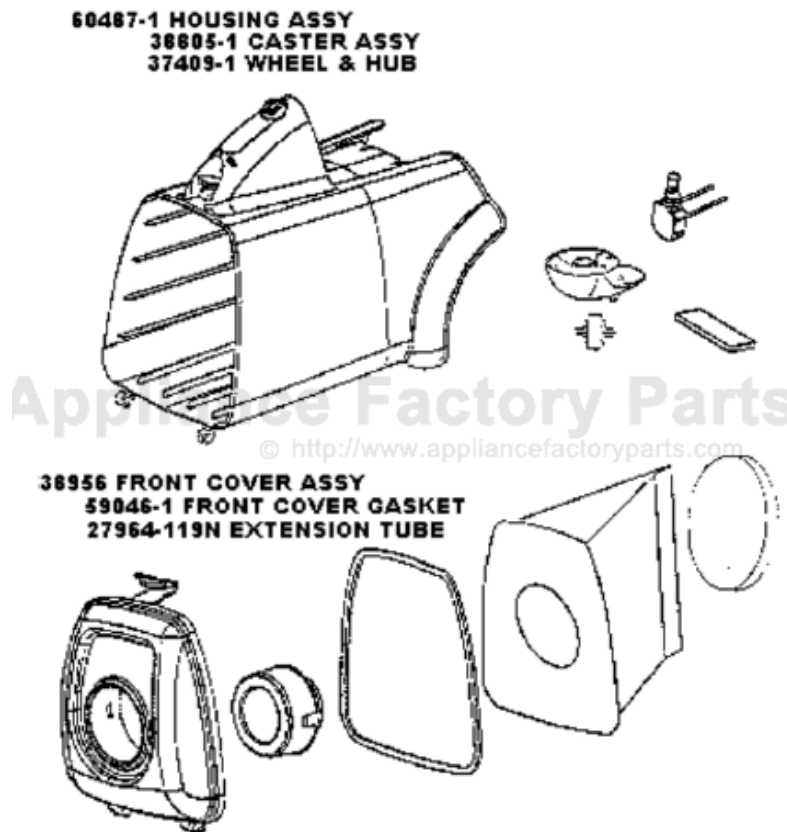

[Find Your Eureka Vacuum Cleaner Parts - Select From 855 Models](#)

----- Manual continues below part list -----