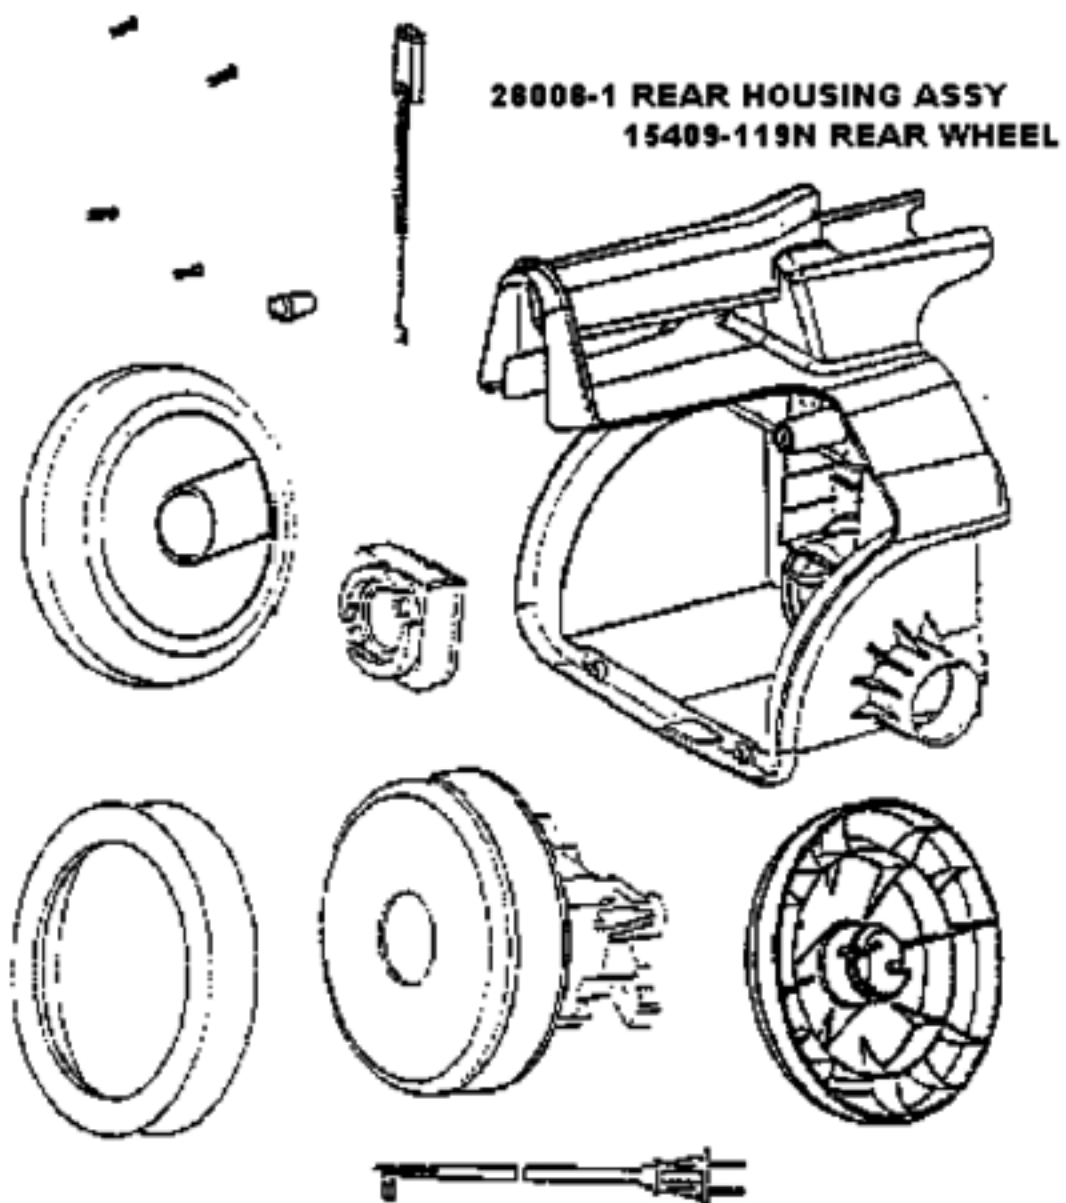

----- Manual continues below part list -----

Available Replacement Parts for Eureka 3673A

[E-38333](#)

FILTER, BAG 1PK

60487-1 HOUSING ASSY
38805-1 CASTER ASSY
37409-1 WHEEL & HUB

38956 FRONT COVER ASSY
59046-1 FRONT COVER GASKET
27964-119N EXTENSION TUBE

PARTS1 - 3873A

Ref #	Part	Description	Comments	Qty
1	15376-5	SWITCH ASSY		
2	27964-119N	EXTENSION TUBE		
3	37409-1	WHEEL - CASTER		
4	38333	FILTER		
5	38805-1	CASTER ASSEMBLY		
6	59046-1	GASKET - FRONT COVER		
7	59206	GASKET - FOAM		
8	60295	PAPER BAG PKG ASSY (3MM)		
9	60487-1	HOUSING ASSEMBLY - PACKAG		