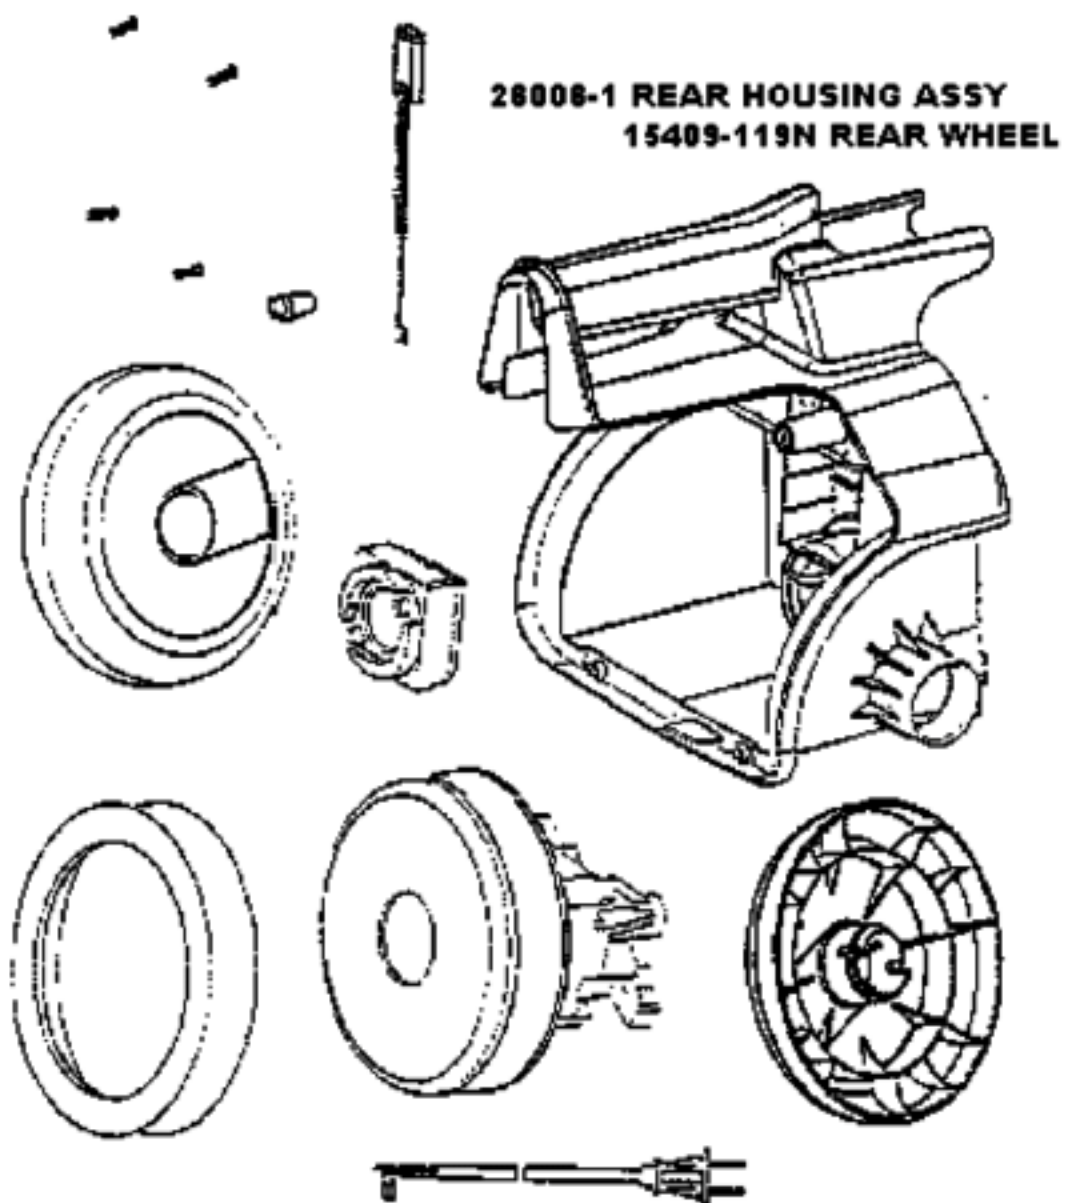

**60487-1 HOUSING ASSY**  
**38805-1 CASTER ASSY**  
**37409-1 WHEEL & HUB**

**38956 FRONT COVER ASSY**  
**59046-1 FRONT COVER GASKET**  
**27964-119N EXTENSION TUBE**

## PARTS1 - 3873A

Ref #	Part	Description	Comments	Qty
1	15376-5	SWITCH ASSY		
2	27964-119N	EXTENSION TUBE		
3	37409-1	WHEEL - CASTER		
4	38333	FILTER		
5	38805-1	CASTER ASSEMBLY		
6	59046-1	GASKET - FRONT COVER		
7	59206	GASKET - FOAM		
8	60295	PAPER BAG PKG ASSY (3MM)		
9	60487-1	HOUSING ASSEMBLY - PACKAG		

## PARTS2 - 3873A

Ref #	Part	Description	Comments	Qty
1	15409-119N	Discontinued, use 15409A (NLA)		
2	27985	MOTOR BUSHING		
3	28008-1	REAR HOUSING ASSEMBLY		
4	28032	GASKET - MOTOR MOUNTING		
5	59154	SCREW PKG		
6	59190	THERMOSTAT & TERMINAL ASS		
7	59191A	CORD & TERMINAL ASSEMBLY		
8	60192-1	WIRE SPLICE 5		
9	60445	MOTOR ASSEMBLY - CARTONED		