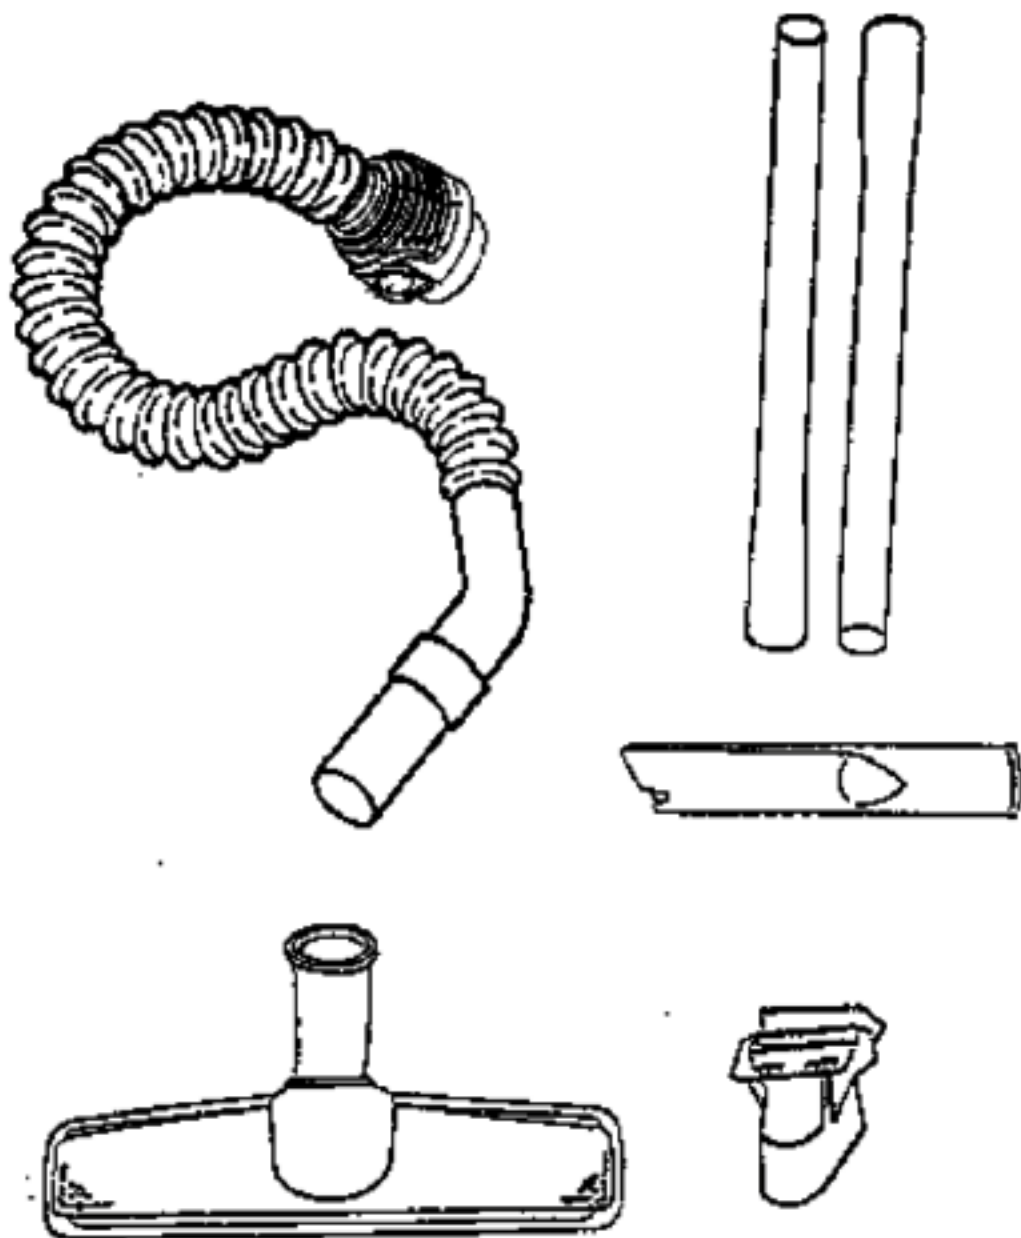

OWNERS GUIDE 59194A

ACCESSORIES - 3673A

Ref #	Part	Description	Comments	Qty
1	15355-119N	COUPLING - HOSE		
2	25878-4	ELBOW		
3	26193-3	CURVED HANDLE ASSEMBLY		
4	37653-3	BLEEDER		
5	54723	Discontinued, use 14070-3		
6	54780	TOOL - CREVICE		
7	54784	COMBINATON TOOL - PACKAG		
8	60289-1	HOSE ASSEMBLY - CARTONED