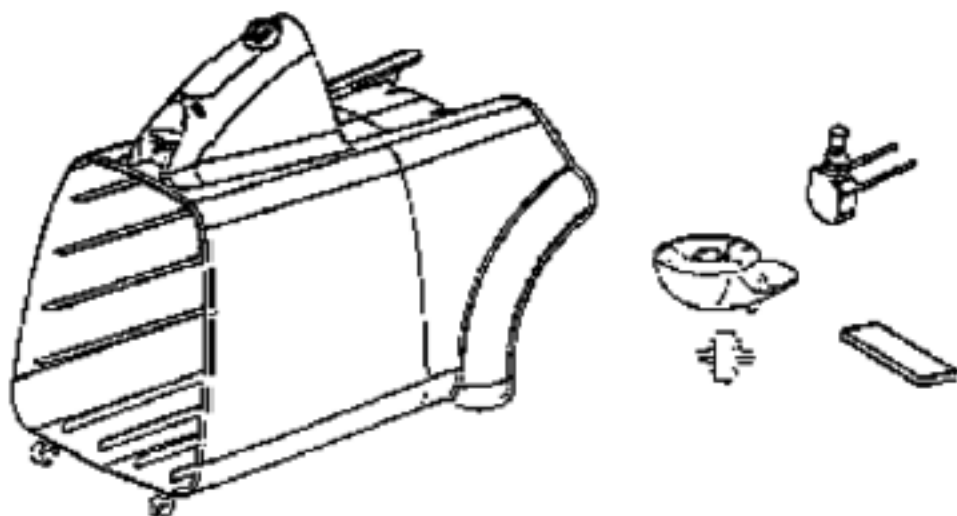

**60487-1 HOUSING ASSY**  
**38805-1 CASTER ASSY**  
**37409-1 WHEEL & HUB**

**38956 FRONT COVER ASSY**  
**59046-1 FRONT COVER GASKET**  
**27964-119N EXTENSION TUBE**

## PARTS1 - 3873A

Ref #	Part	Description	Comments	Qty
1	15376-5	SWITCH ASSY		
2	27964-119N	EXTENSION TUBE		
3	37409-1	WHEEL - CASTER		
4	38333	FILTER		
5	38805-1	CASTER ASSEMBLY		
6	59046-1	GASKET - FRONT COVER		
7	59206	GASKET - FOAM		
8	60295	PAPER BAG PKG ASSY (3MM)		
9	60487-1	HOUSING ASSEMBLY - PACKAG		