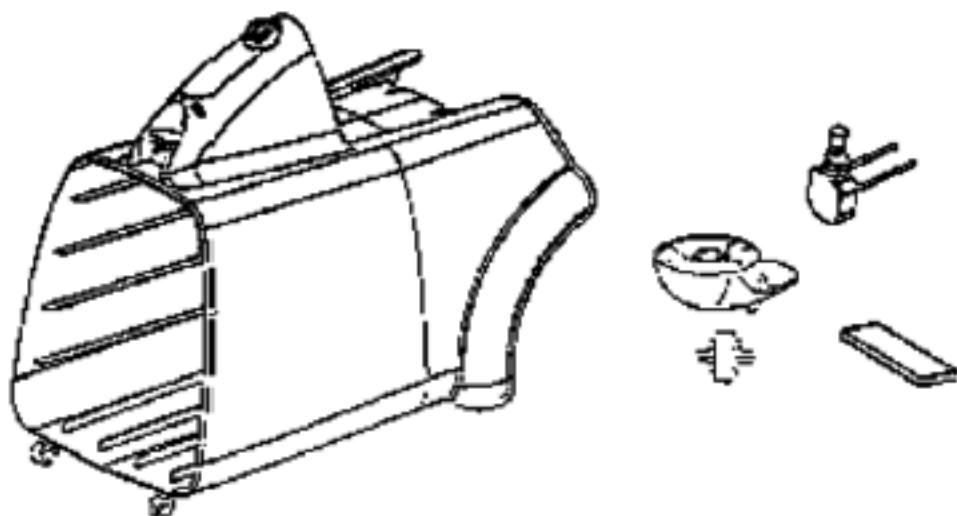

60487-1 HOUSING ASSY
38805-1 CASTER ASSY
37409-1 WHEEL & HUB