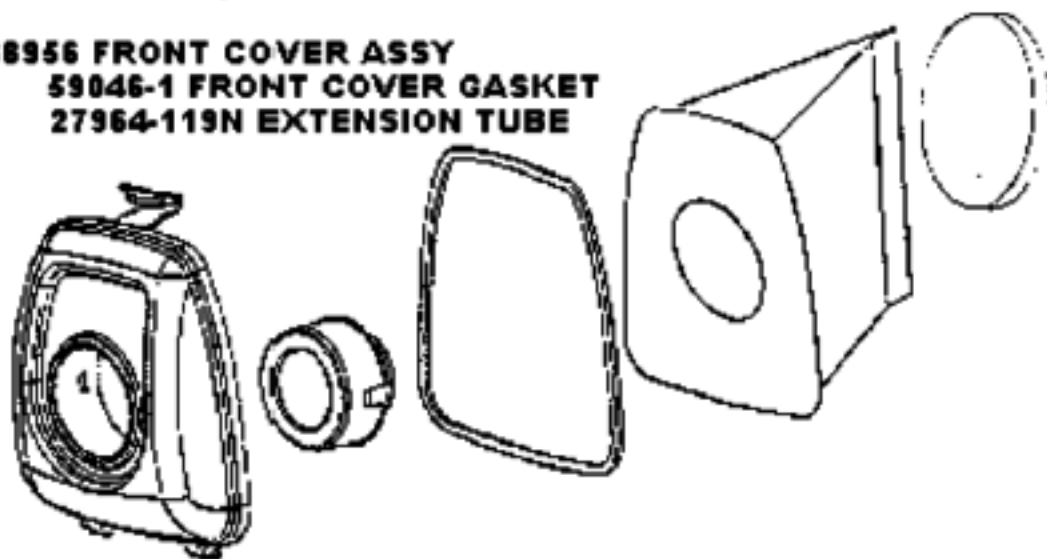

**60487-1 HOUSING ASSY**  
**38805-1 CASTER ASSY**  
**37409-1 WHEEL & HUB**

**38956 FRONT COVER ASSY**  
**59046-1 FRONT COVER GASKET**  
**27964-119N EXTENSION TUBE**

## PARTS1 - 3873A

Ref #	Part	Description	Comments	Qty
1	15376-5	SWITCH ASSY		
2	27964-119N	EXTENSION TUBE		
3	37409-1	WHEEL - CASTER		
4	38333	FILTER		
5	38805-1	CASTER ASSEMBLY		
6	59046-1	GASKET - FRONT COVER		
7	59206	GASKET - FOAM		
8	60295	PAPER BAG PKG ASSY (3MM)		
9	60487-1	HOUSING ASSEMBLY - PACKAG		