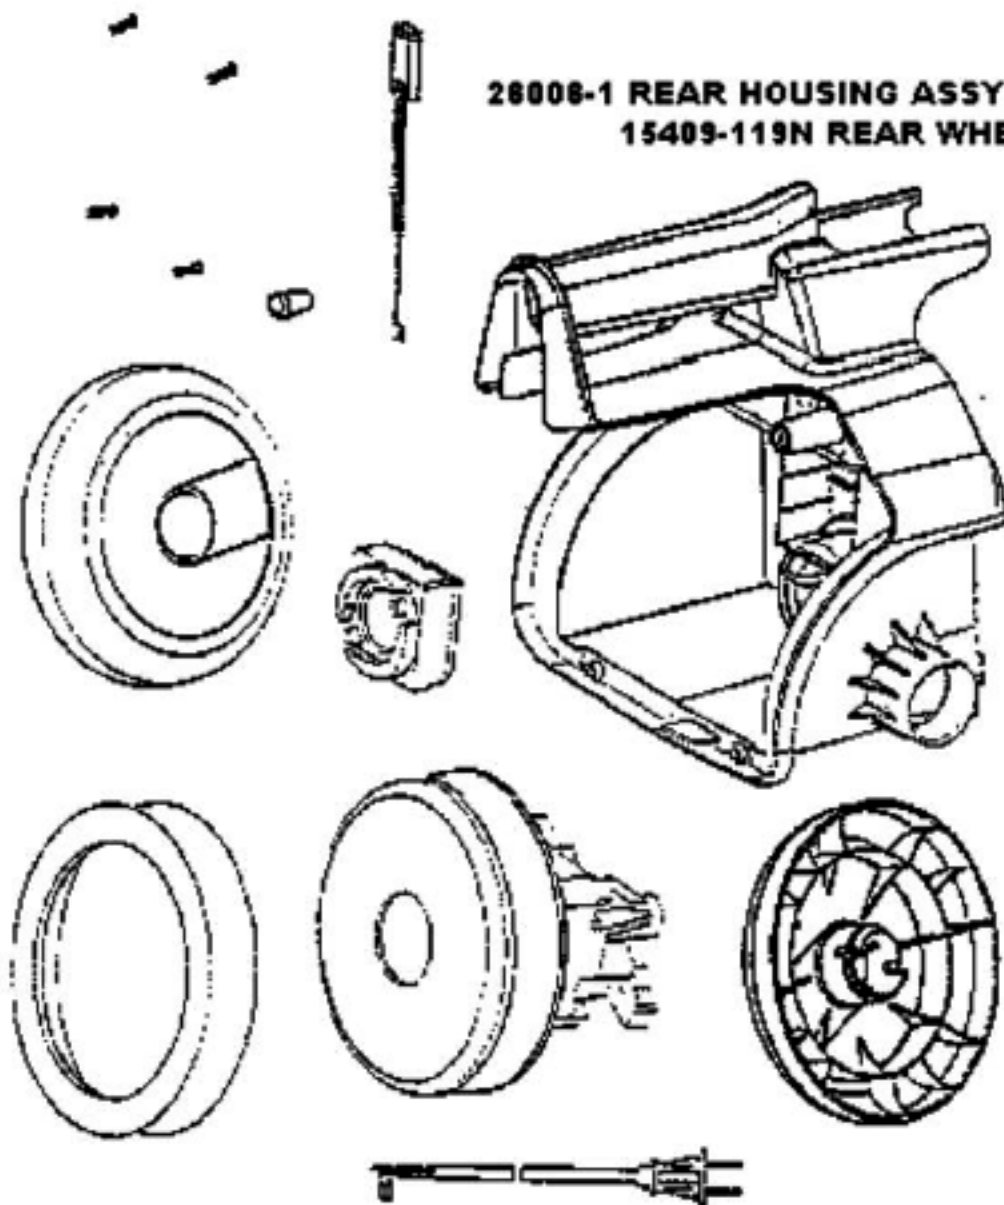

60487-1 HOUSING ASSY
36805-1 CASTER ASSY
37409-1 WHEEL & HUB

36956 FRONT COVER ASSY
59046-1 FRONT COVER GASKET
27964-119N EXTENSION TUBE

PARTS1 - 3676A

Ref #	Part	Description	Comments	Qty
1	15376-5	SWITCH ASSY		
2	27964-119N	EXTENSION TUBE		
3	37409-1	WHEEL-CASTER		
4	38333	FILTER		
5	38805-1	CASTOR ASSY.		
6	59045-1	GASKET FRONT COVER		
7	59206	GASKET - FOAM		
8	60295	PAPER BAG PKG ASSY 3MM		
9	60487-1	HOUSING ASSEMBLY - PACKAG		

28008-1 REAR HOUSING ASSY
15409-119N REAR WHEEL

PARTS2 - 3676A

Ref #	Part	Description	Comments	Qty
1	15409-119N	Discontinued, use 15409A-119N		
2	27985	MOTOR BUSHING		
3	28008-1	REAR HOUSING ASSEMBLY		
4	28032	GASKET - MOTOR M (28715A		
5	59154	SCREW PKG		
6	59190	THERMOSTAT & TERMINAL ASS		
7	59191A	CORD TERMINAL ASSY.		
8	60192-1	WIRE SPLICE 5 (53214-2)		
9	60445	MOTOR ASSY - CRTND		