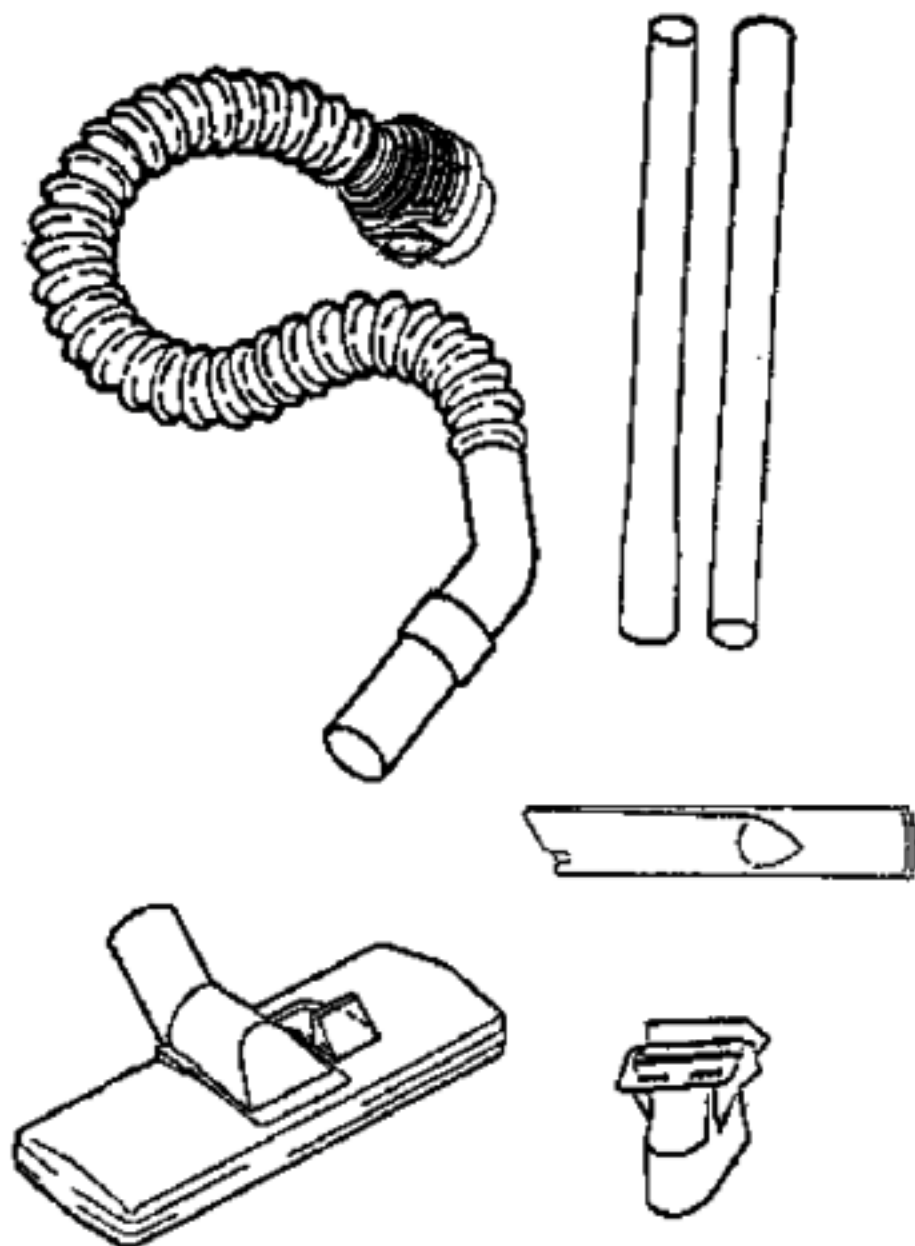

60487-1 HOUSING ASSY
36805-1 CASTER ASSY
37409-1 WHEEL & HUB

36956 FRONT COVER ASSY
59046-1 FRONT COVER GASKET
27964-119N EXTENSION TUBE

PARTS1 - 3676A

Ref #	Part	Description	Comments	Qty
1	15376-5	SWITCH ASSY		
2	27964-119N	EXTENSION TUBE		
3	37409-1	WHEEL-CASTER		
4	38333	FILTER		
5	38805-1	CASTOR ASSY.		
6	59045-1	GASKET FRONT COVER		
7	59206	GASKET - FOAM		
8	60295	PAPER BAG PKG ASSY 3MM		
9	60487-1	HOUSING ASSEMBLY - PACKAG		

28008-1 REAR HOUSING ASSY
15409-119N REAR WHEEL

PARTS2 - 3676A

Ref #	Part	Description	Comments	Qty
1	15409-119N	Discontinued, use 15409A-119N		
2	27985	MOTOR BUSHING		
3	28008-1	REAR HOUSING ASSEMBLY		
4	28032	GASKET - MOTOR M (28715A		
5	59154	SCREW PKG		
6	59190	THERMOSTAT & TERMINAL ASS		
7	59191A	CORD TERMINAL ASSY.		
8	60192-1	WIRE SPLICE 5 (53214-2)		
9	60445	MOTOR ASSY - CRTND		

ACCESSORIES - 3676A

Ref #	Part	Description	Comments	Qty
1	15355-119N	COUPLING		
2	26193-1	CURVED HANDLE ASSEMBLY		
3	37653-3	BLEEDER		
4	54723	Discontinued, use 14070-3		
5	54780	CREVICE TOOL-use 27238-3		
6	54784	Discontinued, use 61037		
7	54862	DEL CARP/BARE FL NZ		
8	60289-1	HOSE ASSY 3600'S (61118-1		