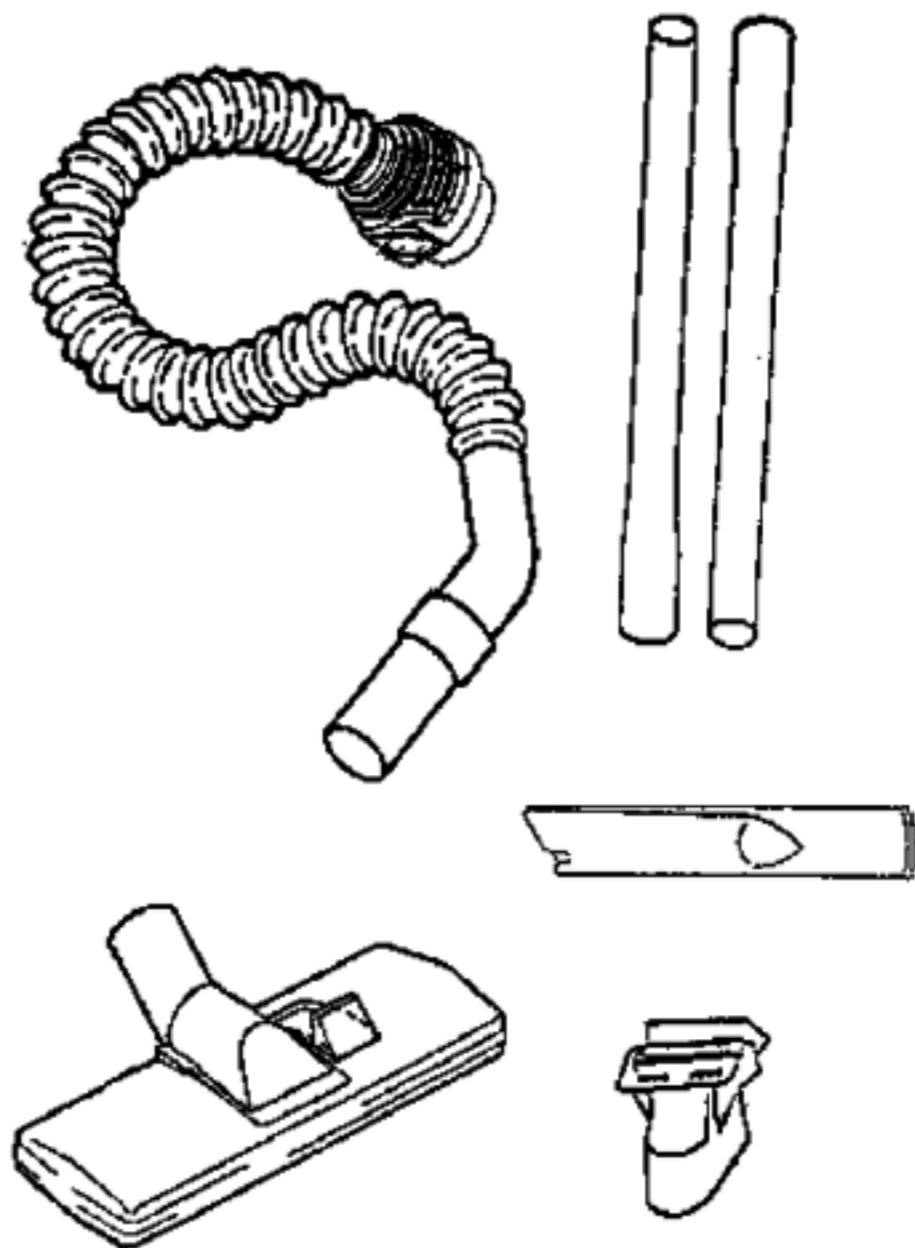

60487-1 HOUSING ASSY
36805-1 CASTER ASSY
37409-1 WHEEL & HUB

38956 FRONT COVER ASSY
59046-1 FRONT COVER GASKET
27964-119N EXTENSION TUBE

PARTS1 - 3676A

Ref #	Part	Description	Comments	Qty
1	15376-5	SWITCH ASSY		
2	27964-119N	EXTENSION TUBE		
3	37409-1	WHEEL-CASTER		
4	38333	FILTER		
5	38805-1	CASTOR ASSY.		
6	59045-1	GASKET FRONT COVER		
7	59206	GASKET - FOAM		
8	60295	PAPER BAG PKG ASSY 3MM		
9	60487-1	HOUSING ASSEMBLY - PACKAG		

PARTS2 - 3676A

Ref #	Part	Description	Comments	Qty
1	15409-119N	Discontinued, use 15409A-119N		
2	27985	MOTOR BUSHING		
3	28008-1	REAR HOUSING ASSEMBLY		
4	28032	GASKET - MOTOR M (28715A		
5	59154	SCREW PKG		
6	59190	THERMOSTAT & TERMINAL ASS		
7	59191A	CORD TERMINAL ASSY.		
8	60192-1	WIRE SPLICE 5 (53214-2)		
9	60445	MOTOR ASSY - CRTND		

ACCESSORIES - 3676A

Ref #	Part	Description	Comments	Qty
1	15355-119N	COUPLING		
2	26193-1	CURVED HANDLE ASSEMBLY		
3	37653-3	BLEEDER		
4	54723	Discontinued, use 14070-3		
5	54780	CREVICE TOOL-use 27238-3		
6	54784	Discontinued, use 61037		
7	54862	DEL CARP/BARE FL NZ		
8	60289-1	HOSE ASSY 3600'S (61118-1		