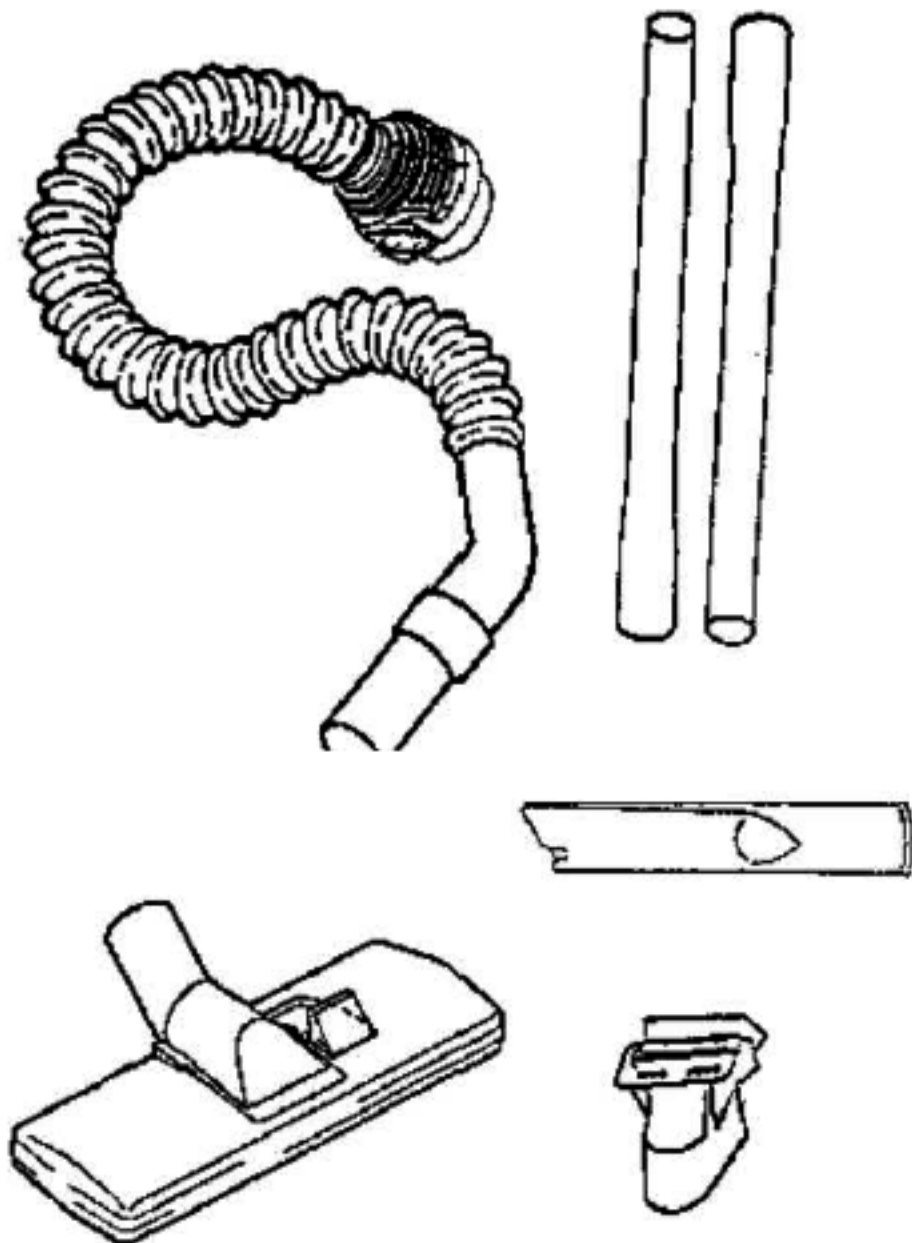

Ref#	Part	Description	Comments	Qty
1	15365-119N	COUPLING - HOSE		
2	26193-3	CURVED HANDLE ASSEMBLY		
3	37653-3	BLEEDER		
4	54723	WAND - STRAIGHT		
5	54780	TOOL - CREVICE		
6	54784	COMBINATION TOOL - PACKAG		
7	54862	DELUXE CARPET NOZZLE		
8	60289-1	HOSE ASSEMBLY - CARTONED