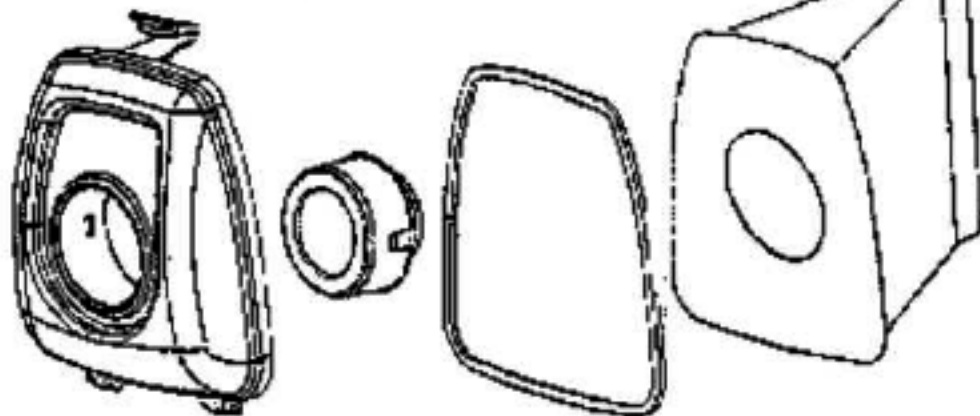

----- Manual continues below part list -----

Available Replacement Parts for Eureka 3682A

[E-38333](#)

FILTER, BAG 1PK

60487-1 HOUSING ASSY
36805-1 CASTER ASSY
37409-1 WHEEL & HUB

38956 FRONT COVER ASSY
59046-1 FRONT COVER GASKET
27964-119N EXTENSION TUBE