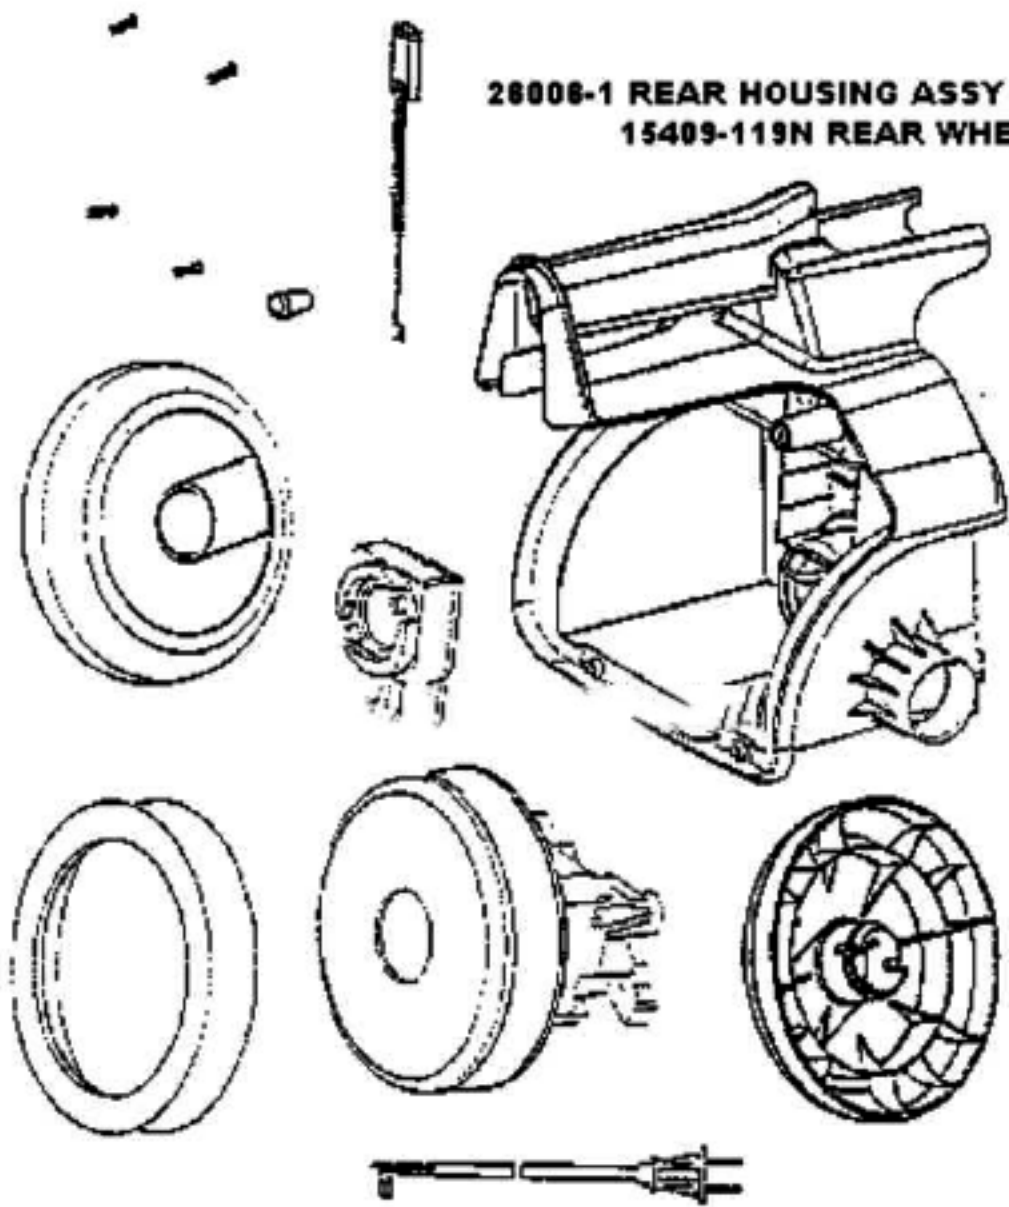

60487-1 HOUSING ASSY
36805-1 CASTER ASSY
37409-1 WHEEL & HUB

38956 FRONT COVER ASSY
59046-1 FRONT COVER GASKET
27964-119N EXTENSION TUBE

Ref#	Part	Description	Comments	Qty
1	15376-5	SWITCH ASSEMBLY		
2	27964-119N	EXTENSION TUBE		
3	37409-1	WHEEL - CASTER		
4	38333	FILTER		
5	38805-1	CASTER ASSEMBLY		
6	59046-1	GASKET - FRONT COVER		
7	59206	GASKET - FOAM		
8	60295	PAPER BAG PKG ASSY (3MM)		
9	60487-1	HOUSING ASSEMBLY - PACKAG		

**28006-1 REAR HOUSING ASSY
15409-119N REAR WHEEL**

Ref#	Part	Description	Comments	Qty
1	15409-119N	WHEEL - REAR		
2	27985	BUSHING - MOTOR		
3	28008-1	REAR HOUSING ASSEMBLY		
4	28032	GASKET - MOTOR MOUNTING		
5	59154	SCREW PKG		
6	59190	THERMOSTAT & TERMINAL ASS		
7	59191A	CORD & TERMINAL ASSEMBLY		
8	60192-1	WIRE SPLICE 5		
9	60445	MOTOR ASSEMBLY - CARTONED		