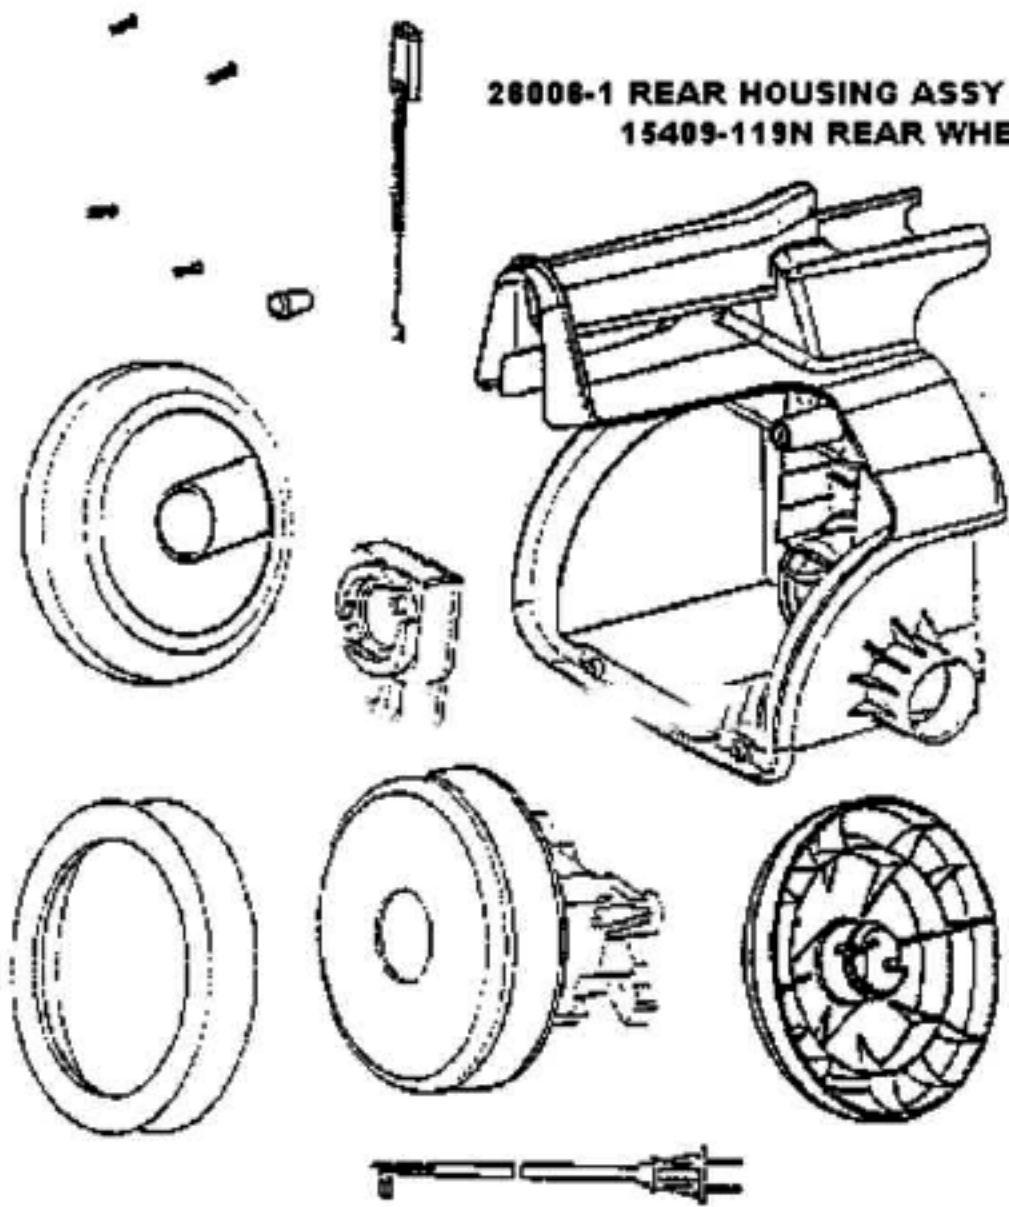

**28006-1 REAR HOUSING ASSY
15409-119N REAR WHEEL**

Ref#	Part	Description	Comments	Qty
1	15409-119N	WHEEL - REAR		
2	27985	BUSHING - MOTOR		
3	28008-1	REAR HOUSING ASSEMBLY		
4	28032	GASKET - MOTOR MOUNTING		
5	59154	SCREW PKG		
6	59190	THERMOSTAT & TERMINAL ASS		
7	59191A	CORD & TERMINAL ASSEMBLY		
8	60192-1	WIRE SPLICE 5		
9	60445	MOTOR ASSEMBLY - CARTONED