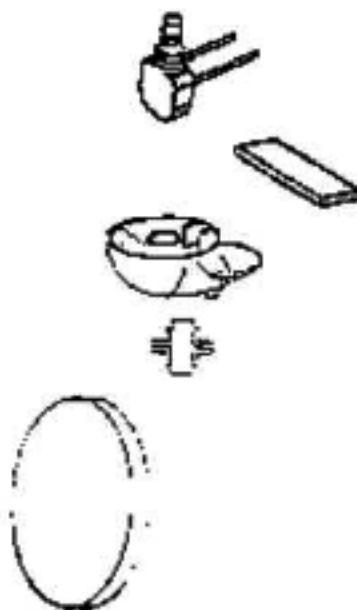

----- Manual continues below part list -----

Available Replacement Parts for Eureka 3682A

[E-38333](#)

FILTER, BAG 1PK

60487-1 HOUSING ASSY
36805-1 CASTER ASSY
37409-1 WHEEL & HUB

38956 FRONT COVER ASSY
59046-1 FRONT COVER GASKET
27964-119N EXTENSION TUBE

Ref#	Part	Description	Comments	Qty
1	15376-5	SWITCH ASSEMBLY		
2	27964-119N	EXTENSION TUBE		
3	37409-1	WHEEL - CASTER		
4	38333	FILTER		
5	38805-1	CASTER ASSEMBLY		
6	59046-1	GASKET - FRONT COVER		
7	59206	GASKET - FOAM		
8	60295	PAPER BAG PKG ASSY (3MM)		
9	60487-1	HOUSING ASSEMBLY - PACKAG		