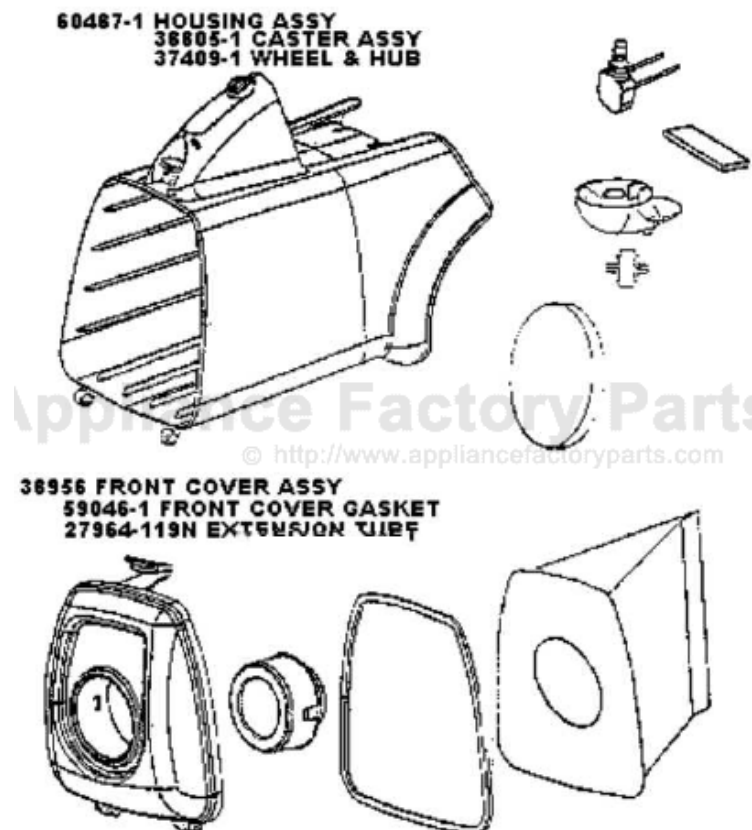

[Find Your Eureka Vacuum Cleaner Parts - Select From 855 Models](#)

----- Manual continues below part list -----