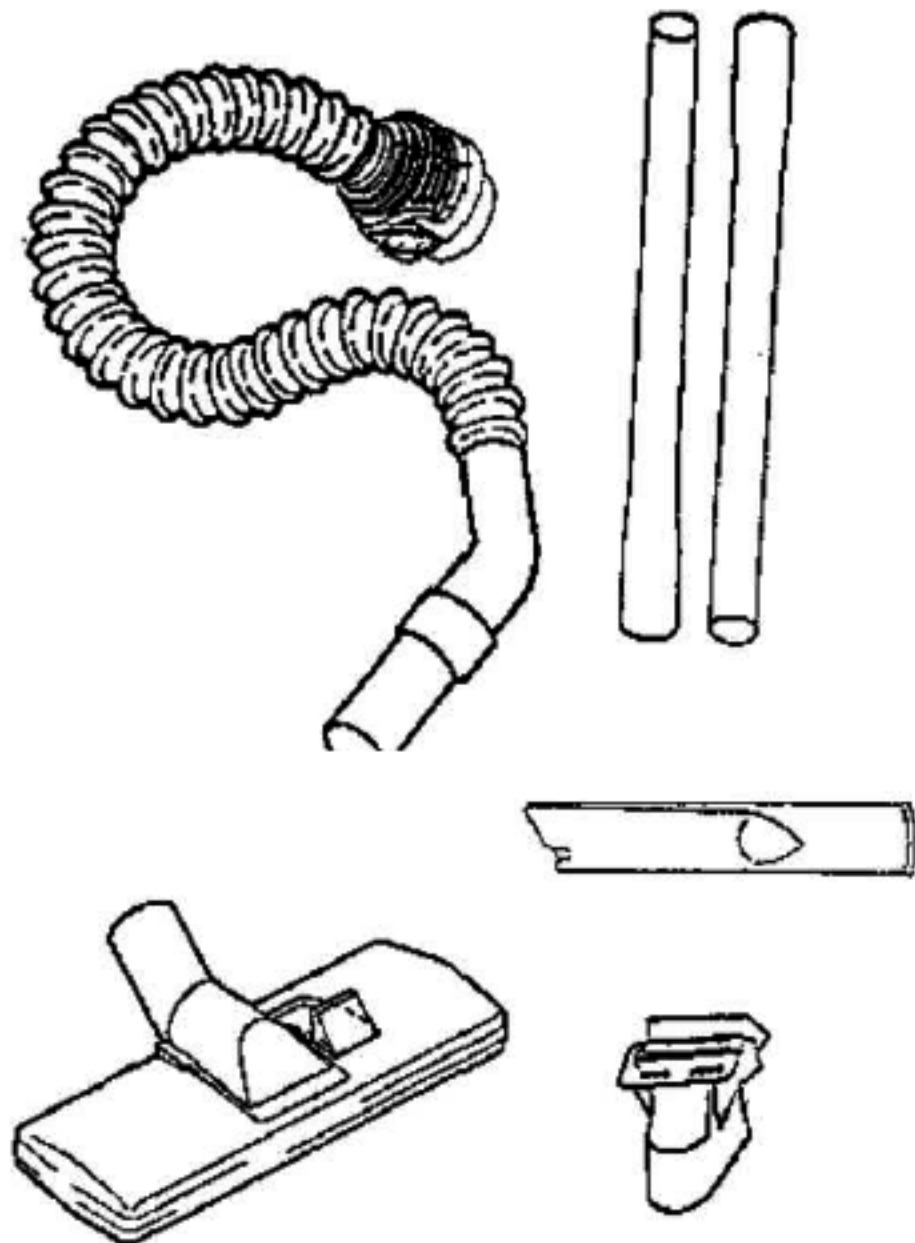

60487-1 HOUSING ASSY
36805-1 CASTER ASSY
37409-1 WHEEL & HUB

38956 FRONT COVER ASSY
59046-1 FRONT COVER GASKET
27964-119N EXTENSION TUBE

Ref#	Part	Description	Comments	Qty
1	15376-5	SWITCH ASSEMBLY		
2	27964-119N	EXTENSION TUBE		
3	37409-1	WHEEL - CASTER		
4	38333	FILTER		
5	38805-1	CASTER ASSEMBLY		
6	59046-1	GASKET - FRONT COVER		
7	59206	GASKET - FOAM		
8	60295	PAPER BAG PKG ASSY (3MM)		
9	60487-1	HOUSING ASSEMBLY - PACKAG		

**28006-1 REAR HOUSING ASSY
15409-119N REAR WHEEL**

Ref#	Part	Description	Comments	Qty
1	15409-119N	WHEEL - REAR		
2	27985	BUSHING - MOTOR		
3	28008-1	REAR HOUSING ASSEMBLY		
4	28032	GASKET - MOTOR MOUNTING		
5	59154	SCREW PKG		
6	59190	THERMOSTAT & TERMINAL ASS		
7	59191A	CORD & TERMINAL ASSEMBLY		
8	60192-1	WIRE SPLICE 5		
9	60445	MOTOR ASSEMBLY - CARTONED		

Ref#	Part	Description	Comments	Qty
1	15365-119N	COUPLING - HOSE		
2	26193-3	CURVED HANDLE ASSEMBLY		
3	37653-3	BLEEDER		
4	54723	WAND - STRAIGHT		
5	54780	TOOL - CREVICE		
6	54784	COMBINATION TOOL - PACKAG		
7	54862	DELUXE CARPET NOZZLE		
8	60289-1	HOSE ASSEMBLY - CARTONED		