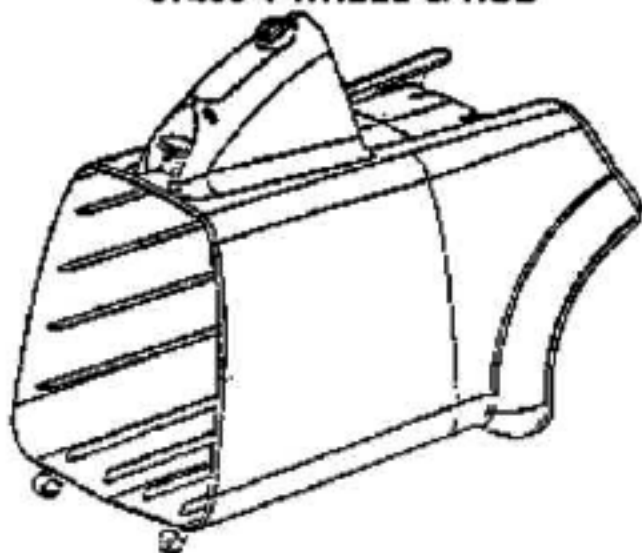

----- Manual continues below part list -----

Available Replacement Parts for Eureka 3682A

[E-38333](#)

FILTER, BAG 1PK

60487-1 HOUSING ASSY
36805-1 CASTER ASSY
37409-1 WHEEL & HUB

38956 FRONT COVER ASSY
59046-1 FRONT COVER GASKET
27964-119N EXTENSION TUBE