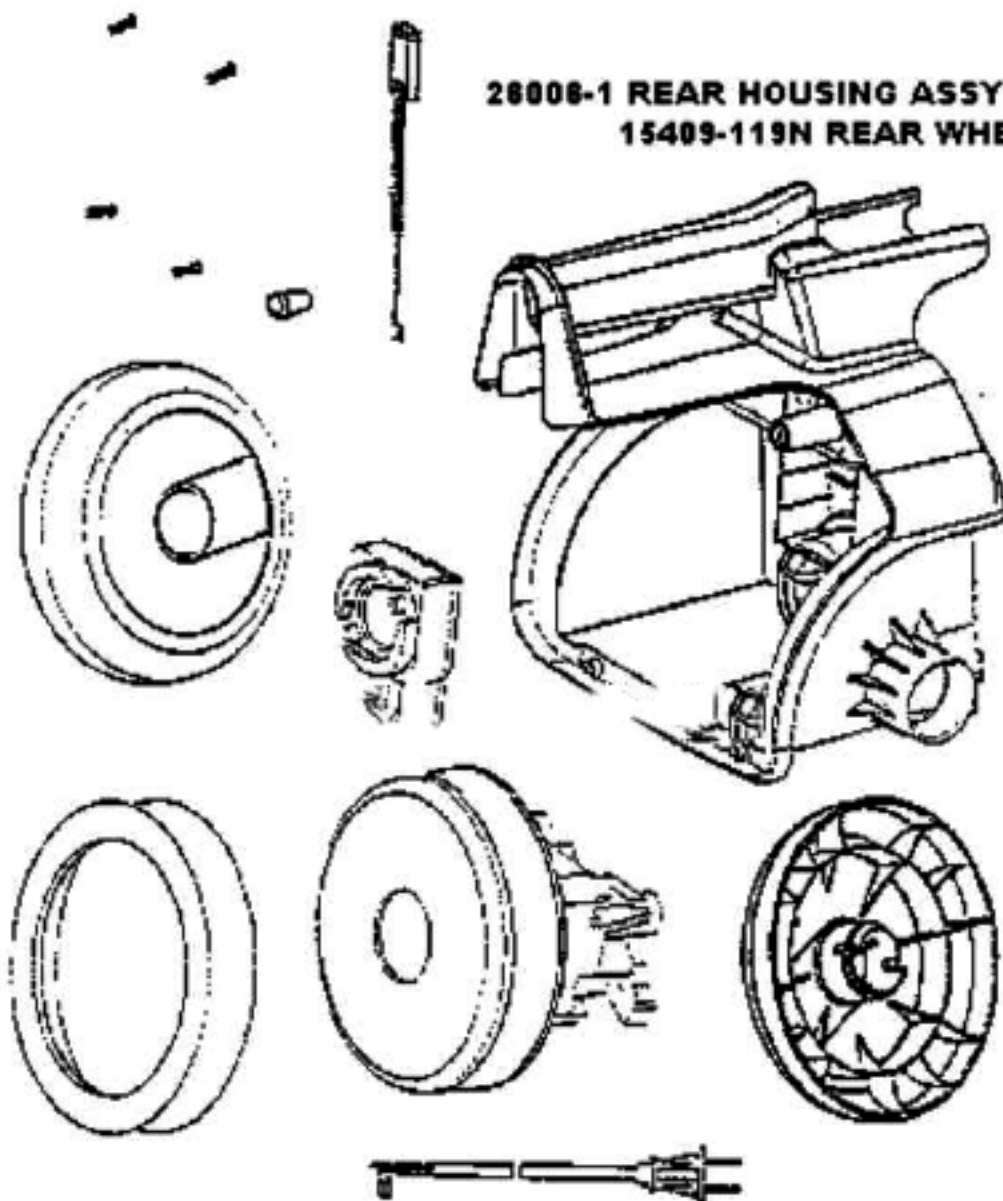

60487-1 HOUSING ASSY
36805-1 CASTER ASSY
37409-1 WHEEL & HUB

38956 FRONT COVER ASSY
59046-1 FRONT COVER GASKET
27964-119N EXTENSION SLIP

Ref#	Part	Description	Comments	Qty
1	15376-5	SWITCH ASSEMBLY		
2	27964-119N	EXTENSION TUBE		
3	37409-1	WHEEL - CASTER		
4	38333	FILTER		
5	38805-1	CASTER ASSEMBLY		
6	59046-1	GASKET - FRONT COVER		
7	59206	GASKET - FOAM		
8	60295	PAPER BAG PKG ASSY (3MM)		
9	60487-1	HOUSING ASSEMBLY - PACKAG		

**28006-1 REAR HOUSING ASSY
15409-119N REAR WHEEL**

Ref#	Part	Description	Comments	Qty
1	15409-119N	WHEEL - REAR		
2	27985	BUSHING - MOTOR		
3	28008-1	REAR HOUSING ASSEMBLY		
4	28032	GASKET - MOTOR MOUNTING		
5	59154	SCREW PKG		
6	59190	THERMOSTAT & TERMINAL ASS		
7	59191A	CORD & TERMINAL ASSEMBLY		
8	60192-1	WIRE SPLICE 5		
9	60445	MOTOR ASSEMBLY - CARTONED		