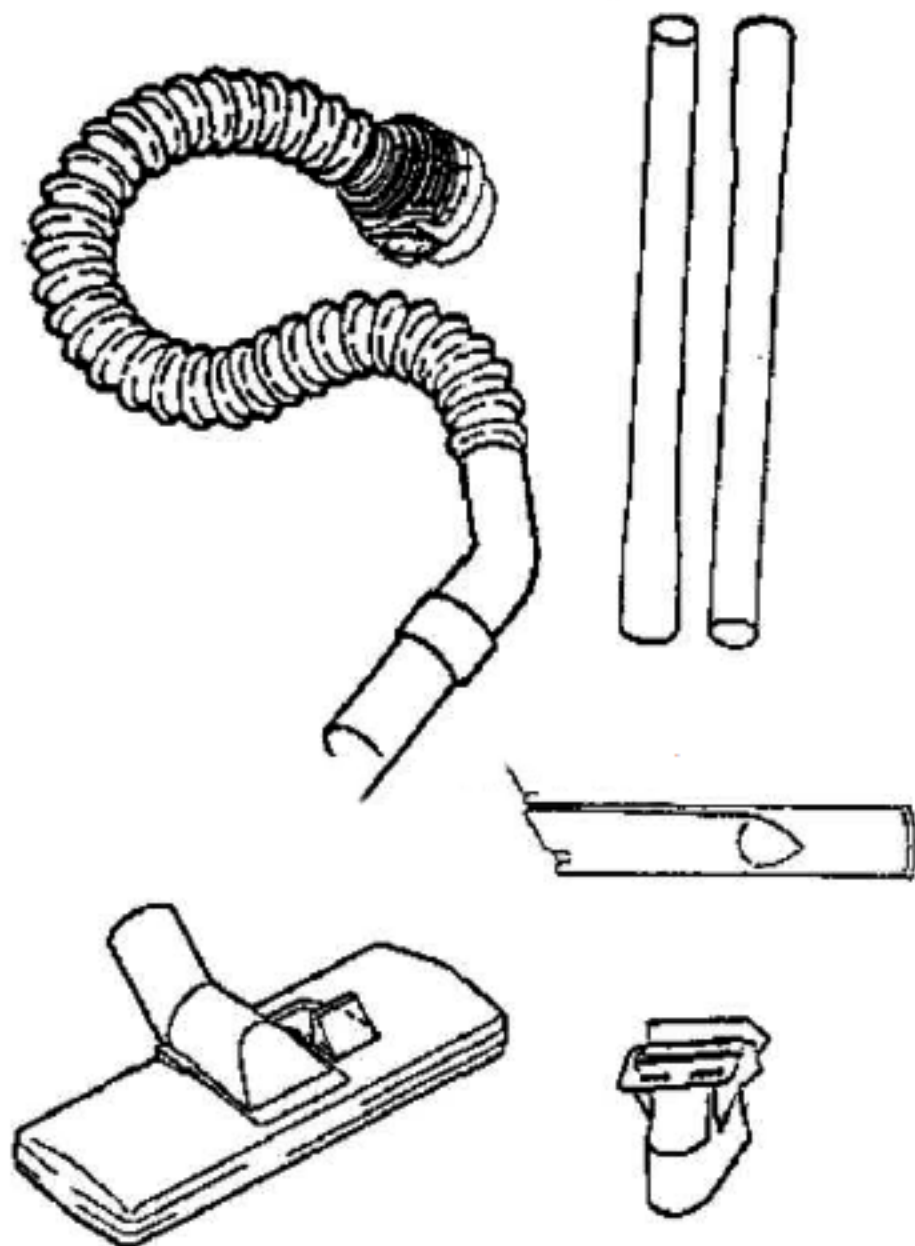

60487-1 HOUSING ASSY
36805-1 CASTER ASSY
37409-1 WHEEL & HUB

38956 FRONT COVER ASSY
59046-1 FRONT COVER GASKET
27964-119N EXTENSION SLIP

Ref#	Part	Description	Comments	Qty
1	15376-5	SWITCH ASSEMBLY		
2	27964-119N	EXTENSION TUBE		
3	37409-1	WHEEL - CASTER		
4	38333	FILTER		
5	38805-1	CASTER ASSEMBLY		
6	59046-1	GASKET - FRONT COVER		
7	59206	GASKET - FOAM		
8	60295	PAPER BAG PKG ASSY (3MM)		
9	60487-1	HOUSING ASSEMBLY - PACKAG		

**28006-1 REAR HOUSING ASSY
15409-119N REAR WHEEL**

Ref#	Part	Description	Comments	Qty
1	15409-119N	WHEEL - REAR		
2	27985	BUSHING - MOTOR		
3	28008-1	REAR HOUSING ASSEMBLY		
4	28032	GASKET - MOTOR MOUNTING		
5	59154	SCREW PKG		
6	59190	THERMOSTAT & TERMINAL ASS		
7	59191A	CORD & TERMINAL ASSEMBLY		
8	60192-1	WIRE SPLICE 5		
9	60445	MOTOR ASSEMBLY - CARTONED		

Ref#	Part	Description	Comments	Qty
1	15365-119N	COUPLING - HOSE		
2	26193-3	CURVED HANDLE ASSEMBLY		
3	37653-3	BLEEDER		
4	54723	WAND - STRAIGHT		
5	54780	TOOL - CREVICE		
6	54784	COMBINATION TOOL - PACKAG		
7	54862	DELUXE CARPET NOZZLE		
8	60289-1	HOSE ASSEMBLY - CARTONED		