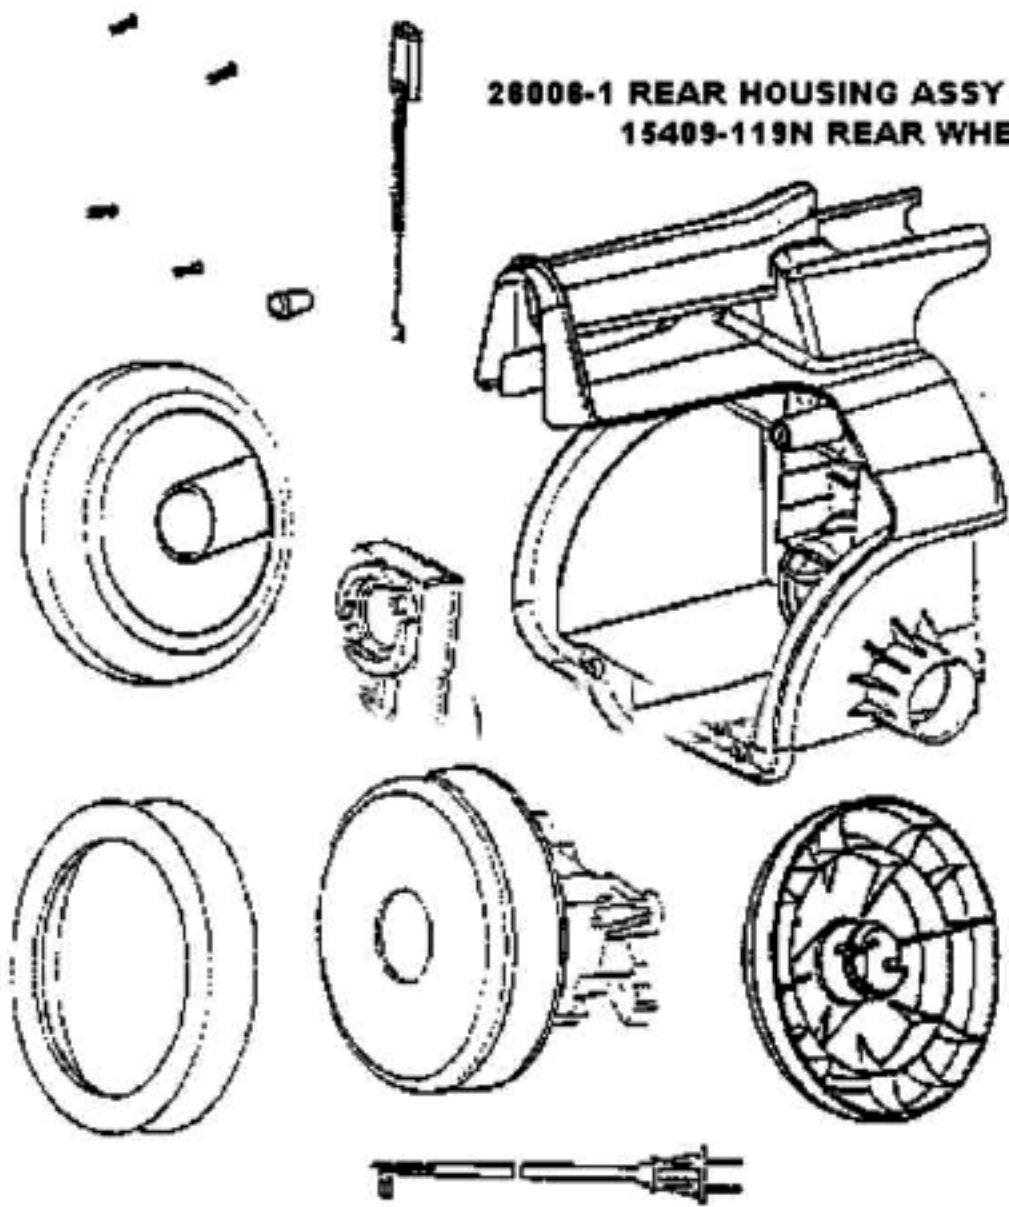

60487-1 HOUSING ASSY
36805-1 CASTER ASSY
37409-1 WHEEL & HUB

38956 FRONT COVER ASSY
59046-1 FRONT COVER GASKET
27964-119N EXTENSION TUBE

Ref#	Part	Description	Comments	Qty
1	15376-5	SWITCH ASSEMBLY		
2	27964-119N	EXTENSION TUBE		
3	37409-1	WHEEL - CASTER		
4	38333	FILTER		
5	38805-1	CASTER ASSEMBLY		
6	59046-1	GASKET - FRONT COVER		
7	59206	GASKET - FOAM		
8	60295	PAPER BAG PKG ASSY (3MM)		
9	60487-1	HOUSING ASSEMBLY - PACKAG		

28006-1 REAR HOUSING ASSY
15409-119N REAR WHEEL

Ref#	Part	Description	Comments	Qty
1	15409-119N	WHEEL - REAR		
2	27985	BUSHING - MOTOR		
3	28008-1	REAR HOUSING ASSEMBLY		
4	28032	GASKET - MOTOR MOUNTING		
5	59154	SCREW PKG		
6	59190	THERMOSTAT & TERMINAL ASS		
7	59191A	CORD & TERMINAL ASSEMBLY		
8	60192-1	WIRE SPLICE 5		
9	60445	MOTOR ASSEMBLY - CARTONED		