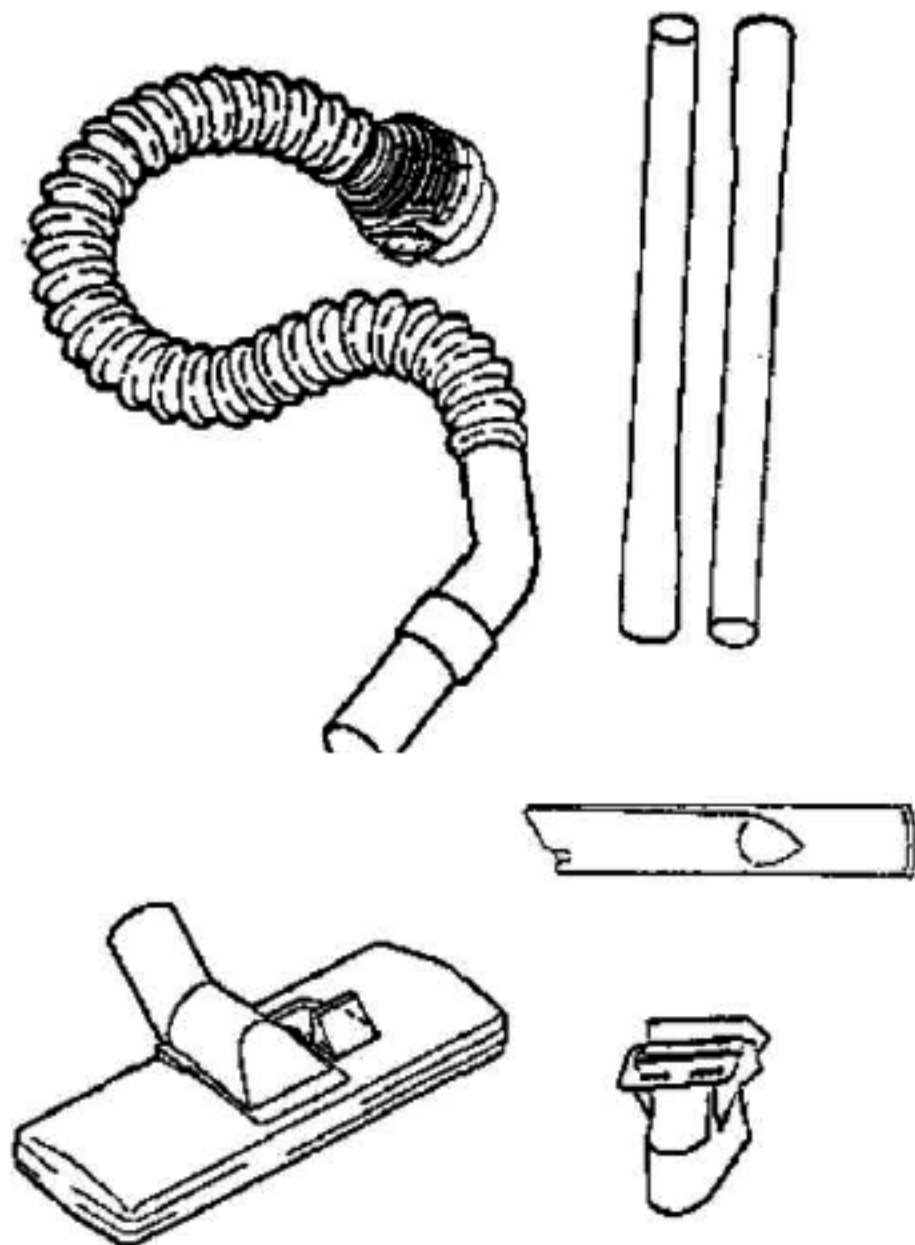

60487-1 HOUSING ASSY
36805-1 CASTER ASSY
37409-1 WHEEL & HUB

38956 FRONT COVER ASSY
59046-1 FRONT COVER GASKET
27964-119N EXTENSION TUBE

Ref#	Part	Description	Comments	Qty
1	15376-5	SWITCH ASSEMBLY		
2	27964-119N	EXTENSION TUBE		
3	37409-1	WHEEL - CASTER		
4	38333	FILTER		
5	38805-1	CASTER ASSEMBLY		
6	59046-1	GASKET - FRONT COVER		
7	59206	GASKET - FOAM		
8	60295	PAPER BAG PKG ASSY (3MM)		
9	60487-1	HOUSING ASSEMBLY - PACKAG		

28006-1 REAR HOUSING ASSY
15409-119N REAR WHEEL

Ref#	Part	Description	Comments	Qty
1	15409-119N	WHEEL - REAR		
2	27985	BUSHING - MOTOR		
3	28008-1	REAR HOUSING ASSEMBLY		
4	28032	GASKET - MOTOR MOUNTING		
5	59154	SCREW PKG		
6	59190	THERMOSTAT & TERMINAL ASS		
7	59191A	CORD & TERMINAL ASSEMBLY		
8	60192-1	WIRE SPLICE 5		
9	60445	MOTOR ASSEMBLY - CARTONED		

Ref#	Part	Description	Comments	Qty
1	15365-119N	COUPLING - HOSE		
2	26193-3	CURVED HANDLE ASSEMBLY		
3	37653-3	BLEEDER		
4	54723	WAND - STRAIGHT		
5	54780	TOOL - CREVICE		
6	54784	COMBINATION TOOL - PACKAG		
7	54862	DELUXE CARPET NOZZLE		
8	60289-1	HOSE ASSEMBLY - CARTONED		