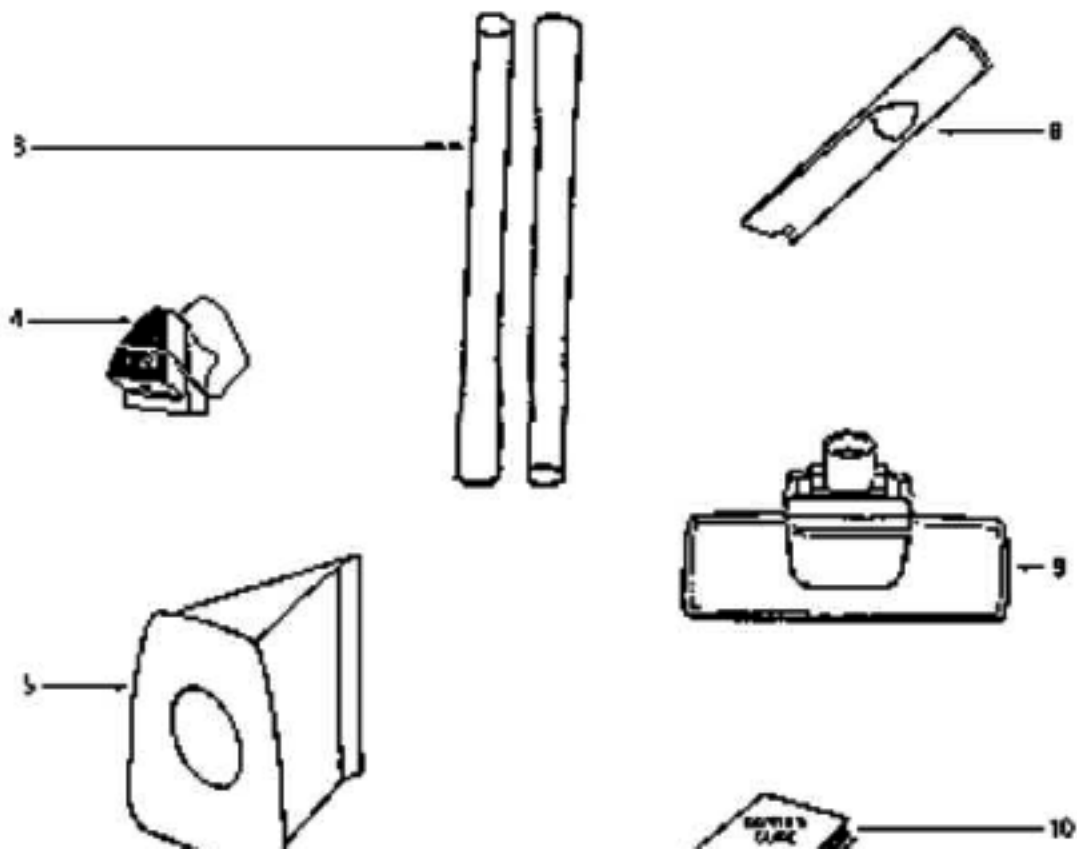

Ref#	Part	Description	Comments	Qty
1	E-14070-3	WAND - STRAIGHT		
2	E-15355-119N	COUPLING - HOSE		
3	E-26193-3	CURVED HANDLE ASSEMBLY		
4	E-26708-119N	TOOL - CREVICE		
5	E-37653-3	BLEEDER		
6	E-39134-6	DELUXE FLOOR NOZZLE ASSEM		
7	E-60289-1	HOSE ASSEMBLY - CARTONED		
8	E-60295A	PAPER BAG PKG ASSY (3MM)		
9	E-61037	COMBINATION TOOL - PACKAG		
10	E-70181	OWNERS GUIDE