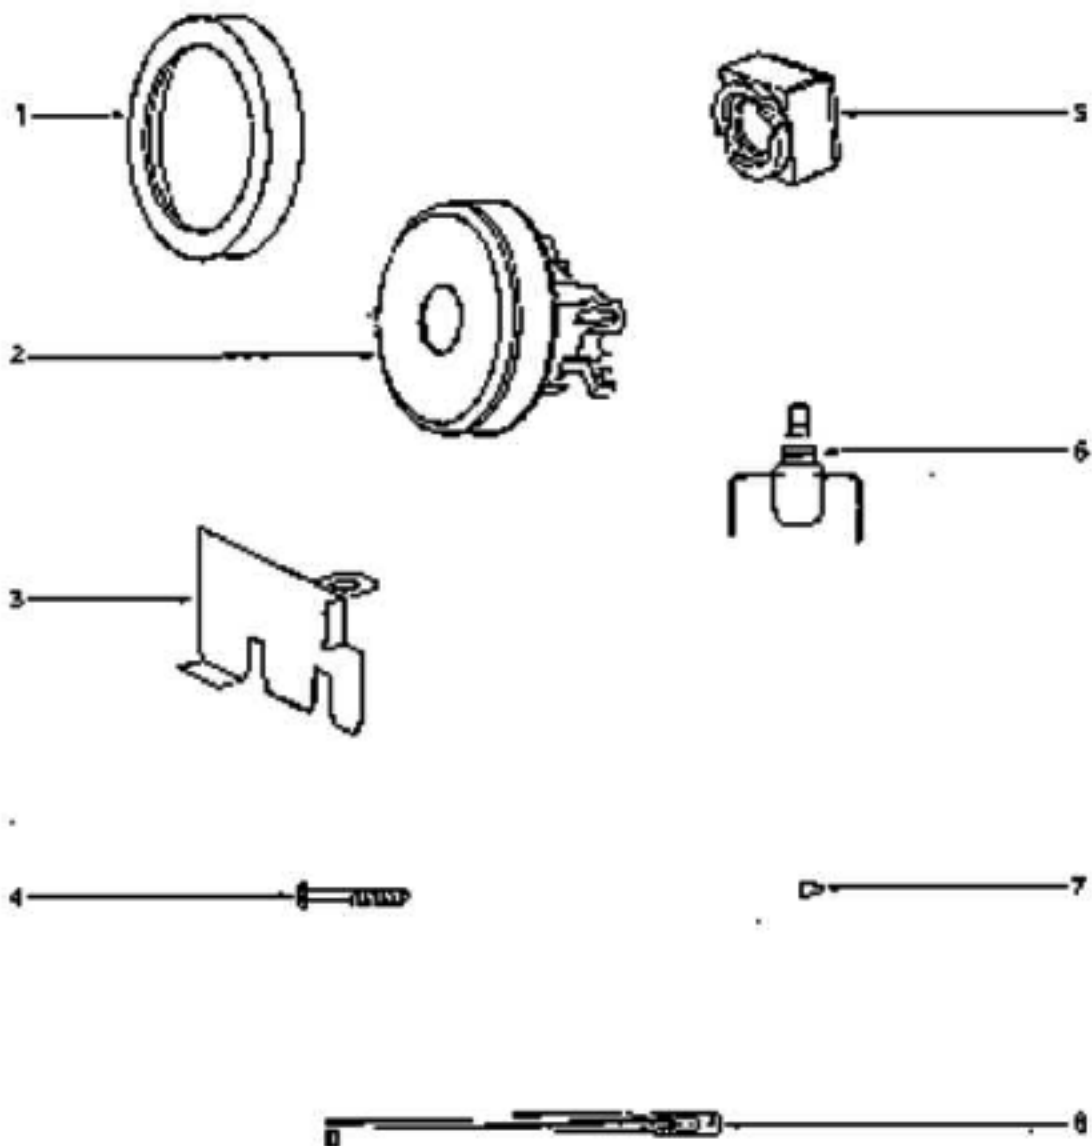

E-60487-22 HOUSING ASSY  
 E-38805-1 CASTER ASSY  
 E-37409-1 WHEEL & HUB ASSY

E-38805-1 CASTER ASSY  
 E-37409-1 WHEEL & HUB ASSY

E-28008B-1 REAR HOUSING ASSY  
 E-15409A-119N REAR WHEEL

E-38956-1SV FRONT COVER ASSY  
 E-59046-1 FRONT COVER GASKET

Ref#	Part	Description	Comments	Qty
1	E-15409A-119N	WHEEL - REAR		
2	E-27964-119N	EXTENSION TUBE		
3	E-28008B-1	REAR HOUSING ASSEMBLY		
4	E-37409-1	WHEEL - CASTER		
5	E-38333	FILTER		
6	E-38805-1	CASTER ASSEMBLY		
7	E-38956-1SV	FRONT COVER ASSEMBLY		
8	E-59046-1	GASKET - FRONT COVER		
9	E-60487-22	HOUSING ASSEMBLY - PACKAG		

Ref#	Part	Description	Comments	Qty
1	E-27832	BUSHING - MOTOR		
2	E-28032	GASKET - MOTOR MOUNTING		
3	E-28304A-2	SWITCH - PUSHBUTTON		
4	E-39028	SHIELD - WIRE		
5	E-39408-1	THERMOSTAT & TERMINAL ASS		
6	E-39409-1	SUPPLY CORD & TERMINAL AS		
7	E-60192-1	WIRE SPLICE 5		
8	E-60610	SCREW PKG		
9	E-60845-1	MOTOR ASSEMBLY - PACKAGED		