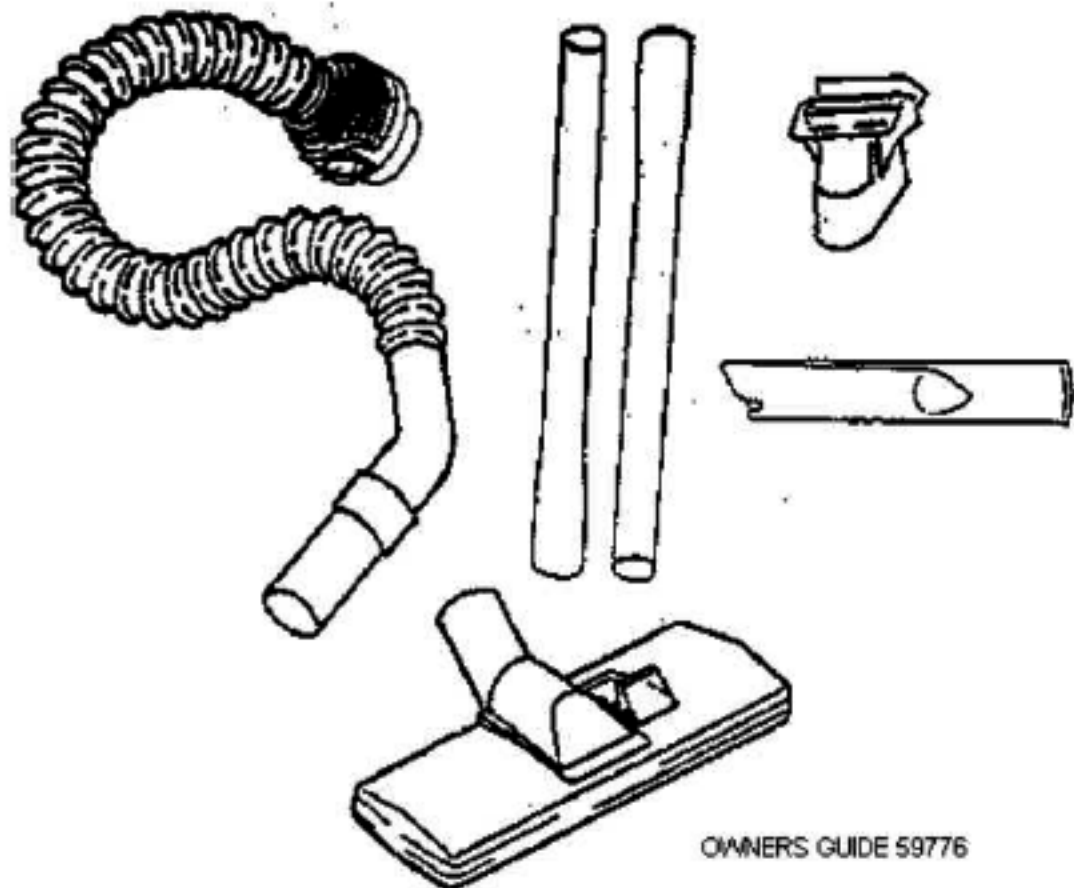

Ref#	Part	Description	Comments	Qty
1	15377-10	SWITCH ASSEMBLY		
2	27964-119N	EXTENSION TUBE		
3	37409-1	WHEEL - CASTER		
4	38333	FILTER		
5	38805-1	CASTER ASSEMBLY		
6	38956-1	FRONT COVER ASSEMBLY		
7	59046-1	GASKET - FRONT COVER		
8	60296	PAPER BAG PKG ASSY (3MM F		
9	60487-2	HOUSING ASSEMBLY - PACKAG		

28008-2 REAR HOUSING ASSY
15409-119N REAR WHEEL

Ref #	Part	Description	Comments	Qty
1	15409-119N	WHEEL - REAR		
2	28050	BUSHING - MOTOR		
3	28261	GASKET - MOTOR MOUNTING		
4	59499	SUPPLY CORD & TERMINAL ASS		
5	59500	THERMOSTAT & TERMINAL ASS		
6	60192-1	WIRE SPLICE 5		
7	60610	SCREW PKG		
8	60666	HEPA FILTER - STYLE HF8		
9	60865-1	HEPA MOTOR ASSY - CARTONE		

OWNERS GUIDE 59776

Ref #	Part	Description	Comments	Qty
1	14070-3	WAND - STRAIGHT		
2	15355-119N	COUPLING - HOSE		
3	26193-3	CURVED HANDLE ASSEMBLY		
4	27238-3	TOOL - CREVICE		
5	37653-3	BLEEDER		
6	38702-1	COMB. FLOOR & WALL BRUSH		
7	54784	COMBINATION TOOL - PACKAG		
8	60289-1	HOSE ASSEMBLY - CARTONED		