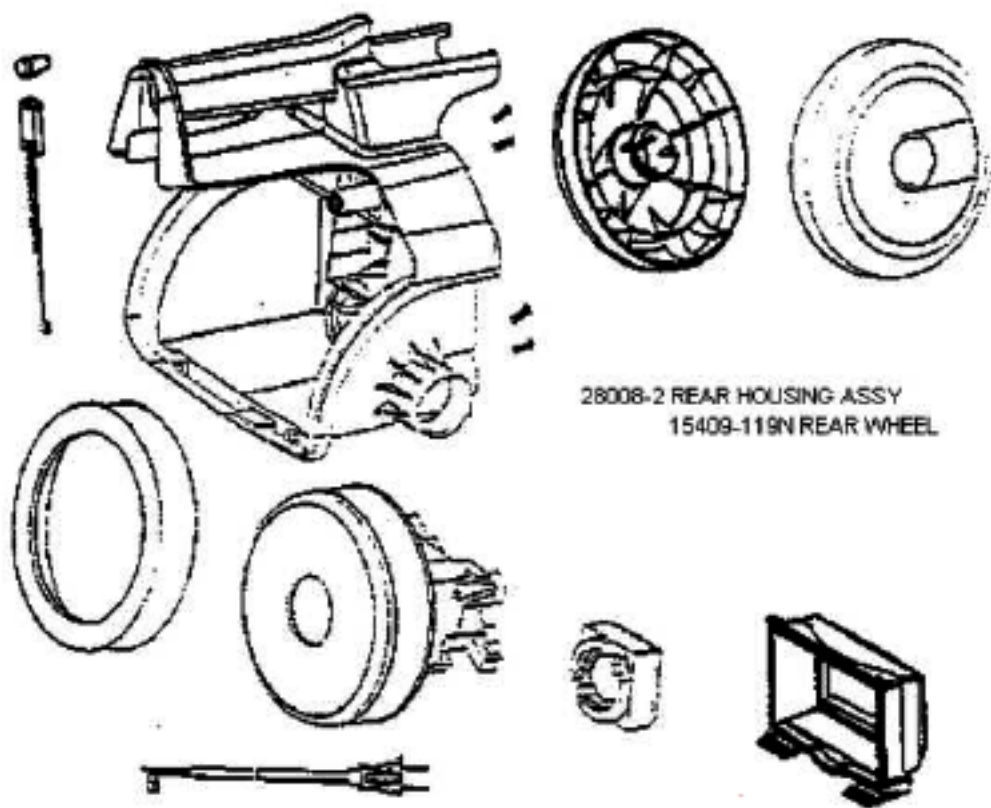

Ref#	Part	Description	Comments	Qty
1	15377-10	SWITCH ASSEMBLY		
2	27964-119N	EXTENSION TUBE		
3	37409-1	WHEEL - CASTER		
4	38333	FILTER		
5	38805-1	CASTER ASSEMBLY		
6	38956-1	FRONT COVER ASSEMBLY		
7	59046-1	GASKET - FRONT COVER		
8	60296	PAPER BAG PKG ASSY (3MM F		
9	60487-2	HOUSING ASSEMBLY - PACKAG		

28008-2 REAR HOUSING ASSY
15409-119N REAR WHEEL

Ref #	Part	Description	Comments	Qty
1	15409-119N	WHEEL - REAR		
2	28050	BUSHING - MOTOR		
3	28261	GASKET - MOTOR MOUNTING		
4	59499	SUPPLY CORD & TERMINAL ASS		
5	59500	THERMOSTAT & TERMINAL ASS		
6	60192-1	WIRE SPLICE 5		
7	60610	SCREW PKG		
8	60666	HEPA FILTER - STYLE HF8		
9	60865-1	HEPA MOTOR ASSY - CARTONE		