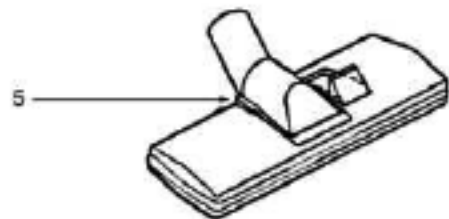

Ref#	Part	Description	Comments	Qty
1	71104-119N	COUPLING - HOSE		
2	60289-2	HOSE ASSEMBLY - CARTONED		
3	26193-3	CURVED HANDLE ASSEMBLY		
4	37653-3	BLEEDER		
5	39134-6	DELUXE FLOOR NOZZLE ASSEM		
6	14070-1	WAND - STRAIGHT		
7	26708-119N	TOOL - CREVICE		
8	61037	COMBINATION TOOL - PACKAG		
9	71592	OWNERS GUIDE		
	60000	WHEEL COVER - RIGHT		
	60289-1	HOSE ASSEMBLY - CARTONED