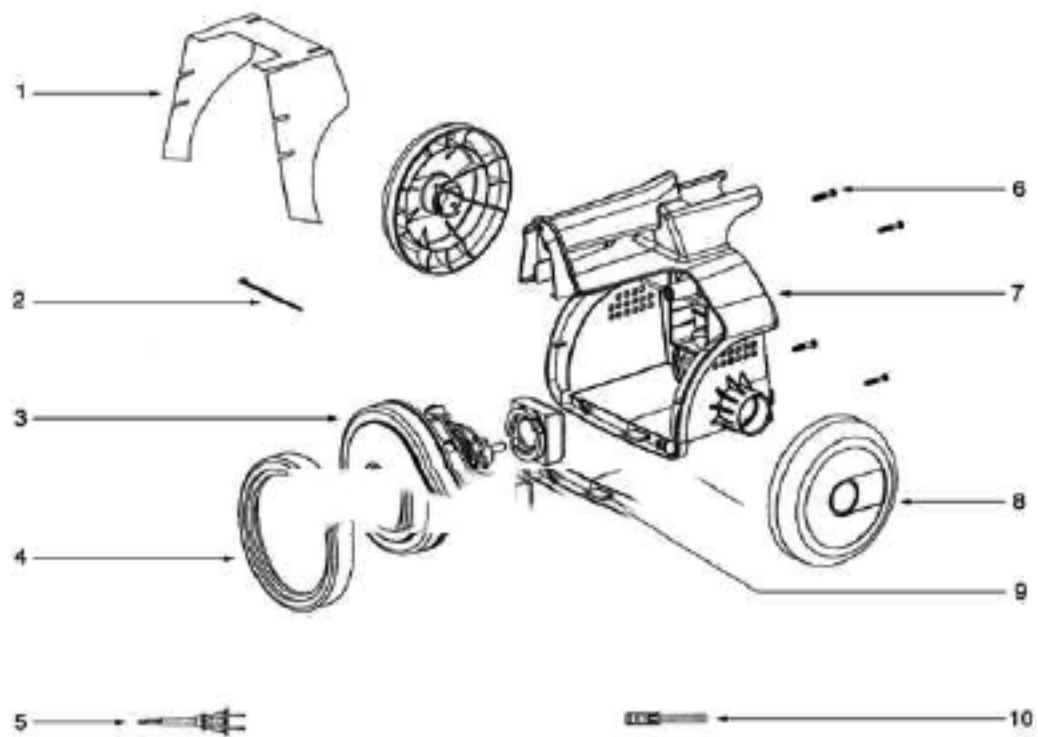

Ref#	Part	Description	Comments	Qty
1	71075	GASKET - LOWER PLENUM		
2	61700	DUST CUP FLTR (STYLEDCE1)		
3	71071-288N	PLENUM - LOWER		
4	71070A-288N	PLENUM - UPPER		
5	53197-1	SCREW PACKAGE		
6	71103	GASKET - HOSE ADAPTER		
7	71073-119N	COVER - FRONT		
8	71130-119N	EXTENSION - FRONT COVER		
9	71078	FILTER - MOTOR		
10	71074	GASKET - CHAMBER WALL		
11	61769	DUST CUP - CTND		
12	39404	GASKET - LOWER PLENUM		
13	60165-1	RETAINING RING PKG		
14	28304A-2	SWITCH - PUSHBUTTON		
15	39028	SHIELD - WIRE		
16	60487-19	HOUSING ASSEMBLY - PACKAG		
17	38805-1	CASTER ASSEMBLY		
18	37409-1	WHEEL - CASTER		

Ref#	Part	Description	Comments	Qty
1	28614	SHIELD - MOTOR HOUSING		
2	46713-5	TIE - CABLE		
3	60261-11	MOTOR ASSEMBLY - PACKAGED		
4	28032	GASKET - MOTOR MOUNTING		
5	39409-1	SUPPLY CORD & TERMINAL ASS		
6	60610	SCREW PKG		
7	280088-3	REAR HOUSING ASSEMBLY		
8	15409A-119N	WHEEL - REAR		
9	27832	BUSHING - MOTOR		
10	39453-1	THERMOSTAT & TERMINAL ASS		

Ref#	Part	Description	Comments	Qty
1	71104-119N	COUPLING - HOSE		
2	60289-2	HOSE ASSEMBLY - CARTONED		
3	26193-3	CURVED HANDLE ASSEMBLY		
4	37653-3	BLEEDER		
5	39134-6	DELUXE FLOOR NOZZLE ASSEM		
6	14070-1	WAND - STRAIGHT		
7	26708-119N	TOOL - CREVICE		
8	61037	COMBINATION TOOL - PACKAG		
9	71592	OWNERS GUIDE		
	60000	WHEEL COVER - RIGHT		
	60289-1	HOSE ASSEMBLY - CARTONED		