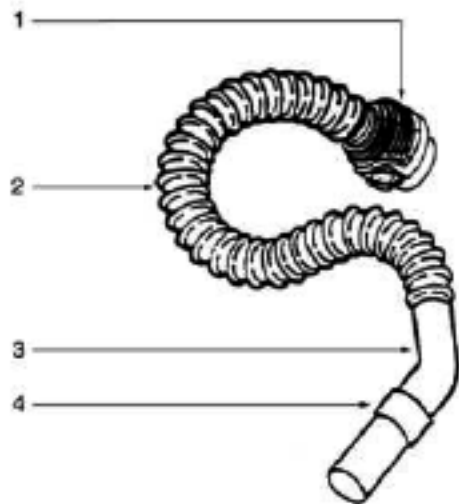

Ref#	Part	Description	Comments	Qty
1	71075	GASKET - LOWER PLENUM		
2	61700	DUST CUP FLTR (STYLEDCEf1)		
3	71071-288N	PLENUM - LOWER		
4	71070A-288N	PLENUM - UPPER		
5	53197-1	SCREW PACKAGE		
6	71103	GASKET - HOSE ADAPTER		
7	71073-119N	COVER - FRONT		
8	71130-119N	EXTENSION - FRONT COVER		
9	71078	FILTER - MOTOR		
10	71074	GASKET - CHAMBER WALL		
11	61769	DUST CUP - CTND		
12	39404	GASKET - LOWER PLENUM		
13	60165-1	RETAINING RING PKG		
14	28304A-2	SWITCH - PUSHBUTTON		
15	39028	SHIELD - WIRE		
16	60487-19	HOUSING ASSEMBLY - PACKAG		
17	38805-1	CASTER ASSEMBLY		
18	37409-1	WHEEL - CASTER		

Ref#	Part	Description	Comments	Qty
1	28614	SHIELD - MOTOR HOUSING		
2	46713-5	TIE - CABLE		
3	60261-11	MOTOR ASSEMBLY - PACKAGED		
4	28032	GASKET - MOTOR MOUNTING		
5	39409-1	SUPPLY CORD & TERMINAL ASS		
6	60610	SCREW PKG		
7	280088-3	REAR HOUSING ASSEMBLY		
8	15409A-119N	WHEEL - REAR		
9	27832	BUSHING - MOTOR		
10	39453-1	THERMOSTAT & TERMINAL ASS		

Ref#	Part	Description	Comments	Qty
1	71104-119N	COUPLING - HOSE		
2	60289-2	HOSE ASSEMBLY - CARTONED		
3	26193-3	CURVED HANDLE ASSEMBLY		
4	37653-3	BLEEDER		
5	39134-6	DELUXE FLOOR NOZZLE ASSEM		
6	14070-1	WAND - STRAIGHT		
7	26708-119N	TOOL - CREVICE		
8	61037	COMBINATION TOOL - PACKAG		
9	71592	OWNERS GUIDE		
	60000	WHEEL COVER - RIGHT		
	60289-1	HOSE ASSEMBLY - CARTONED		