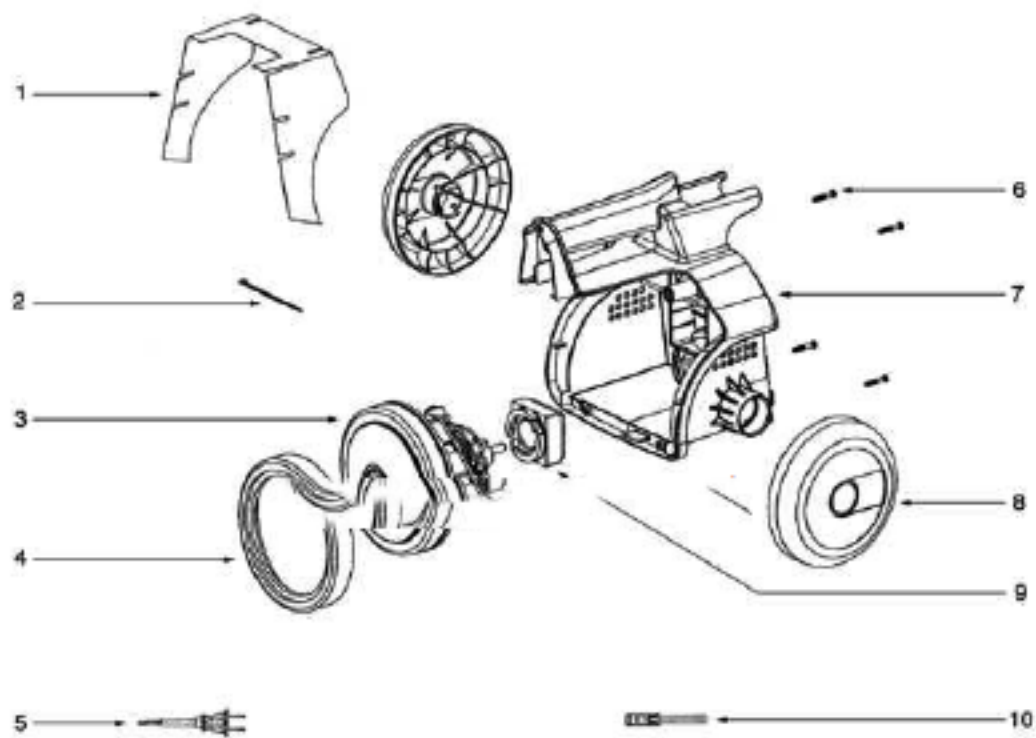

Ref#	Part	Description	Comments	Qty
1	71075	GASKET - LOWER PLENUM		
2	61700	DUST CUP FLTR (STYLEDCEf1)		
3	71071-288N	PLENUM - LOWER		
4	71070A-288N	PLENUM - UPPER		
5	53197-1	SCREW PACKAGE		
6	71103	GASKET - HOSE ADAPTER		
7	71073-119N	COVER - FRONT		
8	71130-119N	EXTENSION - FRONT COVER		
9	71078	FILTER - MOTOR		
10	71074	GASKET - CHAMBER WALL		
11	61769	DUST CUP - CTND		
12	39404	GASKET - LOWER PLENUM		
13	60165-1	RETAINING RING PKG		
14	28304A-2	SWITCH - PUSHBUTTON		
15	39028	SHIELD - WIRE		
16	60487-19	HOUSING ASSEMBLY - PACKAG		
17	38805-1	CASTER ASSEMBLY		
18	37409-1	WHEEL - CASTER		

Ref#	Part	Description	Comments	Qty
1	28614	SHIELD - MOTOR HOUSING		
2	46713-5	TIE - CABLE		
3	60261-11	MOTOR ASSEMBLY - PACKAGED		
4	28032	GASKET - MOTOR MOUNTING		
5	39409-1	SUPPLY CORD & TERMINAL ASS		
6	60610	SCREW PKG		
7	280088-3	REAR HOUSING ASSEMBLY		
8	15409A-119N	WHEEL - REAR		
9	27832	BUSHING - MOTOR		
10	39453-1	THERMOSTAT & TERMINAL ASS		

Ref#	Part	Description	Comments	Qty
1	71104-119N	COUPLING - HOSE		
2	60289-2	HOSE ASSEMBLY - CARTONED		
3	26193-3	CURVED HANDLE ASSEMBLY		
4	37653-3	BLEEDER		
5	39134-6	DELUXE FLOOR NOZZLE ASSEM		
6	14070-1	WAND - STRAIGHT		
7	26708-119N	TOOL - CREVICE		
8	61037	COMBINATION TOOL - PACKAG		
9	71592	OWNERS GUIDE		
	60000	WHEEL COVER - RIGHT		
	60289-1	HOSE ASSEMBLY - CARTONED		