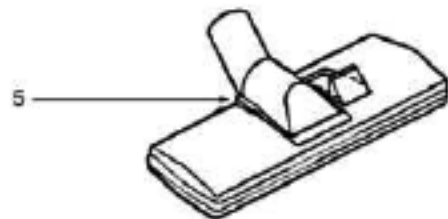

Ref#	Part	Description	Comments	Qty
1	71104-119N	COUPLING - HOSE		
2	60289-2	HOSE ASSEMBLY - CARTONED		
3	26193-3	CURVED HANDLE ASSEMBLY		
4	37653-3	BLEEDER		
5	39134-6	DELUXE FLOOR NOZZLE ASSEM		
6	14070-1	WAND - STRAIGHT		
7	26708-119N	TOOL - CREVICE		
8	61037	COMBINATION TOOL - PACKAG		
9	71592	OWNERS GUIDE		
	60000	WHEEL COVER - RIGHT		
	60289-1	HOSE ASSEMBLY - CARTONED