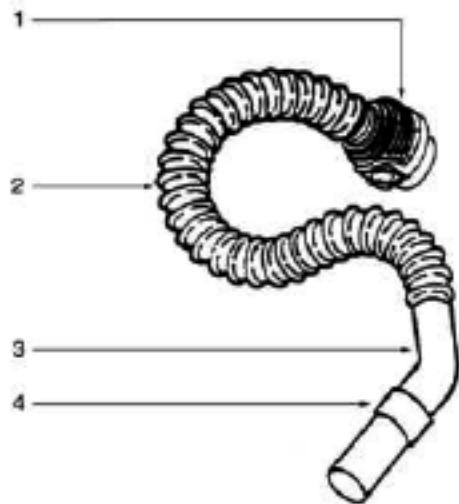

Ref#	Part	Description	Comments	Qty
1	71075	GASKET - LOWER PLENUM		
2	61700	DUST CUP FLTR (STYLEDCE1)		
3	71071-288N	PLENUM - LOWER		
4	71070A-288N	PLENUM - UPPER		
5	53197-1	SCREW PACKAGE		
6	71103	GASKET - HOSE ADAPTER		
7	71073-119N	COVER - FRONT		
8	71130-119N	EXTENSION - FRONT COVER		
9	71078	FILTER - MOTOR		
10	71074	GASKET - CHAMBER WALL		
11	61769	DUST CUP - CTND		
12	39404	GASKET - LOWER PLENUM		
13	60165-1	RETAINING RING PKG		
14	28304A-2	SWITCH - PUSHBUTTON		
15	39028	SHIELD - WIRE		
16	60487-19	HOUSING ASSEMBLY - PACKAG		
17	38805-1	CASTER ASSEMBLY		
18	37409-1	WHEEL - CASTER		

Ref#	Part	Description	Comments	Qty
1	28614	SHIELD - MOTOR HOUSING		
2	46713-5	TIE - CABLE		
3	60261-11	MOTOR ASSEMBLY - PACKAGED		
4	28032	GASKET - MOTOR MOUNTING		
5	39409-1	SUPPLY CORD & TERMINAL ASS		
6	60610	SCREW PKG		
7	280088-3	REAR HOUSING ASSEMBLY		
8	15409A-119N	WHEEL - REAR		
9	27832	BUSHING - MOTOR		
10	39453-1	THERMOSTAT & TERMINAL ASS		

Ref#	Part	Description	Comments	Qty
1	71104-119N	COUPLING - HOSE		
2	60289-2	HOSE ASSEMBLY - CARTONED		
3	26193-3	CURVED HANDLE ASSEMBLY		
4	37653-3	BLEEDER		
5	39134-6	DELUXE FLOOR NOZZLE ASSEM		
6	14070-1	WAND - STRAIGHT		
7	26708-119N	TOOL - CREVICE		
8	61037	COMBINATION TOOL - PACKAG		
9	71592	OWNERS GUIDE		
	60000	WHEEL COVER - RIGHT		
	60289-1	HOSE ASSEMBLY - CARTONED		