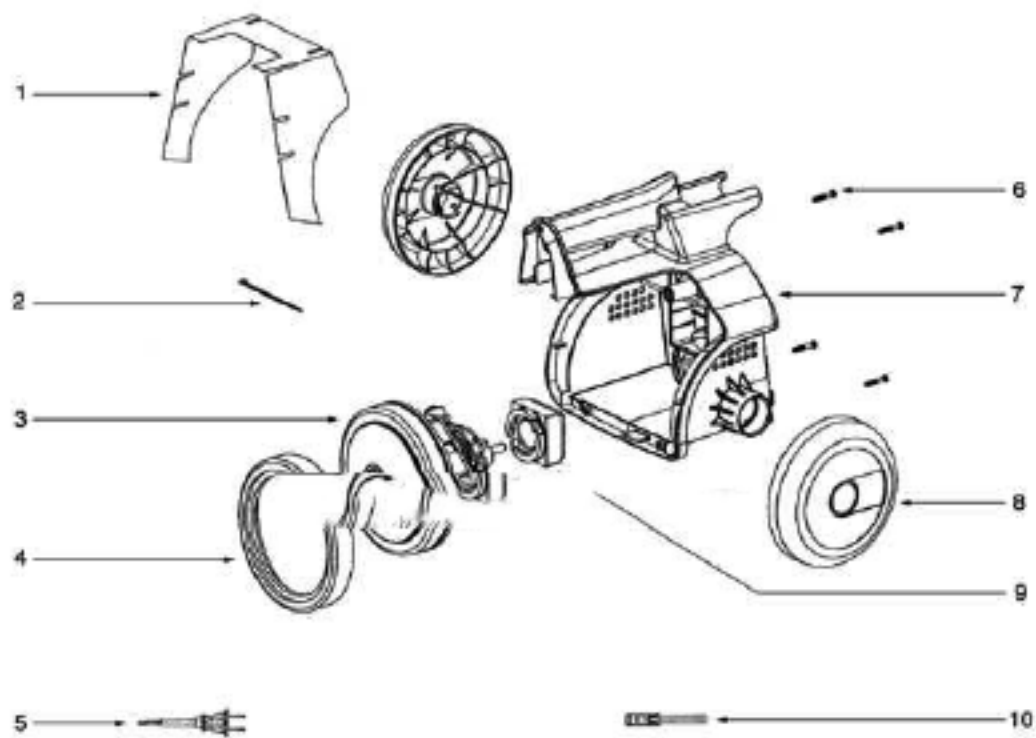

Ref#	Part	Description	Comments	Qty
1	71075	GASKET - LOWER PLENUM		
2	61700	DUST CUP FLTR (STYLEDCE1)		
3	71071-288N	PLENUM - LOWER		
4	71070A-288N	PLENUM - UPPER		
5	53197-1	SCREW PACKAGE		
6	71103	GASKET - HOSE ADAPTER		
7	71073-119N	COVER - FRONT		
8	71130-119N	EXTENSION - FRONT COVER		
9	71078	FILTER - MOTOR		
10	71074	GASKET - CHAMBER WALL		
11	61769	DUST CUP - CTND		
12	39404	GASKET - LOWER PLENUM		
13	60165-1	RETAINING RING PKG		
14	28304A-2	SWITCH - PUSHBUTTON		
15	39028	SHIELD - WIRE		
16	60487-19	HOUSING ASSEMBLY - PACKAG		
17	38805-1	CASTER ASSEMBLY		
18	37409-1	WHEEL - CASTER		

Ref#	Part	Description	Comments	Qty
1	28614	SHIELD - MOTOR HOUSING		
2	46713-5	TIE - CABLE		
3	60261-11	MOTOR ASSEMBLY - PACKAGED		
4	28032	GASKET - MOTOR MOUNTING		
5	39409-1	SUPPLY CORD & TERMINAL ASS		
6	60610	SCREW PKG		
7	280088-3	REAR HOUSING ASSEMBLY		
8	15409A-119N	WHEEL - REAR		
9	27832	BUSHING - MOTOR		
10	39453-1	THERMOSTAT & TERMINAL ASS		

Ref#	Part	Description	Comments	Qty
1	71104-119N	COUPLING - HOSE		
2	60289-2	HOSE ASSEMBLY - CARTONED		
3	26193-3	CURVED HANDLE ASSEMBLY		
4	37653-3	BLEEDER		
5	39134-6	DELUXE FLOOR NOZZLE ASSEM		
6	14070-1	WAND - STRAIGHT		
7	26708-119N	TOOL - CREVICE		
8	61037	COMBINATION TOOL - PACKAG		
9	71592	OWNERS GUIDE		
	60000	WHEEL COVER - RIGHT		
	60289-1	HOSE ASSEMBLY - CARTONED		