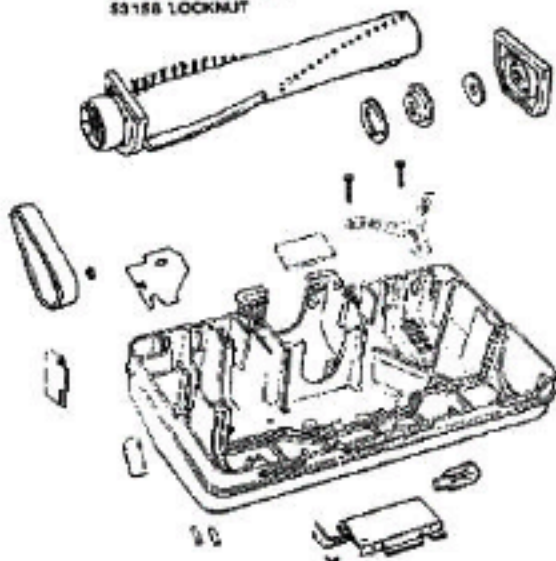

53576-6 LOWER SHELL & WHEEL ASS'Y. (INCLUDES)
28440-25 REAR WHEEL ASS'Y.
37400-1 CASTER ASS'Y.
63236-22 SCREW
56576 WASHER

PARTS1 - 3977B

Ref #	Part	Description	Comments	Qty
1	14656-5	CORD REEL ASSY		
2	26440-25	WHEEL-REAR-BLACK		
3	26649A-14	BUTTON SW (26649A-18)		
4	26650-8	CORD REEL BUTTON (26650-9)		
5	26651-4	CONNECTOR ASSY (26651-3)		
6	26653-15	BTN-LATCH-BLK (26653-4)		
7	26715	GASKET - MOTOR MOUNTING		
8	36341-2	SWITCH PUSH		
9	37403-1	CASTER		
10	37657	FILTER-MOTOR		
11	37710	Discontinued, use 37710-1		
12	37761-1	BAG INDICATOR ASSY		
13	37781-1	CORD GUIDE (NLA)		
14	37966	SOUND FOAM		
15	52358	PAPER BAG PKG ASSY (STYLE		
16	53141	TIE - CABLE (PURCHASED)		
17	53197-1	SCREWS-PKG 10 (56372-1)		
18	53214-2	Discontinued, use 60192-1		
19	53238-1	SCREW PKG (EW312-6T5Z		
20	53238-22	SCREW PACKAGE		
21	53376	MOTOR ASSEMBLY - PACKAGED		
22	55446	NUT - SWITCH (155437)		
23	55794	SPRING		
24	55919-1	SHELL GASKET use 58853-1		
25	56146	THERMOSTAT		
26	56326-1	WIRE TUBE (NLA)		
27	56376	WASHER		
28	56750	Discontinued, use 56750-1		
29	57471-1	Discontinued, use 57471-2		

26074A SCALE PLATE ASS'Y
 2899G GASKET
 3668D
 5652D

53997-1 DISTURBULATOR, BRG. & PULLEY ASS'Y. (INCLUDES)

83162 FELT WASHER
 83185-1 FLAT WASHER
 26472 FELT RETAINER
 25406 BEARING ASS'Y.
 83188 LOCKNUT