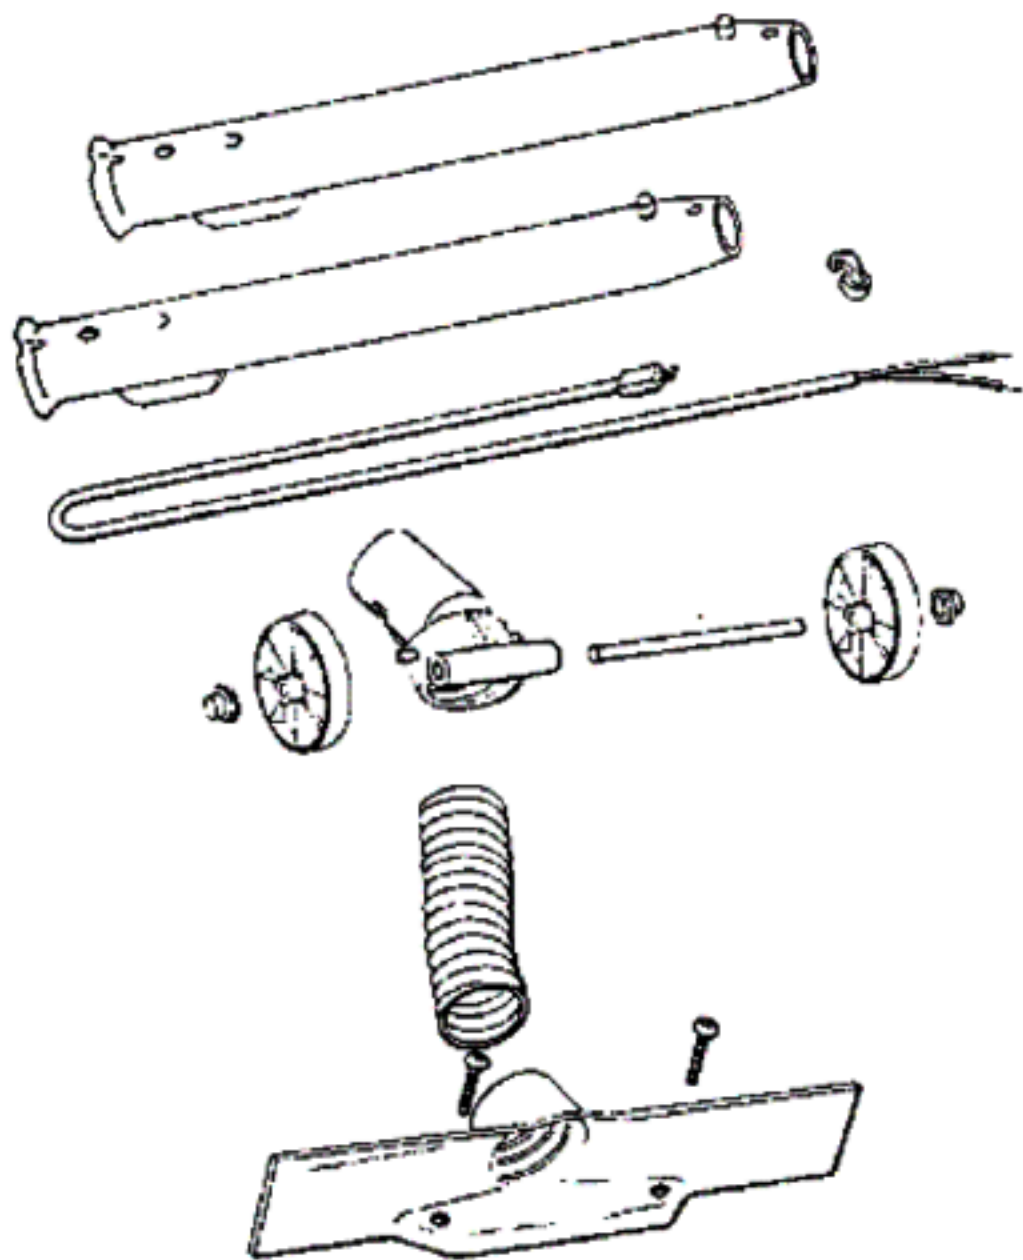

PARTS3 - 3977B

Ref #	Part	Description	Comments	Qty
1	12578B-1	INLET DIVIDER (155310)		
2	25789-3	HOSE		
3	35970-13	POLARIZED CORD & PLUG ASS		
4	36555-3	WHEEL - BLACK		
5	36769-10	HDLE SOCKET ASY (NLA) (1 (NLA)		
6	36879-3	STRAIGHT WAND ASSEMBLY		
7	48334	AXLE - WHEEL (155314)		
8	53190-1	BUSHING-PKG 10 (155318)		
9	53200	AXLE BEARING PK (55505 (NLA)		
10	53238-B	SCREW PKG (15543)(EW312-B-8Z)