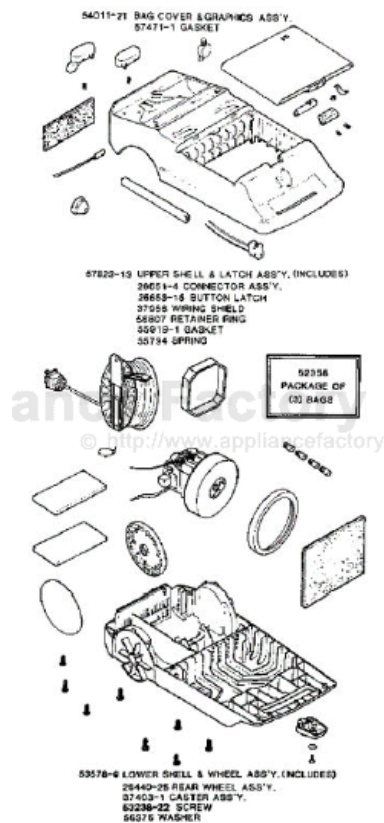

[Find Your Eureka Vacuum Cleaner Parts - Select From 855 Models](#)

----- Manual continues below part list -----