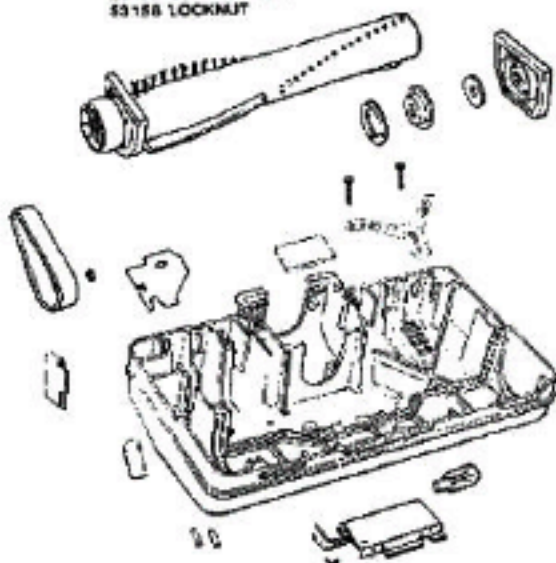

57829-18 UPPER SHELL & LATCH ASS'Y. (INCLUDES)  
28651-4 CONNECTOR ASS'Y.  
26553-15 BUTTON LATCH  
31955 WIRING SHIELD  
58807 RETAINER RING  
55919-1 GASKET  
55734 SPRING

53576-6 LOWER SHELL & WHEEL ASS'Y. (INCLUDES)  
28440-25 REAR WHEEL ASS'Y.  
37400-1 CASTER ASS'Y.  
63236-22 SCREW  
56576 WASHER

## PARTS1 - 3977B

Ref #	Part	Description	Comments	Qty
1	14656-5	CORD REEL ASSY		
2	26440-25	WHEEL-REAR-BLACK		
3	26649A-14	BUTTON SW (26649A-18)		
4	26650-8	CORD REEL BUTTON (26650-9)		
5	26651-4	CONNECTOR ASSY (26651-3)		
6	26653-15	BTN-LATCH-BLK (26653-4)		
7	26715	GASKET - MOTOR MOUNTING		
8	36341-2	SWITCH PUSH		
9	37403-1	CASTER		
10	37657	FILTER-MOTOR		
11	37710	Discontinued, use 37710-1		
12	37761-1	BAG INDICATOR ASSY		
13	37781-1	CORD GUIDE (NLA)		
14	37966	SOUND FOAM		
15	52358	PAPER BAG PKG ASSY (STYLE		
16	53141	TIE - CABLE (PURCHASED)		
17	53197-1	SCREWS-PKG 10 (56372-1)		
18	53214-2	Discontinued, use 60192-1		
19	53238-1	SCREW PKG (EW312-6T5Z		
20	53238-22	SCREW PACKAGE		
21	53376	MOTOR ASSEMBLY - PACKAGED		
22	55446	NUT - SWITCH (155437)		
23	55794	SPRING		
24	55919-1	SHELL GASKET use 58853-1		
25	56146	THERMOSTAT		
26	56326-1	WIRE TUBE (NLA)		
27	56376	WASHER		
28	56750	Discontinued, use 56750-1		
29	57471-1	Discontinued, use 57471-2		

26074A SCALE PLATE ASS'Y  
 28900 GASKET  
 36680  
 56520

53997-1 DISTURBULATOR, BRG. & PULLEY ASS'Y. (INCLUDES)

83182 FELT WASHER  
 83185-1 FLAT WASHER  
 26472 FELT RETAINER  
 25406 BEARING ASS'Y.  
 83188 LOCKNUT