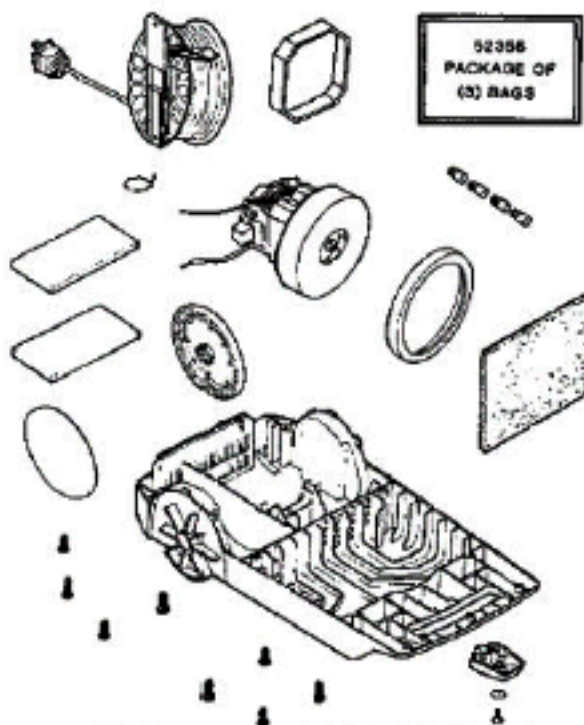

5401P-21 BAG COVER & GRAPHICS ASS'Y.
57471-1 GASKET

57829-18 UPPER SHELL & LATCH ASS'Y. (INCLUDES)
28651-4 CONNECTOR ASS'Y.
28855-15 BUTTON LATCH
31955 WIRING SHIELD
58807 RETAINER RING
55919-1 GASKET
55734 SPRING

53576-6 LOWER SHELL & WHEEL ASS'Y. (INCLUDES)
28440-25 REAR WHEEL ASS'Y.
37400-1 CASTER ASS'Y.
63236-22 SCREW
56576 WASHER

PARTS1 - 3977B

Ref #	Part	Description	Comments	Qty
1	14656-5	CORD REEL ASSY		
2	26440-25	WHEEL-REAR-BLACK		
3	26649A-14	BUTTON SW (26649A-18)		
4	26650-8	CORD REEL BUTTON (26650-9)		
5	26651-4	CONNECTOR ASSY (26651-3)		
6	26653-15	BTN-LATCH-BLK (26653-4)		
7	26715	GASKET - MOTOR MOUNTING		
8	36341-2	SWITCH PUSH		
9	37403-1	CASTER		
10	37657	FILTER-MOTOR		
11	37710	Discontinued, use 37710-1		
12	37761-1	BAG INDICATOR ASSY		
13	37781-1	CORD GUIDE (NLA)		
14	37966	SOUND FOAM		
15	52358	PAPER BAG PKG ASSY (STYLE		
16	53141	TIE - CABLE (PURCHASED)		
17	53197-1	SCREWS-PKG 10 (56372-1)		
18	53214-2	Discontinued, use 60192-1		
19	53238-1	SCREW PKG (EW312-6T5Z		
20	53238-22	SCREW PACKAGE		
21	53376	MOTOR ASSEMBLY - PACKAGED		
22	55446	NUT - SWITCH (155437)		
23	55794	SPRING		
24	55919-1	SHELL GASKET use 58853-1		
25	56146	THERMOSTAT		
26	56326-1	WIRE TUBE (NLA)		
27	56376	WASHER		
28	56750	Discontinued, use 56750-1		
29	57471-1	Discontinued, use 57471-2		