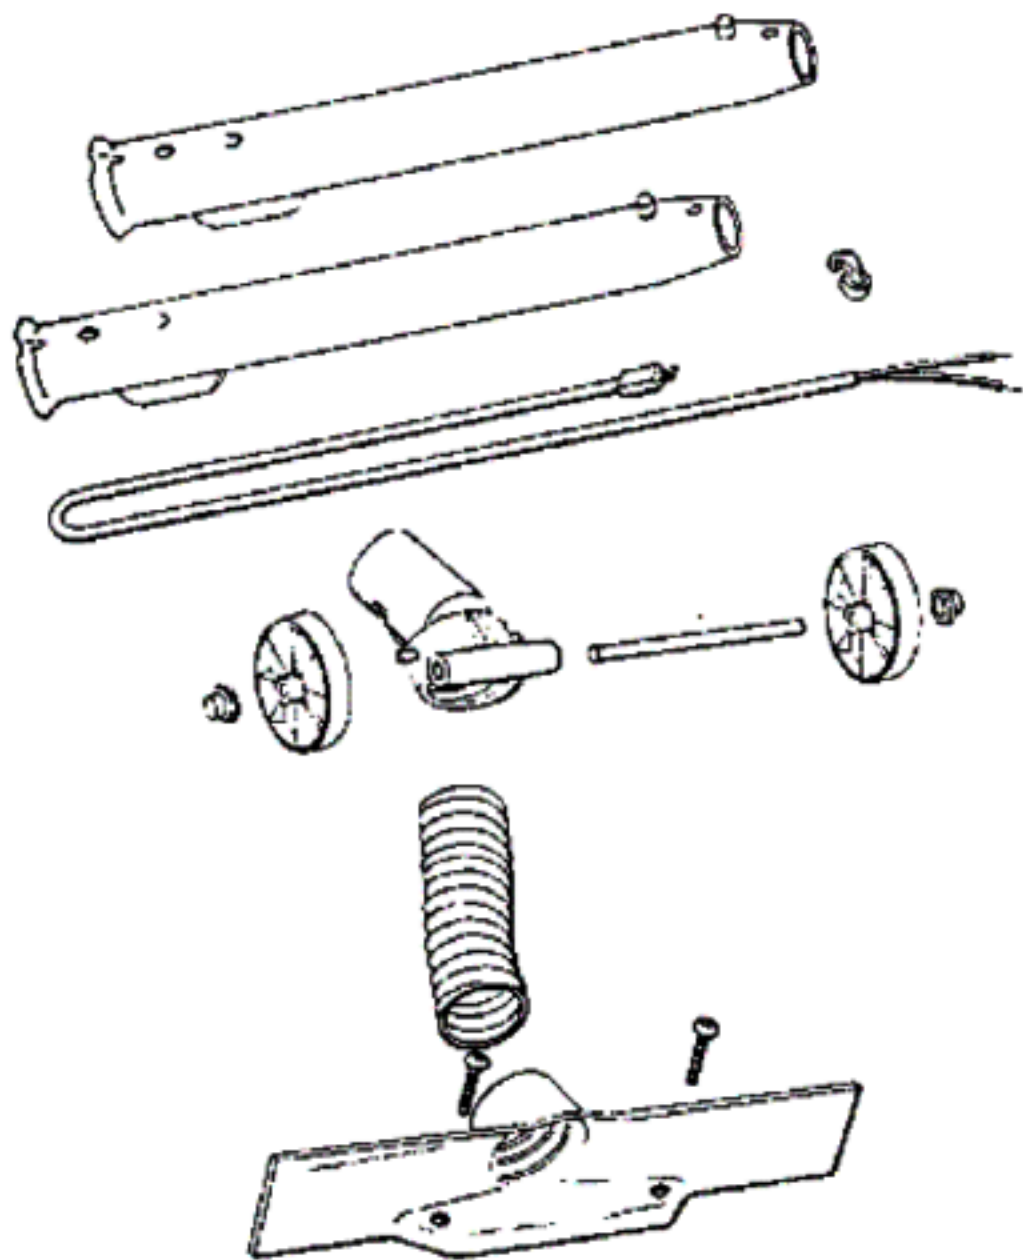

53576-6 LOWER SHELL & WHEEL ASS'Y. (INCLUDES)
28440-25 REAR WHEEL ASS'Y.
37400-1 CASTER ASS'Y.
63236-22 SCREW
56576 WASHER

PARTS1 - 3977B

Ref #	Part	Description	Comments	Qty
1	14656-5	CORD REEL ASSY		
2	26440-25	WHEEL-REAR-BLACK		
3	26649A-14	BUTTON SW (26649A-18)		
4	26650-8	CORD REEL BUTTON (26650-9)		
5	26651-4	CONNECTOR ASSY (26651-3)		
6	26653-15	BTN-LATCH-BLK (26653-4)		
7	26715	GASKET - MOTOR MOUNTING		
8	36341-2	SWITCH PUSH		
9	37403-1	CASTER		
10	37657	FILTER-MOTOR		
11	37710	Discontinued, use 37710-1		
12	37761-1	BAG INDICATOR ASSY		
13	37781-1	CORD GUIDE (NLA)		
14	37966	SOUND FOAM		
15	52358	PAPER BAG PKG ASSY (STYLE		
16	53141	TIE - CABLE (PURCHASED)		
17	53197-1	SCREWS-PKG 10 (56372-1)		
18	53214-2	Discontinued, use 60192-1		
19	53238-1	SCREW PKG (EW312-6T5Z		
20	53238-22	SCREW PACKAGE		
21	53376	MOTOR ASSEMBLY - PACKAGED		
22	55446	NUT - SWITCH (155437)		
23	55794	SPRING		
24	55919-1	SHELL GASKET use 58853-1		
25	56146	THERMOSTAT		
26	56326-1	WIRE TUBE (NLA)		
27	56376	WASHER		
28	56750	Discontinued, use 56750-1		
29	57471-1	Discontinued, use 57471-2		

26074A SCALE PLATE ASS'Y
 2899G GASKET
 3668D
 5652D

53997-1 DISTURBULATOR, BRG. & PULLEY ASS'Y. (INCLUDES)

83162 FELT WASHER
 83185-1 FLAT WASHER
 26472 FELT RETAINER
 25406 BEARING ASS'Y.
 83188 LOCKNUT

PARTS3 - 3977B

Ref #	Part	Description	Comments	Qty
1	12578B-1	INLET DIVIDER (155310)		
2	25789-3	HOSE		
3	35970-13	POLARIZED CORD & PLUG ASS		
4	36555-3	WHEEL - BLACK		
5	36769-10	HDLE SOCKET ASY (NLA) (1 (NLA)		
6	36879-3	STRAIGHT WAND ASSEMBLY		
7	48334	AXLE - WHEEL (155314)		
8	53190-1	BUSHING-PKG 10 (155318)		
9	53200	AXLE BEARING PK (55505 (NLA)		
10	53238-B	SCREW PKG (15543)(EW312-8-8Z)		