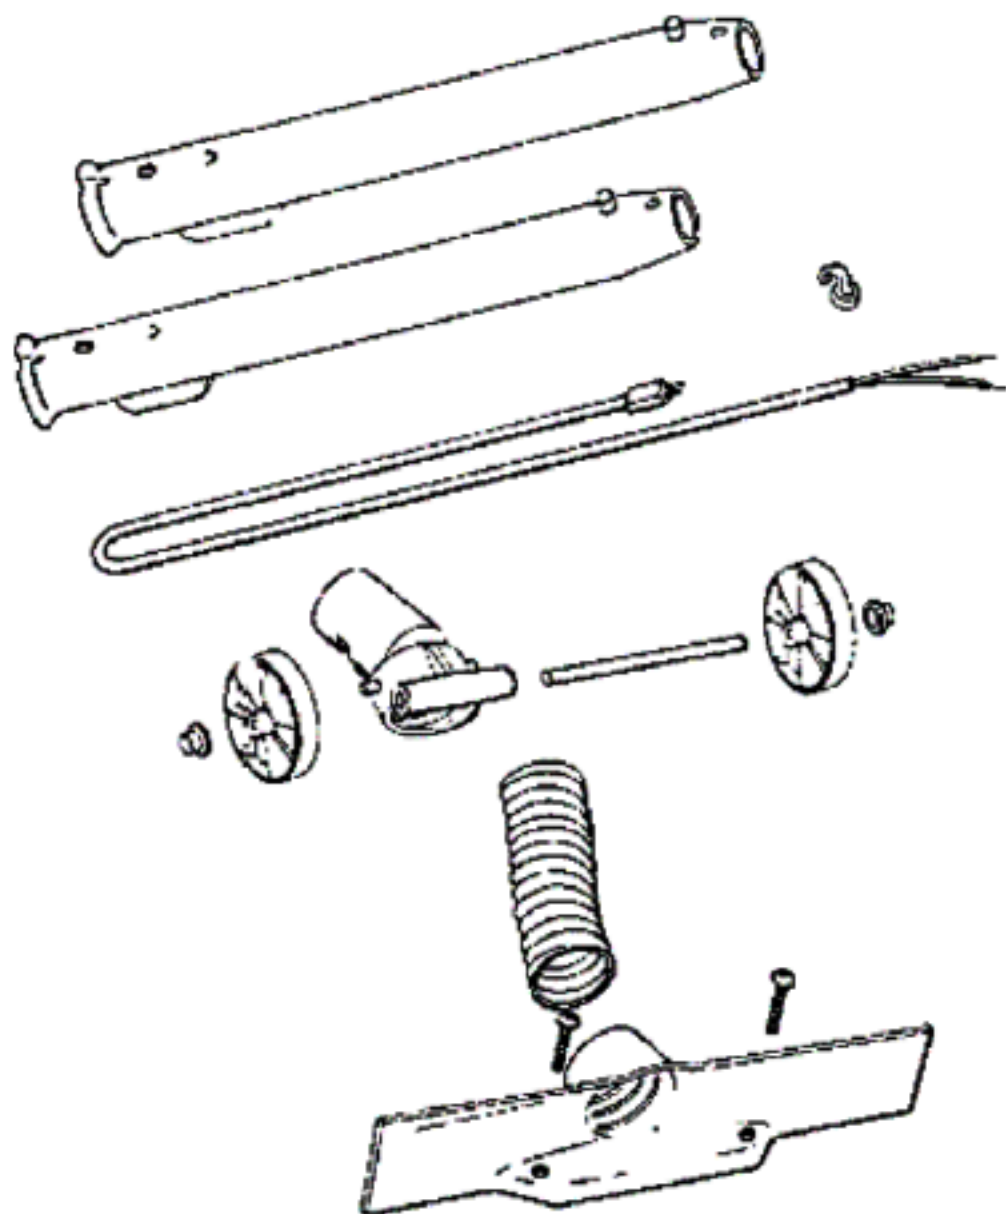

63679-7 LOWER SHELL & WHEEL ASS'Y. (INCLUDES)
37405-1 CASTER ASS'Y
56374 WASHER
52235-22 SCREW

52358
PACKAGE OF
(3) BAGS

PARTS1 - 3985A

Ref #	Part	Description	Comments	Qty
1	26440-22	WHEEL - REAR		
2	26649A-13	BUTTON - SWITCH		
3	26650-7	BUTTON - CORD REEL		
4	26651-4	CONNECTOR ASSY (26651-3)		
5	26653-14	BUTTON - LATCH		
6	26715	GASKET - MOTOR MOUNTING		
7	37403-1	CASTER		
8	37657	FILTER-MOTOR		
9	37710	Discontinued, use 37710- (NLA)		
10	37761-1	BAG INDICATOR ASSY		
11	37781-1	CORD GUIDE (NLA)		
12	37966	SOUND FOAM		
13	52358	PAPER BAG PKG ASSY (STYLE		
14	53141	TIE - CABLE (PURCHASED)		
15	53197-1	SCREWS-PKG 10 (55372-1		
16	53214-2	Discontinued, use 60192- (NLA)		
17	53238-1	SCREW PKG (EW312-6T5Z		
18	53238-22	SCREW PACKAGE		
19	54292	MOTOR ASSY - CTND		
20	55446	NUT - SWITCH (155437)		
21	55463	GASKET - MOTOR STACK		
22	55794	SPRING		
23	55919-1	SHELL GASKET use 58853-1 (NLA)		
24	56326-1	WIRE TUBE (NLA)		
25	56376	WASHER		
26	56750	Discontinued, use 56750- (NLA)		
27	57471-1	Discontinued, use 57471- (NLA)		
28	57580	THERMOSTAT		

28074A SOLE PLATE ASS'Y
 26008 GASKET
 26009
 54522

53412-1 DISTURBULATOR ASS'Y (INCLUDED)
 42262-4 BRISTLE STRIP SET
 13238 DISTURBULATOR TUBE
 53262 TUBE END (2)
 REPAIR KIT
 53136 LOCKNUT
 53088 PULLEY
 53182 WASHER (2)
 53155 KLIPRING
 08101 FELT WASHER (2)
 53282 BEARING & RETAINER ASS'Y (2)
 REPAIR KIT
 53105 HEX NUT
 53262 DIST. REPAIR PKG.

PARTS3 - 3985A

Ref #	Part	Description	Comments	Qty
1	12578B-1	INLET DIVIDER (155310)		
2	25789-1	HOSE use 25789-2 (NLA)		
3	35970-13	POLARIZED CORD & PLUG AS (NLA)		
4	36555-3	WHEEL - BLACK		
5	36769-13	HANDLE SOCKET ASSY		
6	36879-3	STRAIGHT WAND ASSEMBLY		
7	48334	AXLE - WHEEL (155314)		
8	53190-1	BUSHING-PKG 10 (155318)		
9	53200	AXLE BEARING PK (55505 (NLA)		
10	53238-8	SCREW PKG (15543)(EW312-8-8Z)		