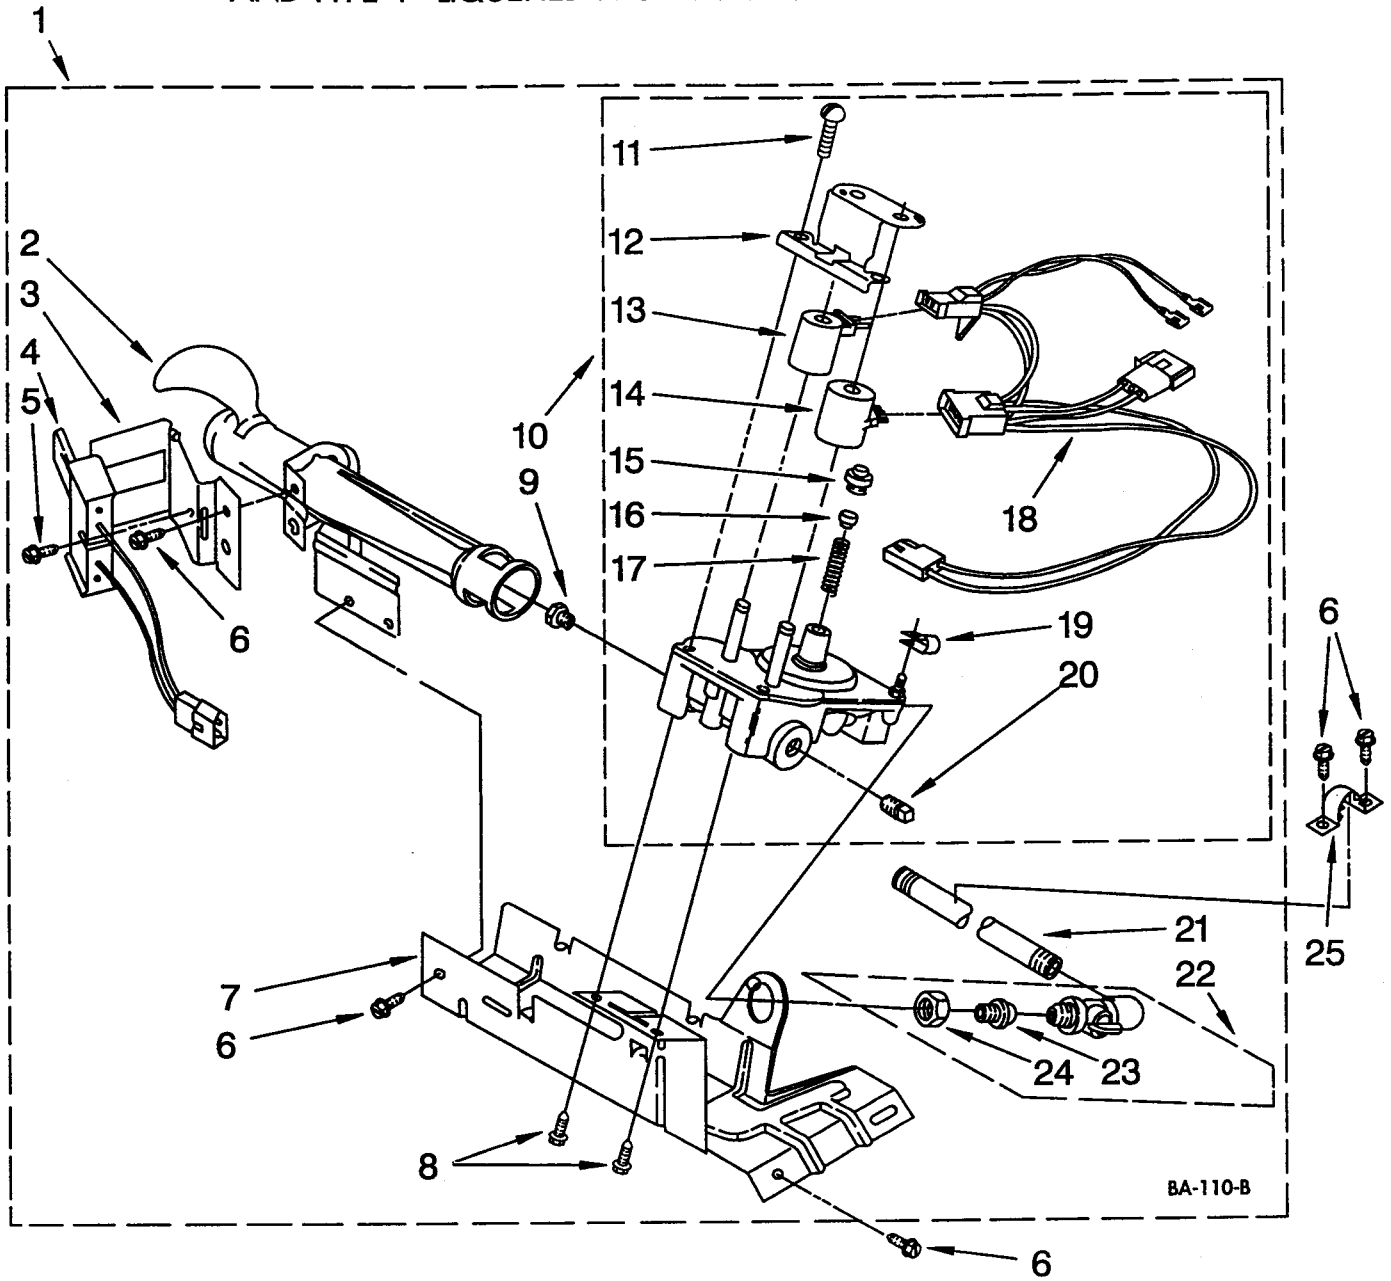

694670 BURNER ASSEMBLY

For Models:GL3030WW1

USE WITH TYPE 1 - NATURAL, TYPE 2 - MIXED, TYPE 3 - MANUFACTURED
AND TYPE 4 - LIQUEFIED PROPANE AND BUTANE GASES