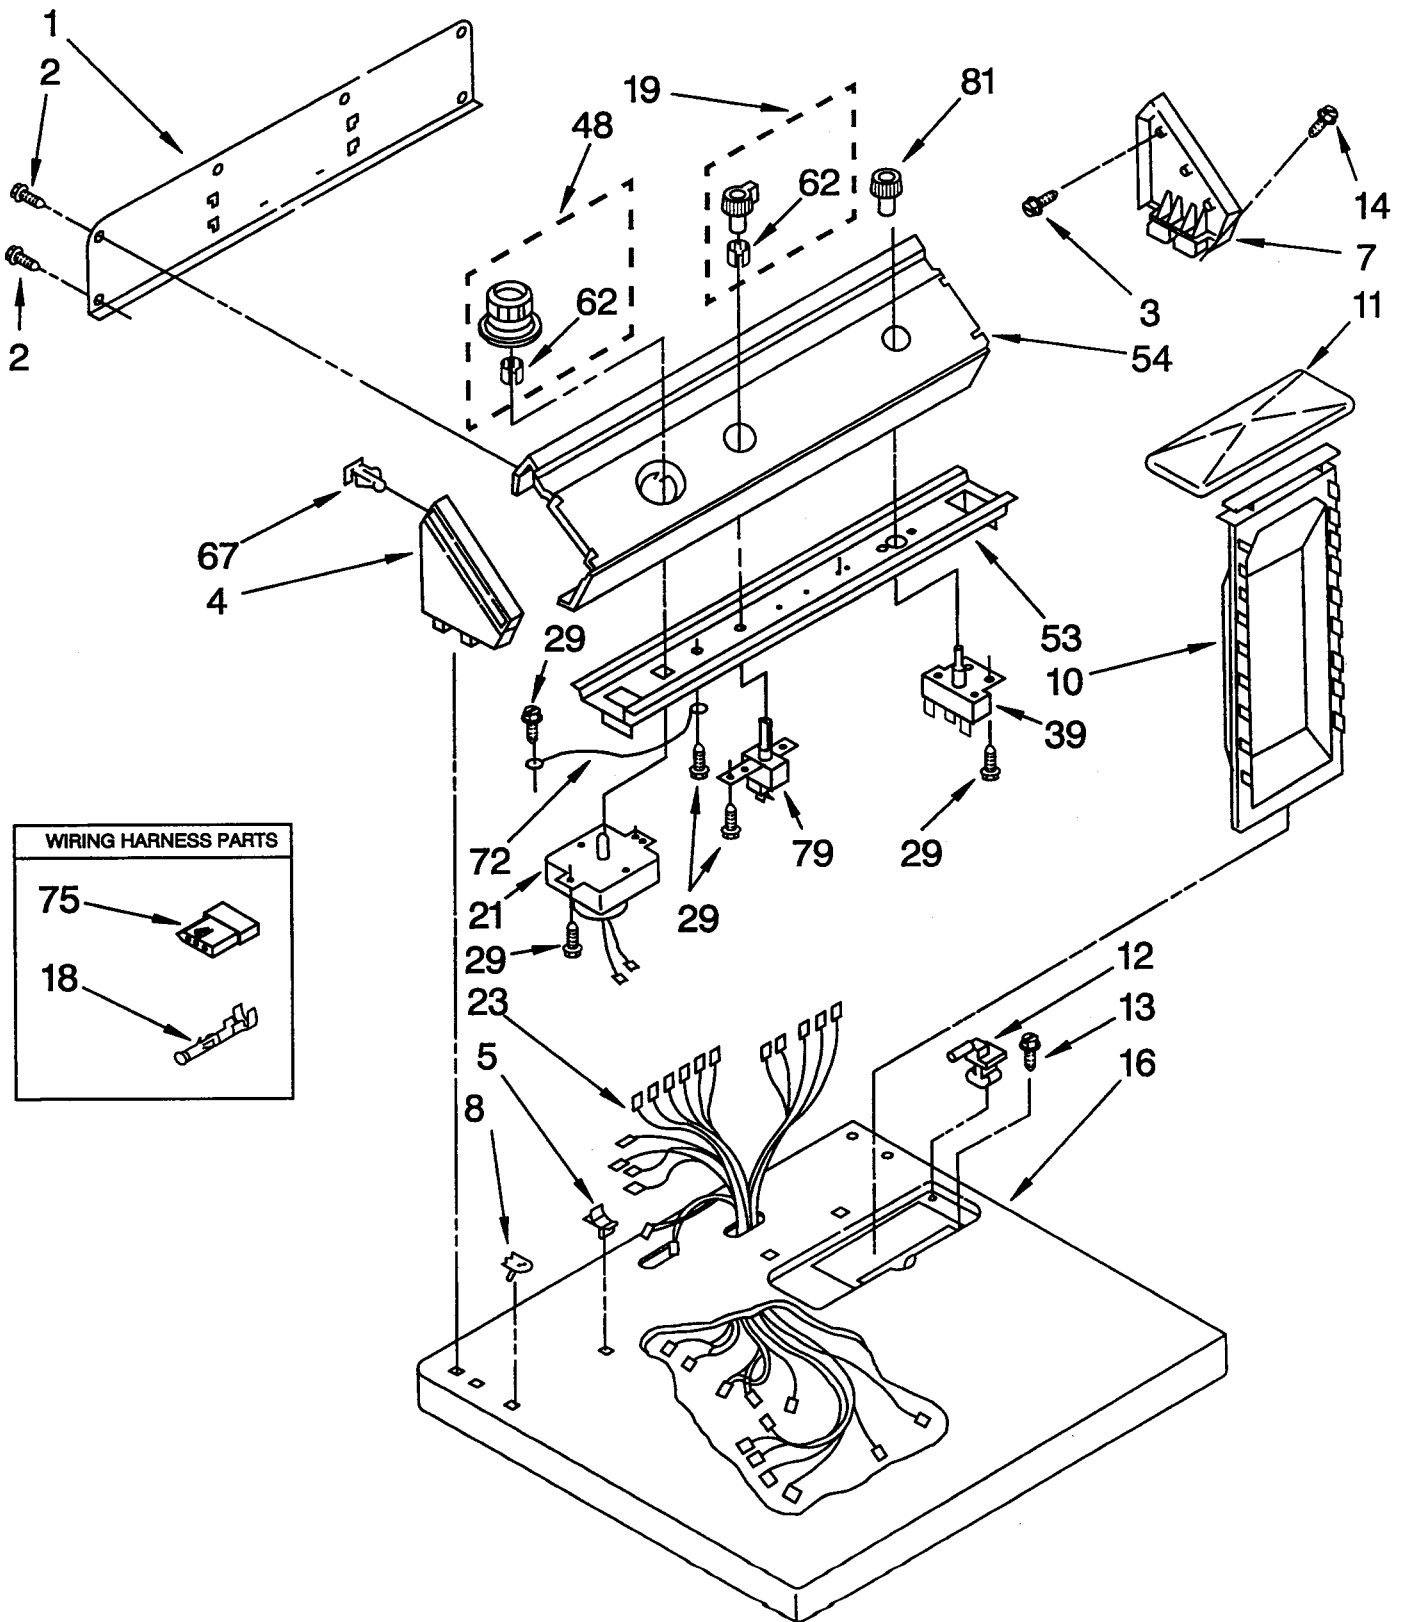

----- Manual continues below -----

PARTS LIST

for

GAS DRYER

MODEL
GL3030WW1

▲ W-White, L-Almond

FOR CUSTOMER SATISFACTION ALWAYS USE
FACTORY SPECIFICATION PARTS

Whirlpool CORPORATION
Benton Harbor, Michigan.

TOP AND CONSOLE PARTS

For Models:GL3030WW1

1	386367	Panel, Rear Console
2	693994	Screw, Hex Washer Head
3	355326	Screw, 13/16 x 5/8
4	63790	Cap, End (L.H.)
5	358472	Stop, Push-In (2)
7	63796	Cap, End (R.H.)
8	358473	Nut, Push-In (2)
10	337448	Screen, Lint
11		Cover, Lint Screen
	688150	White
	689310	Almond
12	339229	Hinge, R.H.
	339230	Hinge, L.H.
13	688983	Screw, 8-18 x 5/8
14	64211	Screw, 8-18 x 1
16		Top
	3393385	White
	3393386	Almond
18	94614	Terminal
19	3348416	Knob, Temperature Selector
21	3393916	Timer Assembly, 60 Hz.
23	3393990	Harness, Wiring
29	339554	Screw
39	660936	Relay, Push-To-Start
48	3387906	Timer Knob & Dial
53	3394061	Bracket, Control
54	3387695	Panel, Control
62	688805	Clip
67	689559	Nut, Push-On (4)
72	690853	Wire, Ground
75	691707	Receptacle, Latching (3-Way) (Uses Terminal 94614)
79	694720	Switch, Temperature Selector
81	696075	Knob, Push-To-Start