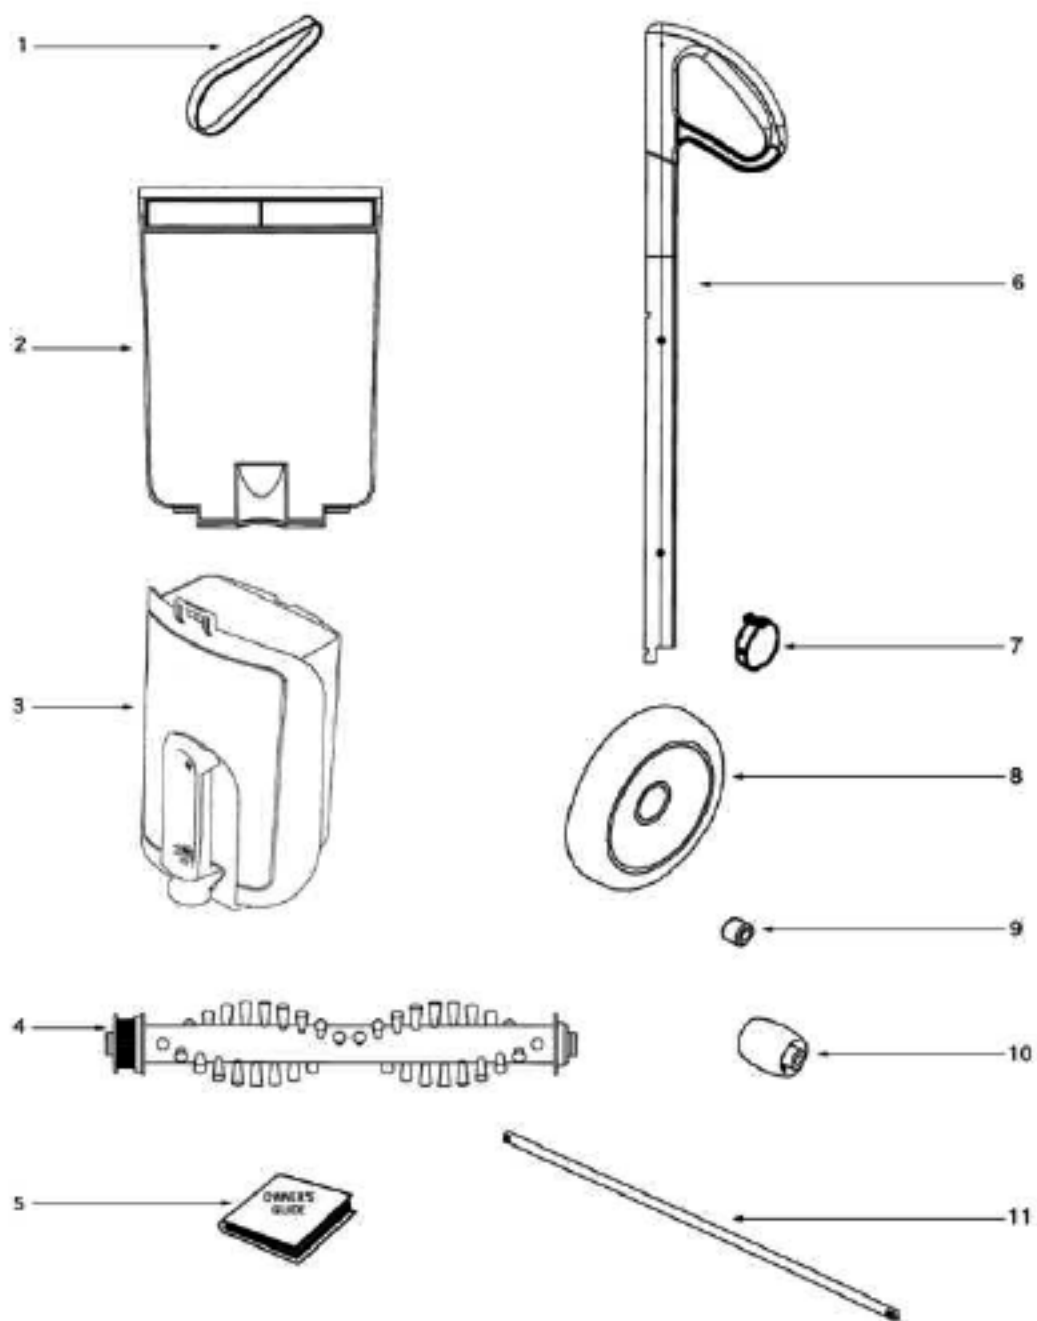

# Eureka 398A Owner's Manual

[Shop genuine replacement parts for Eureka 398A](#)

[Find Your Eureka Vacuum Cleaner Parts - Select From 855 Models](#)

----- Manual continues below -----

Ref#	Part	Description	Comments	Qty
1	60957	BELT		
2	60958	DUST CUP FILTER		
3	60960	DUST CUP ASSY - PACKAGED		
4	60959	DISTURBULATOR ASSY - CART		
5	70878B	OWNERS GUIDE		
6	61326-1	HANDLE ASSEMBLY		
7	61818	TIRE COVER SET - PKGD		
8	60962	REAR WHEEL		
9	60963	FRONT WHEEL ASSEMBLY		
10	60964	GLIDE ROLLER		
11	61310	WHEEL BAR AXLE		
	60000	WHEEL COVER - RIGHT		