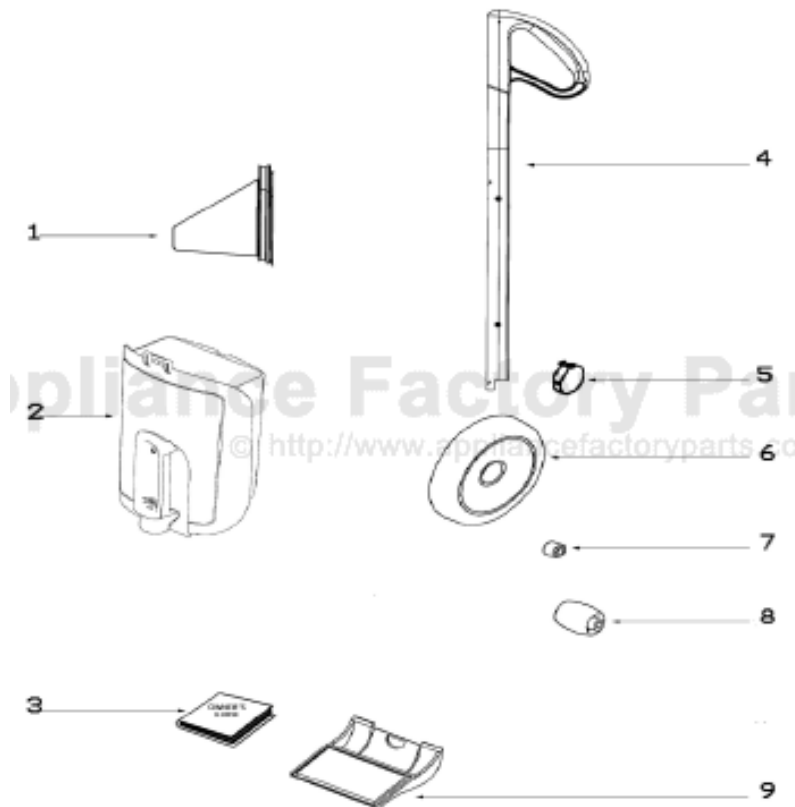

# Eureka 398A Owner's Manual

[Shop genuine replacement parts for Eureka 398A](#)

[Find Your Eureka Vacuum Cleaner Parts - Select From 855 Models](#)

----- Manual continues below -----

Ref#	Part	Description	Comments	Qty
1	60957	BELT		
2	60958	DUST CUP FILTER		
3	60960	DUST CUP ASSY - PACKAGED		
4	60959	DISTURBULATOR ASSY - CART		
5	70878B	OWNERS GUIDE		
6	61326-1	HANDLE ASSEMBLY		
7	61818	TIRE COVER SET - PKGD		
8	60962	REAR WHEEL		
9	60963	FRONT WHEEL ASSEMBLY		
10	60964	GLIDE ROLLER		
11	61310	WHEEL BAR AXLE		
	60000	WHEEL COVER - RIGHT		