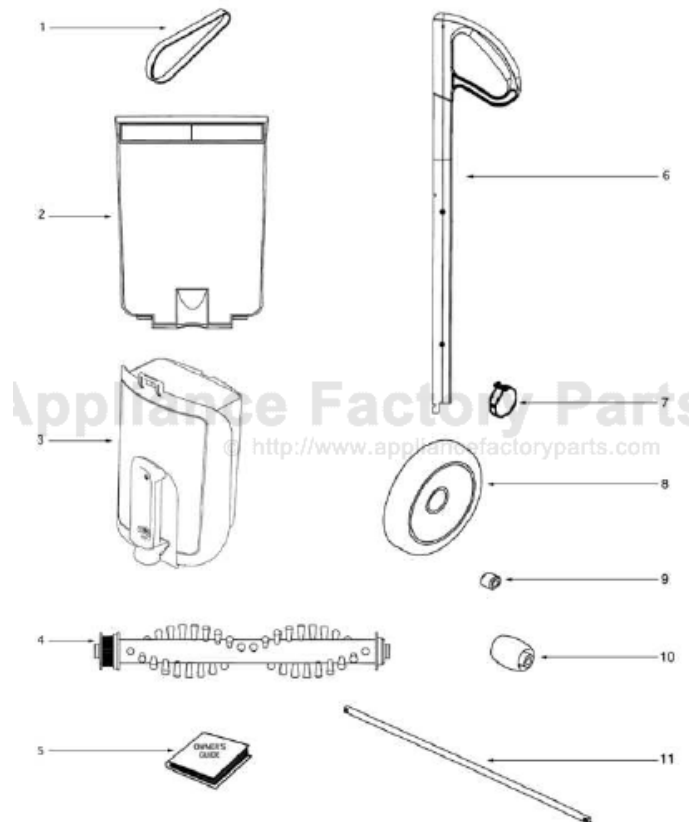

# Eureka 402A Owner's Manual

[Shop genuine replacement parts for Eureka 402A](#)

[Find Your Eureka Vacuum Cleaner Parts - Select From 855 Models](#)

----- Manual continues below -----

Ref#	Part	Description	Comments	Qty
1	60957	BELT		
2	60958	DUST CUP FILTER		
3	60960	DUST CUP ASSY - PACKAGED		
4	60959	DISTURBULATOR ASSY - CART		
5	70878B	OWNERS GUIDE		
6	61326-1	HANDLE ASSEMBLY		
7	61818	TIRE COVER SET - PKGD		
8	60962	REAR WHEEL		
9	60963	FRONT WHEEL ASSEMBLY		
10	60964	GLIDE ROLLER		
11	61310	WHEEL BAR AXLE		
	60000	WHEEL COVER - RIGHT		