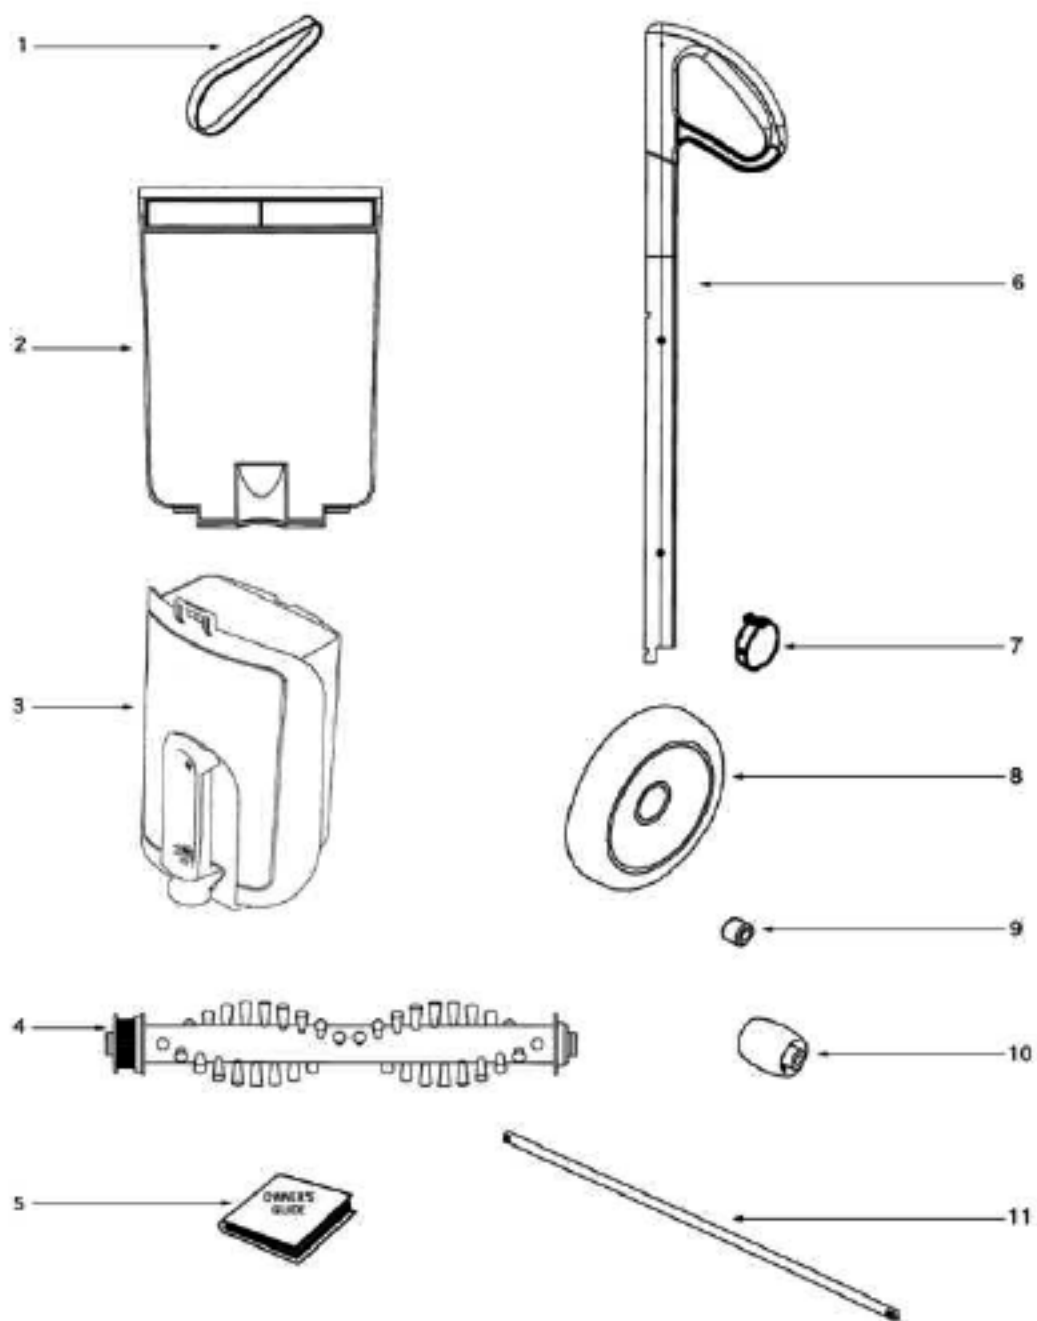

# Eureka 402A Owner's Manual

[Shop genuine replacement parts for Eureka 402A](#)

[Find Your Eureka Vacuum Cleaner Parts - Select From 855 Models](#)

----- Manual continues below -----

Ref#	Part	Description	Comments	Qty
1	60957	BELT		
2	60958	DUST CUP FILTER		
3	60960	DUST CUP ASSY - PACKAGED		
4	60959	DISTURBULATOR ASSY - CART		
5	70878B	OWNERS GUIDE		
6	61326-1	HANDLE ASSEMBLY		
7	61818	TIRE COVER SET - PKGD		
8	60962	REAR WHEEL		
9	60963	FRONT WHEEL ASSEMBLY		
10	60964	GLIDE ROLLER		
11	61310	WHEEL BAR AXLE		
	60000	WHEEL COVER - RIGHT		