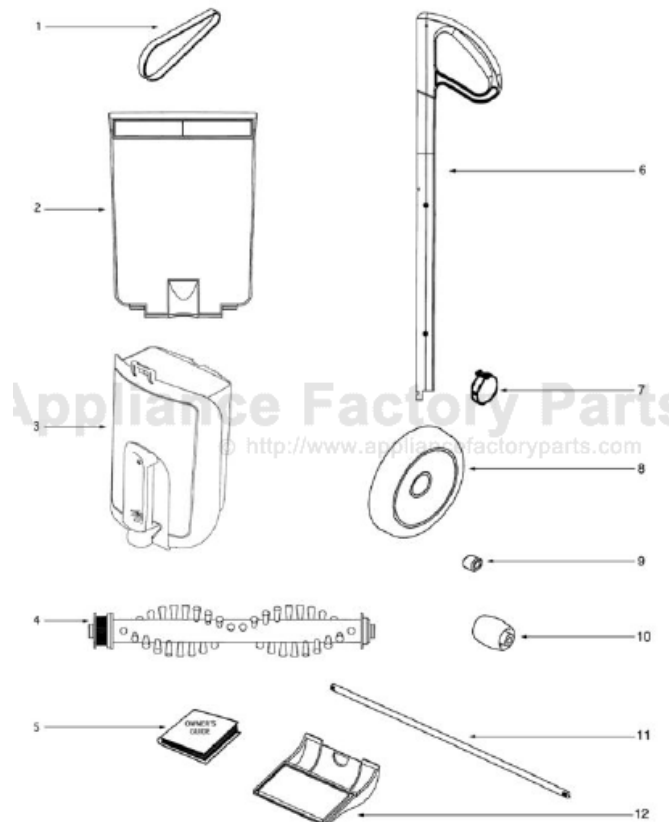

This Owner's Manual is provided and hosted by [Appliance Factory Parts](http://www.appliancefactoryparts.com).

Eureka 402A-2 Owner's Manual

[Shop genuine replacement parts for Eureka 402A-2](#)

[Find Your Eureka Vacuum Cleaner Parts - Select From 853 Models](#)

----- Manual continues below -----

PARTS 1 - 402A-2

Ref #	Part	Description	Comments	Qty
1	E-60957	BELT		
2	E 62130	DUST CUP FILTER PACKAGE D		
3	E 76487	DUST CUP ASSEMBLY		
4	E- 60959	DISTURBULATOR ASSY - CART		
5	E- 77481			
6	E-61326-1	HANDLE ASSEMBLY		
7	E- 61818	TIRE COVER SET - PKGD		
8	E- 60962	REAR WHEEL		
9	E- 60963	FRONT WHEEL ASSEMBLY		
10	E- 60964	GLIDE ROLLER		
11	E-61310	WHEEL BAR AXLE		
12	E- 61929	ACCESS DOOR		