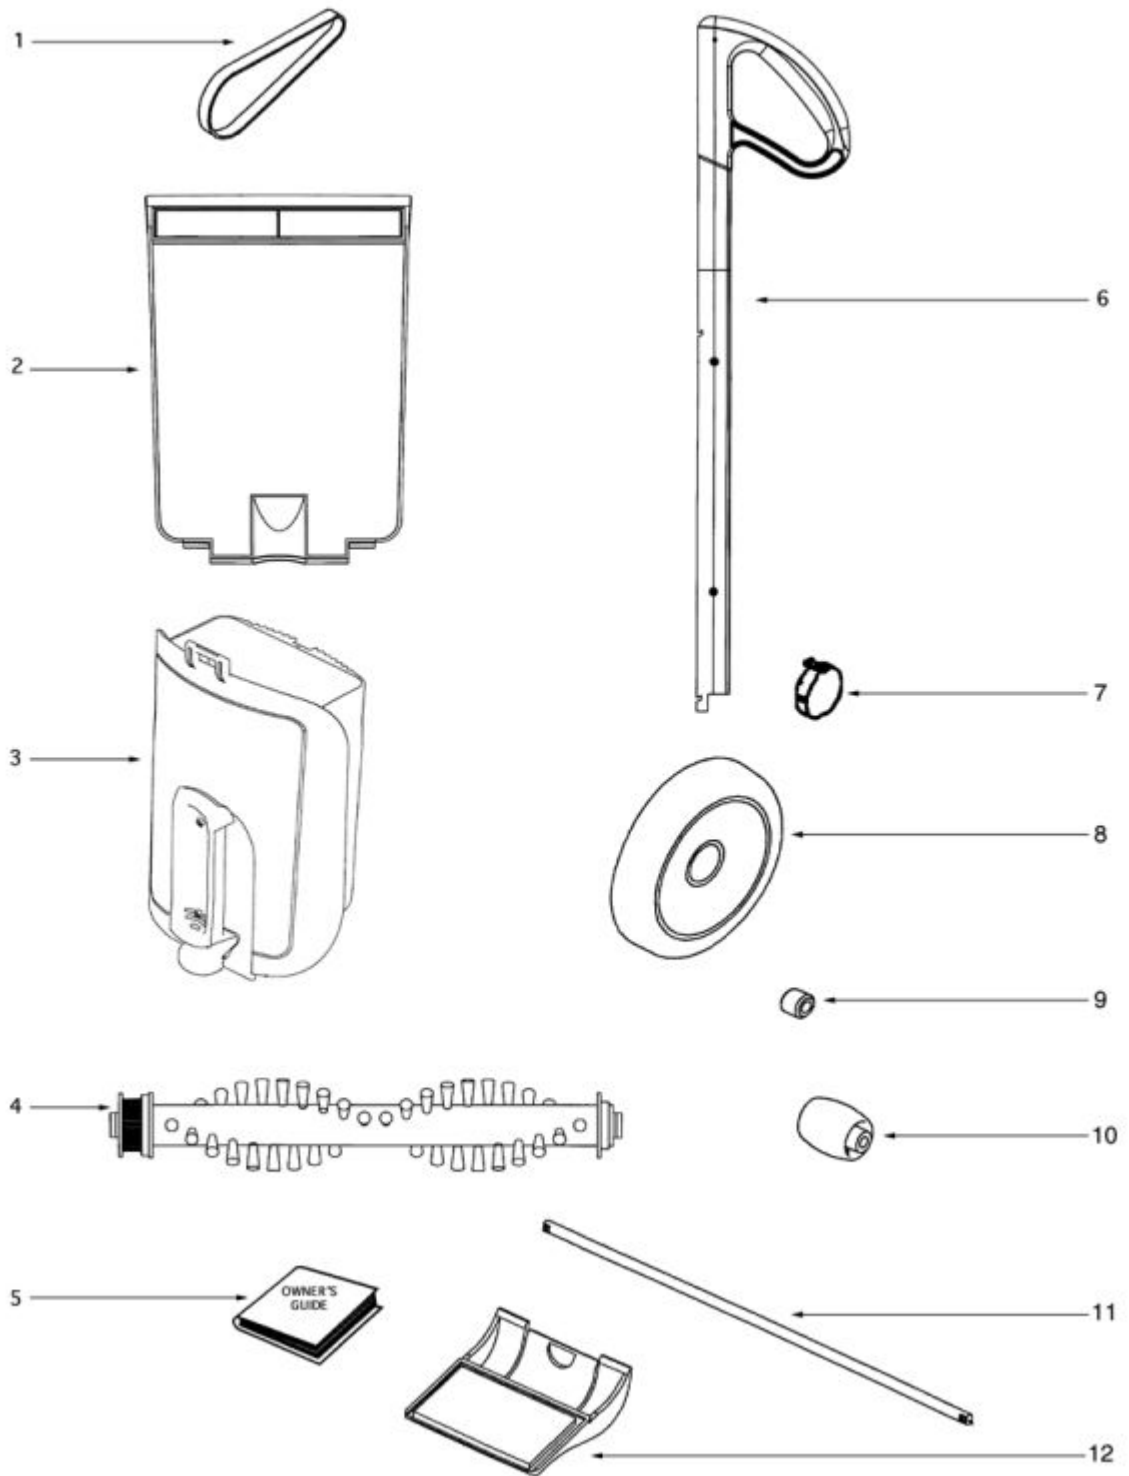

PARTS 1 - 402A-2

PARTS 1 - 402A-2

Ref #	Part	Description	Comments	Qty
1	E-60957	BELT		
2	E 62130	DUST CUP FILTER PACKAGE D		
3	E 76487	DUST CUP ASSEMBLY		
4	E- 60959	DISTURBULATOR ASSY - CART		
5	E- 77481			
6	E-61326-1	HANDLE ASSEMBLY		
7	E- 61818	TIRE COVER SET - PKGD		
8	E- 60962	REAR WHEEL		
9	E- 60963	FRONT WHEEL ASSEMBLY		
10	E- 60964	GLIDE ROLLER		
11	E-61310	WHEEL BAR AXLE		
12	E- 61929	ACCESS DOOR		