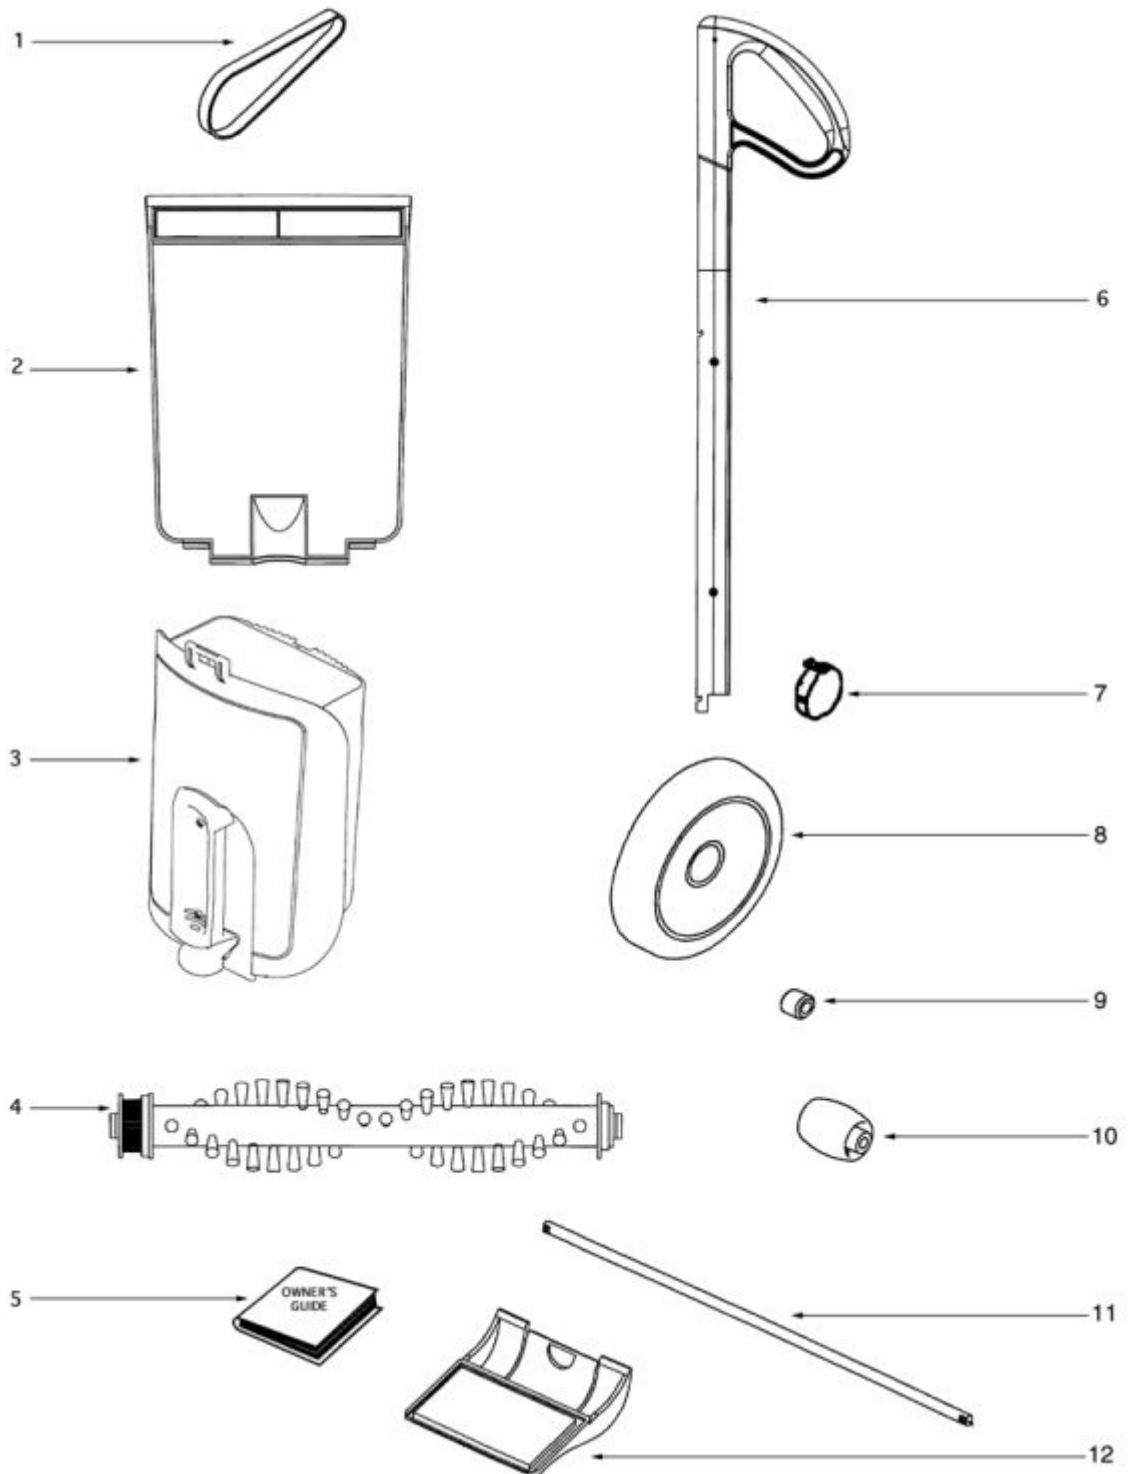

This Owner's Manual is provided and hosted by [Appliance Factory Parts](http://www.appliancefactoryparts.com).

Eureka 402A-2 Owner's Manual

[Shop genuine replacement parts for Eureka 402A-2](#)

[Find Your Eureka Vacuum Cleaner Parts - Select From 853 Models](#)

----- Manual continues below -----

PARTS 1 - 402A-2

Ref #	Part	Description	Comments	Qty
1	E-60957	BELT		
2	E 62130	DUST CUP FILTER PACKAGE D		
3	E 76487	DUST CUP ASSEMBLY		
4	E- 60959	DISTURBULATOR ASSY - CART		
5	E- 77481			
6	E-61326-1	HANDLE ASSEMBLY		
7	E- 61818	TIRE COVER SET - PKGD		
8	E- 60962	REAR WHEEL		
9	E- 60963	FRONT WHEEL ASSEMBLY		
10	E- 60964	GLIDE ROLLER		
11	E-61310	WHEEL BAR AXLE		
12	E- 61929	ACCESS DOOR		