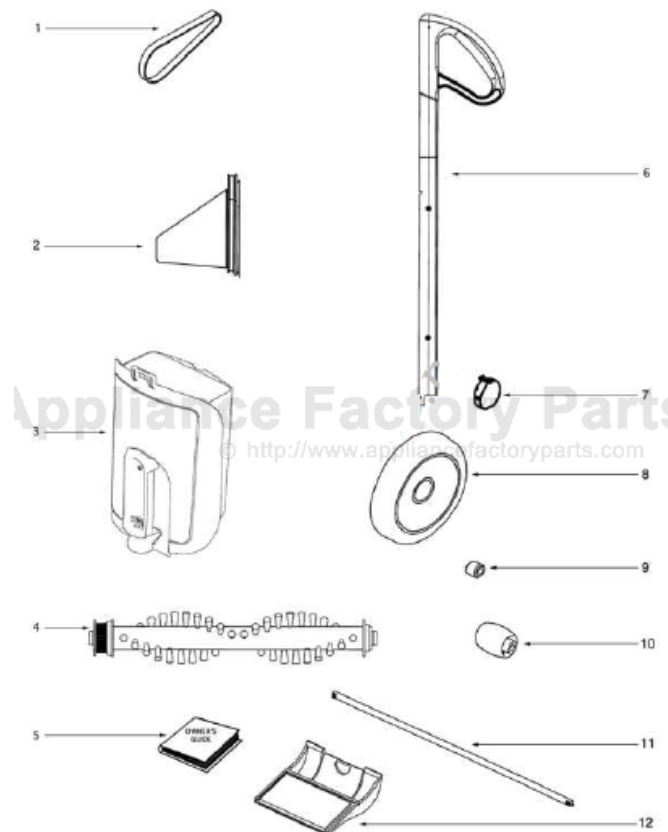

This Owner's Manual is provided and hosted by [Appliance Factory Parts](http://www.appliancefactoryparts.com).

Eureka 403A Owner's Manual

[Shop genuine replacement parts for Eureka 403A](#)

[Find Your Eureka Vacuum Cleaner Parts - Select From 855 Models](#)

----- Manual continues below -----

ACCESSORIES - 403A

Ref #	Part	Description	Comments	Qty
1	60957	BELT		
2	39588	DUST CUP FILTER ASSEMBLY		
3	60960	DUST CUP ASSY - PACKAGED		
4	39589	DISTURBULATOR ASSEMBLY		
5	72680	OWNER'S GUIDE		
6	61326-3	HANDLE ASSY		
7	61818	TIRE COVER SET - PKGD		
8	60962	REAR WHEEL		
9	60963	FRONT WHEEL ASSEMBLY		
10	60964	GLIDE ROLLER		
11	61310	WHEEL BAR AXLE		
12	61829	ACCESS DOOR		