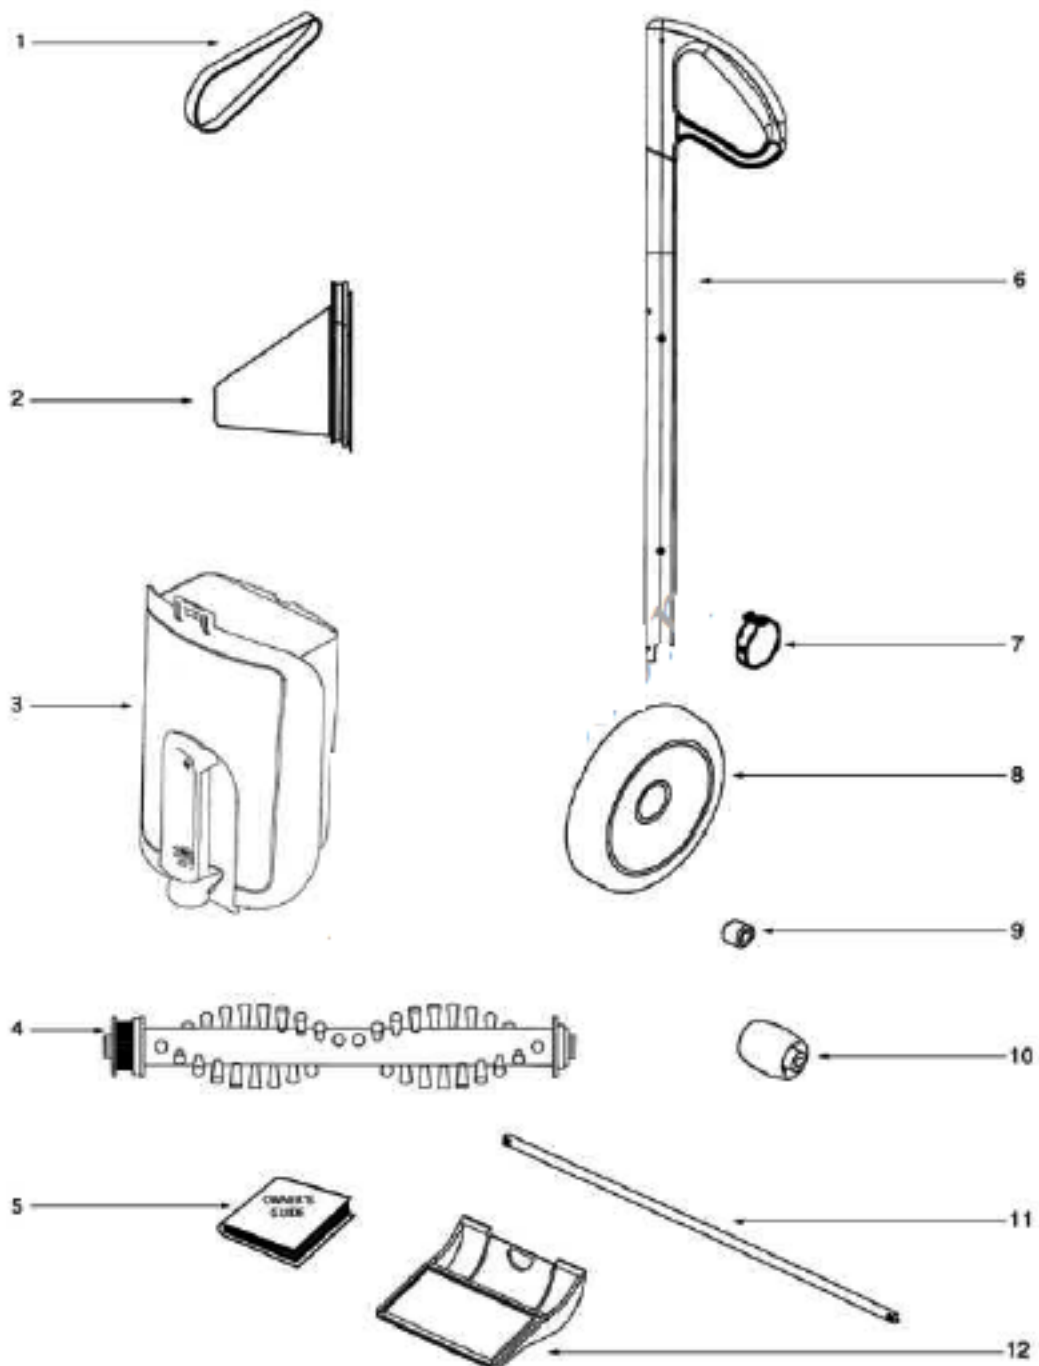

This Owner's Manual is provided and hosted by [Appliance Factory Parts](http://www.appliancefactoryparts.com).

Eureka 403A Owner's Manual

[Shop genuine replacement parts for Eureka 403A](#)

[Find Your Eureka Vacuum Cleaner Parts - Select From 855 Models](#)

----- Manual continues below -----

ACCESSORIES - 403A

Ref #	Part	Description	Comments	Qty
1	60957	BELT		
2	39588	DUST CUP FILTER ASSEMBLY		
3	60960	DUST CUP ASSY - PACKAGED		
4	39589	DISTURBULATOR ASSEMBLY		
5	72680	OWNER'S GUIDE		
6	61326-3	HANDLE ASSY		
7	61818	TIRE COVER SET - PKGD		
8	60962	REAR WHEEL		
9	60963	FRONT WHEEL ASSEMBLY		
10	60964	GLIDE ROLLER		
11	61310	WHEEL BAR AXLE		
12	61829	ACCESS DOOR		