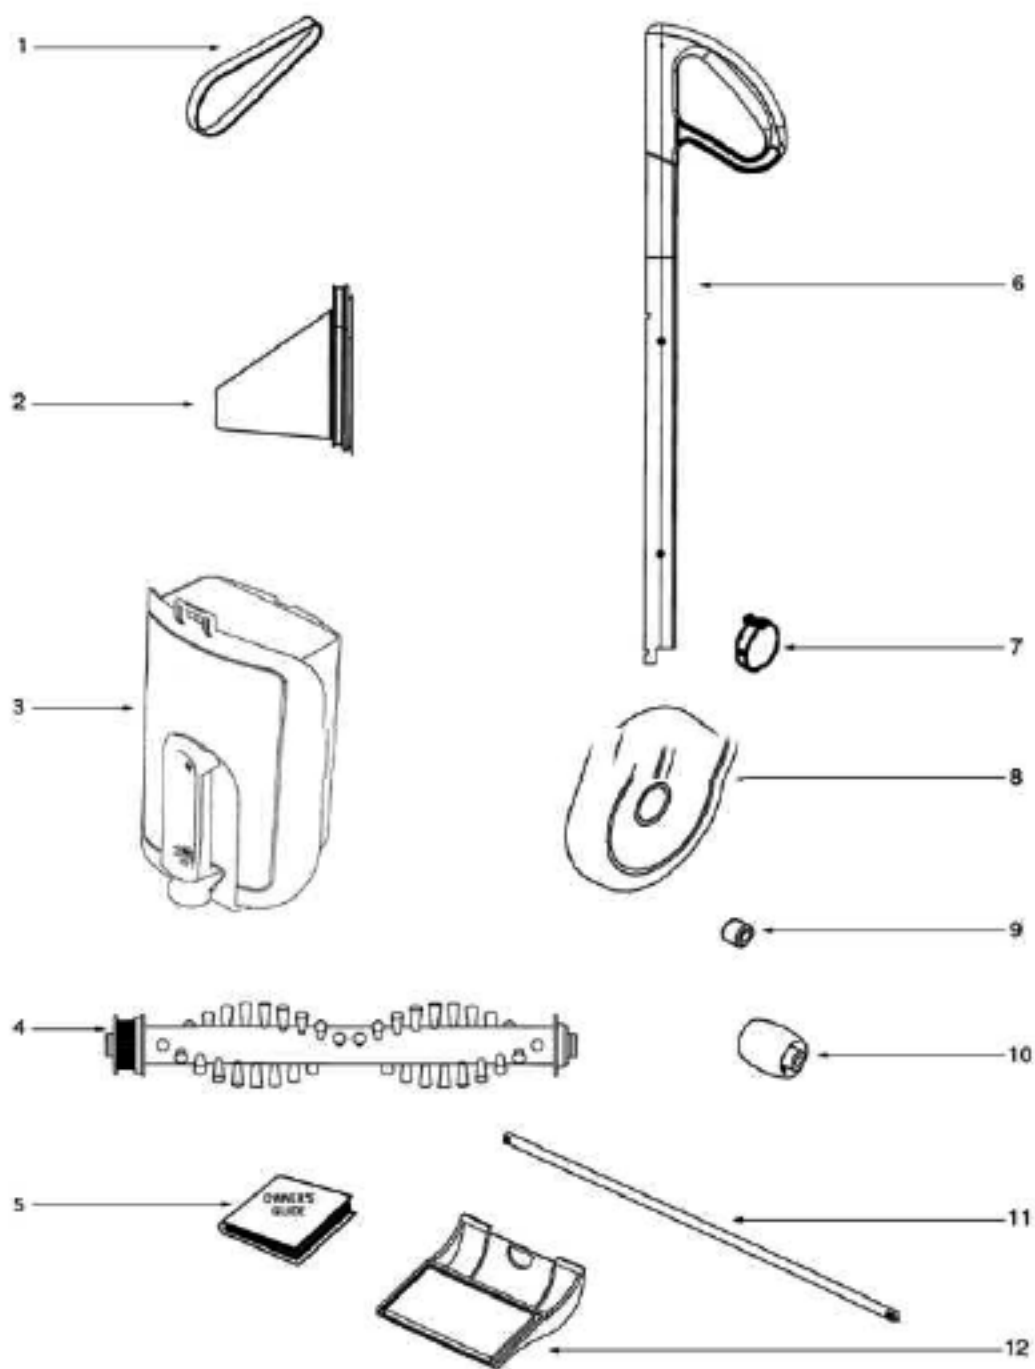

# Eureka 404A Owner's Manual

[Shop genuine replacement parts for Eureka 404A](#)

[Find Your Eureka Vacuum Cleaner Parts - Select From 855 Models](#)

----- Manual continues below -----

Ref#	Part	Description	Comments	Qty
1	60957	BELT		
2	39588	DUST CUP FILTER ASSEMBLY		
3	60960	DUST CUP ASSY - PACKAGED		
4	39589	DISTURBULATOR ASSEMBLY		
5	72680	OWNER'S GUIDE		
6	61326-2	HANDLE ASSEMBLY		
7	61818	TIRE COVER SET - PKGD		
8	60962	REAR WHEEL		
9	60963	FRONT WHEEL ASSEMBLY		
10	60964	GLIDE ROLLER		
11	61310	WHEEL BAR AXLE		
12	61929	ACCESS DOOR		