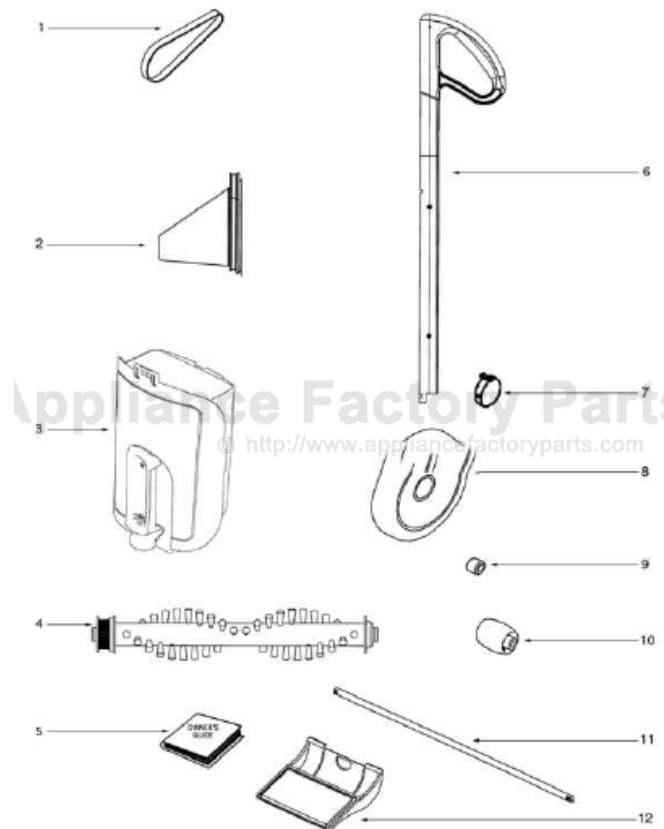

# Eureka 404A Owner's Manual

[Shop genuine replacement parts for Eureka 404A](#)

[Find Your Eureka Vacuum Cleaner Parts - Select From 855 Models](#)

----- Manual continues below -----

Ref#	Part	Description	Comments	Qty
1	60957	BELT		
2	39588	DUST CUP FILTER ASSEMBLY		
3	60960	DUST CUP ASSY - PACKAGED		
4	39589	DISTURBULATOR ASSEMBLY		
5	72680	OWNER'S GUIDE		
6	61326-2	HANDLE ASSEMBLY		
7	61818	TIRE COVER SET - PKGD		
8	60962	REAR WHEEL		
9	60963	FRONT WHEEL ASSEMBLY		
10	60964	GLIDE ROLLER		
11	61310	WHEEL BAR AXLE		
12	61929	ACCESS DOOR		