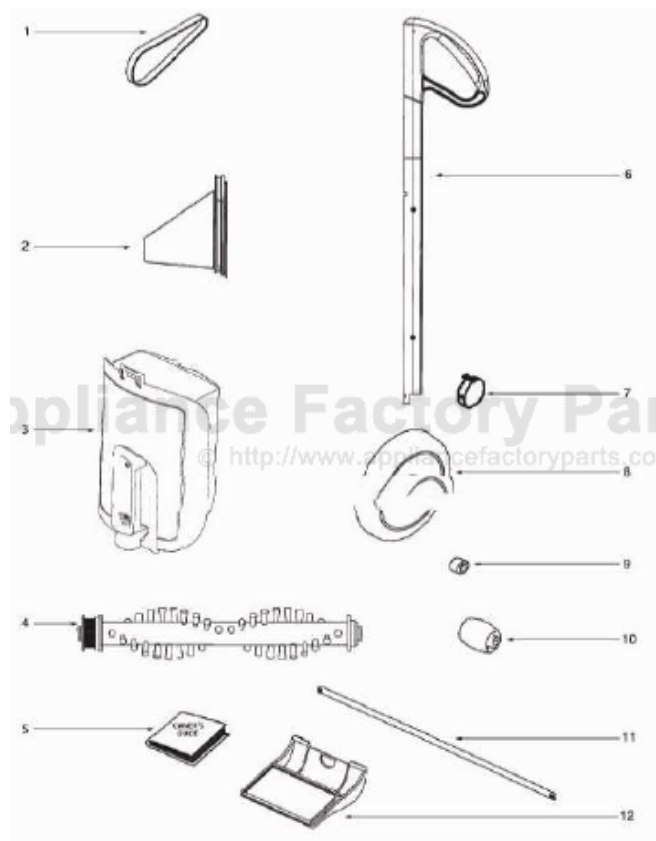

This Owner's Manual is provided and hosted by [Appliance Factory Parts](http://www.appliancefactoryparts.com).

Eureka 405A Owner's Manual

[Shop genuine replacement parts for Eureka 405A](#)

[Find Your Eureka Vacuum Cleaner Parts - Select From 855 Models](#)

----- Manual continues below -----

Ref#	Part	Description	Comments	Qty
1	60957	BELT		
2	39588	DUST CUP FILTER ASSEMBLY		
3	39895	DUST CUP ASSEMBLY		
4	39589	DISTURBULATOR ASSEMBLY		
5	72680	OWNER'S GUIDE		
6	61326-1	HANDLE ASSEMBLY		
7	61818	TIRE COVER SET - PKGD	Pkg of 2, 1 left and 1 right	
8	60962	REAR WHEEL		
9	60963	FRONT WHEEL ASSEMBLY	Pkg of 2	
10	60964	GLIDE ROLLER		
11	61310	WHEEL BAR AXLE		
12	61929	ACCESS DOOR		