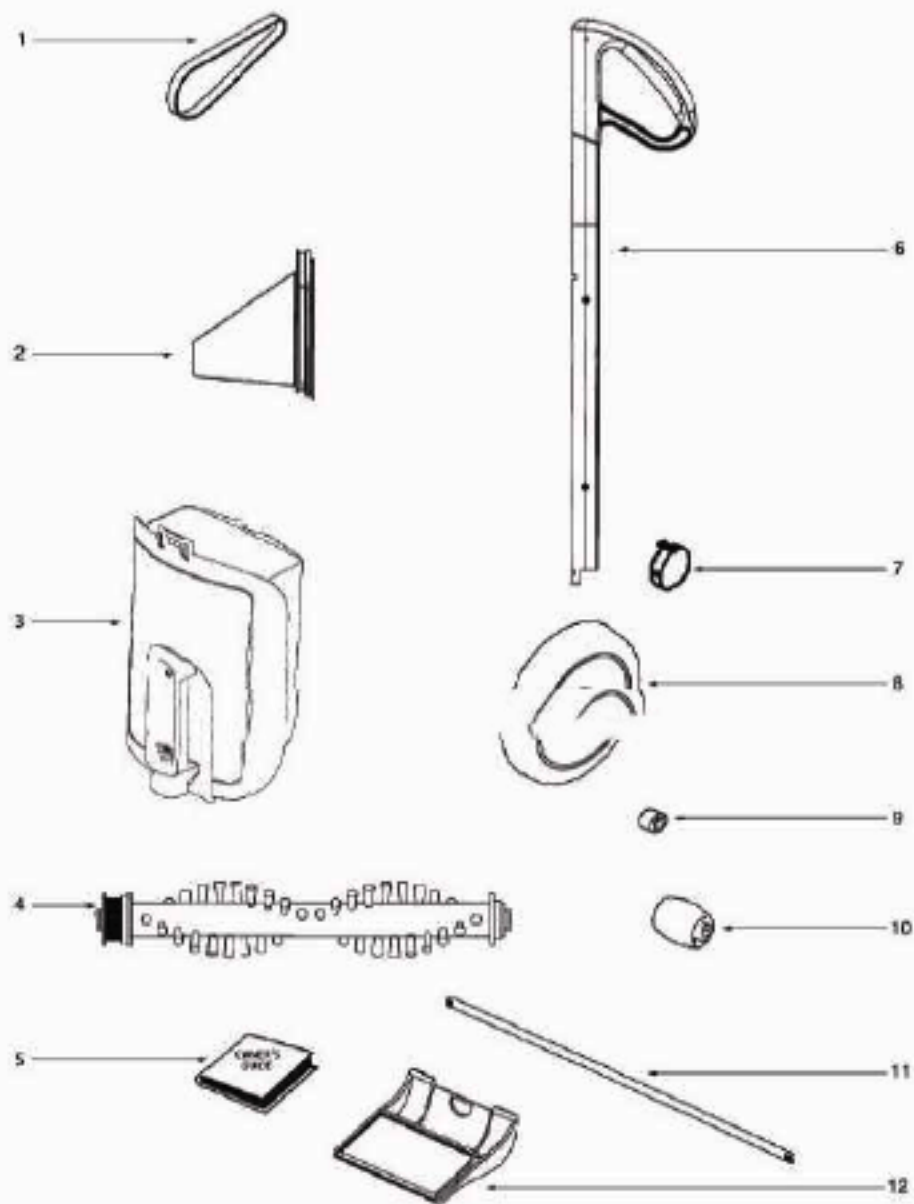

This Owner's Manual is provided and hosted by [Appliance Factory Parts](http://www.appliancefactoryparts.com).

Eureka 405A Owner's Manual

[Shop genuine replacement parts for Eureka 405A](#)

[Find Your Eureka Vacuum Cleaner Parts - Select From 855 Models](#)

----- Manual continues below -----

Ref#	Part	Description	Comments	Qty
1	60957	BELT		
2	39588	DUST CUP FILTER ASSEMBLY		
3	39895	DUST CUP ASSEMBLY		
4	39589	DISTURBULATOR ASSEMBLY		
5	72680	OWNER'S GUIDE		
6	61326-1	HANDLE ASSEMBLY		
7	61818	TIRE COVER SET - PKGD	Pkg of 2, 1 left and 1 right	
8	60962	REAR WHEEL		
9	60963	FRONT WHEEL ASSEMBLY	Pkg of 2	
10	60964	GLIDE ROLLER		
11	61310	WHEEL BAR AXLE		
12	61929	ACCESS DOOR		