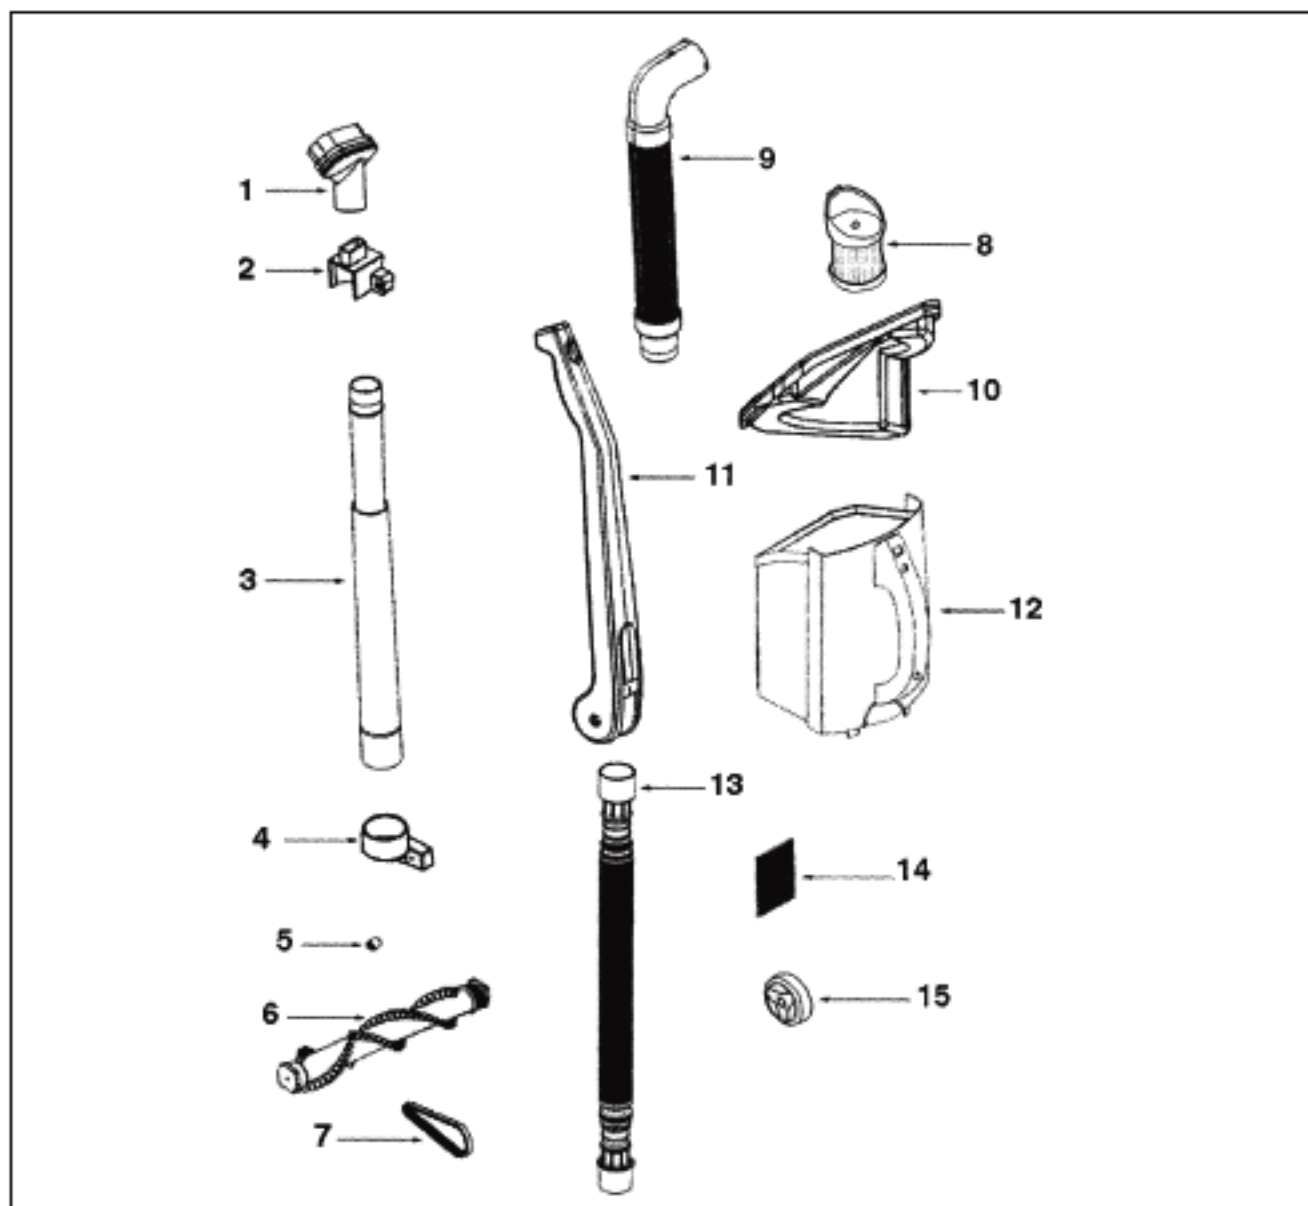

## MINI WHIRLWIND

Model 410AT, 410AT-1, 410AT-2, 410BT

KEY	PART NO.	DESCRIPTION
1	E-61126	Dust Brush
2	E-61425	Dust Brush Support
3	E-61127	Nesting Wands
4	E-61426	Wand Support
5	E-61164	Front Wheel
6	E-61325	Brushroll
7	E-61429	Belt
8	NLA	Dust Cup Filter 410AT Foam (Order E-61926-1)
8	E-61930	Dust Cup Filter Pleated With Separator

KEY	PART NO.	DESCRIPTION
9	E-61309	Hose Assembly
10	E-61538	Dust Cup Filter Support
11	E-61428	Handle Assembly
12	E-61322-1	Dust Cup
	E-61926-1	Dust Cup Assembly With Filter
13	E-61308	Hose Assembly
14	E-61427	Outlet Filter
15	E-61424	Rear Wheel