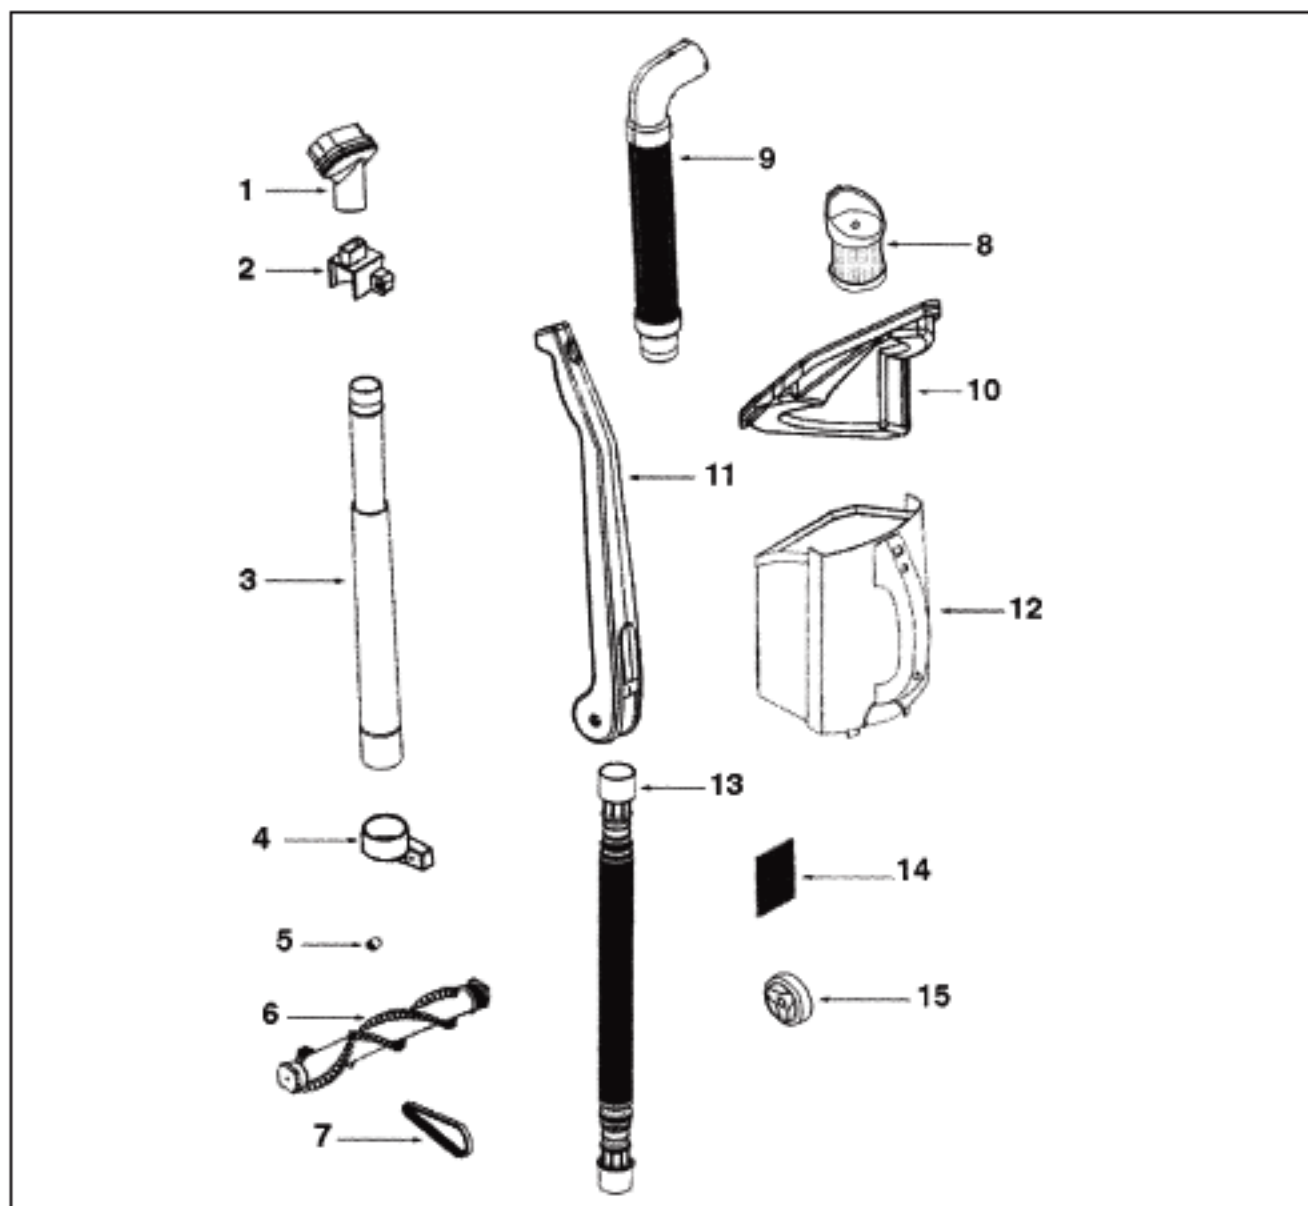

EUREKA Original & Replacement

MINI WHIRLWIND

Model 410AT, 410AT-1, 410AT-2, 410BT

KEY	PART NO.	DESCRIPTION
1	E-61126	Dust Brush
2	E-61425	Dust Brush Support
3	E-61127	Nesting Wands
4	E-61426	Wand Support
5	E-61164	Front Wheel
6	E-61325	Brushroll
7	E-61429	Belt
8	NLA	Dust Cup Filter 410AT Foam (Order E-61926-1)
8	E-61930	Dust Cup Filter Pleated With Separator

KEY	PART NO.	DESCRIPTION
9	E-61309	Hose Assembly
10	E-61538	Dust Cup Filter Support
11	E-61428	Handle Assembly
12	E-61322-1	Dust Cup
	E-61926-1	Dust Cup Assembly With Filter
13	E-61308	Hose Assembly
14	E-61427	Outlet Filter
15	E-61424	Rear Wheel