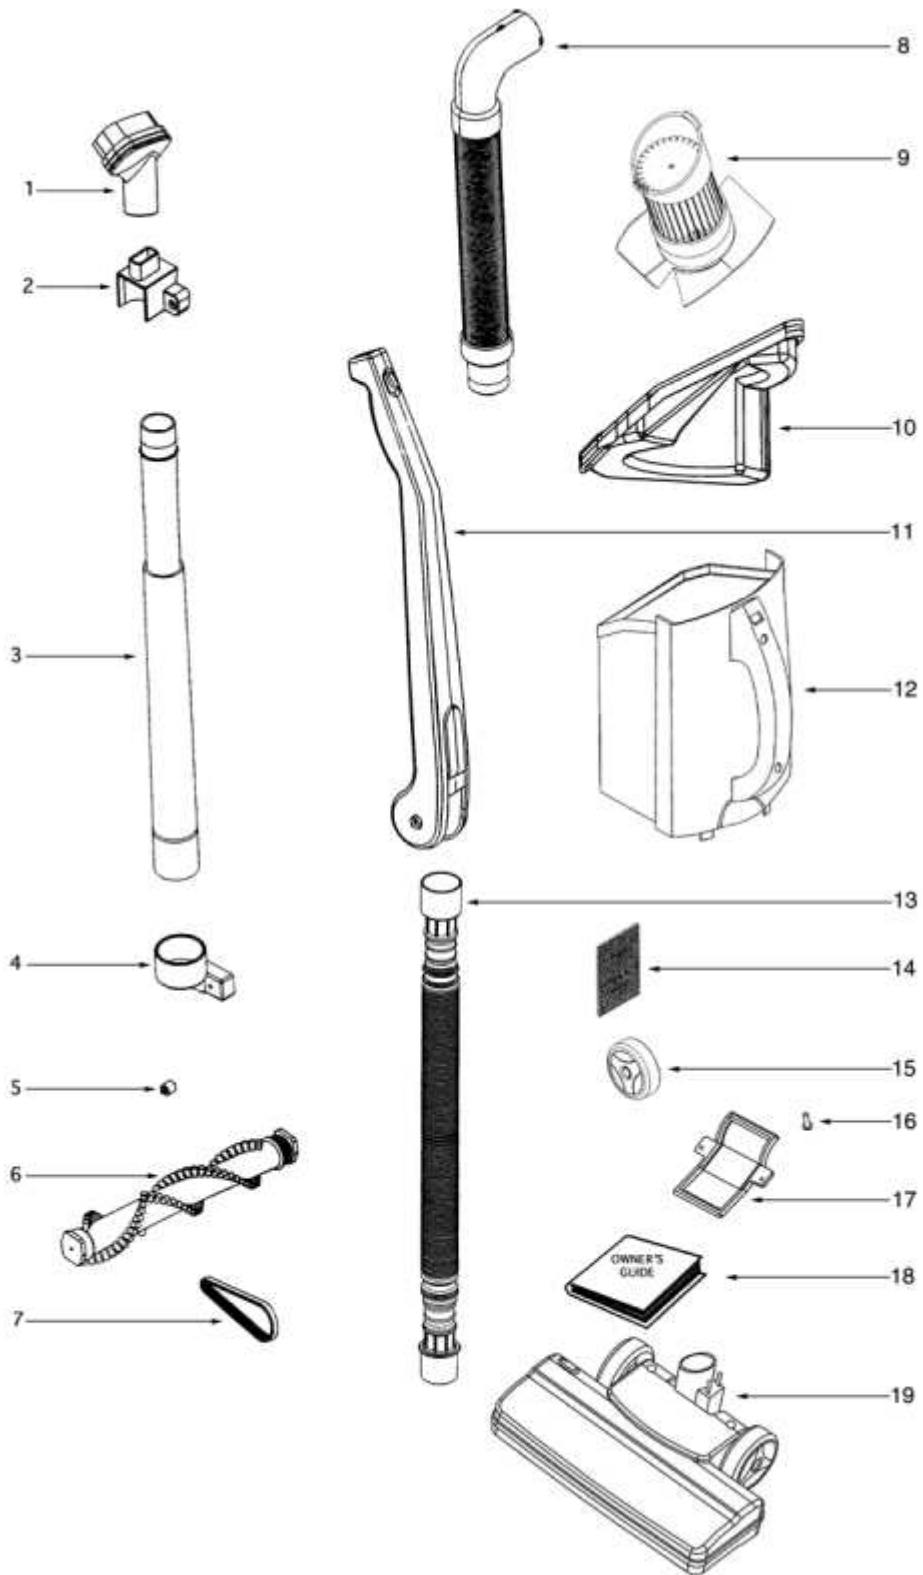

This Owner's Manual is provided and hosted by [Appliance Factory Parts](http://www.appliancefactoryparts.com).

Eureka 411A Owner's Manual

[Shop genuine replacement parts for Eureka 411A](#)

[Find Your Eureka Vacuum Cleaner Parts - Select From 853 Models](#)

----- Manual continues below -----

Ref #	Part	Description	Comments	Qty
1	61126-1	DUSTING BRUSH		
2	61425	DUSTING BRUSH SUPPORT		
3	61127-1	NESTING WAND SET		
4	61426	WAND SUPPORT		
5	61164	FRONT WHEEL ASSEMBLY		
6	61325	BRUSH ROLL ASSY		
7	61429	BELT		
8	61309-1	HOSE ASSEMBLY		
9	61930-1	FILTER ASSY W/DUST SEPARA		
10	61538-2	DUST CUP LID		
11	61428-1	HANDLE ASSEMBLY		
12	61322-1	DUST CUP ASSY		
13	61307	EXTENTION HOSE ASSEMBLY		
14	61427	OUTLET FILTER		
15	61214-1	REAR WHEEL ASSEMBLY		
16	61934	SCREW PACKAGE		
17	61946	CLEAN OUT PORT & SCREWS-P		
18	70883C	OWNER'S GUIDE		
19	61933-1	NOZZLE BASE ASSY		