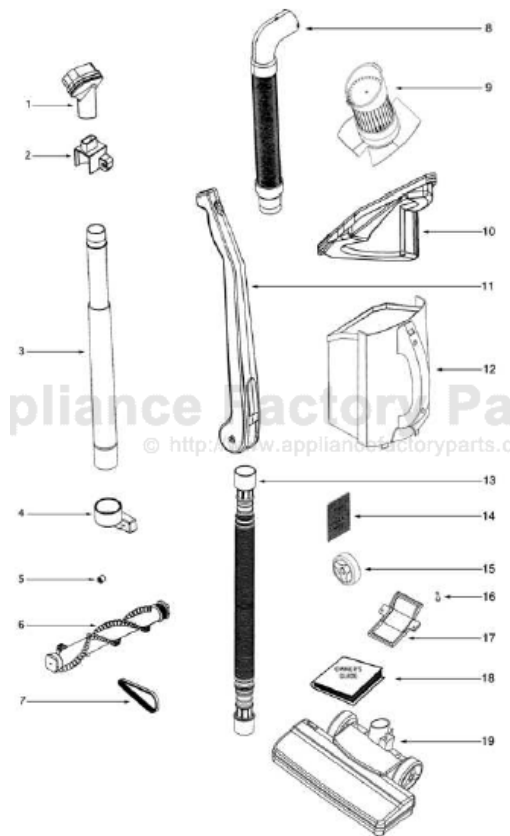

This Owner's Manual is provided and hosted by [Appliance Factory Parts](http://www.appliancefactoryparts.com).

Eureka 411A Owner's Manual

[Shop genuine replacement parts for Eureka 411A](#)

[Find Your Eureka Vacuum Cleaner Parts - Select From 853 Models](#)

----- Manual continues below -----

Ref #	Part	Description	Comments	Qty
1	61126-1	DUSTING BRUSH		
2	61425	DUSTING BRUSH SUPPORT		
3	61127-1	NESTING WAND SET		
4	61426	WAND SUPPORT		
5	61164	FRONT WHEEL ASSEMBLY		
6	61325	BRUSH ROLL ASSY		
7	61429	BELT		
8	61309-1	HOSE ASSEMBLY		
9	61930-1	FILTER ASSY W/DUST SEPARA		
10	61538-2	DUST CUP LID		
11	61428-1	HANDLE ASSEMBLY		
12	61322-1	DUST CUP ASSY		
13	61307	EXTENTION HOSE ASSEMBLY		
14	61427	OUTLET FILTER		
15	61214-1	REAR WHEEL ASSEMBLY		
16	61934	SCREW PACKAGE		
17	61946	CLEAN OUT PORT & SCREWS-P		
18	70883C	OWNER'S GUIDE		
19	61933-1	NOZZLE BASE ASSY		