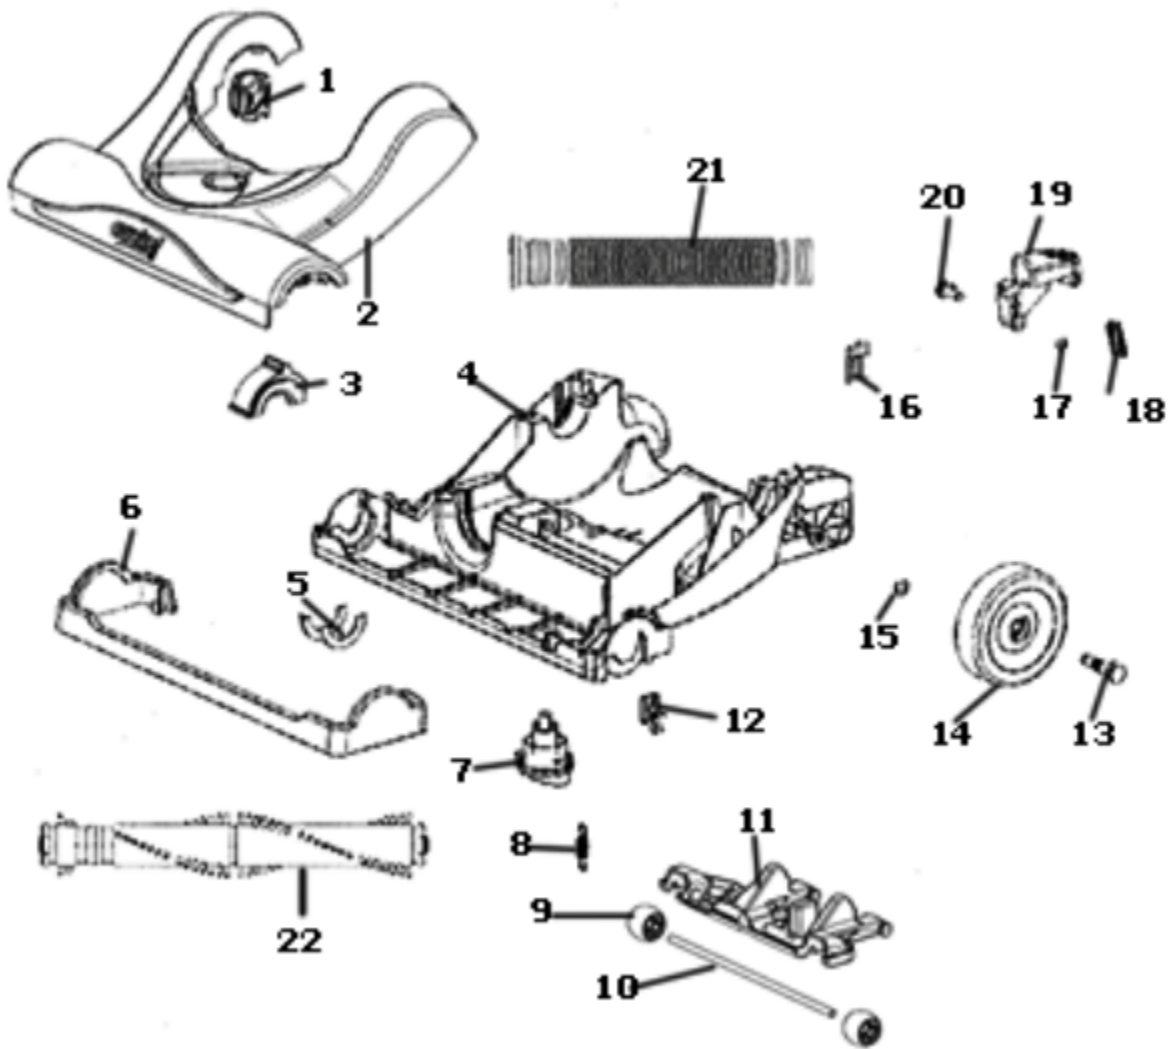

Base & Hood - 4235AZ

Ref #	Part	Description	Comments	Qty
1	80682-534N	LEVER - HEIGHT ADJUSTMENT		
2	16073-2	HOOD ASSEMBLY - PACKAGED		
3	81248	BELT CAP ASSEMBLY		
4	80664A-453N	BASE		
5	73114	FELT - BASE		
6	80669-453N	FURNITURE GUARD		
7	80681A-534N	ACTUATOR - HEIGHT		
8	54943	SPRING PACKAGE		
9	81313A-355N	WHEEL - FRONT		
10	80704-1	AXLE - WHEEL CARRIAGE		
11	80683-453N	WHEEL CARRIAGE		
12	81258-1	BRISTLE INSERT ASSEMBLY		
13	78539	AXLE - REAR WHEEL		
14	80797-1	REAR WHEEL ASSEMBLY		
15	54432-2	PACKAGE - RETAINING RING		
16	38063	GUARD - BELT		
17	54432-6	PACKAGE - RETAINING RING		
18	54943-2	SPRING PACKAGE		
19	81011-453N	HANDLE - RELEASE PEDAL		
20	78138	PIVOT - HANDLE RELEASE		
21	81247-1	BASE HOSE ADAPTOR ASSY		
22	63391-1	DISTURBULATOR ASSEMBLY -		
	61120C	BELT PKG ASSY-STYLE U EXT