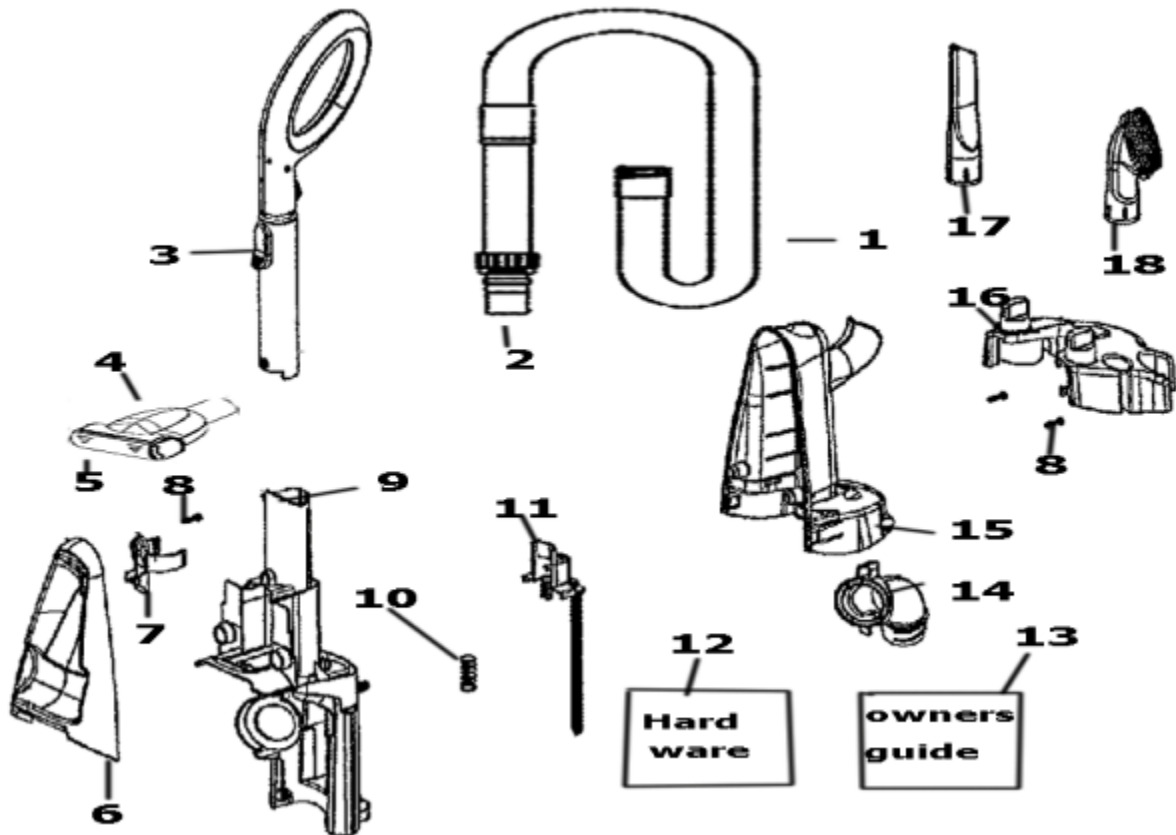

Handle & Accessories - 4235AZ

Handle & Accessories - 4235AZ

Ref #	Part	Description	Comments	Qty
1	16074-1	HOSE ASSEMBLY - CARTONED		
2	81218-1	TELESCOPIC WAND ASSEMBLY		
3	81788-1	HANDLE AND TUBE ASSEMBLY		
4	81295	TURBO NOZZLE ASSEMBLY		
5	75914	BELT - TURBO		
6	80709-426N	COVER - TURBO NOZZLE		
7	80914-453N	CLIP - TURBO		
8	53238-27	SCREW PACKAGE		
9	81642-1	UPPER REAR HOUSING & GRAP		
10	54943-3	SPRING PACKAGE		
11	80634-534N	ROD - CORD REWIND		
12	81897A	PACKAGE - HARDWARE		
13	81221	OWNERS GUIDE		
14	81060	HOSE ADAPTOR ASSEMBLY		
15	80913-426N	COVER - REAR HANDLE		
16	80708-426N	TOOL CADDY		
17	80707-453N	CREVICE TOOL		
18	39379-2	COMBINATION BRUSH - BRIST		

Main Body - 4235AZ

Ref #	Part	Description	Comments	Qty
1	81312-1	REAR HOUSING & GRAPHICS A		
2	81062-1	HOSE COUPLING ASSEMBLY		
3	81261A	JUMPER - WIRE ASSEMBLY		
4	82207-2	CORDREEL COVER ASSEMBLY (
5	80613-1	CORD REEL ASSEMBLY		
6	81249-1	DOOR - EXHAUST FILTER ASS		
7	81250-3	FILTER ASSY-EUREKA HF-11		
8	80627-313N	LENS		
9	57940-3	LAMP - HEADLIGHT		
10	38828B-7	HEADLIGHT ASSEMBLY		
11	53238-27	SCREW PACKAGE		
12	81482	GASKET - MOTOR COVER INLE		
13	80618	FOAM - PREMOTOR		
14	80629-426N	MOTOR COVER		
15	72476-141N	GASKET - MOTOR CAN		
16	61803-3	SCREW PACKAGE		
17	72443	THERMOSTAT CLIP		
18	74719-1	THERMOSTAT & TERMINAL ASS		
19	46713-6	TIE - CABLE (PURCHASED)		
20	72650-316N	BUSHING - MOTOR		
21	62075-1	MOTOR ASSEMBLY - CTND		
22	73526-1	SHIELD - MOTOR		
23	72522-4	GASKET - MOTOR COVER		
24	81142	SWITCH		
25	80621-426N	BRACKET - POWER SWITCH		
26	54943-4	SPRING PACKAGE		
27	80630-534N	PEDAL - POWER SWITCH		
28	80633-453N	COVER - SUPPLY CORD		
29	80614-316N	LEVER - CORD RELEASE		
30	60160	SCREW PACKAGE 10		
31	54943-5	SPRING PACKAGE		
32	80915	TIGHTENING WHEEL ASSY		
	82207-2	CORDREEL COVER ASSEMBLY (