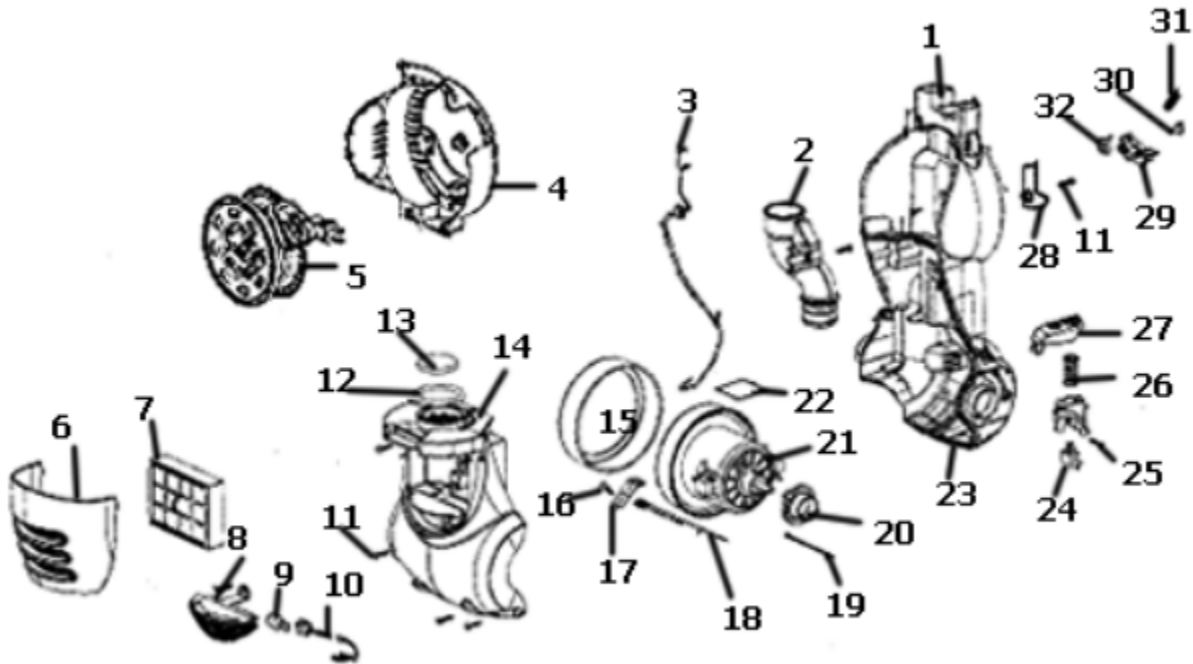

Handle & Accessories - 4235AZ

Handle & Accessories - 4235AZ

Ref #	Part	Description	Comments	Qty
1	16074-1	HOSE ASSEMBLY - CARTONED		
2	81218-1	TELESCOPIC WAND ASSEMBLY		
3	81788-1	HANDLE AND TUBE ASSEMBLY		
4	81295	TURBO NOZZLE ASSEMBLY		
5	75914	BELT - TURBO		
6	80709-426N	COVER - TURBO NOZZLE		
7	80914-453N	CLIP - TURBO		
8	53238-27	SCREW PACKAGE		
9	81642-1	UPPER REAR HOUSING & GRAP		
10	54943-3	SPRING PACKAGE		
11	80634-534N	ROD - CORD REWIND		
12	81897A	PACKAGE - HARDWARE		
13	81221	OWNERS GUIDE		
14	81060	HOSE ADAPTOR ASSEMBLY		
15	80913-426N	COVER - REAR HANDLE		
16	80708-426N	TOOL CADDY		
17	80707-453N	CREVICE TOOL		
18	39379-2	COMBINATION BRUSH - BRIST		

Main Body - 4235AZ

Ref #	Part	Description	Comments	Qty
1	81312-1	REAR HOUSING & GRAPHICS A		
2	81062-1	HOSE COUPLING ASSEMBLY		
3	81261A	JUMPER - WIRE ASSEMBLY		
4	82207-2	CORDREEL COVER ASSEMBLY (
5	80613-1	CORD REEL ASSEMBLY		
6	81249-1	DOOR - EXHAUST FILTER ASS		
7	81250-3	FILTER ASSY-EUREKA HF-11		
8	80627-313N	LENS		
9	57940-3	LAMP - HEADLIGHT		
10	38828B-7	HEADLIGHT ASSEMBLY		
11	53238-27	SCREW PACKAGE		
12	81482	GASKET - MOTOR COVER INLE		
13	80618	FOAM - PREMOTOR		
14	80629-426N	MOTOR COVER		
15	72476-141N	GASKET - MOTOR CAN		
16	61803-3	SCREW PACKAGE		
17	72443	THERMOSTAT CLIP		
18	74719-1	THERMOSTAT & TERMINAL ASS		
19	46713-6	TIE - CABLE (PURCHASED)		
20	72650-316N	BUSHING - MOTOR		
21	62075-1	MOTOR ASSEMBLY - CTND		
22	73526-1	SHIELD - MOTOR		
23	72522-4	GASKET - MOTOR COVER		
24	81142	SWITCH		
25	80621-426N	BRACKET - POWER SWITCH		
26	54943-4	SPRING PACKAGE		
27	80630-534N	PEDAL - POWER SWITCH		
28	80633-453N	COVER - SUPPLY CORD		
29	80614-316N	LEVER - CORD RELEASE		
30	60160	SCREW PACKAGE 10		
31	54943-5	SPRING PACKAGE		
32	80915	TIGHTENING WHEEL ASSY		
	82207-2	CORDREEL COVER ASSEMBLY (