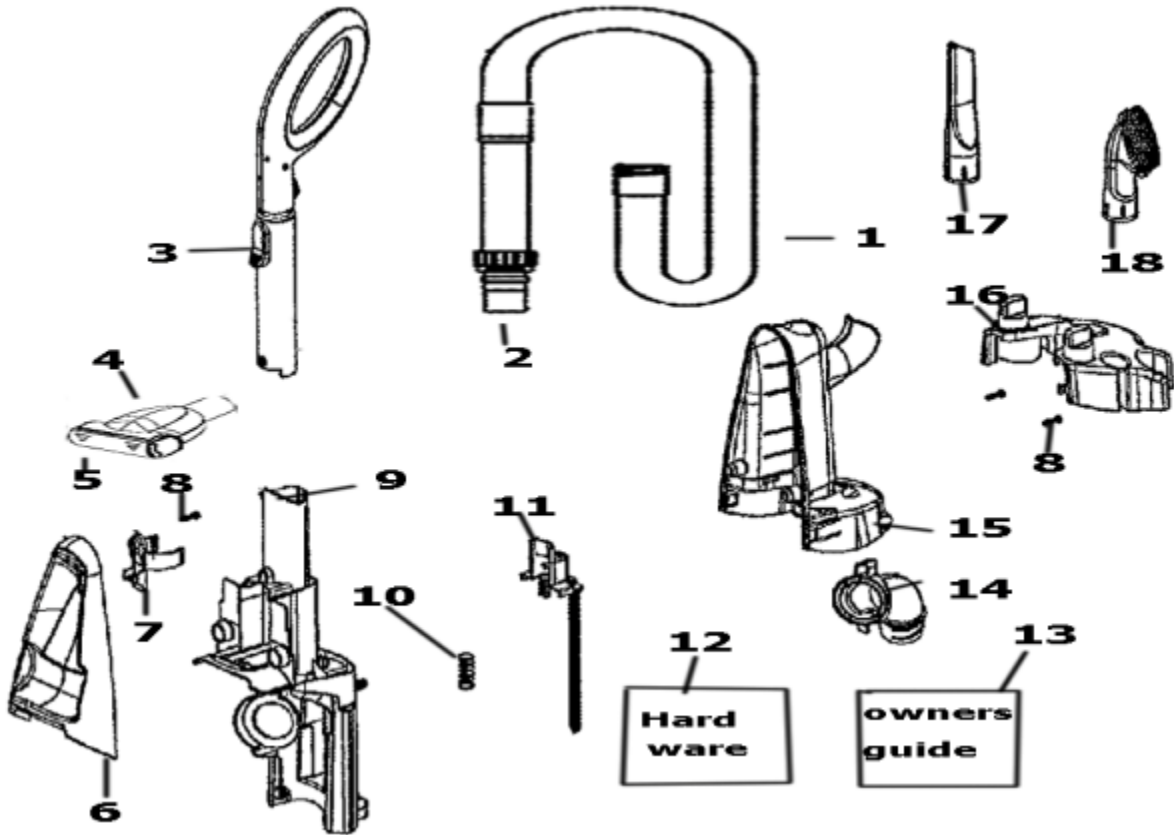

Handle & Accessories - 4236AZ

Handle & Accessories - 4236AZ

Ref #	Part	Description	Comments	Qty
1	16074-1	HOSE ASSEMBLY - CARTONED		
2	81218-1	TELESCOPIC WAND ASSEMBLY		
3	81214-1	HANDLE AND TUBE ASSEMBLY		
4	81295	TURBO NOZZLE ASSEMBLY		
5	75914	BELT - TURBO		
6	80709-603N	COVER - TURBO NOZZLE		
7	80914-453N	CLIP - TURBO		
8	53238-27	SCREW PKG		
9	81642-2	UPPER REAR HOUSING & GRAP		
10	54943-3	SPRING PACKAGE		
11	80634-534N	ROD - CORD REWIND		
12	81897A	PACKAGE - HARDWARE		
13	81221	OWNERS GUIDE		
14	81060	HOSE ADAPTOR ASSEMBLY		
15	80913-603N	COVER - REAR HANDLE		
16	80708-603N	TOOL CADDY		
17	80707-453N	CREVICE TOOL		
18	39379-2	COMBINATION BRUSH - BRIST		

Main Body - 4236AZ

Main Body - 4236AZ

Ref #	Part	Description	Comments	Qty
1	81312-2	REAR HOUSING & GRAPHICS A		
2	81062-1	HOSE COUPLING ASSEMBLY		
3	81261A	JUMPER - WIRE ASSEMBLY		
4	82207-1	CORDREEL COVER ASSEMBLY (
5	80613-1	CORD REEL ASSEMBLY		
6	81249-1	DOOR - EXHAUST FILTER ASS		
7	81250-3	FILTER ASSY-EUREKA HF-11		
8	80627-313N	LENS		
9	57940-3	HEADLIGHT		
10	38828B-7	HEADLIGHT ASSEMBLY		
11	53238-27	SCREW PKG		
12	81482	GASKET		
13	80618	FOAM - PREMOTOR		
14	80629-603N	MOTOR COVER		
15	72476-141N	GASKET - MOTOR CAN		
16	61803-3	SCREW PKG		
17	72443	THERMOSTAT CLIP		
18	74719-1	THERMOSTAT & TERMINAL ASS		
19	46713-6	TIE - CABLE (PURCHASED)		
20	72650-316N	BUSHING - MOTOR		
21	62075-1	MOTOR ASSY.		
22	73526-1	SHIELD - MOTOR		
23	72522-4	GASKET - MOTOR COVER		
24	81142	SWITCH		
25	80621-603N	BRACKET - POWER SWITCH		
26	54943-4	SPRING PACKAGE		
27	80630-534N	PEDAL - POWER SWITCH		
28	80633-453N	COVER - SUPPLY CORD		
29	80614-316N	LEVER - CORD RELEASE		
30	60160	SCREW PKG 10 (55927 (NLA)		
31	54943-5	SPRING PACKAGE		
32	80915	TIGHTENING WHEEL ASSY		
	82207-1	CORDREEL COVER ASSEMBLY (