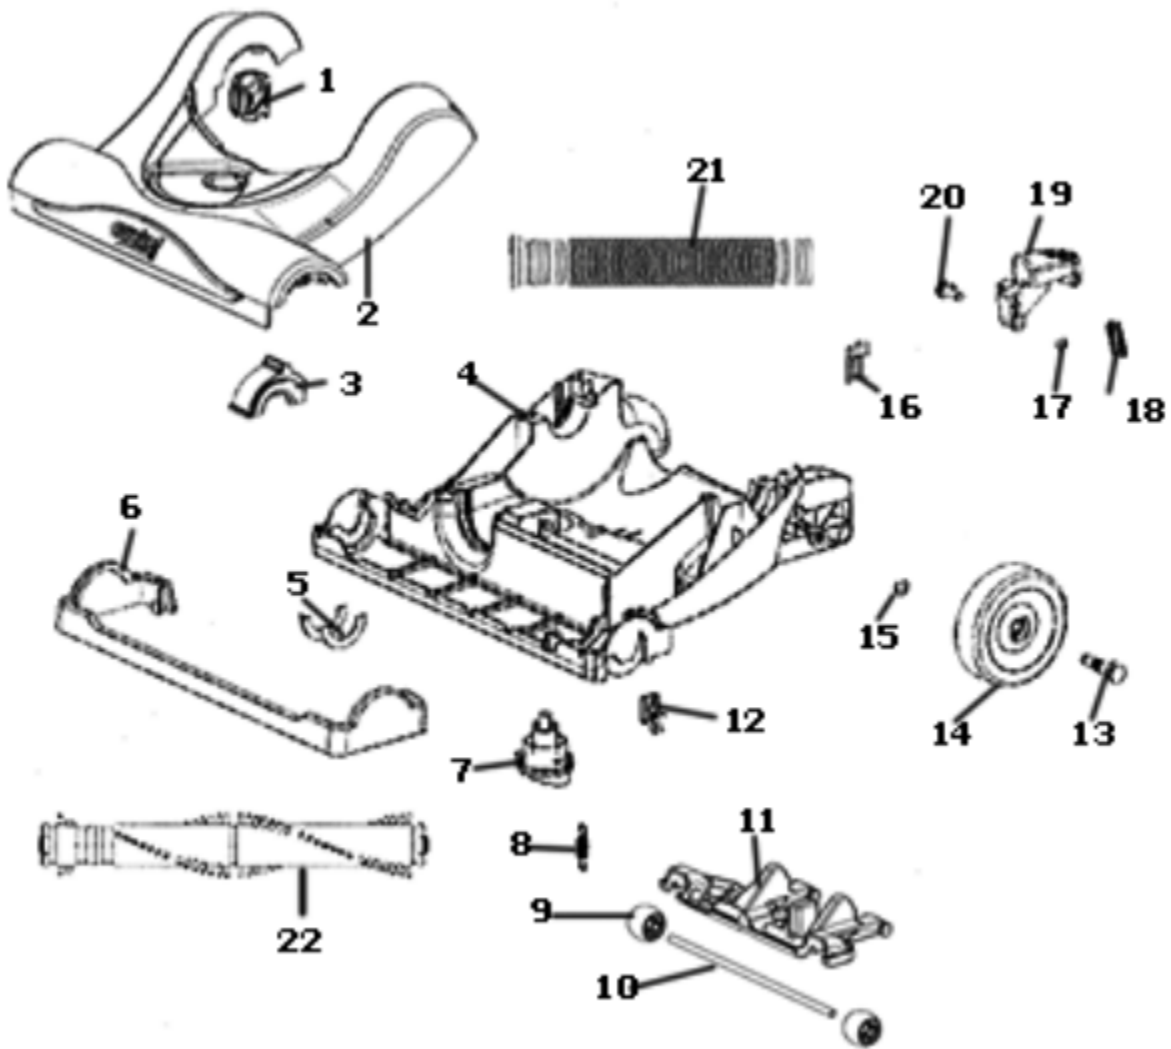

Handle & Accessories - 4236AZ

Handle & Accessories - 4236AZ

Ref #	Part	Description	Comments	Qty
1	16074-1	HOSE ASSEMBLY - CARTONED		
2	81218-1	TELESCOPIC WAND ASSEMBLY		
3	81214-1	HANDLE AND TUBE ASSEMBLY		
4	81295	TURBO NOZZLE ASSEMBLY		
5	75914	BELT - TURBO		
6	80709-603N	COVER - TURBO NOZZLE		
7	80914-453N	CLIP - TURBO		
8	53238-27	SCREW PKG		
9	81642-2	UPPER REAR HOUSING & GRAP		
10	54943-3	SPRING PACKAGE		
11	80634-534N	ROD - CORD REWIND		
12	81897A	PACKAGE - HARDWARE		
13	81221	OWNERS GUIDE		
14	81060	HOSE ADAPTOR ASSEMBLY		
15	80913-603N	COVER - REAR HANDLE		
16	80708-603N	TOOL CADDY		
17	80707-453N	CREVICE TOOL		
18	39379-2	COMBINATION BRUSH - BRIST		

Main Body - 4236AZ

Main Body - 4236AZ

Ref #	Part	Description	Comments	Qty
1	81312-2	REAR HOUSING & GRAPHICS A		
2	81062-1	HOSE COUPLING ASSEMBLY		
3	81261A	JUMPER - WIRE ASSEMBLY		
4	82207-1	CORDREEL COVER ASSEMBLY (
5	80613-1	CORD REEL ASSEMBLY		
6	81249-1	DOOR - EXHAUST FILTER ASS		
7	81250-3	FILTER ASSY-EUREKA HF-11		
8	80627-313N	LENS		
9	57940-3	HEADLIGHT		
10	38828B-7	HEADLIGHT ASSEMBLY		
11	53238-27	SCREW PKG		
12	81482	GASKET		
13	80618	FOAM - PREMOTOR		
14	80629-603N	MOTOR COVER		
15	72476-141N	GASKET - MOTOR CAN		
16	61803-3	SCREW PKG		
17	72443	THERMOSTAT CLIP		
18	74719-1	THERMOSTAT & TERMINAL ASS		
19	46713-6	TIE - CABLE (PURCHASED)		
20	72650-316N	BUSHING - MOTOR		
21	62075-1	MOTOR ASSY.		
22	73526-1	SHIELD - MOTOR		
23	72522-4	GASKET - MOTOR COVER		
24	81142	SWITCH		
25	80621-603N	BRACKET - POWER SWITCH		
26	54943-4	SPRING PACKAGE		
27	80630-534N	PEDAL - POWER SWITCH		
28	80633-453N	COVER - SUPPLY CORD		
29	80614-316N	LEVER - CORD RELEASE		
30	60160	SCREW PKG 10 (55927 (NLA)		
31	54943-5	SPRING PACKAGE		
32	80915	TIGHTENING WHEEL ASSY		
	82207-1	CORDREEL COVER ASSEMBLY (