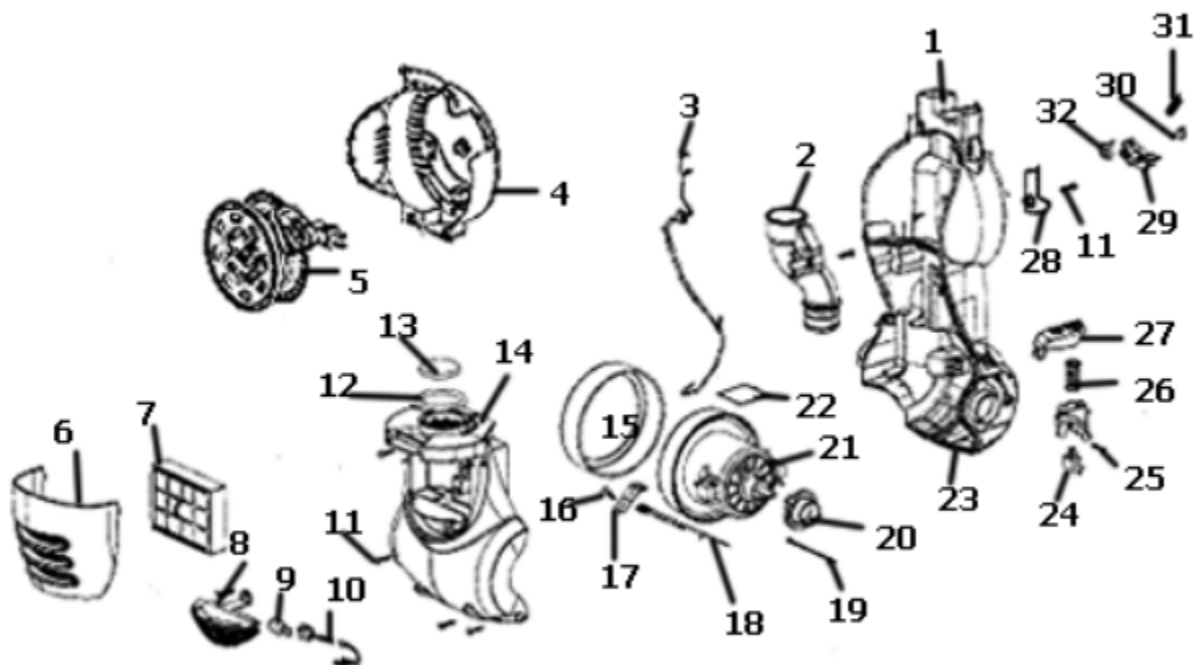

Handle & Accessories - 4236AZ

Handle & Accessories - 4236AZ

Ref #	Part	Description	Comments	Qty
1	16074-1	HOSE ASSEMBLY - CARTONED		
2	81218-1	TELESCOPIC WAND ASSEMBLY		
3	81214-1	HANDLE AND TUBE ASSEMBLY		
4	81295	TURBO NOZZLE ASSEMBLY		
5	75914	BELT - TURBO		
6	80709-603N	COVER - TURBO NOZZLE		
7	80914-453N	CLIP - TURBO		
8	53238-27	SCREW PKG		
9	81642-2	UPPER REAR HOUSING & GRAP		
10	54943-3	SPRING PACKAGE		
11	80634-534N	ROD - CORD REWIND		
12	81897A	PACKAGE - HARDWARE		
13	81221	OWNERS GUIDE		
14	81060	HOSE ADAPTOR ASSEMBLY		
15	80913-603N	COVER - REAR HANDLE		
16	80708-603N	TOOL CADDY		
17	80707-453N	CREVICE TOOL		
18	39379-2	COMBINATION BRUSH - BRIST		

Main Body - 4236AZ

Main Body - 4236AZ

Ref #	Part	Description	Comments	Qty
1	81312-2	REAR HOUSING & GRAPHICS A		
2	81062-1	HOSE COUPLING ASSEMBLY		
3	81261A	JUMPER - WIRE ASSEMBLY		
4	82207-1	CORDREEL COVER ASSEMBLY (
5	80613-1	CORD REEL ASSEMBLY		
6	81249-1	DOOR - EXHAUST FILTER ASS		
7	81250-3	FILTER ASSY-EUREKA HF-11		
8	80627-313N	LENS		
9	57940-3	HEADLIGHT		
10	38828B-7	HEADLIGHT ASSEMBLY		
11	53238-27	SCREW PKG		
12	81482	GASKET		
13	80618	FOAM - PREMOTOR		
14	80629-603N	MOTOR COVER		
15	72476-141N	GASKET - MOTOR CAN		
16	61803-3	SCREW PKG		
17	72443	THERMOSTAT CLIP		
18	74719-1	THERMOSTAT & TERMINAL ASS		
19	46713-6	TIE - CABLE (PURCHASED)		
20	72650-316N	BUSHING - MOTOR		
21	62075-1	MOTOR ASSY.		
22	73526-1	SHIELD - MOTOR		
23	72522-4	GASKET - MOTOR COVER		
24	81142	SWITCH		
25	80621-603N	BRACKET - POWER SWITCH		
26	54943-4	SPRING PACKAGE		
27	80630-534N	PEDAL - POWER SWITCH		
28	80633-453N	COVER - SUPPLY CORD		
29	80614-316N	LEVER - CORD RELEASE		
30	60160	SCREW PKG 10 (55927 (NLA)		
31	54943-5	SPRING PACKAGE		
32	80915	TIGHTENING WHEEL ASSY		
	82207-1	CORDREEL COVER ASSEMBLY (