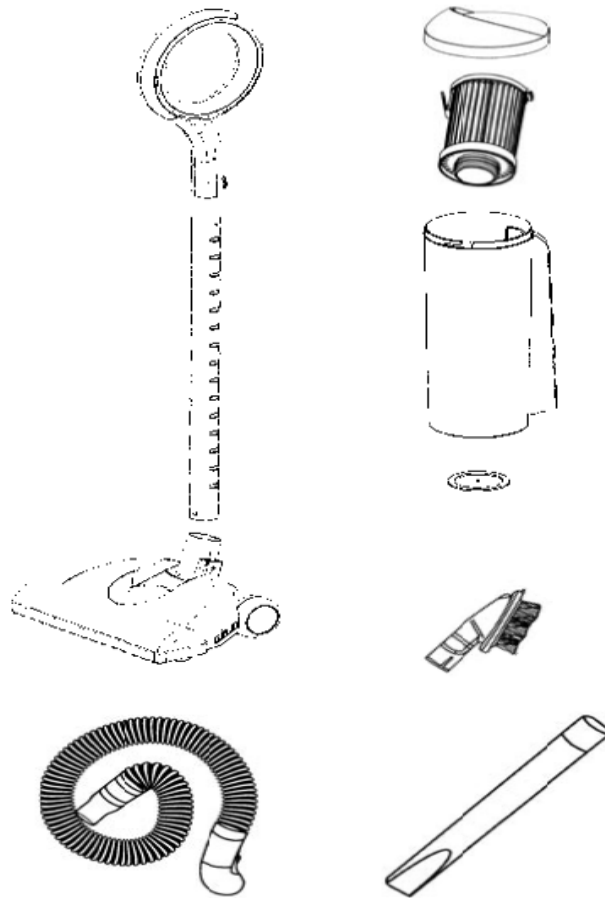

Parts - 431DX

Parts - 431DX

Ref #	Part	Description	Comments	Qty
1	62452-4	HANDLE ASSEMBLY		
2	75296-16	NOZZLE ASSEMBLY		
3	74781-571M	LID - CUP		
4	76121-357N	CUP		
5	62396	DUST CUP FLTR PKG ASSY(DC		
6	74327	BRUSH - BRISTLED		
7	74329-355N	CREVICE WAND		
8	74323	HOSE ASSEMBLY		
9	74376	BELT	Not pictured.	
10	75125-355N	HOSE HOLDER FIXER	Not pictured.	
11	74302-355N	HOSE HOLDER		
12	74251-357N	COVER - CLEAN-OUT PORT		
	81161	OWNERS GUIDE		