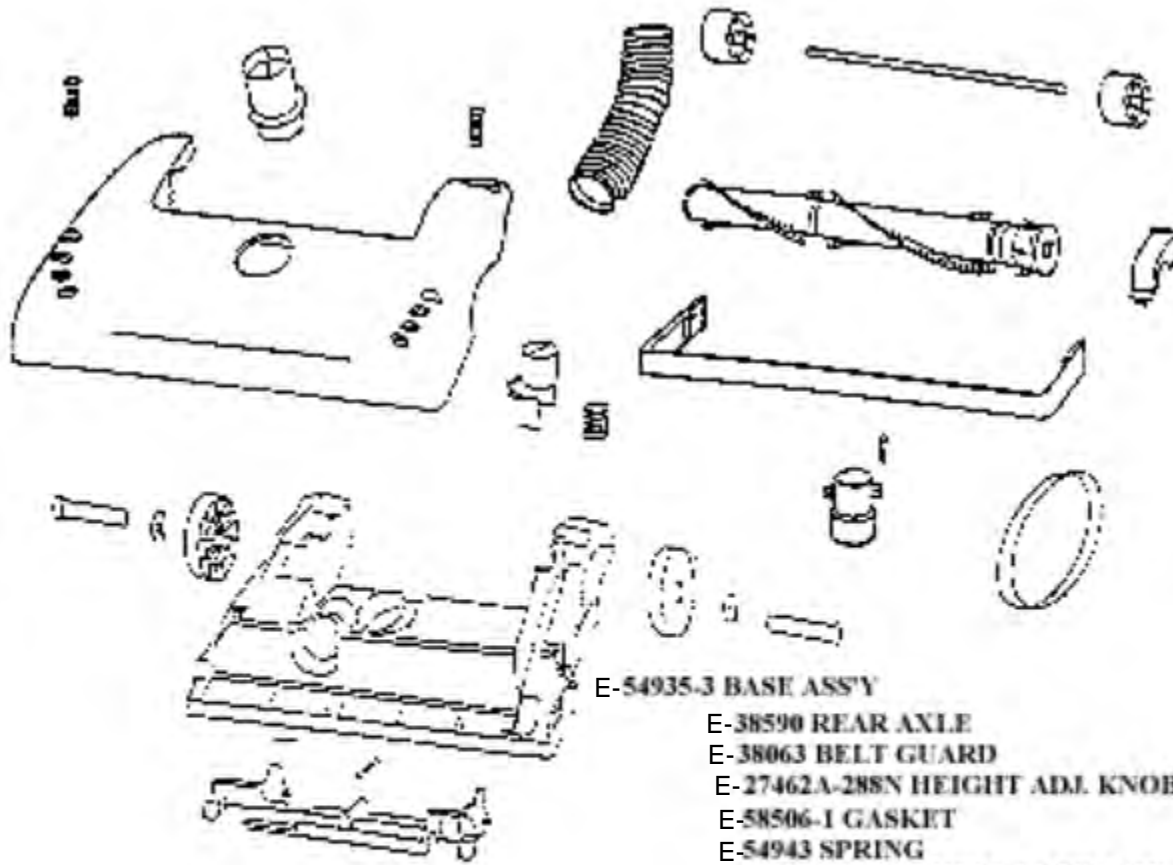

PARTS1 - 4325AT

E-54935-3 BASE ASS'Y

- E-38590 REAR AXLE
- E-38063 BELT GUARD
- E-27462A-288N HEIGHT ADJ. KNOB
- E-58506-1 GASKET
- E-54943 SPRING
- E-14993A-119N WHEEL CARRIAGE
- E-58206-1 WHEEL AXLE
- E-15237-228N FURNITURE GUARD
- E-27201-228N REAR WHEEL
- E-54432 RETAINING RING
- E-38236A-119N FRONT WHEEL