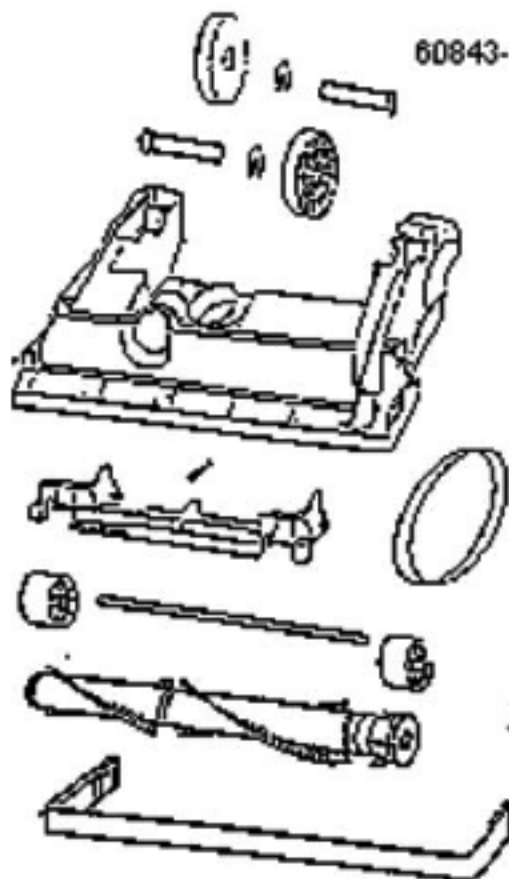

60843-1 BASE ASSY

27462B-228N HEIGHT ADJ KNOB

38590 REAR AXLE

58506-1 GASKET

57569 FELT GASKET

54943 SPRING

14993B-119N WHEEL CARRIAGE

58206-1 WHEEL AXLE

15237-228N FURNITURE GUARD

27201-2 REAR WHEEL

54432 RETAINING RING

38236A-119N FRONT WHEEL

PARTS1 - 4327AT

Ref #	Part	Description	Comments	Qty
1	14993B-119N	CARRIAGE - WHEEL		
2	15237-288N	GUARD - FURNITURE (12")		
3	27201-2	WHEEL/BUSHING PACKAGE		
4	27462B-288N	OPERATOR - HEIGHT ADJUSTM		
5	27467-288N	RELEASE - HANDLE		
6	27468C-119N	HOSE CUFF use 27468D-119N		
7	38236A-119N	WHEEL - FRONT		
8	38479-2	HOSE - COMPRESSION (PURCH		
9	38590	AXLE - REAR		
10	53197-1	SCREW PACKAGE		
11	54312	BELTS BRAVO U PAK		
12	54376-2	BELT CAP & GASKET - PACKA		
13	54432	PACKAGE - RETAINING RING		
14	54669-2	SCREW PACKAGE		
15	54933-15	HOOD ASSEMBLY - PACKAGED		
16	54943	SPRING PACKAGE		
17	57569	GASKET - FELT		
18	58206-1	AXLE - WHEEL		
19	58506-1	GASKET		
20	60133	COMPRESSION SPRING - PACK		
21	60843-1	BASE ASSEMBLY - CARTONED		
22	60844-1	12" DISTURBULATOR ASSY -		