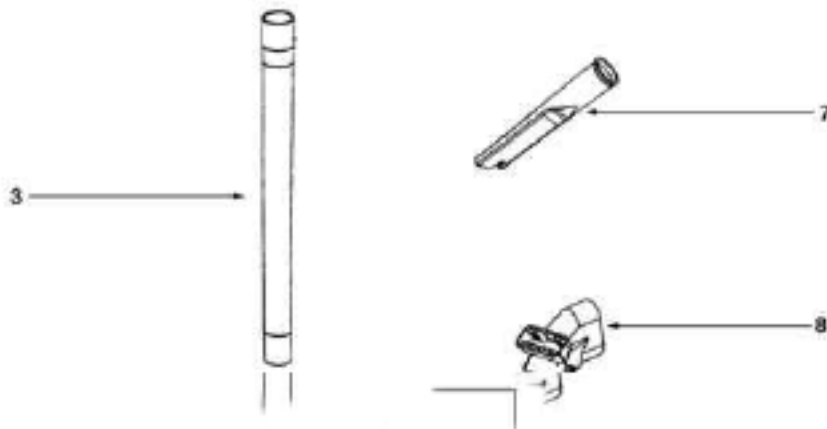

Ref#	Part	Description	Comments	Qty
1	38680-16	SUPPLY CORD & TERMINAL AS		
2	54936-90	BAG COVER ASSY - PACKAGED		
3	58505	GASKET - BAG COVER		
4	38613	GASKET		
5	38614	EXHAUST - FILTER		
6	60126-22	REAR HOUSING - PACKAGED		
7	38689A	MOTOR SHIELD		
8	72224-1	FOAM - SOUND		
9	38678-119N	PLUNGER		
10	55794	SPRING		
11	60788-28	MOTOR COVER ASSEMBLY - PK		
12	53197-1	SCREW PACKAGE		
13	27962	GASKET		
14	60261-15	MOTOR ASSEMBLY - PACKAGED		
15	38482A-119N	CAP - HANDLE		
16	71139-1	HANDLE & CAP ASSEMBLY		
17	53238-44	SCREW PACKAGE		
19	02093A-119N	CADDY - TOOL		
20	27474C-288N	SWITCH - BUTTON		
21	60134	TORS SPRING PKG		
22	28304A	SWITCH - PUSHBUTTON		
23	60165-1	RETAINING RING PKG		
24	39252-2	THERMOSTAT & TERMINAL ASS		
25	61333	MOTOR FILTER PACKAGE		
26	28425	GRILLE - AIR DUCT		
27	59297SV	GASKET - AIR DUCT		
28	15536A-119N	AIR DUCT		
29	27171A	GASKET		
30	39023	FLANGE - MOTOR INTAKE		
31	27552B	GROMMET		

Ref#	Part	Description	Comments	Qty
1	27462E-288N	OPERATOR - HEIGHT ADJUSTM		
2	53238-44	SCREW PACKAGE		
3	54933-76	HOOD ASSEMBLY - PACKAGED		
4	60843-12	BASE ASSEMBLY - CARTONED		
5	28243A-316N	ADAPTER - BASE		
6	54943	SPRING PACKAGE		
7	14993C-119N	CARRIAGE - WHEEL		
8	39173A-119N	WHEEL - FRONT		
9	71551-1	FRONT AXLE		
10	60251-3	12" DISTURBULATOR ASSY -		
11	15237A-288N	GUARD - FURNITURE (12")		
12	53197-1	SCREW PACKAGE		
13	27468D-119N	CUFF - HOSE		
14	38479-4	HOSE - COMPRESSION (PURCH		
15	27467A-288N	RELEASE - HANDLE		
16	60139	COMPRESSION SPRING - PACK		
17	72117-119N	WHEEL - REAR		
18	54432-1	PACKAGE - RETAINING RING		
19	38590A	AXLE - REAR		
20	72113-1	BUSHING - AXLE		
21	58506-1	GASKET		
22	61120A	BELT PKG ASSY-STYLE U EXT		
23	54376-2	BELT CAP & GASKET - PACKA		
24	57569	GASKET - FELT		
26	38420-2	CLAMP		