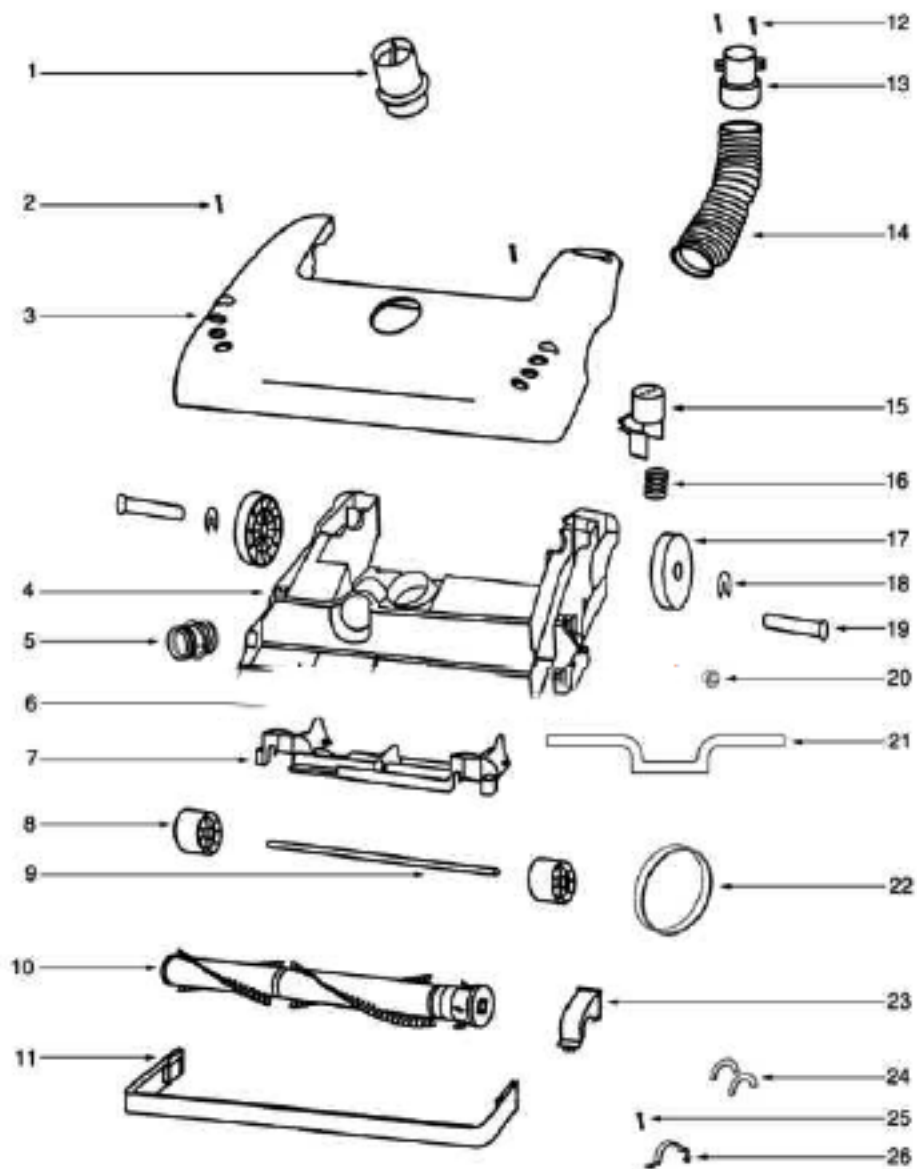

Ref#	Part	Description	Comments	Qty
1	38680-16	SUPPLY CORD & TERMINAL AS		
2	54936-90	BAG COVER ASSY - PACKAGED		
3	58505	GASKET - BAG COVER		
4	38613	GASKET		
5	38614	EXHAUST - FILTER		
6	60126-22	REAR HOUSING - PACKAGED		
7	38689A	MOTOR SHIELD		
8	72224-1	FOAM - SOUND		
9	38678-119N	PLUNGER		
10	55794	SPRING		
11	60788-28	MOTOR COVER ASSEMBLY - PK		
12	53197-1	SCREW PACKAGE		
13	27962	GASKET		
14	60261-15	MOTOR ASSEMBLY - PACKAGED		
15	38482A-119N	CAP - HANDLE		
16	71139-1	HANDLE & CAP ASSEMBLY		
17	53238-44	SCREW PACKAGE		
19	02093A-119N	CADDY - TOOL		
20	27474C-288N	SWITCH - BUTTON		
21	60134	TORS SPRING PKG		
22	28304A	SWITCH - PUSHBUTTON		
23	60165-1	RETAINING RING PKG		
24	39252-2	THERMOSTAT & TERMINAL ASS		
25	61333	MOTOR FILTER PACKAGE		
26	28425	GRILLE - AIR DUCT		
27	59297SV	GASKET - AIR DUCT		
28	15536A-119N	AIR DUCT		
29	27171A	GASKET		
30	39023	FLANGE - MOTOR INTAKE		
31	27552B	GROMMET		

Ref#	Part	Description	Comments	Qty
1	27462E-288N	OPERATOR - HEIGHT ADJUSTM		
2	53238-44	SCREW PACKAGE		
3	54933-76	HOOD ASSEMBLY - PACKAGED		
4	60843-12	BASE ASSEMBLY - CARTONED		
5	28243A-316N	ADAPTER - BASE		
6	54943	SPRING PACKAGE		
7	14993C-119N	CARRIAGE - WHEEL		
8	39173A-119N	WHEEL - FRONT		
9	71551-1	FRONT AXLE		
10	60251-3	12" DISTURBULATOR ASSY -		
11	15237A-288N	GUARD - FURNITURE (12")		
12	53197-1	SCREW PACKAGE		
13	27468D-119N	CUFF - HOSE		
14	38479-4	HOSE - COMPRESSION (PURCH		
15	27467A-288N	RELEASE - HANDLE		
16	60139	COMPRESSION SPRING - PACK		
17	72117-119N	WHEEL - REAR		
18	54432-1	PACKAGE - RETAINING RING		
19	38590A	AXLE - REAR		
20	72113-1	BUSHING - AXLE		
21	58506-1	GASKET		
22	61120A	BELT PKG ASSY-STYLE U EXT		
23	54376-2	BELT CAP & GASKET - PACKA		
24	57569	GASKET - FELT		
26	38420-2	CLAMP		