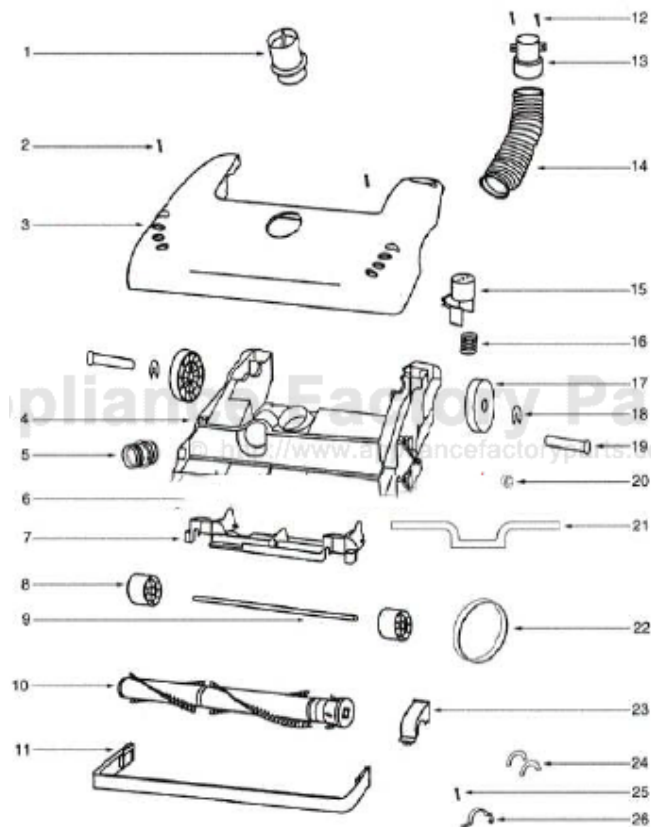

This Owner's Manual is provided and hosted by [Appliance Factory Parts](http://www.appliancefactoryparts.com).

Eureka 4333A Owner's Manual

[Shop genuine replacement parts for Eureka 4333A](#)

[Find Your Eureka Vacuum Cleaner Parts - Select From 855 Models](#)

----- Manual continues below part list -----

Available Replacement Parts for Eureka 4333A

e-39266	BELT OEM EUREKA EXTENED LIFE 1 PACK
E-60844-5	BRUSH ROLL, 12 INCH UPRIGHT

Ref#	Part	Description	Comments	Qty
1	27462E-288N	OPERATOR - HEIGHT ADJUSTM		
2	53238-44	SCREW PACKAGE		
3	54933-85	HOOD ASSEMBLY - PACKAGED		
4	60843-12	BASE ASSEMBLY - CARTONED		
5	28243A-316N	ADAPTER - BASE		
6	54943	SPRING PACKAGE		
7	14993C-119N	CARRIAGE - WHEEL		
8	39173A-119N	WHEEL - FRONT		
9	71551	AXLE - WHEEL		
10	60251-3	12" DISTURBULATOR ASSY -		
11	15237A-288N	GUARD - FURNITURE (12")		
12	53197-1	SCREW PACKAGE		
13	27468D-119N	CUFF - HOSE		
14	38479-4	HOSE - COMPRESSION (PURCH		
15	27467A-288N	RELEASE - HANDLE		
16	60133	COMPRESSION SPRING - PACK		
17	72117-119N	WHEEL - REAR		
18	54432-1	PACKAGE - RETAINING RING		
19	38590A	AXLE - REAR		
20	72113-1	BUSHING - AXLE		
21	58506-1	GASKET		
22	61120A	BELT PKG ASSY-STYLE U EXT		
23	54376-2	BELT CAP & GASKET - PACKA		
24	57569	GASKET - FELT		
25	38420-2	CLAMP		
	30474A	FAN - MOTOR COOLING		
	51108A-10	RIVET PACKAGE		
	53197	SCREW PACKAGE		
	27007-2	GUIDE - CORD		
	54000	HOOD & NAMEPLATE ASSY - P		