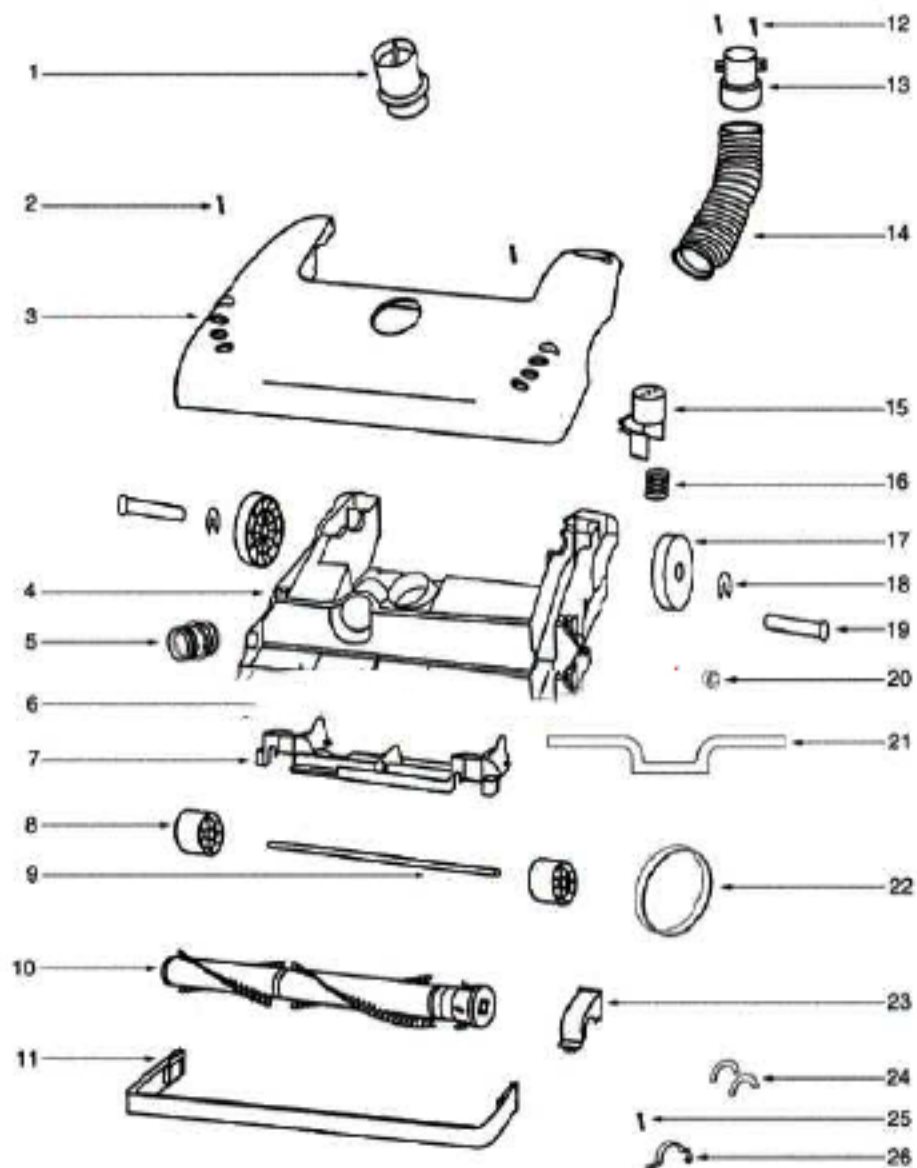

This Owner's Manual is provided and hosted by [Appliance Factory Parts](http://www.appliancefactoryparts.com).

Eureka 4333A Owner's Manual

[Shop genuine replacement parts for Eureka 4333A](#)

[Find Your Eureka Vacuum Cleaner Parts - Select From 855 Models](#)

----- Manual continues below part list -----

Available Replacement Parts for Eureka 4333A

e-39266	BELT OEM EUREKA EXTENED LIFE 1 PACK
E-60844-5	BRUSH ROLL, 12 INCH UPRIGHT

Ref#	Part	Description	Comments	Qty
1	27462E-288N	OPERATOR - HEIGHT ADJUSTM		
2	53238-44	SCREW PACKAGE		
3	54933-85	HOOD ASSEMBLY - PACKAGED		
4	60843-12	BASE ASSEMBLY - CARTONED		
5	28243A-316N	ADAPTER - BASE		
6	54943	SPRING PACKAGE		
7	14993C-119N	CARRIAGE - WHEEL		
8	39173A-119N	WHEEL - FRONT		
9	71551	AXLE - WHEEL		
10	60251-3	12" DISTURBULATOR ASSY -		
11	15237A-288N	GUARD - FURNITURE (12")		
12	53197-1	SCREW PACKAGE		
13	27468D-119N	CUFF - HOSE		
14	38479-4	HOSE - COMPRESSION (PURCH		
15	27467A-288N	RELEASE - HANDLE		
16	60133	COMPRESSION SPRING - PACK		
17	72117-119N	WHEEL - REAR		
18	54432-1	PACKAGE - RETAINING RING		
19	38590A	AXLE - REAR		
20	72113-1	BUSHING - AXLE		
21	58506-1	GASKET		
22	61120A	BELT PKG ASSY-STYLE U EXT		
23	54376-2	BELT CAP & GASKET - PACKA		
24	57569	GASKET - FELT		
25	38420-2	CLAMP		
	30474A	FAN - MOTOR COOLING		
	51108A-10	RIVET PACKAGE		
	53197	SCREW PACKAGE		
	27007-2	GUIDE - CORD		
	54000	HOOD & NAMEPLATE ASSY - P		