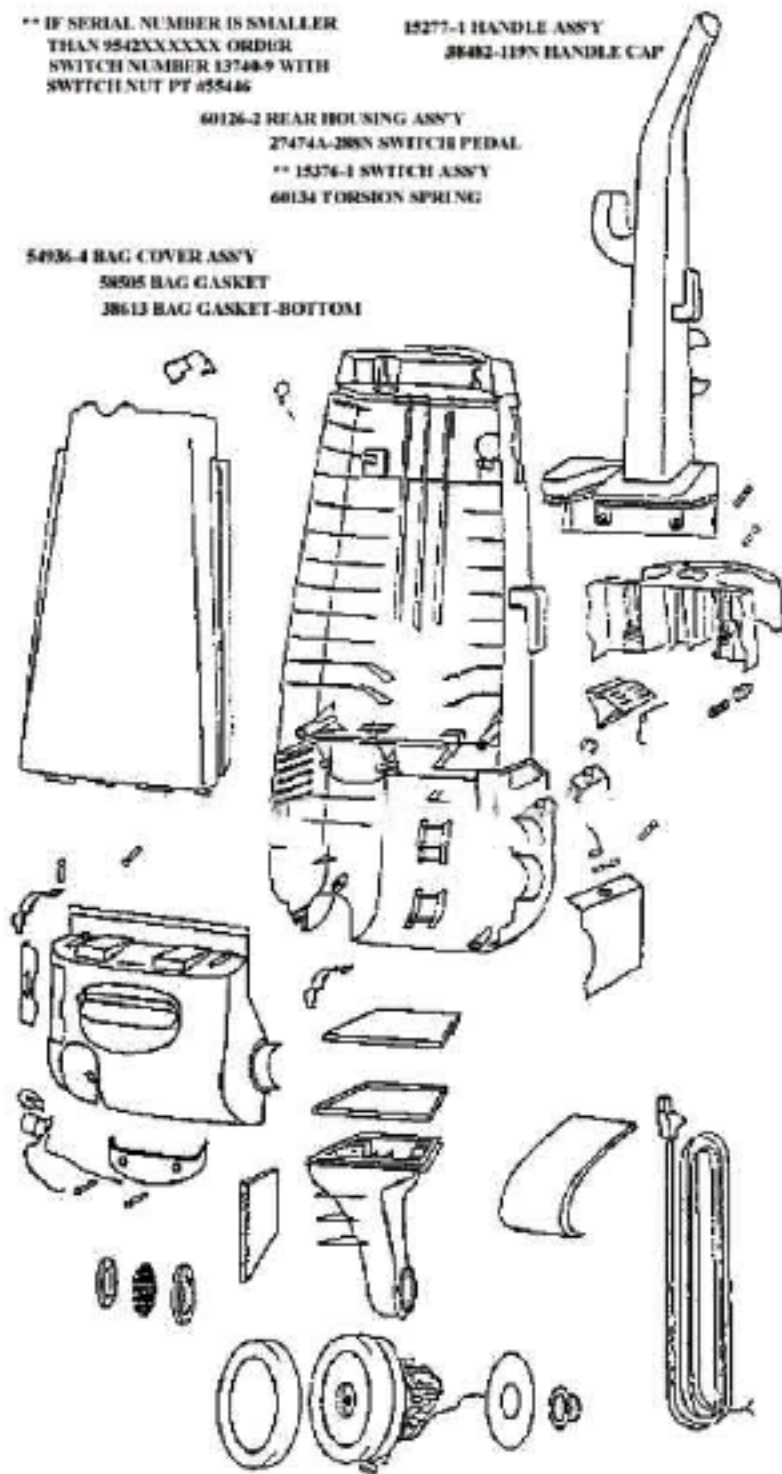

** IF SERIAL NUMBER IS SMALLER
THAN 9542XXXXXX ORDER
SWITCH NUMBER 13744-9 WITH
SWITCH NUT PT 455446

15277-1 HANDLE ASSY
38482-119N HANDLE CAP

60126-2 REAR HOUSING ASS'Y
27474A-288N SWITCH PEDAL
** 15376-1 SWITCH ASSY
60134 FORSDEN SPRING

54936-4 BAG COVER ASS'Y
58505 BAG GASKET
38613 BAG GASKET-BOTTOM