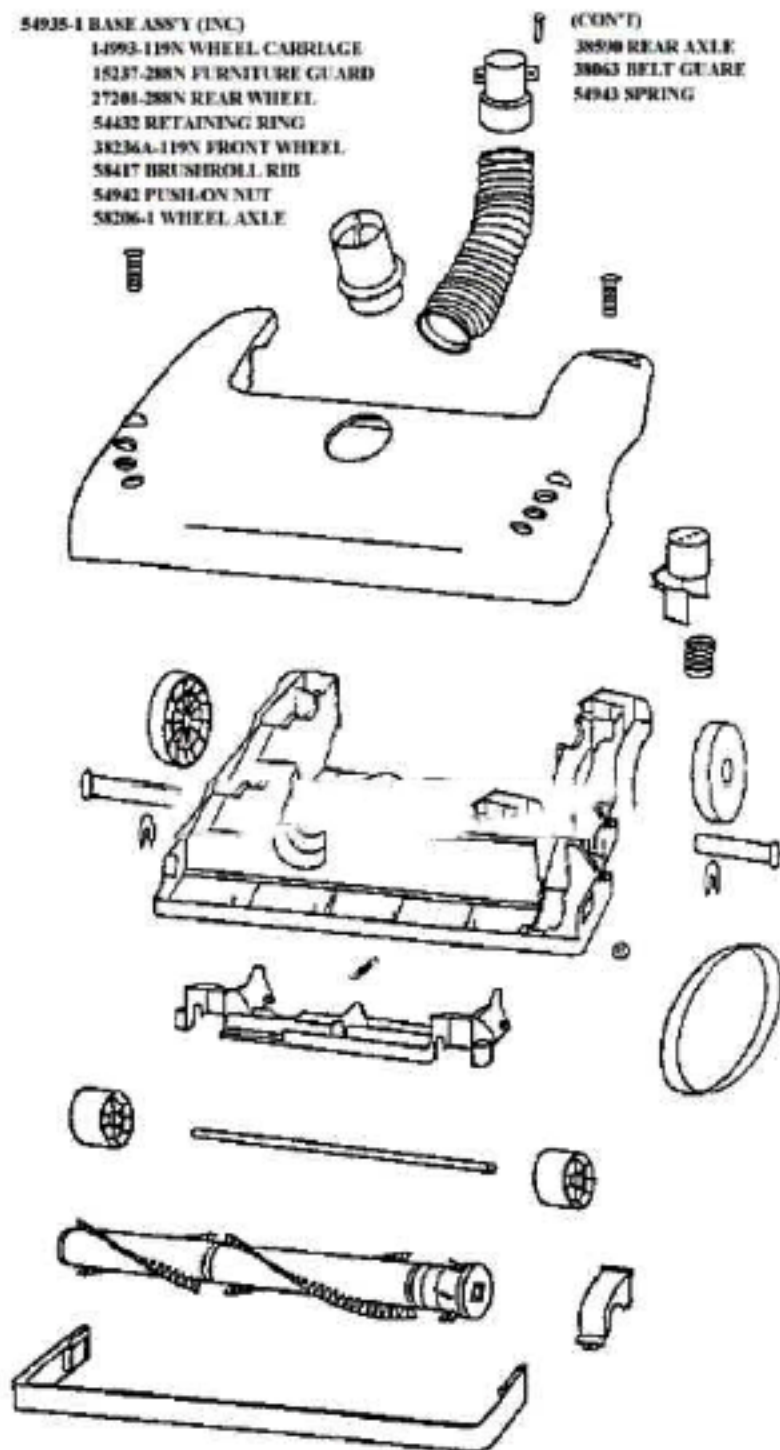

54936-4 BAG COVER ASS'Y
58505 BAG GASKET
38613 BAG GASKET-BOTTOM

Ref#	Part	Description	Comments	Qty
1	02093-288N	CADDY - TOOL		
2	15277-1	HANDLE & CAP ASSEMBLY		
3	15376-1	SWITCH ASSEMBLY		
4	27474A-288N	SWITCH - BUTTON		
5	27492	MOTOR GASKET		
6	38420-2	CLAMP		
7	38489	FILTER - PRE-MOTOR		
8	38482-119N	CAP - HANDLE		
9	38613	GASKET		
10	38614	EXHAUST - FILTER		
11	38638	MOTOR INTAKE FLANGE		
12	38661	FOAM - SOUND		
13	38663	GASKET - MOTOR INTAKE		
14	38678-119N	PLUNGER		
15	38680-1	SUPPLY CORD & TERMINAL AS		
16	38688	MOTOR SHIELD		
17	38689	SHIELD - REAR HOUSING		
18	46713-1	TIE - CABLE		
19	53190-1	BUSHING - STRAIN RELIEF-P		
20	53197-1	SCREW PACKAGE		
21	53214-2	WIRE SPLICE 5		
22	54936-4	BAG COVER ASSY - PACKAGED		
23	55794	SPRING		
24	58505	GASKET - BAG COVER		
25	60066	MOTOR ASSY - CTND		
26	60067-1	MOTOR COVER - PKGD		
27	60126-2	REAR HOUSING - PACKAGED		
28	60134	TORS SPRING PKG		
29	60165	RETAINING RING PKG		

(CONT)

38590 REAR AXLE
 38063 BELT GUARD
 54943 SPRING

Ref#	Part	Description	Comments	Qty
1	14993-119N	CARRIAGE - WHEEL		
2	15237-288N	GUARD - FURNITURE (12")		
3	27201-288N	WHEEL - REAR		
4	27462-288N	OPERATOR - HEIGHT ADJUSTM		
5	27467-288N	RELEASE - HANDLE		
6	27468A-119N	CUFF - HOSE		
7	38083	GUARD - BELT		
8	38236A-119N	WHEEL - FRONT		
9	38479-1	HOSE - COMPRESSION (PURCH		
10	38590	AXLE - REAR		
11	53197-1	SCREW PACKAGE		
12	54312	BELT PACKAGE ASSEMBLY (U)		
13	54376-1	BELT CAP & GASKET - PACKA		
14	54432	PACKAGE - RETAINING RING		
15	54669-2	SCREW PACKAGE		
16	54933-1	HOOD ASSEMBLY - PACKAGED		
17	54935-1	BASE ASSEMBLY - CARTONED		
18	54941-1	12" DISTURBULATOR ASSY -		
19	54942	PUSH-ON NUT - PACKAGED		
20	54943	SPRING PACKAGE		
21	57569	GASKET - FELT		
22	58206-1	AXLE - WHEEL		
23	58371	COMPRESSION SPRING - PACK		
24	58417	PACKAGE OF BRUSH ROLL RIB		
	58506-1	GASKET		