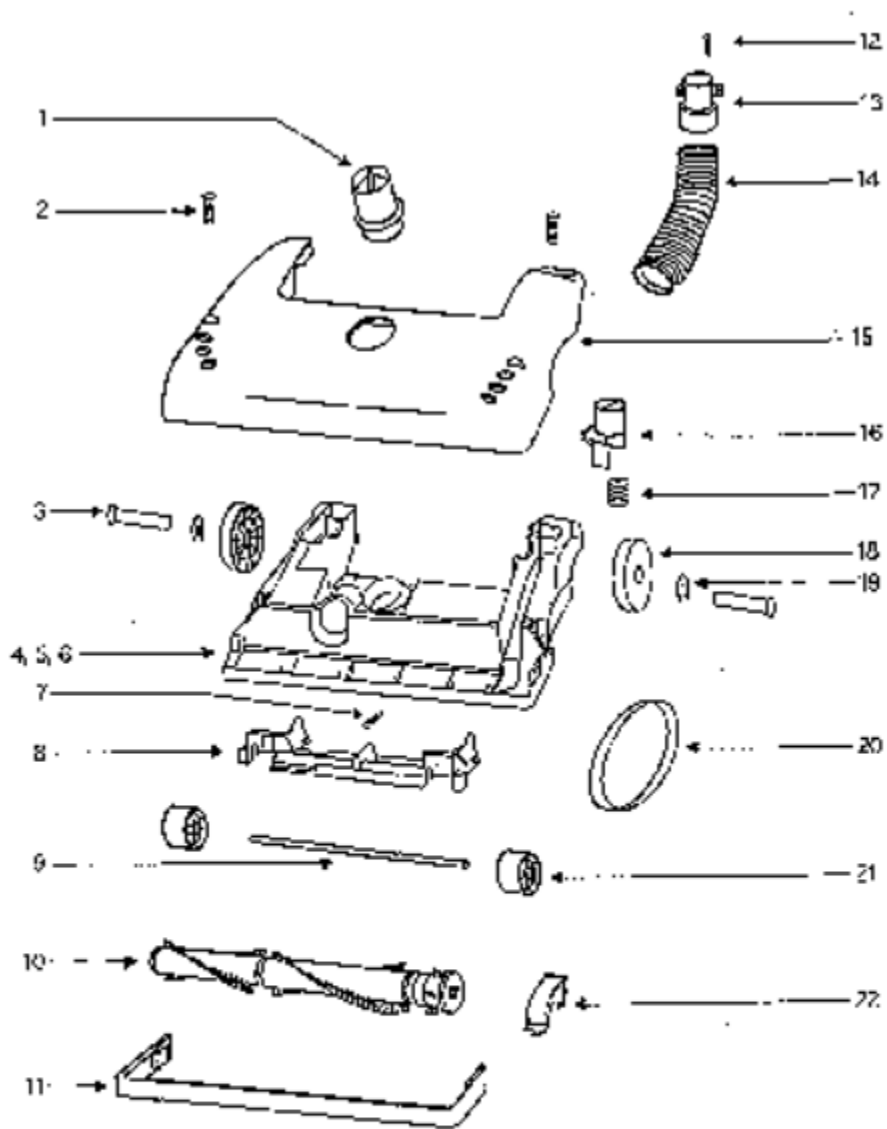

PARTS2 - 4337ATH

Ref #	Part	Description	Comments	Qty
1	02093A-119N	CADDY - TOOL		
2	15536A-119N	AIR DUCT		
3	27171A	GASKET		
4	27474C-288N	SWITCH - BUTTON		
5	27552B	GROMMET		
6	27962	GASKET (NLA)		
7	28304A	SWITCH - PUSHBUTTON		
8	28425	GRILLE - AIR DUCT		
9	38420-2	CLAMP		
10	38613	GASKET		
11	38614	EXHAUST - FILTER		
12	38661	FOAM - SOUND		
13	38678-119N	PLUNGER		
14	38680-16	SUPPLY CORD & TERMINAL AS		
15	38688	MOTOR SHIELD (NLA)		
16	39023	FLANGE - MOTOR INTAKE		
17	39252-2	THERMOSTAT & TERMINAL ASS		
18	39334	FILTER - PRE-MOTOR		
19	53197-1	SCREW PACKAGE		
20	54936-77	BAG COVER ASSY - PACKAGED		
21	55794	SPRING		
22	58505	GASKET - BAG COVER		
23	59297SV	GASKET - AIR DUCT		
24	60126-15	REAR HOUSING - PACKAGED		
25	60134	TORS SPRING PKG		
26	60192-1	WIRE SPLICE 5		
27	60788-22	MOTOR COVER ASSEMBLY - PK		
28	60845	MOTOR ASSEMBLY - CARTONED		
29	70521	RETAINING RING PKG		
30	71139-1	HANDLE & CAP ASSEMBLY		

4. 60843-8 BASE ASSEMBLY

27462C-288N HEIGHT ADJUSTMENT KNOB

38590A REAR AXLE

58506-1 GASKET

57569 FELT GASKET (BELT CAP)

54943 SPRING

14993C-119N WHEEL CARRIAGE

58206-1 WHEEL AXLE

15237-288N FURNITURE GUARD

39260A-288N REAR WHEEL

39173-119N FRONT WHEEL

PARTS1 - 4337ATH

Ref #	Part	Description	Comments	Qty
1	14993C-119N	CARRIAGE - WHEEL		
2	15237-288N	GUARD - FURNITURE (12")		
3	27462C-288N	OPERATOR - HEIGHT ADJUSTM		
4	27467A-288N	RELEASE - HANDLE		
5	27468D-119N	CUFF - HOSE		
6	38479-4	HOSE - COMPRESSION (PURCH		
7	38590A	AXLE - REAR		
8	39173-119N	WHEEL-FRONT use 39173A-119N		
9	39260A-288N	WHEEL/BUSHING PACKAGE		
10	53197-1	SCREW PACKAGE		
11	54376-2	BELT CAP & GASKET - PACKA		
12	54432	PACKAGE - RETAINING RING		
13	54933-49	HOOD ASSEMBLY - PACKAGED		
14	54943	SPRING PACKAGE		
15	57569	GASKET - FELT		
16	58206-1	AXLE - WHEEL		
17	58506-1	GASKET		
18	60133	COMPRESSION SPRING - PACK		
19	60251-2	12" DISTURBULATOR ASSY -		
20	54312B	BELT PACKAGE ASSEMBLY (U)		
21	60843-8	BASE ASSEMBLY - CARTONED		