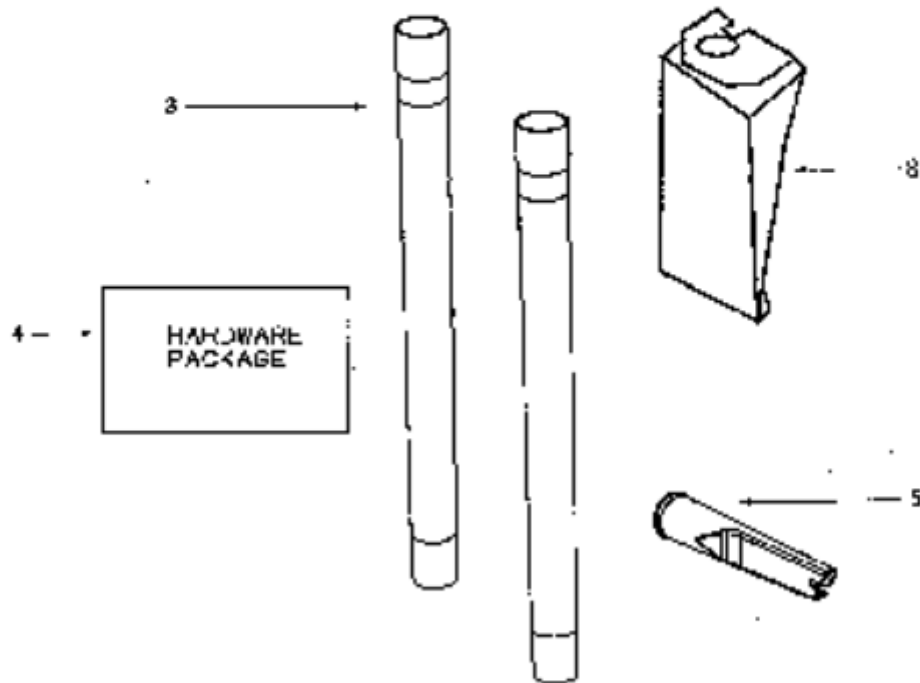

4. 60843-8 BASE ASSEMBLY

27462C-288N HEIGHT ADJUSTMENT KNOB

38590A REAR AXLE

58506-1 GASKET

57569 FELT GASKET (BELT CAP)

54943 SPRING

14993C-119N WHEEL CARRIAGE

58206-1 WHEEL AXLE

15237-288N FURNITURE GUARD

39260A-288N REAR WHEEL

39173-119N FRONT WHEEL

PARTS1 - 4337ATH

Ref #	Part	Description	Comments	Qty
1	14993C-119N	CARRIAGE - WHEEL		
2	15237-288N	GUARD - FURNITURE (12")		
3	27462C-288N	OPERATOR - HEIGHT ADJUSTM		
4	27467A-288N	RELEASE - HANDLE		
5	27468D-119N	CUFF - HOSE		
6	38479-4	HOSE - COMPRESSION (PURCH		
7	38590A	AXLE - REAR		
8	39173-119N	WHEEL-FRONT use 39173A-119N		
9	39260A-288N	WHEEL/BUSHING PACKAGE		
10	53197-1	SCREW PACKAGE		
11	54376-2	BELT CAP & GASKET - PACKA		
12	54432	PACKAGE - RETAINING RING		
13	54933-49	HOOD ASSEMBLY - PACKAGED		
14	54943	SPRING PACKAGE		
15	57569	GASKET - FELT		
16	58206-1	AXLE - WHEEL		
17	58506-1	GASKET		
18	60133	COMPRESSION SPRING - PACK		
19	60251-2	12" DISTURBULATOR ASSY -		
20	54312B	BELT PACKAGE ASSEMBLY (U)		
21	60843-8	BASE ASSEMBLY - CARTONED		

NOT ILLUSTRATED
70262A OWNERS GUIDE

- 1. 61028-1 HOSE ASSEMBLY
- 27461B-119N HOSE ADAPTER
- 37057A-3 HOSE COUPLING

Ref #	Part	Description	Comments	Qty
1	13104-4	WAND-STRAIGHT		
2	26708-119N	TOOL - CREVICE		
3	27461B-119N	ADAPTER - HOSE		
4	37057A-3	COUPLING - HOSE		
5	58607	SCREW PACKAGE		
6	58623A	FILTREIRE STYLE "AA"		
7	61028-1	HOSE ASSEMBLY - CARTONED		
8	61037	COMBINATION TOOL - PACKAG		
9	70262A	OWNER'S GUIDE		