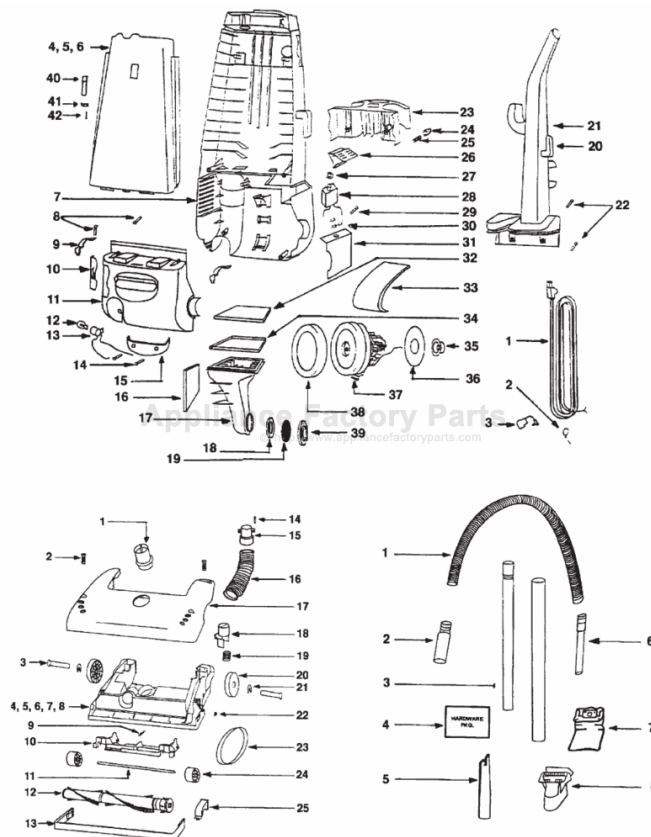

[Find Your Eureka Vacuum Cleaner Parts - Select From 855 Models](#)

----- Manual continues below part list -----