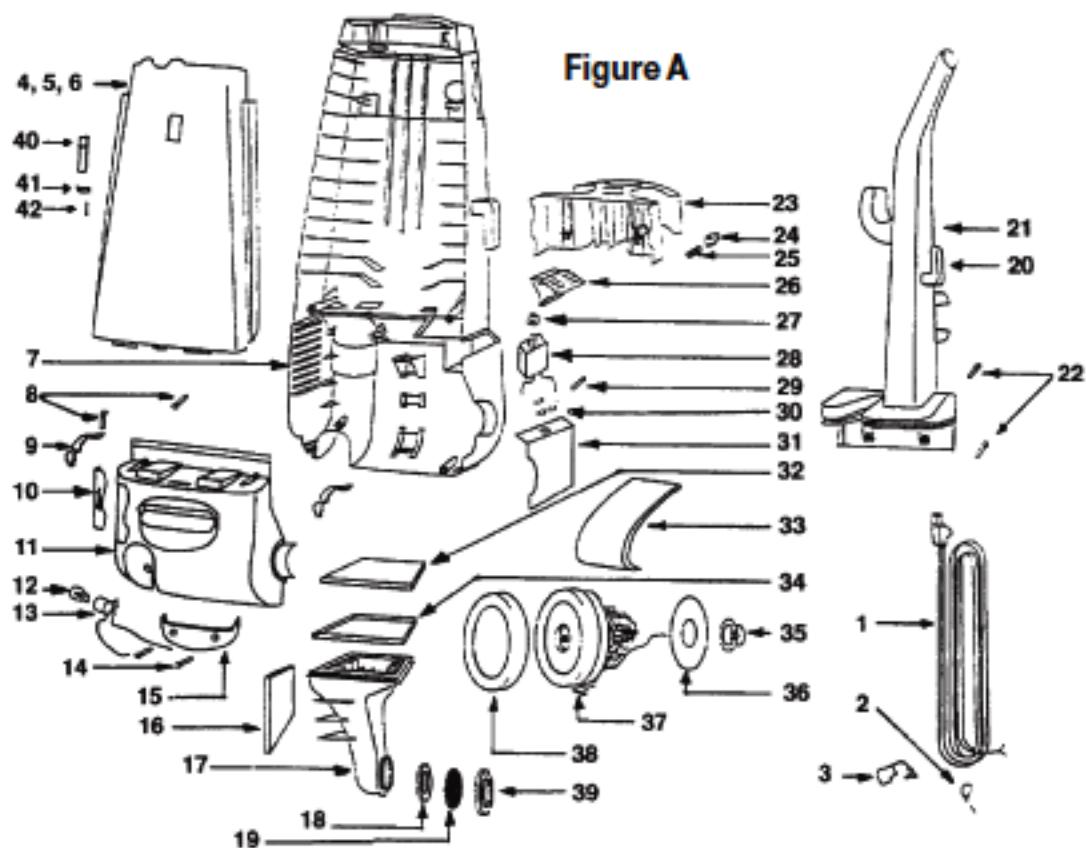

Figure C

EUREKA Original & Replacement

VICTORY UPRIGHT

Models 4351A & 4440A Shown

Figure B