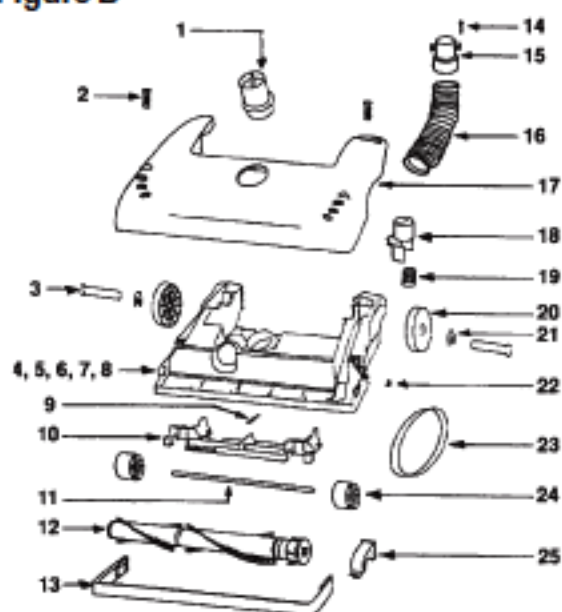

EUREKA Original & Replacement

VICTORY UPRIGHT

Models 4351A & 4440A Shown

Figure B