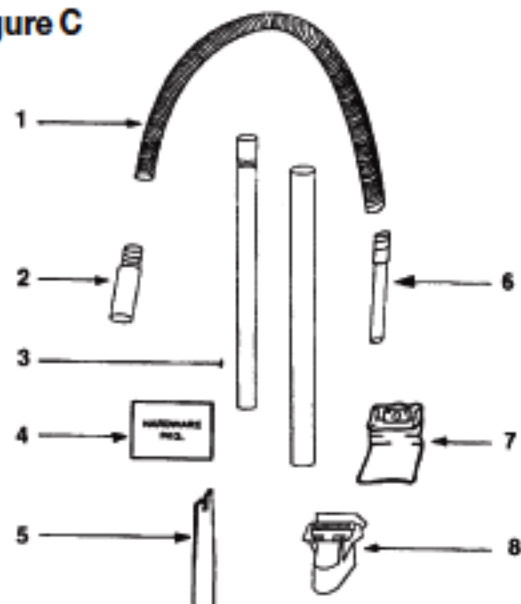

EUREKA Original & Replacement

VICTORY UPRIGHT

Models 4351A & 4440A Shown

Figure C