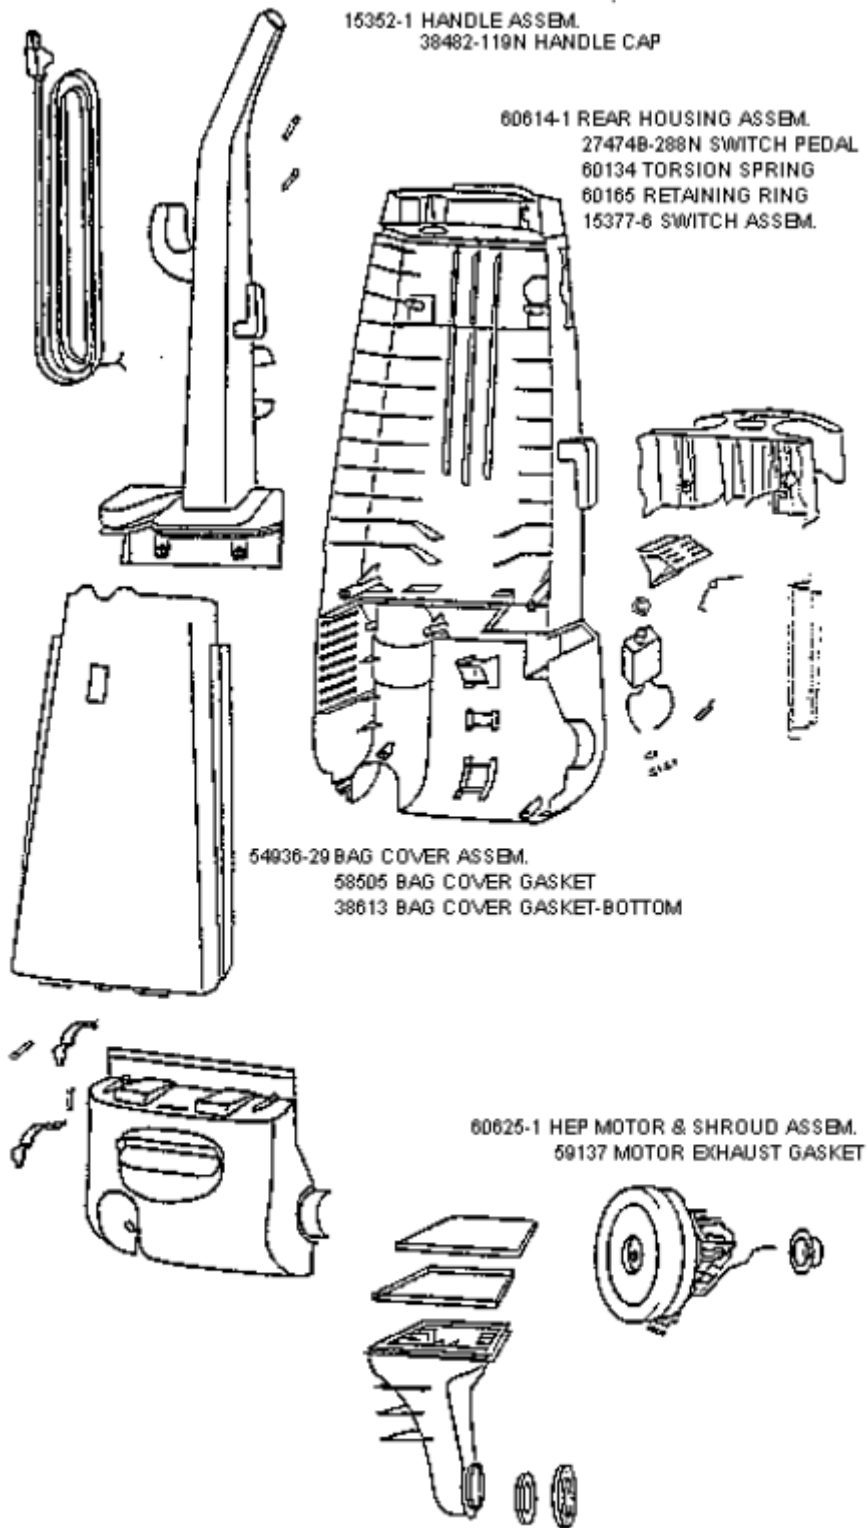

PARTS2 - 4372AT

## PARTS2 - 4372AT

Ref #	Part	Description	Comments	Qty
1	15352-1	HANDLE & CAP ASSEMBLY		
2	15377-6	SWITCH ASSY		
3	15408-119N	DUCT - AIR		
4	15443-288N	TOOL CADDY		
5	27171	GASKET		
6	27474B-288N	SWITCH BUTTON use 27474C-288N		
7	27552B	GROMMET		
8	38420-2	CLAMP		
9	38482-119N	CAP - HANDLE		
10	38613	GASKET		
11	38680-8	SUPPLY CORD & TERMINAL AS		
12	39023	FLANGE - MOTOR INTAKE		
13	39046	FILTER - PRE-MOTOR		
14	53197-1	SCREW PACKAGE		
15	54936-29	BAG COVER ASSY - PACKAGED		
16	58505	GASKET - BAG COVER		
17	59137	GASKET - MOTOR EXHAUST		
18	60134	TORS SPRING PKG		
19	60165	RETAINING RING PKG		
20	60192-1	WIRE SPLICE 5		
21	60285	HEPA FILTER PKG (166603)		
22	60294-3	MOTOR COVER ASSEMBLY - PK		
23	60614-1	REAR HSNG - PKG		
24	60625-1	HEPA MOTOR & SHROUD ASSY		

## PARTS1 - 4372AT

Ref #	Part	Description	Comments	Qty
1	14993A-119N	CARRIAGE - WHEEL		
2	15237-288N	GUARD - FURNITURE (12")		
3	27201-288N	WHEEL-REAR PEPPERCORN		
4	27462A-288N	OPERATOR - HEIGHT ADJUSTM		
5	27467-288N	RELEASE - HANDLE		
6	27468A-119N	CUFF-HOSE(SUB 27468B-119N)		
7	38063	GUARD - BELT		
8	38236A-119N	WHEEL - FRONT		
9	38479-2	HOSE - COMPRESSION (PURCH		
10	38590	AXLE - REAR		
11	53197-1	SCREW PACKAGE		
12	54312	BELTS BRAVO U PAK		
13	54376-2	BELT CAP & GASKET - PACKA		
14	54432	PACKAGE - RETAINING RING		
15	54669-2	SCREW PACKAGE		
16	54933-5	HOOD ASSEMBLY - PACKAGED		
17	54935-4	BASE ASSEMBLY - CARTONED		
18	54943	SPRING PACKAGE		
19	57569	GASKET - FELT		
20	58206-1	AXLE - WHEEL		
21	58506-1	GASKET		
22	60133	COMPRESSION SPRING - PACK		
23	60251-1	12" DISTURBULATOR ASSY -		
24	60613	PUSH ON NUT PKG		