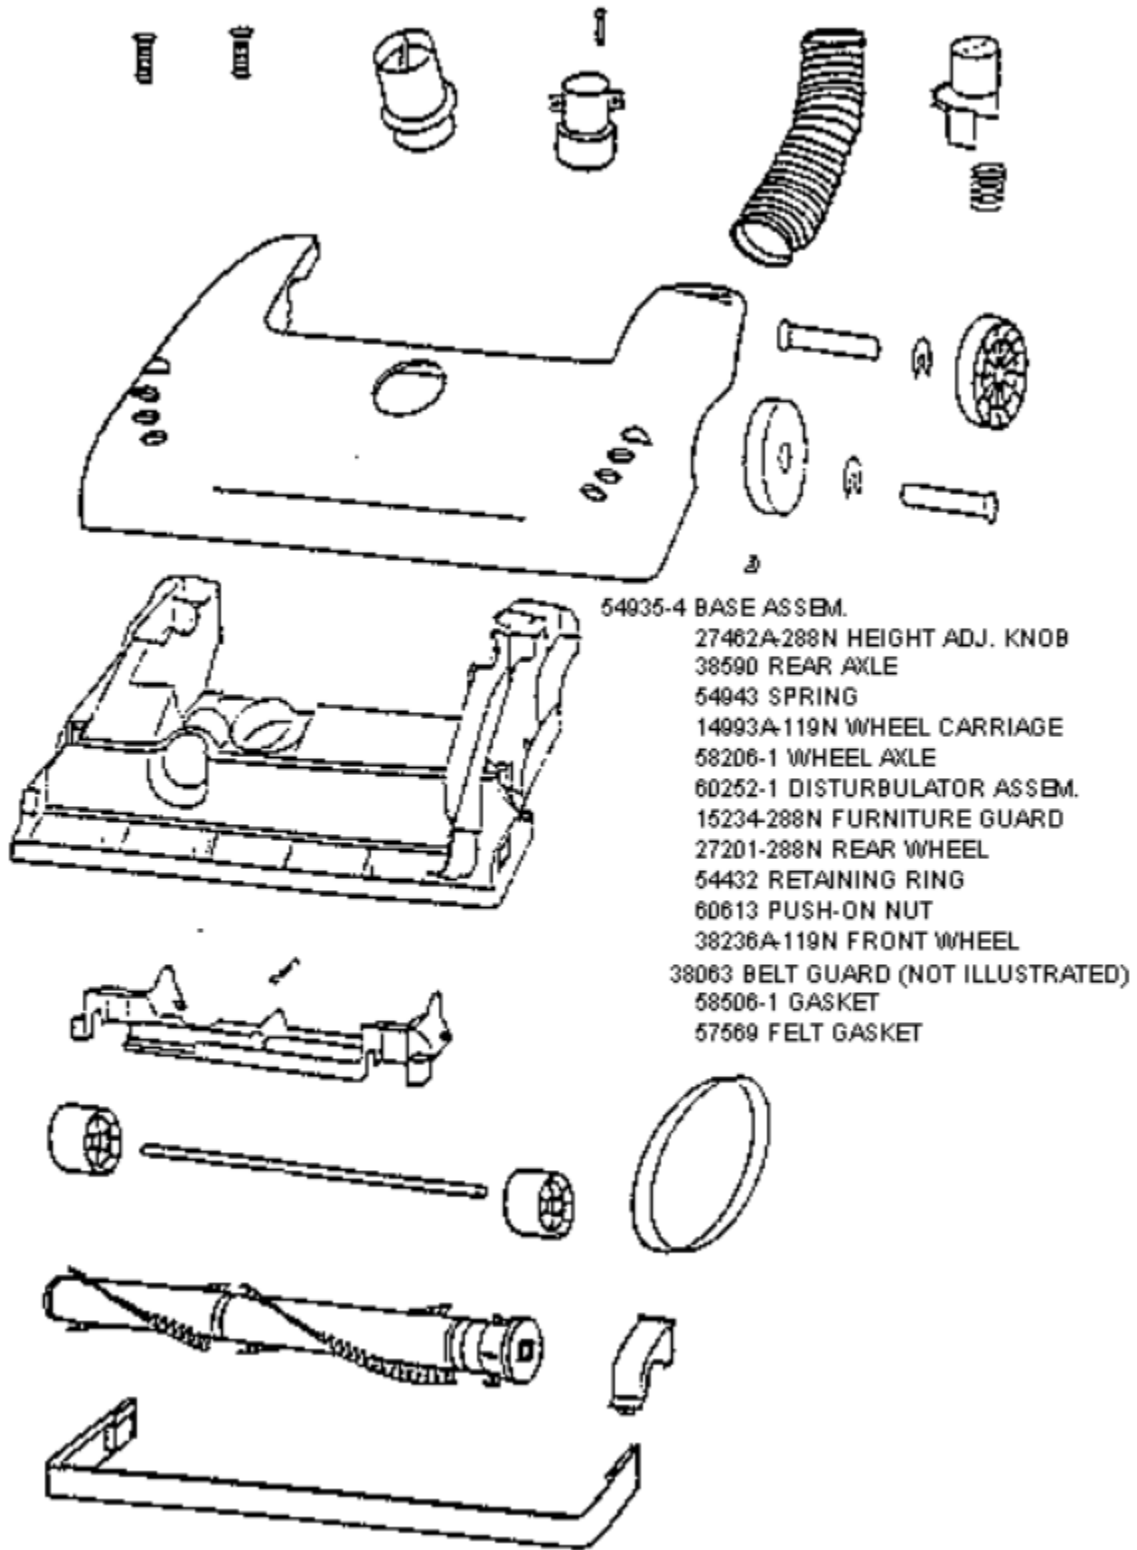

PARTS2 - 4372AT

## PARTS2 - 4372AT

Ref #	Part	Description	Comments	Qty
1	15352-1	HANDLE & CAP ASSEMBLY		
2	15377-6	SWITCH ASSY		
3	15408-119N	DUCT - AIR		
4	15443-288N	TOOL CADDY		
5	27171	GASKET		
6	27474B-288N	SWITCH BUTTON use 27474C-288N		
7	27552B	GROMMET		
8	38420-2	CLAMP		
9	38482-119N	CAP - HANDLE		
10	38613	GASKET		
11	38680-8	SUPPLY CORD & TERMINAL AS		
12	39023	FLANGE - MOTOR INTAKE		
13	39046	FILTER - PRE-MOTOR		
14	53197-1	SCREW PACKAGE		
15	54936-29	BAG COVER ASSY - PACKAGED		
16	58505	GASKET - BAG COVER		
17	59137	GASKET - MOTOR EXHAUST		
18	60134	TORS SPRING PKG		
19	60165	RETAINING RING PKG		
20	60192-1	WIRE SPLICE 5		
21	60285	HEPA FILTER PKG (166603)		
22	60294-3	MOTOR COVER ASSEMBLY - PK		
23	60614-1	REAR HSNG - PKG		
24	60625-1	HEPA MOTOR & SHROUD ASSY		

## PARTS1 - 4372AT

Ref #	Part	Description	Comments	Qty
1	14993A-119N	CARRIAGE - WHEEL		
2	15237-288N	GUARD - FURNITURE (12")		
3	27201-288N	WHEEL-REAR PEPPERCORN		
4	27462A-288N	OPERATOR - HEIGHT ADJUSTM		
5	27467-288N	RELEASE - HANDLE		
6	27468A-119N	CUFF-HOSE(SUB 27468B-119N)		
7	38063	GUARD - BELT		
8	38236A-119N	WHEEL - FRONT		
9	38479-2	HOSE - COMPRESSION (PURCH		
10	38590	AXLE - REAR		
11	53197-1	SCREW PACKAGE		
12	54312	BELTS BRAVO U PAK		
13	54376-2	BELT CAP & GASKET - PACKA		
14	54432	PACKAGE - RETAINING RING		
15	54669-2	SCREW PACKAGE		
16	54933-5	HOOD ASSEMBLY - PACKAGED		
17	54935-4	BASE ASSEMBLY - CARTONED		
18	54943	SPRING PACKAGE		
19	57569	GASKET - FELT		
20	58206-1	AXLE - WHEEL		
21	58506-1	GASKET		
22	60133	COMPRESSION SPRING - PACK		
23	60251-1	12" DISTURBULATOR ASSY -		
24	60613	PUSH ON NUT PKG		