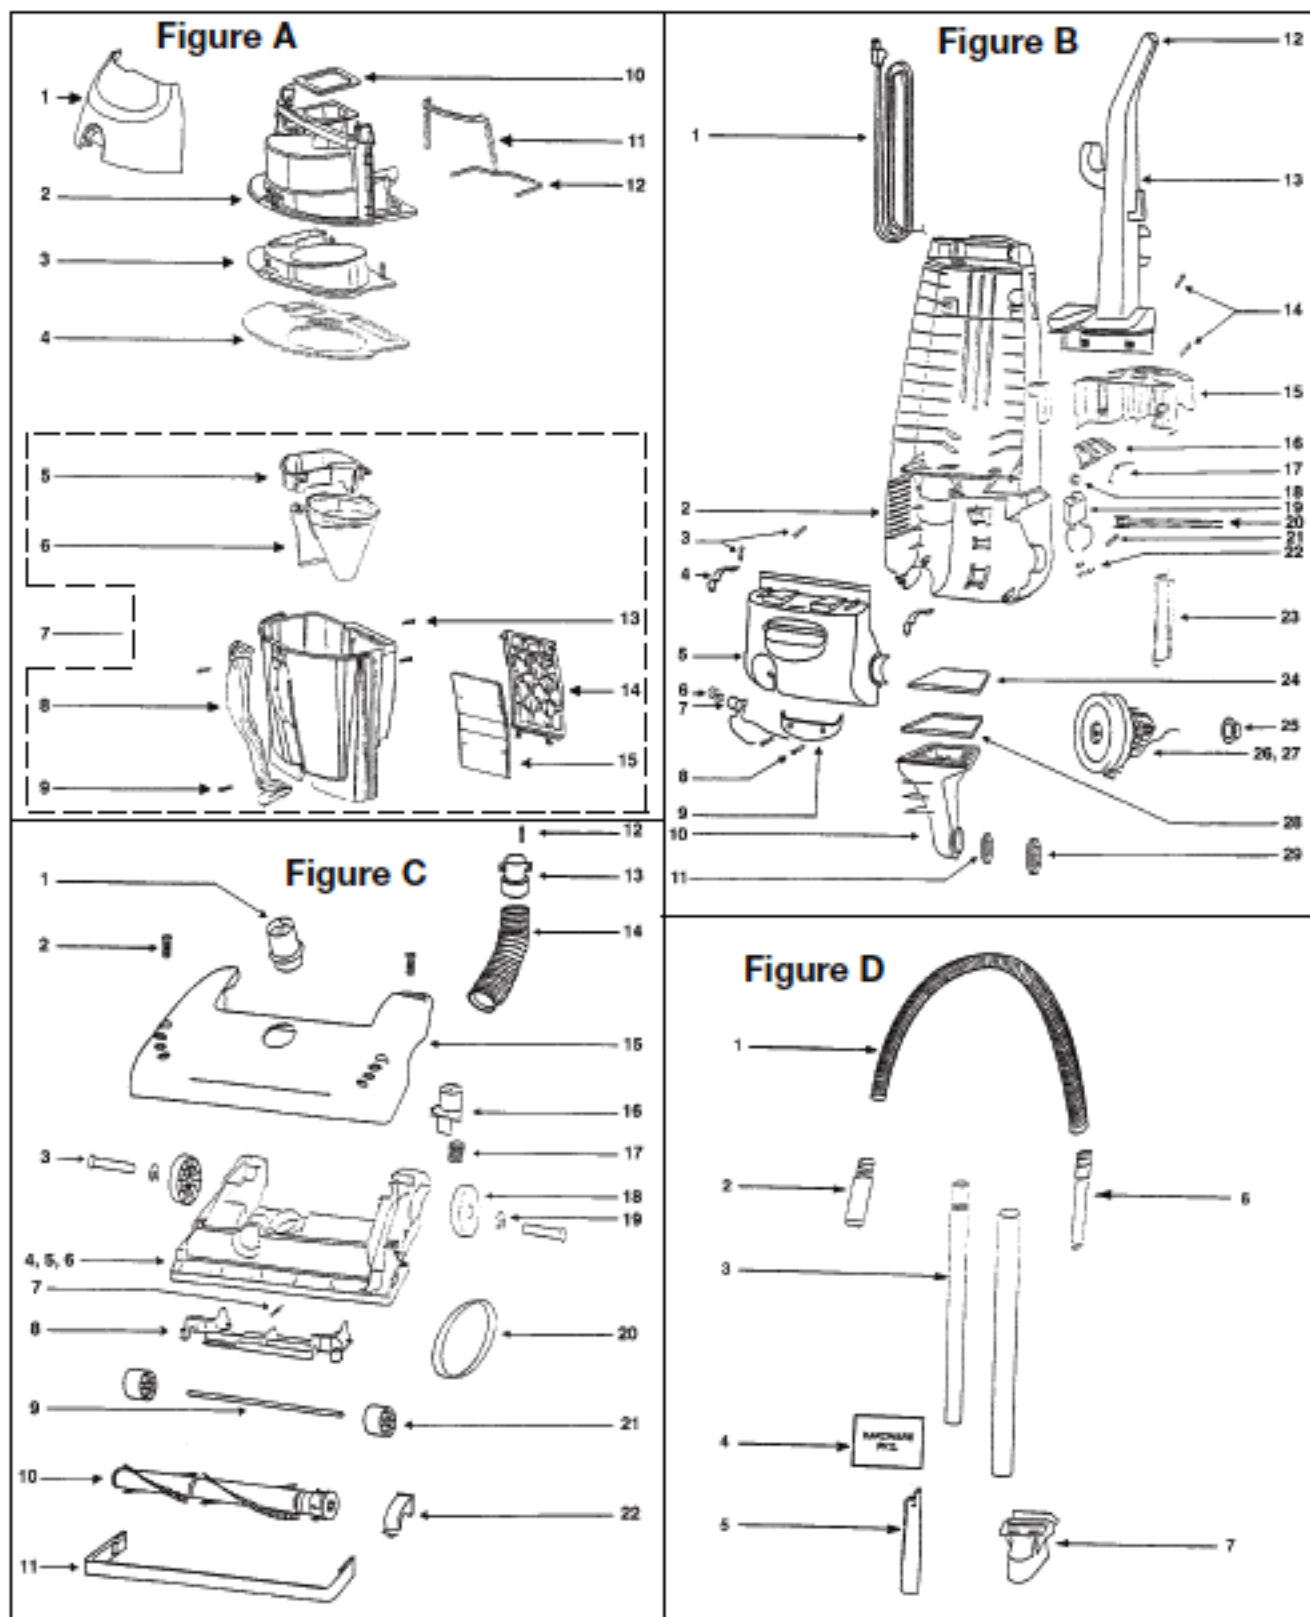

Original & Replacement **EUREKA**

VICTORY WHIRLWIND Models 4380AT, 4381AT, 4480AT, 4481AT Shown

Figure A

Key	Part No.	Description
1	E-60704-2	Front Cover 4380, 4481
1	E-60704-1	Front Cover 4480
2	E-60705-1	Upper Cyclone Ass'y
3	N/A	Lower Cyclone
4	E-39219	Gasket Sheet
5	E-28099-333N	Filter Screen
6	E-02311A-333N	Cyclone Funnel
7	E-60706-1	Cyclonic Cassette Ass'y
8	E-28131-288N	Dirt Cup Grip
8	ER-7025	Dirt Cup Grip
9	E-53197-1	Screw
10	E-39219	Gasket Sheet
11	E-59595-1	Cyclone Gasket (11.5" Long)
12	E-59297-2	Air Duct Gasket (White)
13	E-53197-1	Screw
14	E-28114-119N	Filter Frame
15	E-28115	Filter

N/A = Not Available

Figure C

KEY	PART NO.	DESCRIPTION
1	E-39121	Height Adjustment Knob
2	E-54669-2	Screw
3	E-38590	Rear Axle
4	E-54935-6	Base Ass'y 4380
4	E-60071-5	Base Ass'y 4480, 4481
5	E-58506-1	Gasket (Base to Hood) 4380, 4381
5	E-58506-2	Gasket (Base to Hood) 4480, 4481
6	E-57569	Felt Gasket
7	E-54943	Spring
8	E-14993A-119N	Wheel Carriage
9	E-58206-1	Wheel Axle
10	E-60251-1	Brushroll 12" 4380, 4381
10	E-54647	Brushroll 14" 4480, 4481
11	E-15237-288N	Furniture Guard 12"
11	E-15234-288N	Furniture Guard 14"
12	E-53197-1	Screw
13	E-27468A-119N	Hose Cuff
14	E-38479-2	Hose
15	E-60702-1 19N	Hood Ass'y 4480
15	E-60707-1	Hood Ass'y 4480
15	E-60707-2	Hood Ass'y 4481
16	E-27467-288N	Handle Release Pedal
17	E-60133	Compression Spring
18	E-27201-288N	Rear Wheel 4380, 4381
18	E-27493-288N	Rear Wheel 4480, 4481
19	E-54432	Retaining Ring
20	E-54312	Belt Package of 2
20	E-38441	Belt
20	ER-1035	Belt
21	E-38236A-119N	Front Wheel
22	E-54376-2	Belt Cap Ass'y