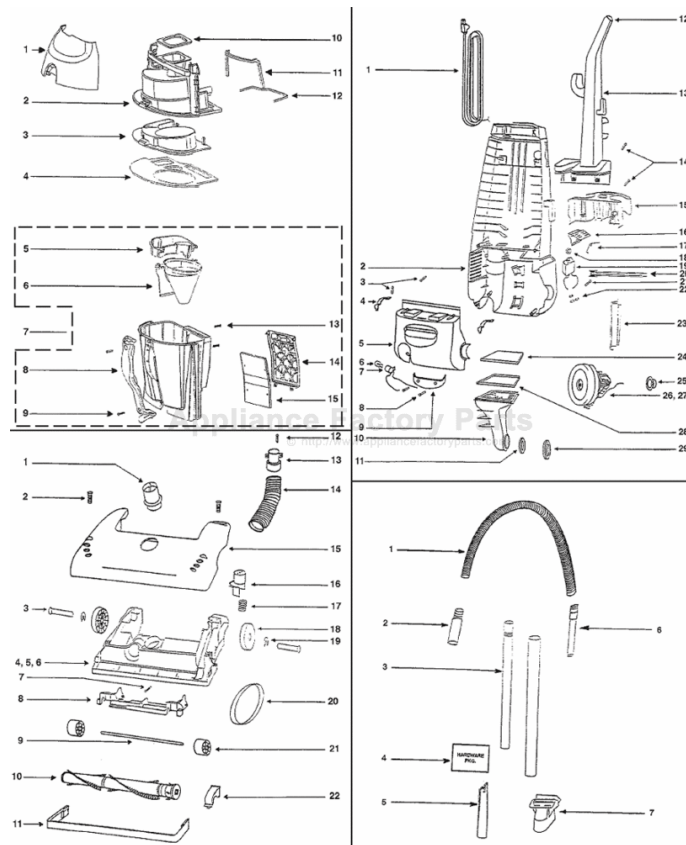

Eureka 4380AT Owner's Manual

[Shop genuine replacement parts for Eureka 4380AT](#)

[Find Your Eureka Vacuum Cleaner Parts - Select From 855 Models](#)

----- Manual continues below part list -----