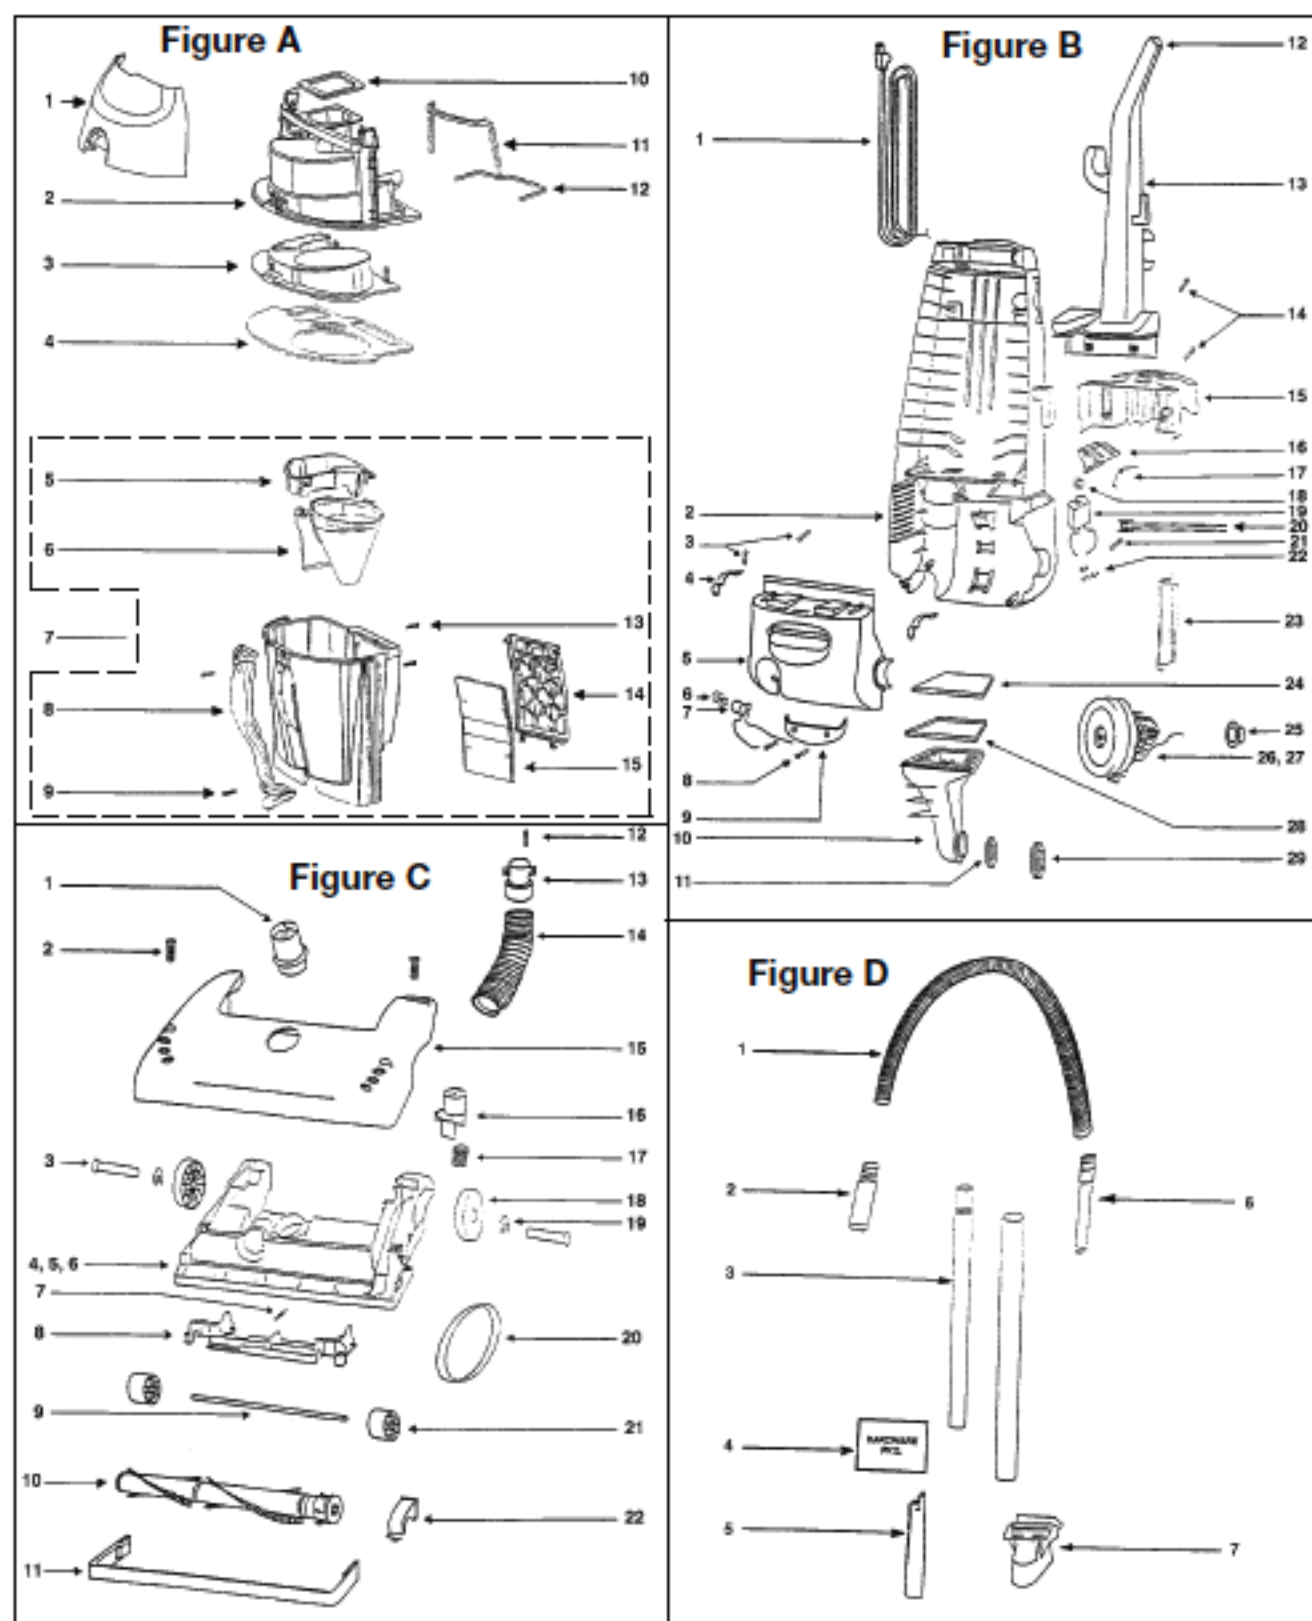

EUREKA Original & Replacement

VICTORY WHIRLWIND Models 4380AT, 4381AT, 4480AT, 4481AT Shown

Original & Replacement **EUREKA**

VICTORY WHIRLWIND Models 4380AT, 4381AT, 4480AT, 4481AT Shown

Figure A

Key	Part No.	Description
1	E-60704-2	Front Cover 4380, 4481
1	E-60704-1	Front Cover 4480
2	E-60705-1	Upper Cyclone Ass'y
3	N/A	Lower Cyclone
4	E-39219	Gasket Sheet
5	E-28099-333N	Filter Screen
6	E-02311A-333N	Cyclone Funnel
7	E-60706-1	Cyclonic Cassette Ass'y
8	E-28131-288N	Dirt Cup Grip
8	ER-7025	Dirt Cup Grip
9	E-53197-1	Screw
10	E-39219	Gasket Sheet
11	E-59595-1	Cyclone Gasket (11.5" Long)
12	E-59297-2	Air Duct Gasket (White)
13	E-53197-1	Screw
14	E-28114-119N	Filter Frame
15	E-28115	Filter

N/A = Not Available

Figure C

KEY	PART NO.	DESCRIPTION
1	E-39121	Height Adjustment Knob
2	E-54669-2	Screw
3	E-38590	Rear Axle
4	E-54935-6	Base Ass'y 4380
4	E-60071-5	Base Ass'y 4480, 4481
5	E-58506-1	Gasket (Base to Hood) 4380, 4381
5	E-58506-2	Gasket (Base to Hood) 4480, 4481
6	E-57569	Felt Gasket
7	E-54943	Spring
8	E-14993A-119N	Wheel Carriage
9	E-58206-1	Wheel Axle
10	E-60251-1	Brushroll 12" 4380, 4381
10	E-54647	Brushroll 14" 4480, 4481
11	E-15237-288N	Furniture Guard 12"
11	E-15234-288N	Furniture Guard 14"
12	E-53197-1	Screw
13	E-27468A-119N	Hose Cuff
14	E-38479-2	Hose
15	E-60702-1 19N	Hood Ass'y 4480
15	E-60707-1	Hood Ass'y 4480
15	E-60707-2	Hood Ass'y 4481
16	E-27467-288N	Handle Release Pedal
17	E-60133	Compression Spring
18	E-27201-288N	Rear Wheel 4380, 4381
18	E-27493-288N	Rear Wheel 4480, 4481
19	E-54432	Retaining Ring
20	E-54312	Belt Package of 2
20	E-38441	Belt
20	ER-1035	Belt
21	E-38236A-119N	Front Wheel
22	E-54376-2	Belt Cap Ass'y