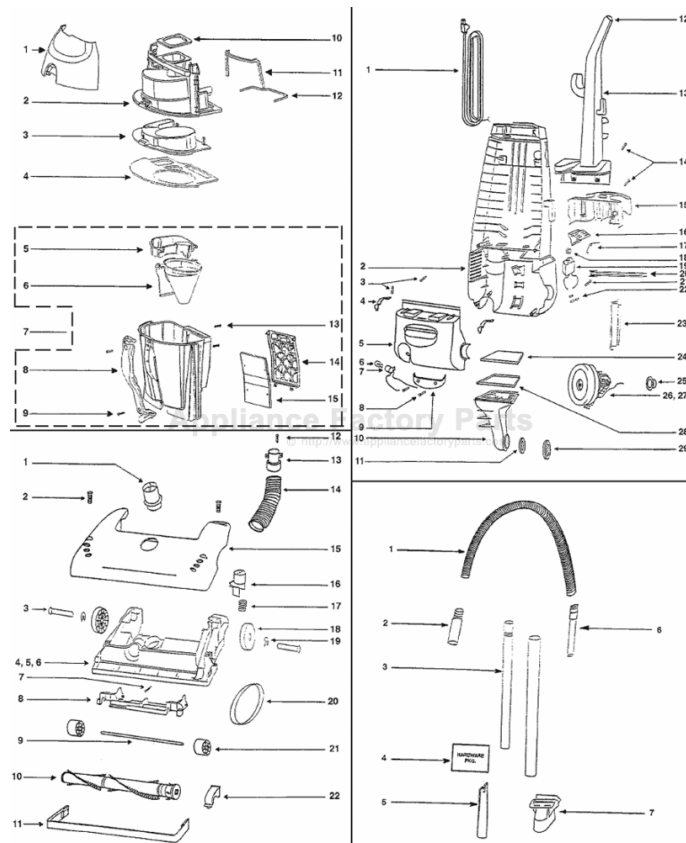

Eureka 4381AT Owner's Manual

[Shop genuine replacement parts for Eureka 4381AT](#)

[Find Your Eureka Vacuum Cleaner Parts - Select From 855 Models](#)

----- Manual continues below part list -----