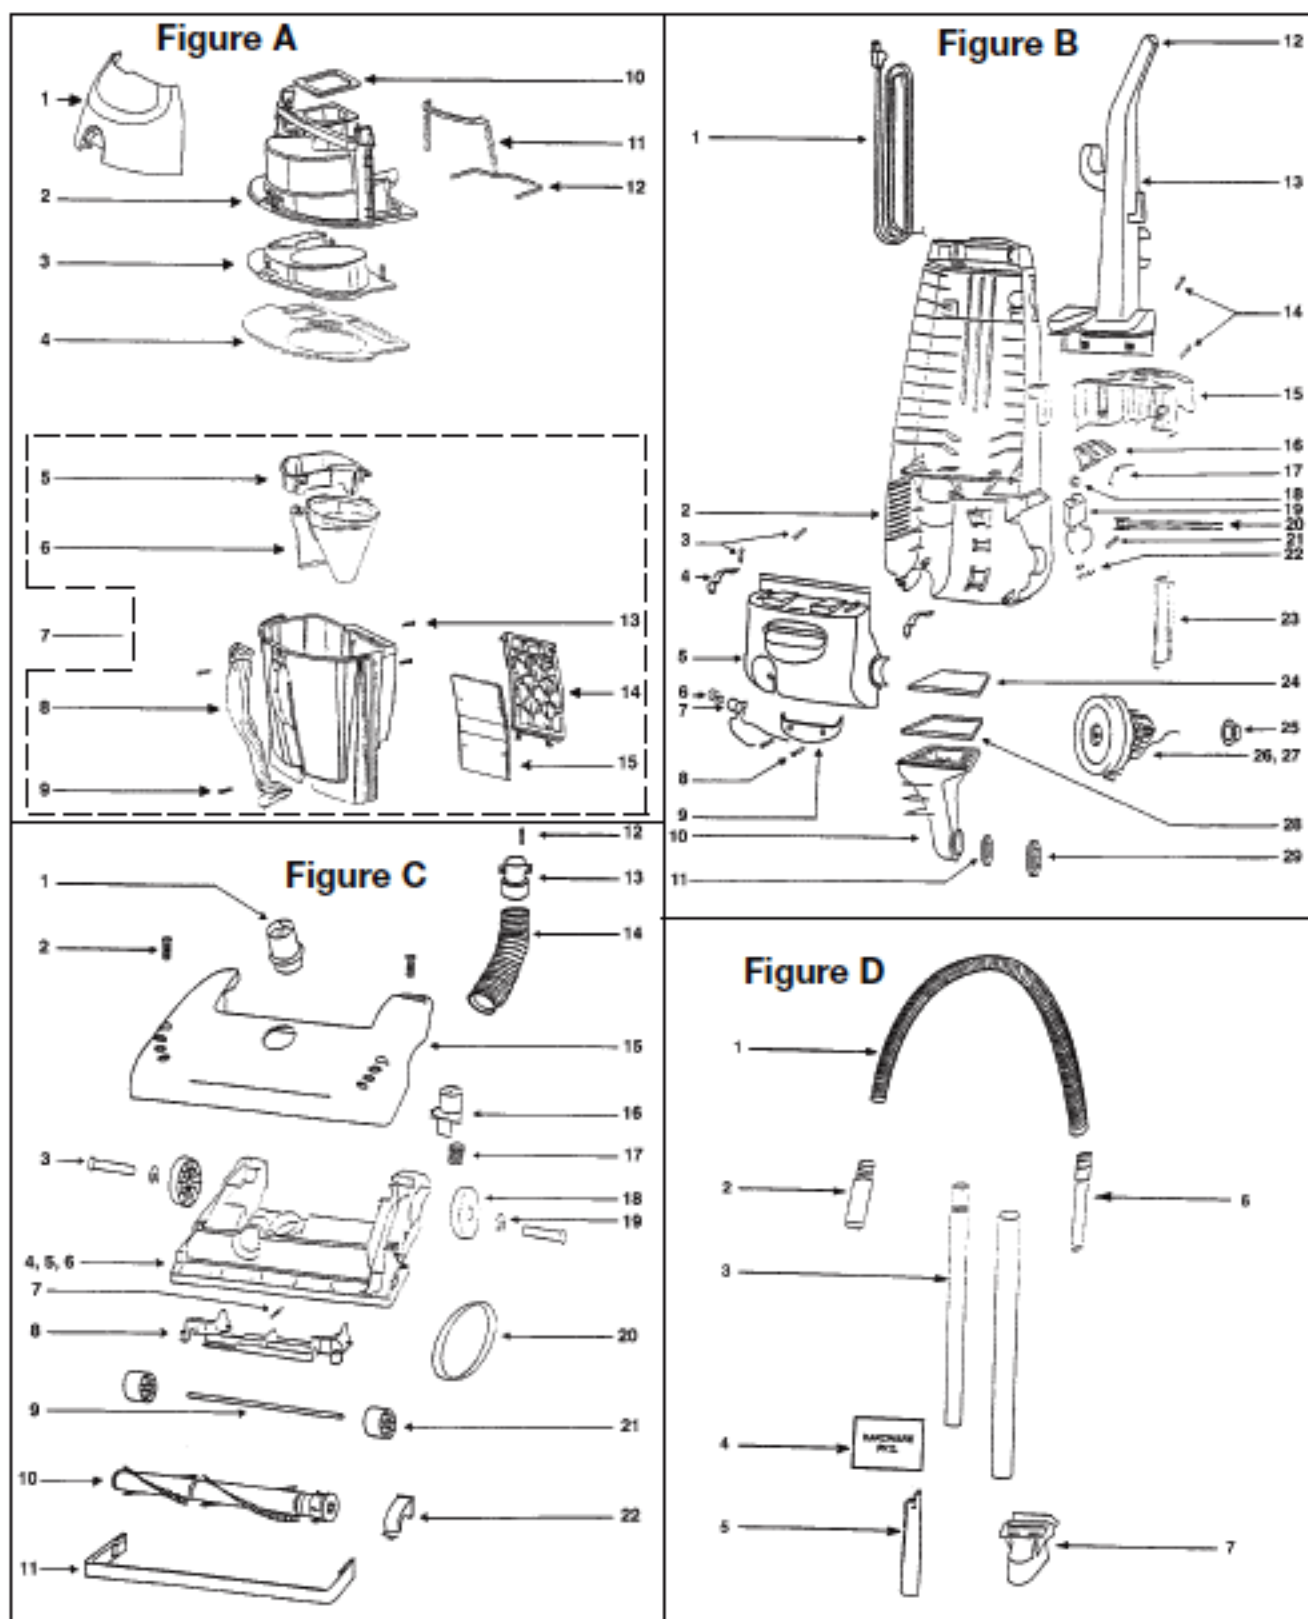

Original & Replacement **EUREKA**

VICTORY WHIRLWIND Models 4380AT, 4381AT, 4480AT, 4481AT Shown

Figure A

Key	Part No.	Description
1	E-60704-2	Front Cover 4380, 4481
1	E-60704-1	Front Cover 4480
2	E-60705-1	Upper Cyclone Ass'y
3	N/A	Lower Cyclone
4	E-39219	Gasket Sheet
5	E-28099-333N	Filter Screen
6	E-02311A-333N	Cyclone Funnel
7	E-60706-1	Cyclonic Cassette Ass'y
8	E-28131-288N	Dirt Cup Grip
8	ER-7025	Dirt Cup Grip
9	E-53197-1	Screw
10	E-39219	Gasket Sheet
11	E-59595-1	Cyclone Gasket (11.5" Long)
12	E-59297-2	Air Duct Gasket (White)
13	E-53197-1	Screw
14	E-28114-119N	Filter Frame
15	E-28115	Filter

N/A = Not Available

Figure C

KEY	PART NO.	DESCRIPTION
1	E-39121	Height Adjustment Knob
2	E-54669-2	Screw
3	E-38590	Rear Axle
4	E-54935-6	Base Ass'y 4380
4	E-60071-5	Base Ass'y 4480, 4481
5	E-58506-1	Gasket (Base to Hood) 4380, 4381
5	E-58506-2	Gasket (Base to Hood) 4480, 4481
6	E-57569	Felt Gasket
7	E-54943	Spring
8	E-14993A-119N	Wheel Carriage
9	E-58206-1	Wheel Axle
10	E-60251-1	Brushroll 12" 4380, 4381
10	E-54647	Brushroll 14" 4480, 4481
11	E-15237-288N	Furniture Guard 12"
11	E-15234-288N	Furniture Guard 14"
12	E-53197-1	Screw
13	E-27468A-119N	Hose Cuff
14	E-38479-2	Hose
15	E-60702-1 19N	Hood Ass'y 4480
15	E-60707-1	Hood Ass'y 4480
15	E-60707-2	Hood Ass'y 4481
16	E-27467-288N	Handle Release Pedal
17	E-60133	Compression Spring
18	E-27201-288N	Rear Wheel 4380, 4381
18	E-27493-288N	Rear Wheel 4480, 4481
19	E-54432	Retaining Ring
20	E-54312	Belt Package of 2
20	E-38441	Belt
20	ER-1035	Belt
21	E-38236A-119N	Front Wheel
22	E-54376-2	Belt Cap Ass'y