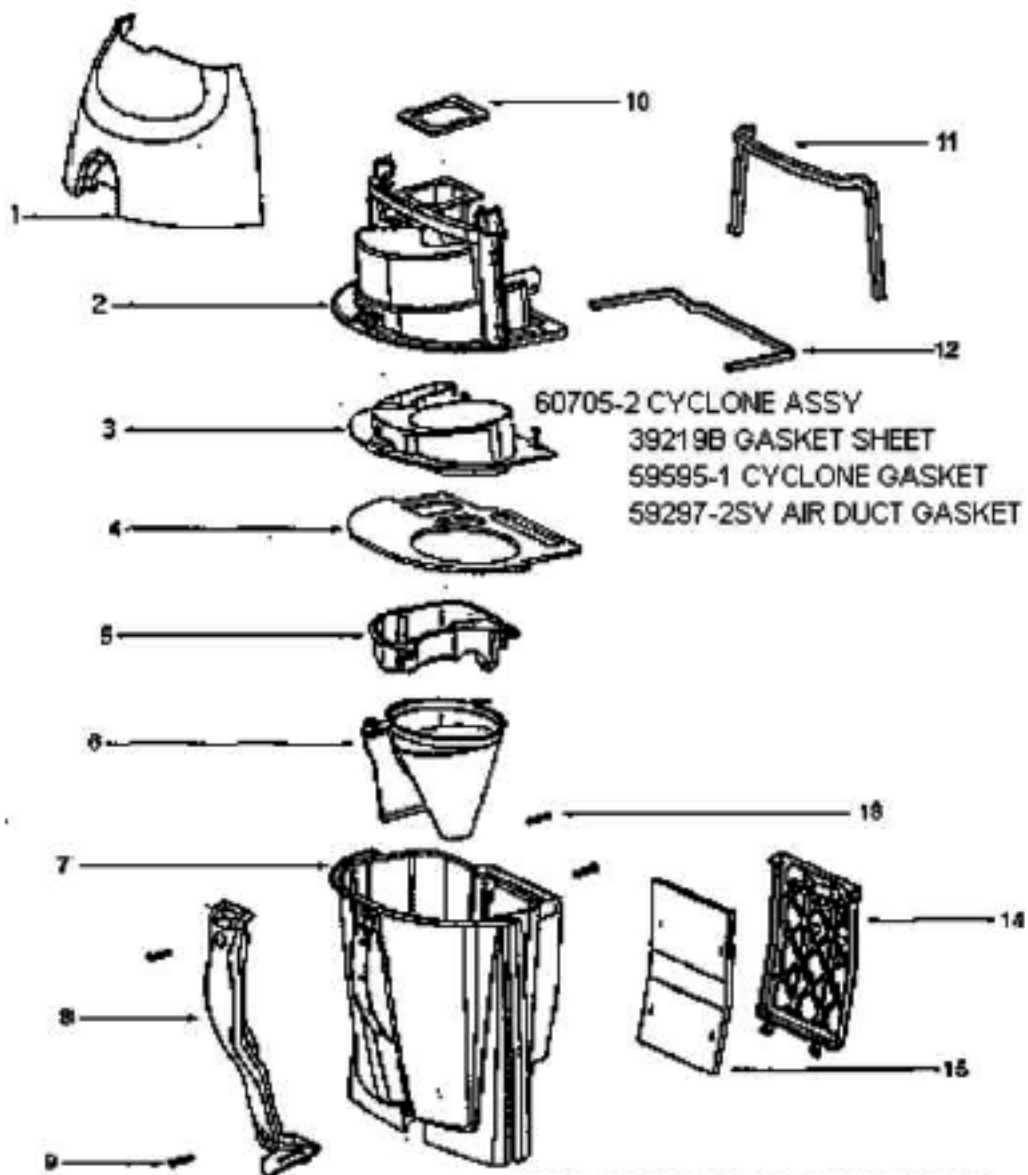

## 4. 60843-5 BASE ASSY

27462C-288N HEIGHT ADJ KNOB

38590 REAR AXLE

54943 SPRING

14993B-119N WHEEL CARRIAGE

58206-1 WHEEL AXLE

15237-288N FURNITURE GUARD

39280A-288N REAR WHEEL

54432 RETAINING RING

28243-316N BASE ADAPTER

81120 BELT

58508-1 GASKET

70524 FELT GASKET

## PARTS1 - 4383AT

Ref #	Part	Description	Comments	Qty
1	14993B-119N	CARRIAGE - WHEEL		
2	15237-288N	GUARD - FURNITURE (12")		
3	27462C-288N	OPERATOR - HEIGHT ADJUSTM		
4	27467A-288N	RELEASE - HANDLE		
5	27468D-119N	CUFF - HOSE		
6	28243-316N	ADAPTER - BASE		
7	38479-4	HOSE - COMPRESSION (PURCH		
8	38590	AXLE - REAR		
9	39173-119N	WHEEL - FRONT		
10	39260A-288N	WHEEL/BUSHING PACKAGE		
11	53197-1	SCREW PACKAGE		
12	54376-2	BELT CAP & GASKET - PACKA		
13	54432	PACKAGE - RETAINING RING		
14	54933-40	HOOD ASSEMBLY - PACKAGED		
15	54943	SPRING PACKAGE		
16	58206-1	AXLE - WHEEL		
17	58506-1	GASKET		
18	60133	COMPRESSION SPRING - PACK		
19	60251-2	12" DISTURBULATOR ASSY -		
20	60613	PUSH ON NUT PKG		
21	60843-5	BASE ASSEMBLY - CARTONED		
22	61120	BELT PKG ASSY-STYLE U EXT		
23	70524	GASKET - FELT		