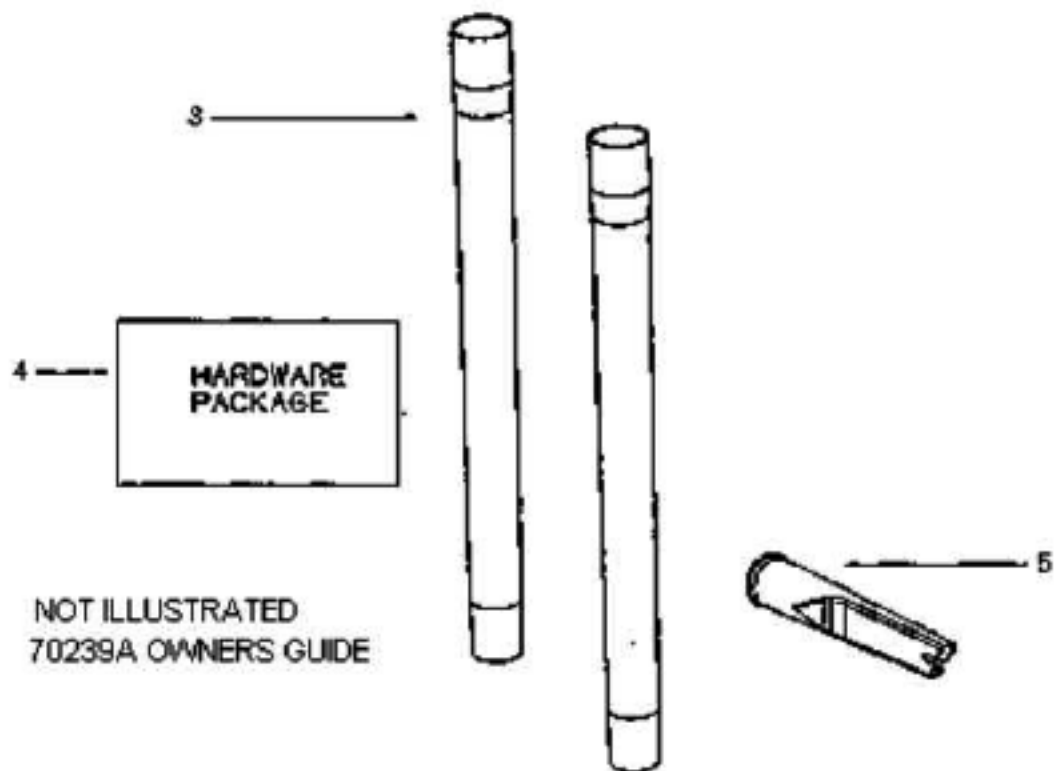

1. 60169-6 HOSE ASSY
27461B-119N HOSE ADAPTER
37057A-3 HOSE COUPLING

NOT ILLUSTRATED
70239A OWNERS GUIDE

ACCESSORIES - 4383AT

Ref #	Part	Description	Comments	Qty
1	28708-119N	TOOL - CREVICE		
2	27461B-119N	ADAPTER - HOSE		
3	37057A-3	COUPLING - HOSE		
4	58607	SCREW PACKAGE		
5	58728B	NESTING WAND ASSEMBLY		
6	60169-6	HOSE ASSEMBLY - CARTONED		
7	61037	COMBINATION TOOL - PACKAG		
8	70239A	OWNERS GUIDE		