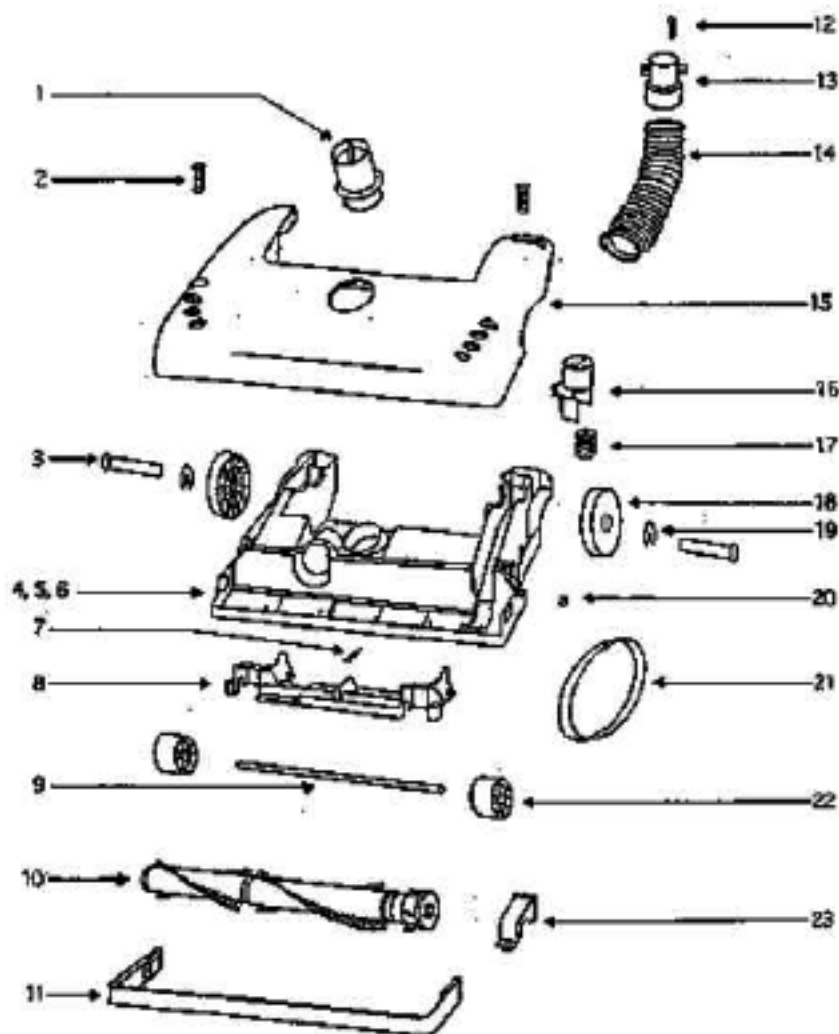

60625-4 HEPA MOTOR ASSY
 27552B GROMMET
 59137 MOTOR EXHAUST GASKET

54937-41 MOTOR COVER ASSY
 60068-2 SCREW
 15072-313N LENS

NOT ILLUSTRATED
 28425 AIR DUCT GRILLE

PARTS2 - 4383AT

Ref #	Part	Description	Comments	Qty
1	15072-313N	LENS - MOTOR COVER		
2	15352A-1	HANDLE & CAP ASSEMBLY		
3	15408B-119N	DUCT - AIR		
4	15443A-119N	TOOL CADDY		
5	27171A	GASKET		
6	27474B-288N	SWITCH - BUTTON		
7	27552B	GROMMET		
8	28304A	SWITCH - PUSHBUTTON		
9	28425	GRILLE - AIR DUCT		
10	38420-2	CLAMP		
11	38611	HEADLAMP SCKT & TERMINAL		
12	38680-16	SUPPLY CORD & TERMINAL AS		
13	39023	FLANGE - MOTOR INTAKE		
14	39252-2	THERMOSTAT & TERMINAL ASS		
15	39334	FILTER - PRE-MOTOR		
16	48815	LAMP - HEADLIGHT		
17	53197-1	SCREW PACKAGE		
18	54937-41	MOTOR COVER ASSY W/O LENS		
19	59137	GASKET - MOTOR EXHAUST		
20	59297SV	GASKET - AIR DUCT		
21	59361A	ADAPTER - TUBE		
22	59362B	TUBE		
23	60068-2	SCREW PACKAGE		
24	60134	TOHS SPRING PKG		
25	60192-1	WIRE SPLICE 5		
26	60285A	HEPA FILTER PACKAGE		
27	60625-4	HEPA MOTOR & SHROUD ASSY		
28	60703-2	REAR HOUSING - PKGD		
29	70521	RETAINING RING PKG		

54432 RETAINING RING

28243-316N BASE ADAPTER

81120 BELT

58508-1 GASKET

70524 FELT GASKET

PARTS1 - 4383AT

Ref #	Part	Description	Comments	Qty
1	14993B-119N	CARRIAGE - WHEEL		
2	15237-288N	GUARD - FURNITURE (12")		
3	27462C-288N	OPERATOR - HEIGHT ADJUSTM		
4	27467A-288N	RELEASE - HANDLE		
5	27468D-119N	CUFF - HOSE		
6	28243-316N	ADAPTER - BASE		
7	38479-4	HOSE - COMPRESSION (PURCH		
8	38590	AXLE - REAR		
9	39173-119N	WHEEL - FRONT		
10	39260A-288N	WHEEL/BUSHING PACKAGE		
11	53197-1	SCREW PACKAGE		
12	54376-2	BELT CAP & GASKET - PACKA		
13	54432	PACKAGE - RETAINING RING		
14	54933-40	HOOD ASSEMBLY - PACKAGED		
15	54943	SPRING PACKAGE		
16	58206-1	AXLE - WHEEL		
17	58506-1	GASKET		
18	60133	COMPRESSION SPRING - PACK		
19	60251-2	12" DISTURBULATOR ASSY -		
20	60613	PUSH ON NUT PKG		
21	60843-5	BASE ASSEMBLY - CARTONED		
22	61120	BELT PKG ASSY-STYLE U EXT		
23	70524	GASKET - FELT		