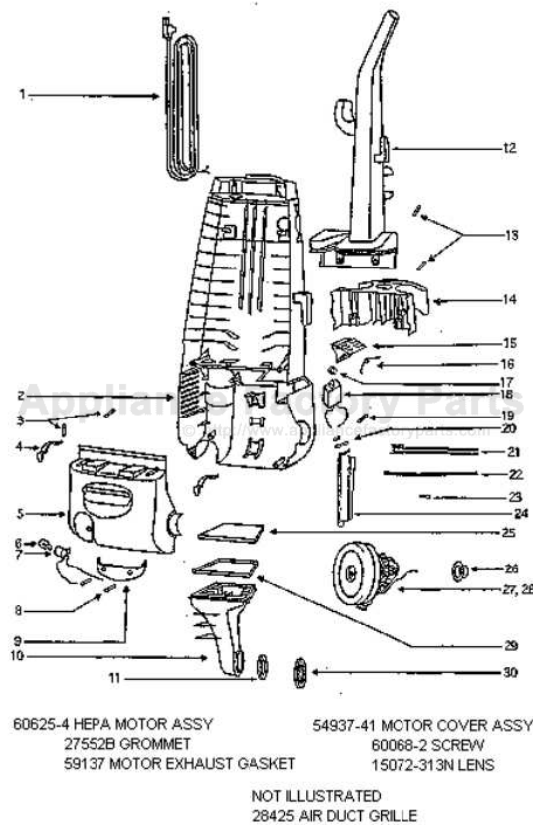

[Find Your Eureka Vacuum Cleaner Parts - Select From 855 Models](#)

----- Manual continues below -----