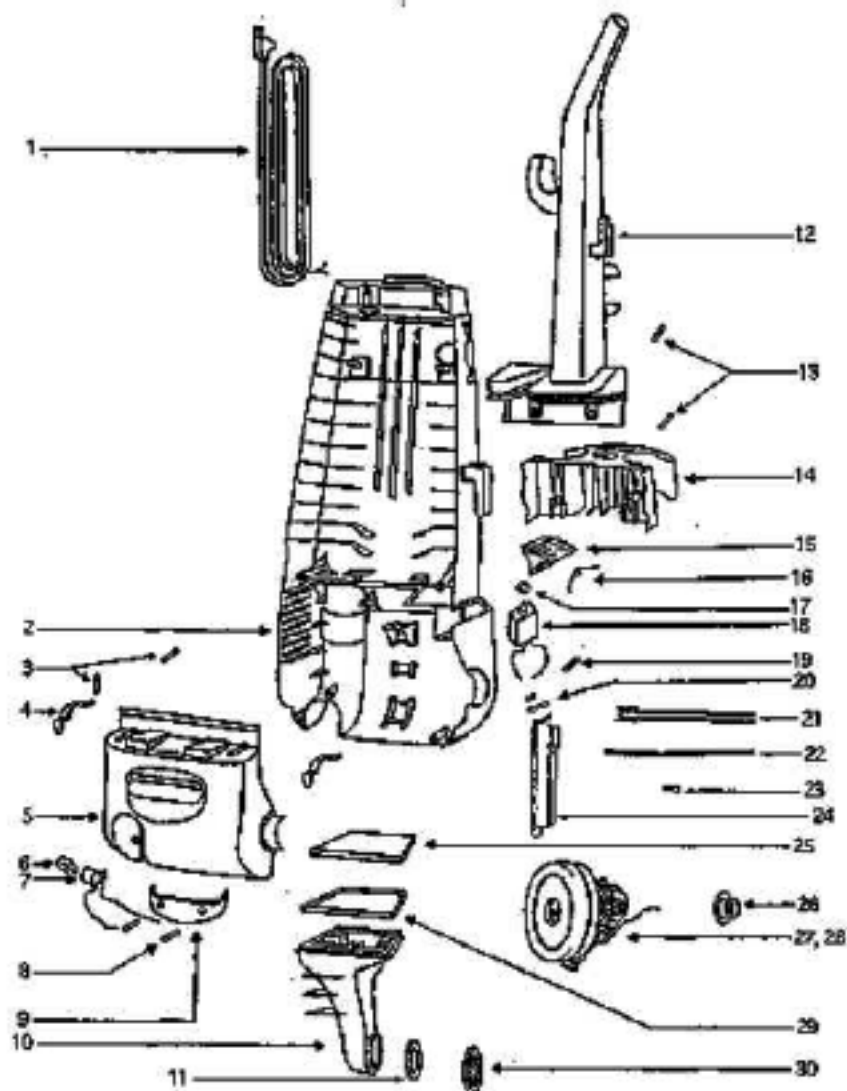

60625-4 HEPA MOTOR ASSY
27552B GROMMET
59137 MOTOR EXHAUST GASKET

54937-41 MOTOR COVER ASSY
60068-2 SCREW
15072-313N LENS

NOT ILLUSTRATED
28425 AIR DUCT GRILLE

PARTS2 - 4383AT

Ref #	Part	Description	Comments	Qty
1	15072-313N	LENS - MOTOR COVER		
2	15352A-1	HANDLE & CAP ASSEMBLY		
3	15408B-119N	DUCT - AIR		
4	15443A-119N	TOOL CADDY		
5	27171A	GASKET		
6	27474B-288N	SWITCH - BUTTON		
7	27552B	GROMMET		
8	28304A	SWITCH - PUSHBUTTON		
9	28425	GRILLE - AIR DUCT		
10	38420-2	CLAMP		
11	38611	HEADLAMP SCKT & TERMINAL		
12	38680-16	SUPPLY CORD & TERMINAL AS		
13	39023	FLANGE - MOTOR INTAKE		
14	39252-2	THERMOSTAT & TERMINAL ASS		
15	39334	FILTER - PRE-MOTOR		
16	48815	LAMP - HEADLIGHT		
17	53197-1	SCREW PACKAGE		
18	54937-41	MOTOR COVER ASSY W/O LENS		
19	59137	GASKET - MOTOR EXHAUST		
20	59297SV	GASKET - AIR DUCT		
21	59361A	ADAPTER - TUBE		
22	59362B	TUBE		
23	60068-2	SCREW PACKAGE		
24	60134	TOHS SPRING PKG		
25	60192-1	WIRE SPLICE 5		
26	60285A	HEPA FILTER PACKAGE		
27	60625-4	HEPA MOTOR & SHROUD ASSY		
28	60703-2	REAR HOUSING - PKGD		
29	70521	RETAINING RING PKG