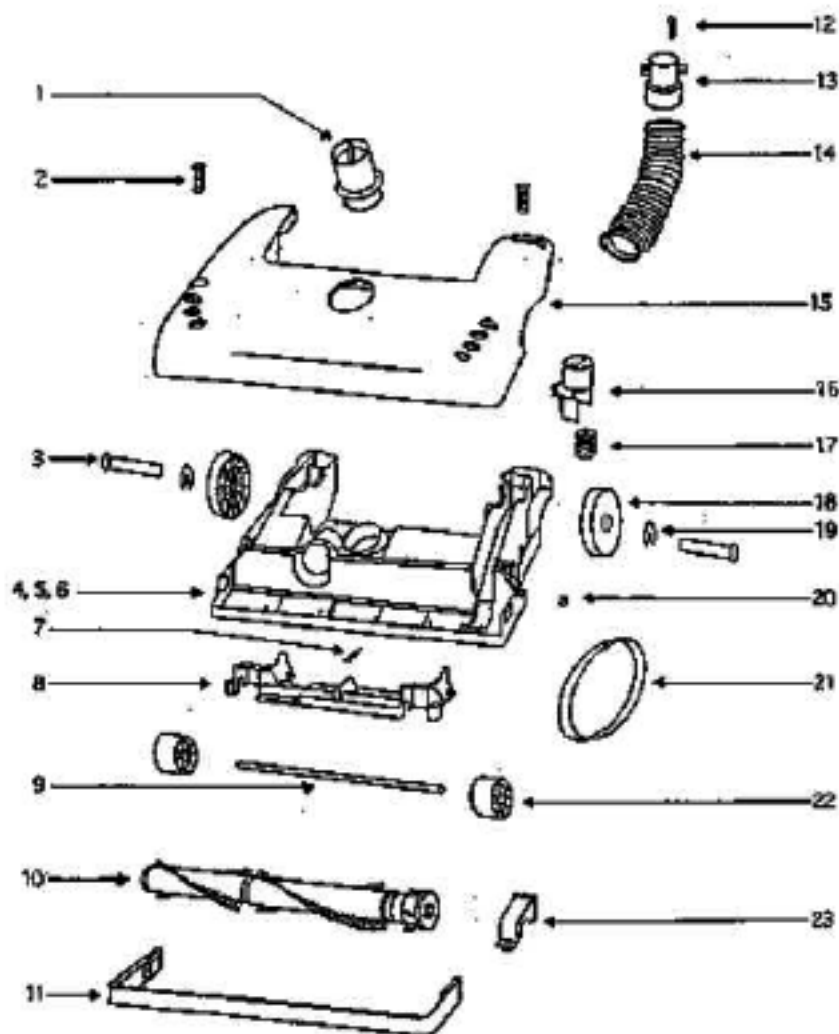

# Eureka 4383AT Owner's Manual

[Shop genuine replacement parts for Eureka 4383AT](#)

[Find Your Eureka Vacuum Cleaner Parts - Select From 855 Models](#)

----- Manual continues below -----

60625-4 HEPA MOTOR ASSY  
 27552B GROMMET  
 59137 MOTOR EXHAUST GASKET

## PARTS2 - 4383AT

Ref #	Part	Description	Comments	Qty
1	15072-313N	LENS - MOTOR COVER		
2	15352A-1	HANDLE & CAP ASSEMBLY		
3	15408B-119N	DUCT - AIR		
4	15443A-119N	TOOL CADDY		
5	27171A	GASKET		
6	27474B-288N	SWITCH - BUTTON		
7	27552B	GROMMET		
8	28304A	SWITCH - PUSHBUTTON		
9	28425	GRILLE - AIR DUCT		
10	38420-2	CLAMP		
11	38611	HEADLAMP SCKT & TERMINAL		
12	38680-16	SUPPLY CORD & TERMINAL AS		
13	39023	FLANGE - MOTOR INTAKE		
14	39252-2	THERMOSTAT & TERMINAL ASS		
15	39334	FILTER - PRE-MOTOR		
16	48815	LAMP - HEADLIGHT		
17	53197-1	SCREW PACKAGE		
18	54937-41	MOTOR COVER ASSY W/O LENS		
19	59137	GASKET - MOTOR EXHAUST		
20	59297SV	GASKET - AIR DUCT		
21	59361A	ADAPTER - TUBE		
22	59362B	TUBE		
23	60068-2	SCREW PACKAGE		
24	60134	TOHS SPRING PKG		
25	60192-1	WIRE SPLICE 5		
26	60285A	HEPA FILTER PACKAGE		
27	60625-4	HEPA MOTOR & SHROUD ASSY		
28	60703-2	REAR HOUSING - PKGD		
29	70521	RETAINING RING PKG		

## PARTS1 - 4383AT

Ref #	Part	Description	Comments	Qty
1	14993B-119N	CARRIAGE - WHEEL		
2	15237-288N	GUARD - FURNITURE (12")		
3	27462C-288N	OPERATOR - HEIGHT ADJUSTM		
4	27467A-288N	RELEASE - HANDLE		
5	27468D-119N	CUFF - HOSE		
6	28243-316N	ADAPTER - BASE		
7	38479-4	HOSE - COMPRESSION (PURCH		
8	38590	AXLE - REAR		
9	39173-119N	WHEEL - FRONT		
10	39260A-288N	WHEEL/BUSHING PACKAGE		
11	53197-1	SCREW PACKAGE		
12	54376-2	BELT CAP & GASKET - PACKA		
13	54432	PACKAGE - RETAINING RING		
14	54933-40	HOOD ASSEMBLY - PACKAGED		
15	54943	SPRING PACKAGE		
16	58206-1	AXLE - WHEEL		
17	58506-1	GASKET		
18	60133	COMPRESSION SPRING - PACK		
19	60251-2	12" DISTURBULATOR ASSY -		
20	60613	PUSH ON NUT PKG		
21	60843-5	BASE ASSEMBLY - CARTONED		
22	61120	BELT PKG ASSY-STYLE U EXT		
23	70524	GASKET - FELT		