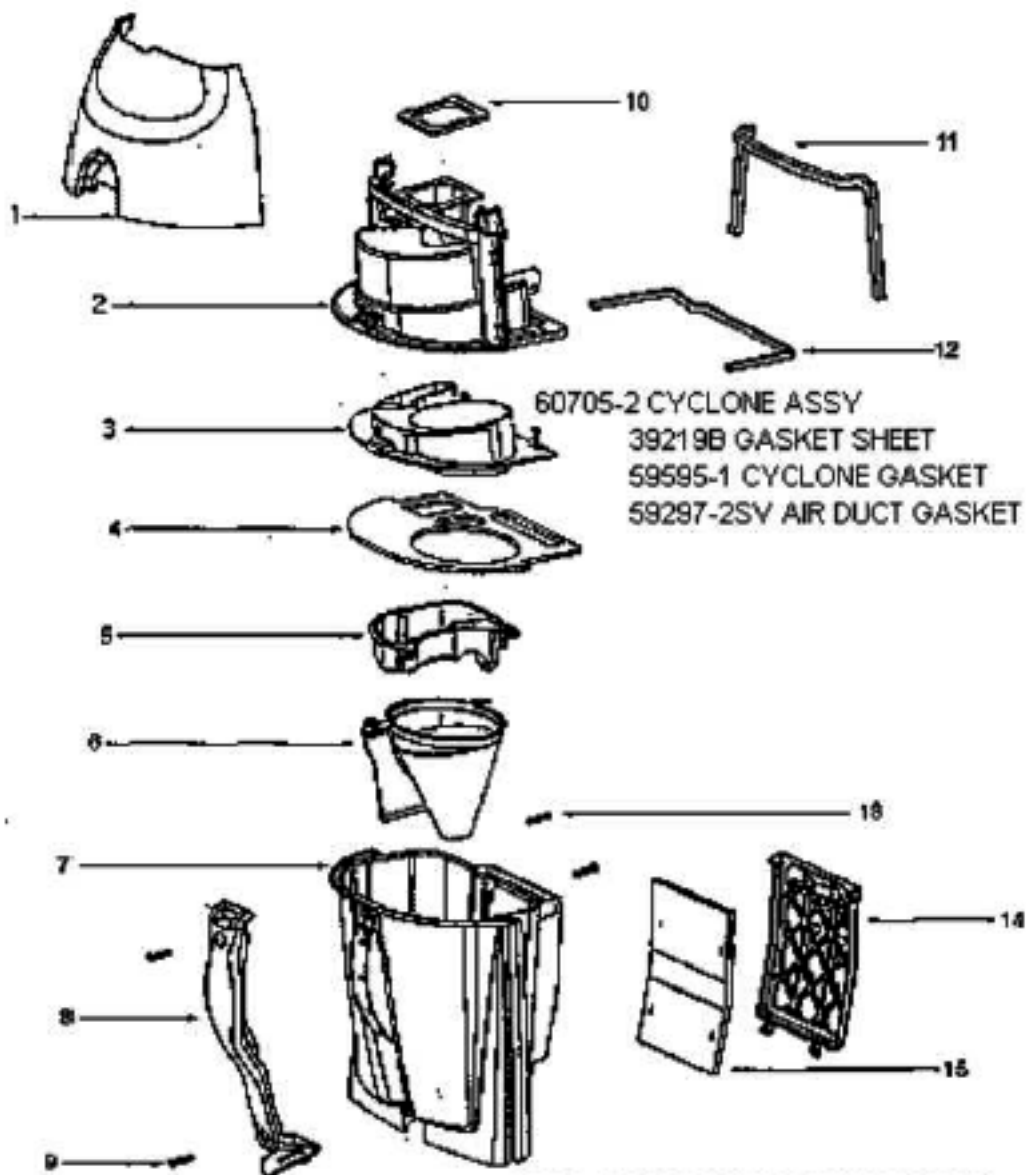

4. 60843-5 BASE ASSY

27462C-288N HEIGHT ADJ KNOB

38590 REAR AXLE

54943 SPRING

14993B-119N WHEEL CARRIAGE

58206-1 WHEEL AXLE

15237-288N FURNITURE GUARD

39280A-288N REAR WHEEL

54432 RETAINING RING

28243-316N BASE ADAPTER

81120 BELT

58508-1 GASKET

70524 FELT GASKET

PARTS1 - 4383AT

Ref #	Part	Description	Comments	Qty
1	14993B-119N	CARRIAGE - WHEEL		
2	15237-288N	GUARD - FURNITURE (12")		
3	27462C-288N	OPERATOR - HEIGHT ADJUSTM		
4	27467A-288N	RELEASE - HANDLE		
5	27468D-119N	CUFF - HOSE		
6	28243-316N	ADAPTER - BASE		
7	38479-4	HOSE - COMPRESSION (PURCH		
8	38590	AXLE - REAR		
9	39173-119N	WHEEL - FRONT		
10	39260A-288N	WHEEL/BUSHING PACKAGE		
11	53197-1	SCREW PACKAGE		
12	54376-2	BELT CAP & GASKET - PACKA		
13	54432	PACKAGE - RETAINING RING		
14	54933-40	HOOD ASSEMBLY - PACKAGED		
15	54943	SPRING PACKAGE		
16	58206-1	AXLE - WHEEL		
17	58506-1	GASKET		
18	60133	COMPRESSION SPRING - PACK		
19	60251-2	12" DISTURBULATOR ASSY -		
20	60613	PUSH ON NUT PKG		
21	60843-5	BASE ASSEMBLY - CARTONED		
22	61120	BELT PKG ASSY-STYLE U EXT		
23	70524	GASKET - FELT		