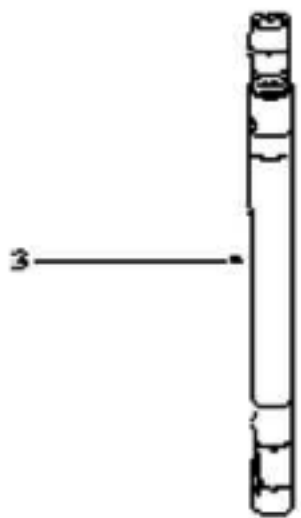

4. 60843-10 BASE ASSY

27462D-288N HEIGHT ADJ KNOB

38590A REAR AXLE

68508-1 GASKET

57569 FELT GASKET

54943 SPRING

14993C-119N WHEEL CARRIAGE

58206-1 WHEEL AXLE

15237-288N FURNITURE GUARD

39280A-288N REAR WHEEL

54432 RETAINING RING

39173A-119N FRONT WHEEL

Ref #	Part	Description	Comments	Qty
1	14993C-119N	CARRIAGE - WHEEL		
2	15237-288N	GUARD - FURNITURE (12")		
3	27462D-288N	OPERATOR - HEIGHT ADJUSTM		
4	27467A-288N	RELEASE - HANDLE		
5	27468D-119N	CUFF - HOSE		
6	38479-4	HOSE - COMPRESSION (PURCH		
7	38590A	AXLE - REAR		
8	39173A-119N	WHEEL - FRONT		
9	39260A-288N	WHEEL/BUSHING PACKAGE		
10	53197-1	SCREW PACKAGE		
11	54376-2	BELT CAP & GASKET - PACKA		
12	54432	PACKAGE - RETAINING RING		
13	54933-57	HOOD ASSEMBLY - PACKAGED		
14	54943	SPRING PACKAGE		
15	57569	GASKET - FELT		
16	58206-1	AXLE - WHEEL		
17	58506-1	GASKET		
18	60133	COMPRESSION SPRING - PACK		
19	60251-3	12" DISTURBULATOR ASSY -		
20	60613	PUSH ON NUT PKG		
21	60843-10	BASE ASSEMBLY - CARTONED		
22	61120	BELT PKG ASSY-STYLE U EXT		

- 2. 61028-1 HOSE ASSY
- 37057A-3 HOSE COUPLING
- 27461B-119N HOSE ADAPTER

Ref #	Part	Description	Comments	Qty
1	26708-119N	TOOL - CREVICE		
2	27461B-119N	ADAPTER - HOSE		
3	37057A-3	COUPLING - HOSE		
4	58607	SCREW PACKAGE		
5	58728B	NESTING WAND ASSEMBLY		
6	61028-1	HOSE ASSEMBLY - CARTONED		
7	61037	COMBINATION TOOL - PACKAG		
8	70239B	OWNERS GUIDE		