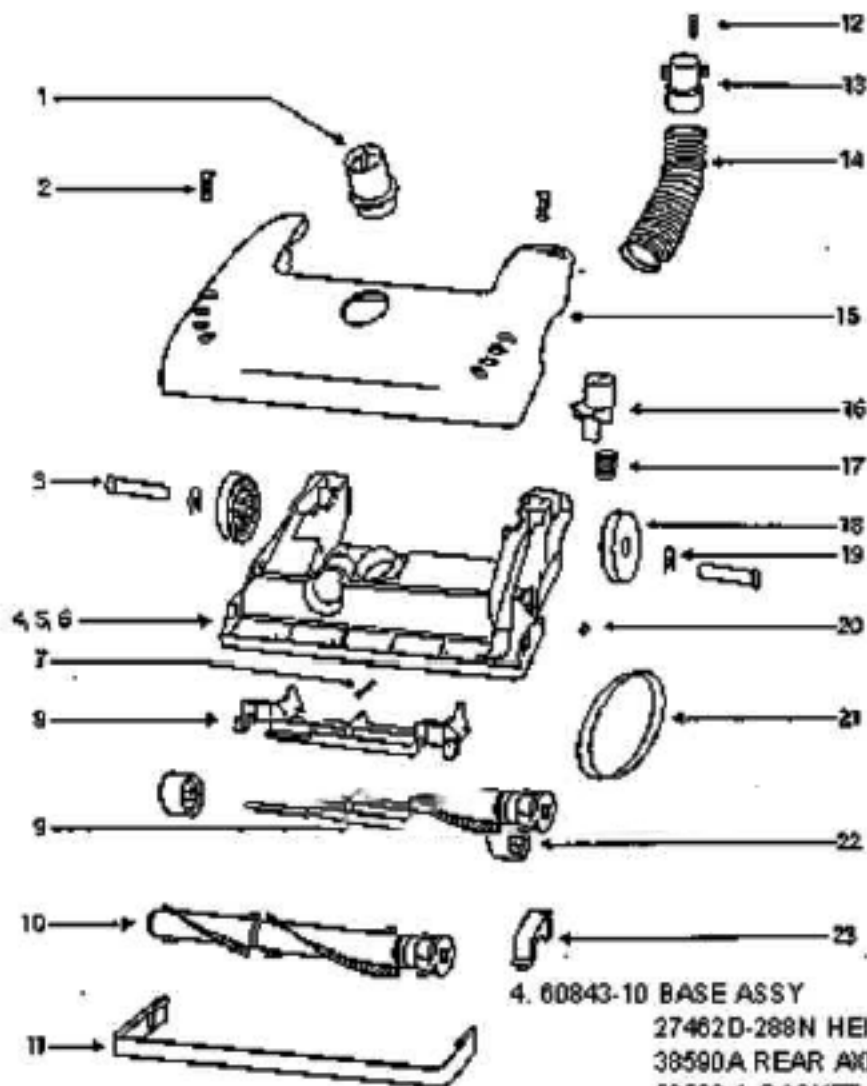

NOT ILLUSTRATED

27. 60625-4 HEPA MOTOR ASSY

28425 AIR DUCT GRILLE

27552B GROMMET

59137 MOTOR EXHAUST GASKET

12. 71139-1 HANDLE ASSY

38482A-119N HANDLE CAP

Ref #	Part	Description	Comments	Qty
1	15408B-119N	DUCT - AIR		
2	15443B-119N	TOOL CADDY		
3	27171A	GASKET		
4	27474C-288N	SWITCH - BUTTON		
5	27552B	GROMMET		
6	28304A	SWITCH - PUSHBUTTON		
7	28425	GRILLE - AIR DUCT		
8	38420-2	CLAMP		
9	38482A-119N	CAP - HANDLE		
10	38680-16	SUPPLY CORD & TERMINAL AS		
11	39023	FLANGE - MOTOR INTAKE		
12	39252-2	THERMOSTAT & TERMINAL ASS		
13	53197-1	SCREW PACKAGE		
14	59137	GASKET - MOTOR EXHAUST		
15	59297SV	GASKET - AIR DUCT		
16	59361A	ADAPTER - TUBE		
17	59362B	TUBE		
18	60134	TORS SPRING PKG		
19	60192-1	WIRE SPLICE 5		
20	60625-4	HEPA MOTOR & SHROUD ASSY		
21	60703-3	REAR HOUSING - PKGD		
22	60788-7	MOTOR COVER ASSEMBLY - PK		
23	61333	MOTOR FILTER PACKAGE		
24	61500	HEPA FILTER PKG - STYLE H		
25	70521	RETAINING RING PKG		
26	71139-1	HANDLE & CAP ASSEMBLY		

2. 60705-5 CYCLONE ASSY
 LOWER CYCLONE W/ #2 ONLY
 39219B-1 GASKET SHEET
 39219B-1 GASKET SHEET

4. 39219B-1 GASKET SHEET
 39219B-1 GASKET SHEET

Ref #	Part	Description	Comments	Qty
1	28099B-333N	FILTER - SCREEN		
2	28114-119N	FRAME - FILTER		
3	28131-288N	GRIP - DIRT CUP		
4	39219B-1	CYCLONE GASKET SHEET		
5	53197-1	SCREW PACKAGE		
6	59297-2SV	GASKET - AIR DUCT		
7	59595-1	GASKET - CYCLONE		
8	60696	FILTER PACKAGE		
9	60704-35	FRONT COVER ASSEMBLY - PK		
10	60705-5	UPPER CYCLONE ASSY - PKGD		
11	60706-1	CYCLONIC CASSETTE ASSY		
12	71568	FUNNEL & GASKET ASSEMBLY		