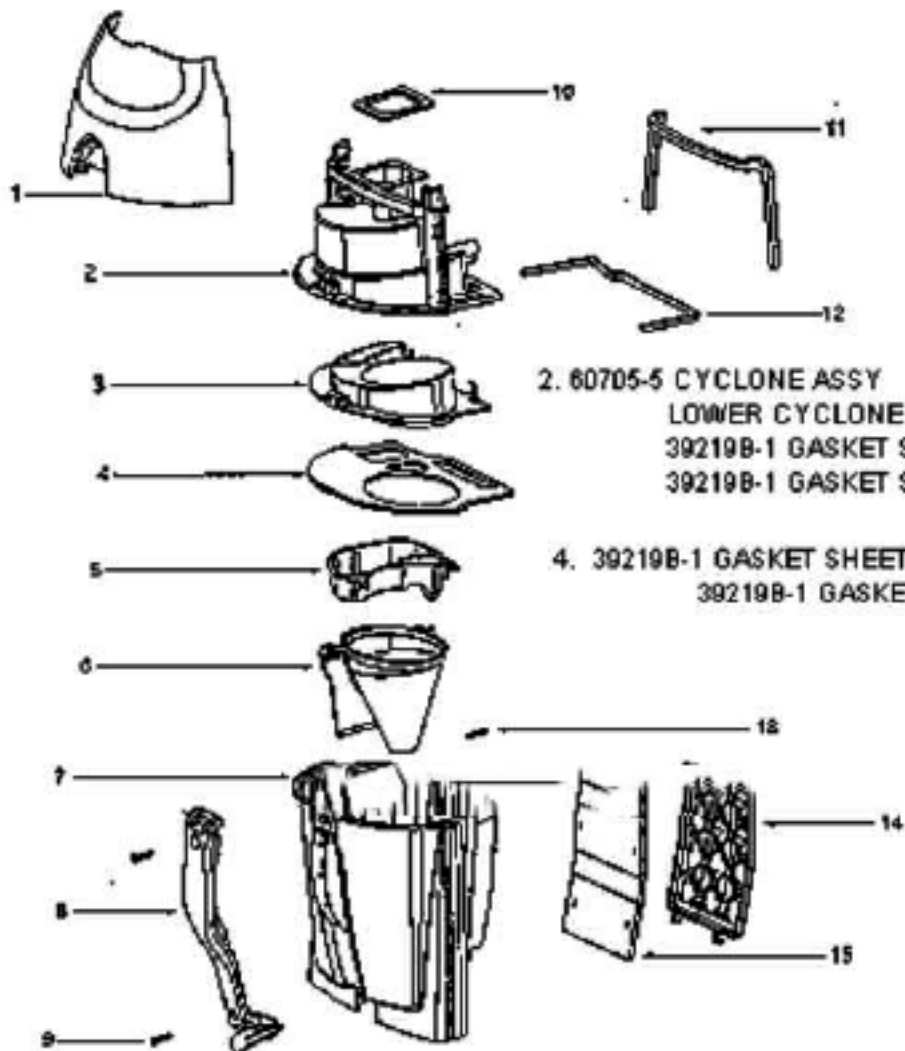

NOT ILLUSTRATED

27. 60625-4 HEPA MOTOR ASSY

28425 AIR DUCT GRILLE

27552B GROMMET

59137 MOTOR EXHAUST GASKET

12. 71139-1 HANDLE ASSY

38482A-119N HANDLE CAP

Ref #	Part	Description	Comments	Qty
1	15408B-119N	DUCT - AIR		
2	15443B-119N	TOOL CADDY		
3	27171A	GASKET		
4	27474C-288N	SWITCH - BUTTON		
5	27552B	GROMMET		
6	28304A	SWITCH - PUSHBUTTON		
7	28425	GRILLE - AIR DUCT		
8	38420-2	CLAMP		
9	38482A-119N	CAP - HANDLE		
10	38680-16	SUPPLY CORD & TERMINAL AS		
11	39023	FLANGE - MOTOR INTAKE		
12	39252-2	THERMOSTAT & TERMINAL ASS		
13	53197-1	SCREW PACKAGE		
14	59137	GASKET - MOTOR EXHAUST		
15	59297SV	GASKET - AIR DUCT		
16	59361A	ADAPTER - TUBE		
17	59362B	TUBE		
18	60134	TORS SPRING PKG		
19	60192-1	WIRE SPLICE 5		
20	60625-4	HEPA MOTOR & SHROUD ASSY		
21	60703-3	REAR HOUSING - PKGD		
22	60788-7	MOTOR COVER ASSEMBLY - PK		
23	61333	MOTOR FILTER PACKAGE		
24	61500	HEPA FILTER PKG - STYLE H		
25	70521	RETAINING RING PKG		
26	71139-1	HANDLE & CAP ASSEMBLY		

2. 60705-5 CYCLONE ASSY
 LOWER CYCLONE W/ #2 ONLY
 39219B-1 GASKET SHEET
 39219B-1 GASKET SHEET

4. 39219B-1 GASKET SHEET
 39219B-1 GASKET SHEET

Ref #	Part	Description	Comments	Qty
1	28099B-333N	FILTER - SCREEN		
2	28114-119N	FRAME - FILTER		
3	28131-288N	GRIP - DIRT CUP		
4	39219B-1	CYCLONE GASKET SHEET		
5	53197-1	SCREW PACKAGE		
6	59297-2SV	GASKET - AIR DUCT		
7	59595-1	GASKET - CYCLONE		
8	60696	FILTER PACKAGE		
9	60704-35	FRONT COVER ASSEMBLY - PK		
10	60705-5	UPPER CYCLONE ASSY - PKGD		
11	60706-1	CYCLONIC CASSETTE ASSY		
12	71568	FUNNEL & GASKET ASSEMBLY		