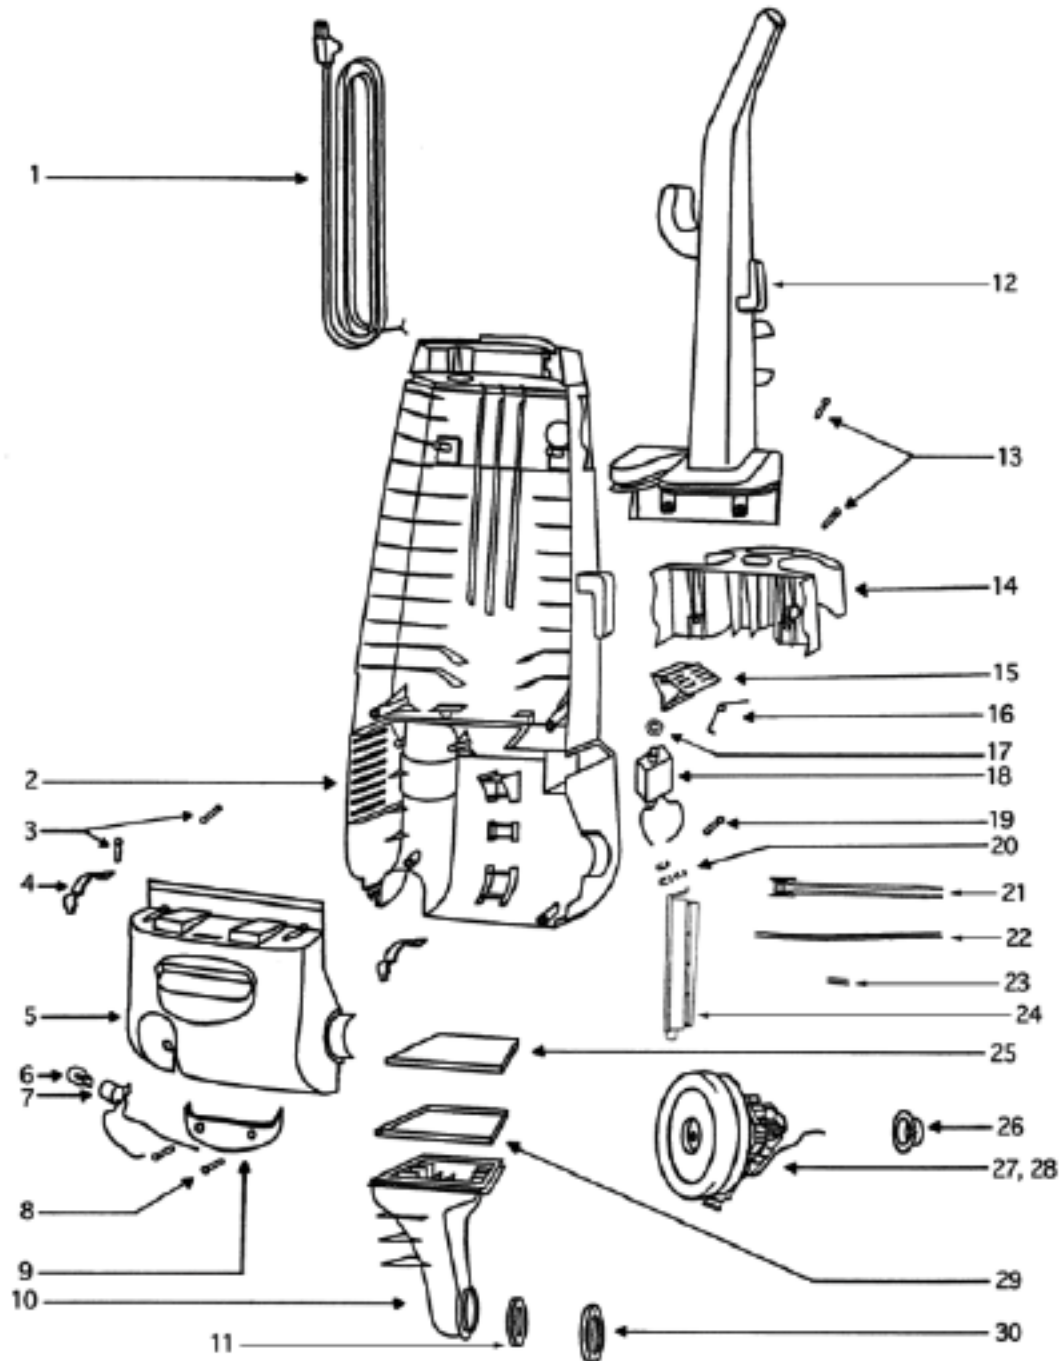

----- Manual continues below part list -----

Available Replacement Parts for Eureka 4387AT

ER-1875	EUREKA HF9 HEPA FILTER
E-60844-5	BRUSH ROLL, 12 INCH UPRIGHT

PARTS 2 - 4387AT

Ref #	Part	Description	Comments	Qty
1	38680-19	SUPPLY CORD & TERMINAL ASS		
2	60703-3	REAR HOUSING - PKGD		
3	53197-1	SCREW PACKAGE		
4	38420-2	CLAMP		
5	61432-2	MOTOR COVER ASSY W/O LENS		
6	48815	LAMP - HEADLIGHT		
7	38601-312N	MOTOR COVER - PKGD		
8	60068-2	SCREW PACKAGE		
9	15072-313N	LENS - MOTOR COVER		
10	15408B-119N	DUCT - AIR		
11	27171A	GASKET		
12	71139-1	HANDLE & CAP ASSEMBLY		
13	15443-119N	TOOL CADDY		
14	27474C-289N	SWITCH - BUTTON		
15	60134	TORS SPRING PKG		
16	60165-1	RETAINING RING PKG		
17	28304A	SWITCH - PUSHBUTTON		
18	60192-1	WIRE SPLICE 5		
19	39252-2	THERMOSTAT & TERMINAL ASS		
20	59362B	TUBE		
21	59361A	ADAPTER - TUBE		
22	60285B	HEPA FILTER PACKAGE		
23	61333	MOTOR FILTER PACKAGE		
24	27552B	GROMMET		
25	60625-4	HEPA MOTOR & SHROUD ASSY		
26	59137	GASKET - MOTOR EXHAUST		
27	59297SV	GASKET - AIR DUCT		
28	39023	FLANGE - MOTOR INTAKE		
29	28425	GRILLE - AIR DUCT		

PARTS 1 - 4387AT

PARTS 1 - 4367AT

Ref #	Part	Description	Comments	Qty
1	27462E-288N	OPERATOR - HEIGHT ADJUSTM		
2	53197-1	SCREW PACKAGE		
3	38590A	AXLE - REAR		
4	60843-10	BASE ASSEMBLY - CARTONED		
5	58506-1	GASKET		
6	57569	GASKET - FELT		
7	54943	SPRING PACKAGE		
8	14993C-119N	CARRIAGE - WHEEL		
9	71551	AXLE - WHEEL		
10	60251-3	12" DISTURBULATOR ASSY -		
11	15237-288N	GUARD - FURNITURE (12")		
12	27468C-119N	CUFF - HOSE		
13	38479-4	HOSE - COMPRESSION (PURCH		
14	54833-59	HOOD ASSEMBLY - PACKAGED		
15	27467A-288N	RELEASE - HANDLE		
16	60133	COMPRESSION SPRING - PACK		
17	39260B-288N	WHEEL/BUSHING PACKAGE		
18	54432	PACKAGE - RETAINING RING		
19	60613	PUSH ON NUT PKG		
20	61120	BELT PKG ASSY-STYLE U EXT		
21	39173A-119N	WHEEL - FRONT		