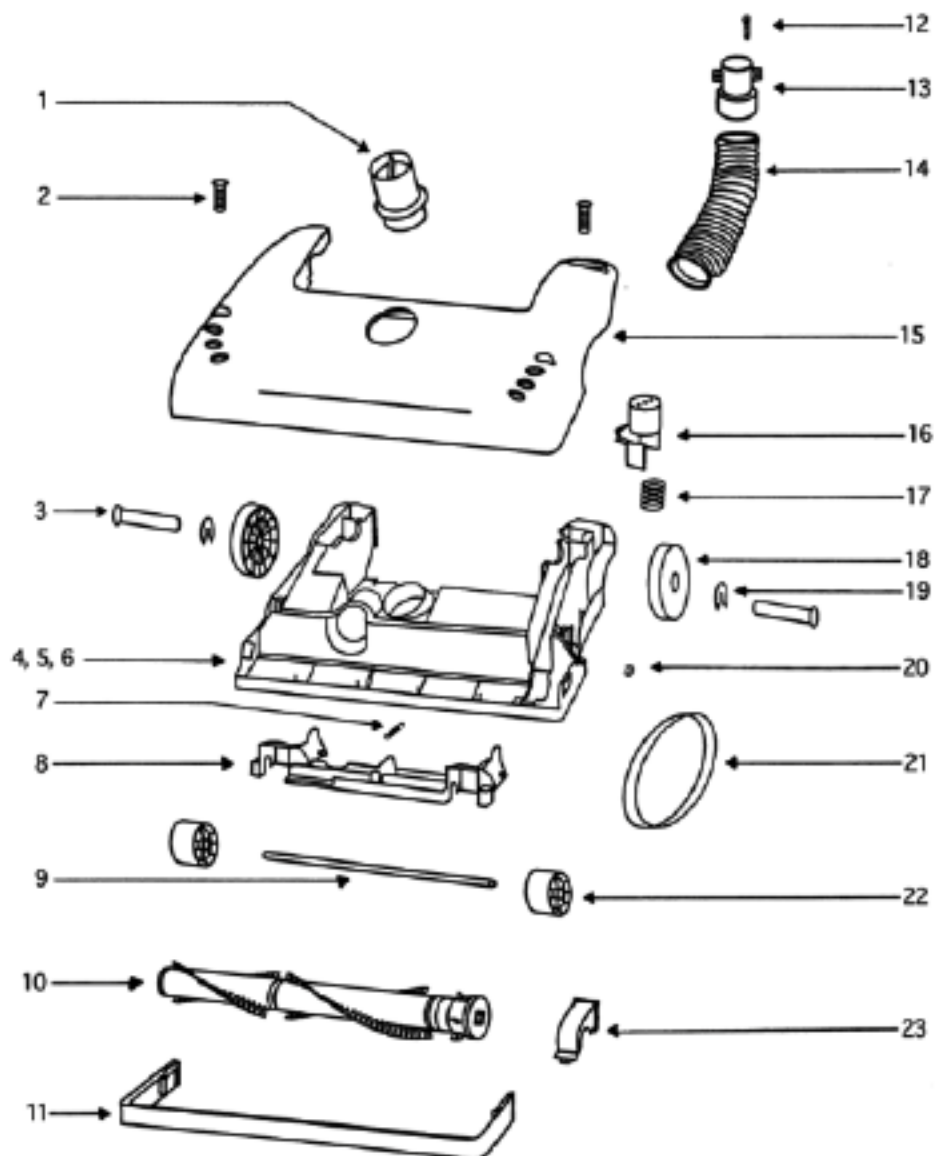

----- Manual continues below part list -----

Available Replacement Parts for Eureka 4387AT

ER-1875	EUREKA HF9 HEPA FILTER
E-60844-5	BRUSH ROLL, 12 INCH UPRIGHT

PARTS 2 - 4387AT

Ref #	Part	Description	Comments	Qty
1	38680-19	SUPPLY CORD & TERMINAL ASS		
2	60703-3	REAR HOUSING - PKGD		
3	53197-1	SCREW PACKAGE		
4	38420-2	CLAMP		
5	61432-2	MOTOR COVER ASSY W/O LENS		
6	48815	LAMP - HEADLIGHT		
7	38601-312N	MOTOR COVER - PKGD		
8	60068-2	SCREW PACKAGE		
9	15072-313N	LENS - MOTOR COVER		
10	15408B-119N	DUCT - AIR		
11	27171A	GASKET		
12	71139-1	HANDLE & CAP ASSEMBLY		
13	15443-119N	TOOL CADDY		
14	27474C-289N	SWITCH - BUTTON		
15	60134	TORS SPRING PKG		
16	60165-1	RETAINING RING PKG		
17	28304A	SWITCH - PUSHBUTTON		
18	60192-1	WIRE SPLICE 5		
19	39252-2	THERMOSTAT & TERMINAL ASS		
20	59362B	TUBE		
21	59361A	ADAPTER - TUBE		
22	60285B	HEPA FILTER PACKAGE		
23	61333	MOTOR FILTER PACKAGE		
24	27552B	GROMMET		
25	60625-4	HEPA MOTOR & SHROUD ASSY		
26	59137	GASKET - MOTOR EXHAUST		
27	59297SV	GASKET - AIR DUCT		
28	39023	FLANGE - MOTOR INTAKE		
29	28425	GRILLE - AIR DUCT		

PARTS 1 - 4387AT

PARTS 1 - 4367AT

Ref #	Part	Description	Comments	Qty
1	27462E-288N	OPERATOR - HEIGHT ADJUSTM		
2	53197-1	SCREW PACKAGE		
3	38590A	AXLE - REAR		
4	60843-10	BASE ASSEMBLY - CARTONED		
5	58506-1	GASKET		
6	57569	GASKET - FELT		
7	54943	SPRING PACKAGE		
8	14993C-119N	CARRIAGE - WHEEL		
9	71551	AXLE - WHEEL		
10	60251-3	12" DISTURBULATOR ASSY -		
11	15237-288N	GUARD - FURNITURE (12")		
12	27468C-119N	CUFF - HOSE		
13	38479-4	HOSE - COMPRESSION (PURCH		
14	54833-59	HOOD ASSEMBLY - PACKAGED		
15	27467A-288N	RELEASE - HANDLE		
16	60133	COMPRESSION SPRING - PACK		
17	39260B-288N	WHEEL/BUSHING PACKAGE		
18	54432	PACKAGE - RETAINING RING		
19	60613	PUSH ON NUT PKG		
20	61120	BELT PKG ASSY-STYLE U EXT		
21	39173A-119N	WHEEL - FRONT		