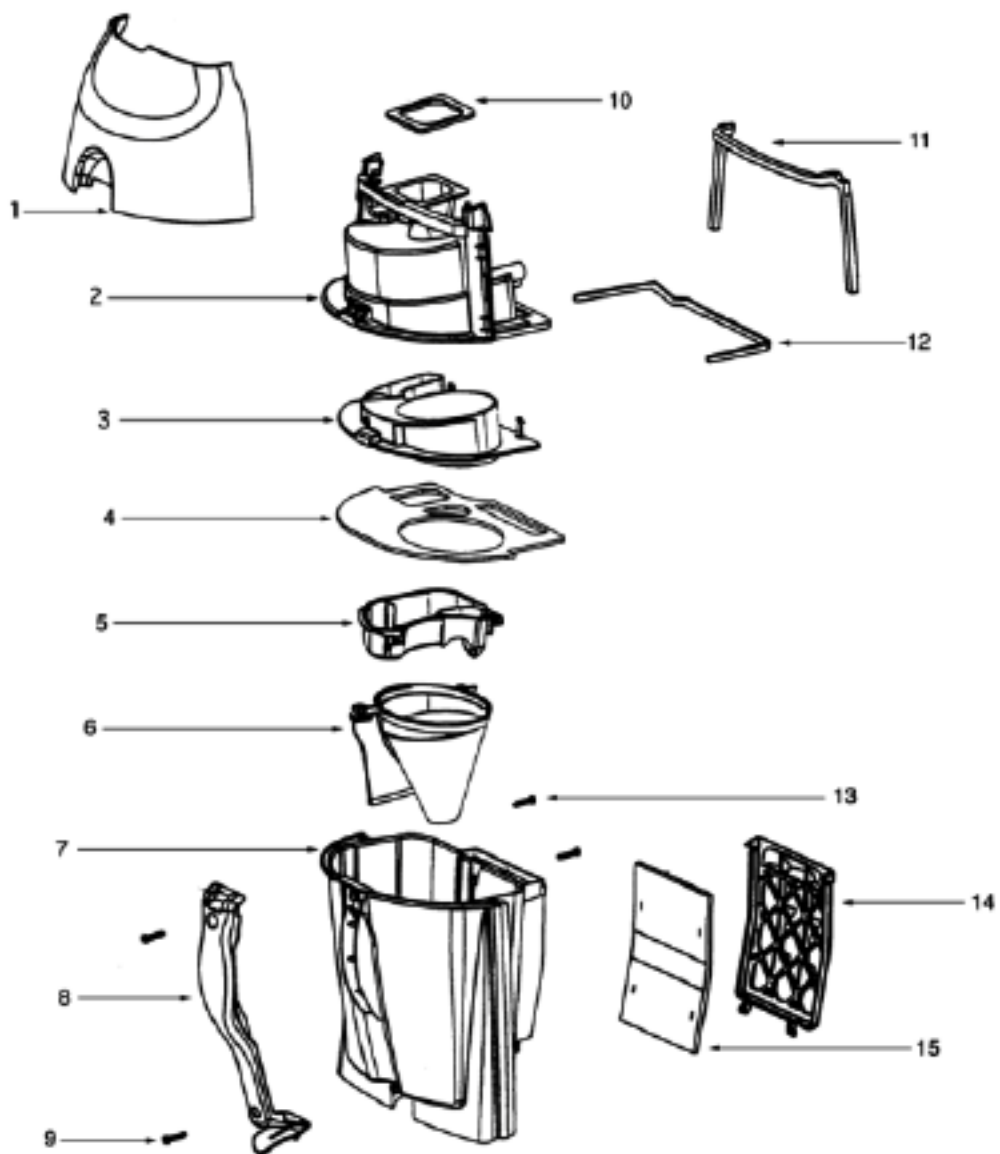

----- Manual continues below part list -----

Available Replacement Parts for Eureka 4387AT

ER-1875	EUREKA HF9 HEPA FILTER
E-60844-5	BRUSH ROLL, 12 INCH UPRIGHT

PARTS 2 - 4387AT

Ref #	Part	Description	Comments	Qty
1	38680-19	SUPPLY CORD & TERMINAL ASS		
2	60703-3	REAR HOUSING - PKGD		
3	53197-1	SCREW PACKAGE		
4	38420-2	CLAMP		
5	61432-2	MOTOR COVER ASSY W/O LENS		
6	48815	LAMP - HEADLIGHT		
7	38601-312N	MOTOR COVER - PKGD		
8	60068-2	SCREW PACKAGE		
9	15072-313N	LENS - MOTOR COVER		
10	15408B-119N	DUCT - AIR		
11	27171A	GASKET		
12	71139-1	HANDLE & CAP ASSEMBLY		
13	15443-119N	TOOL CADDY		
14	27474C-289N	SWITCH - BUTTON		
15	60134	TORS SPRING PKG		
16	60165-1	RETAINING RING PKG		
17	28304A	SWITCH - PUSHBUTTON		
18	60192-1	WIRE SPLICE 5		
19	39252-2	THERMOSTAT & TERMINAL ASS		
20	59362B	TUBE		
21	59361A	ADAPTER - TUBE		
22	60285B	HEPA FILTER PACKAGE		
23	61333	MOTOR FILTER PACKAGE		
24	27552B	GROMMET		
25	60625-4	HEPA MOTOR & SHROUD ASSY		
26	59137	GASKET - MOTOR EXHAUST		
27	59297SV	GASKET - AIR DUCT		
28	39023	FLANGE - MOTOR INTAKE		
29	28425	GRILLE - AIR DUCT		

PARTS 1 - 4387AT

PARTS 1 - 4367AT

Ref #	Part	Description	Comments	Qty
1	27462E-288N	OPERATOR - HEIGHT ADJUSTM		
2	53197-1	SCREW PACKAGE		
3	38590A	AXLE - REAR		
4	60843-10	BASE ASSEMBLY - CARTONED		
5	58506-1	GASKET		
6	57569	GASKET - FELT		
7	54943	SPRING PACKAGE		
8	14993C-119N	CARRIAGE - WHEEL		
9	71551	AXLE - WHEEL		
10	60251-3	12" DISTURBULATOR ASSY -		
11	15237-288N	GUARD - FURNITURE (12")		
12	27468C-119N	CUFF - HOSE		
13	38479-4	HOSE - COMPRESSION (PURCH		
14	54833-59	HOOD ASSEMBLY - PACKAGED		
15	27467A-288N	RELEASE - HANDLE		
16	60133	COMPRESSION SPRING - PACK		
17	39260B-288N	WHEEL/BUSHING PACKAGE		
18	54432	PACKAGE - RETAINING RING		
19	60613	PUSH ON NUT PKG		
20	61120	BELT PKG ASSY-STYLE U EXT		
21	39173A-119N	WHEEL - FRONT		