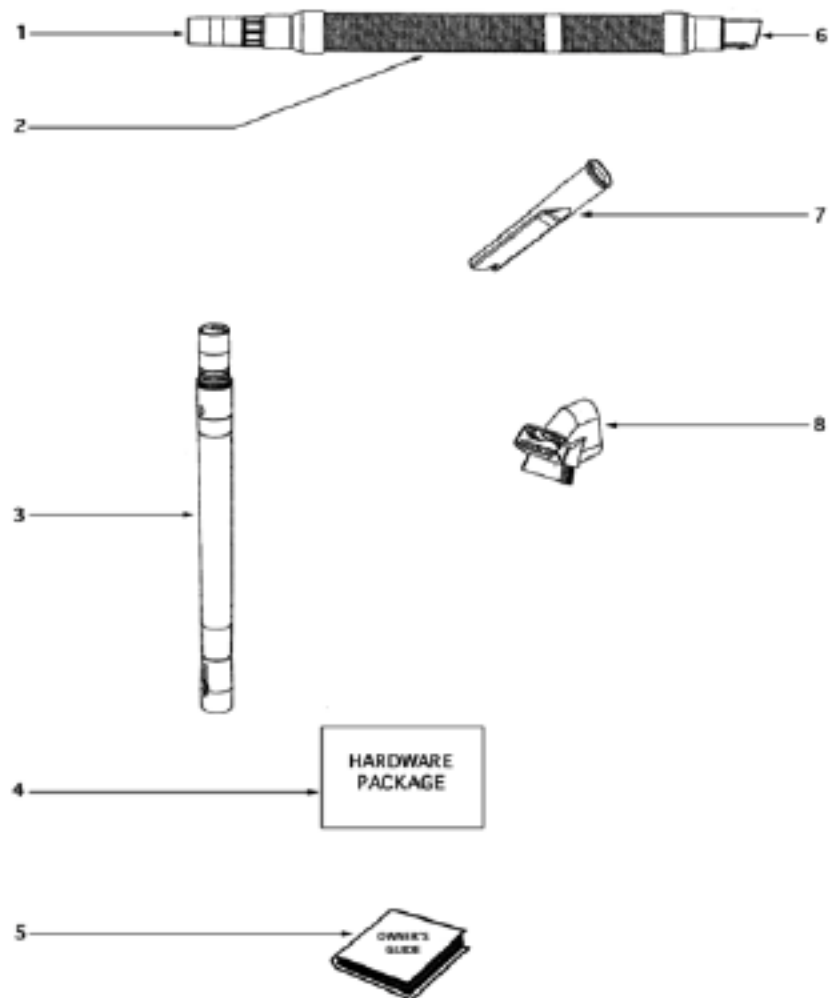

ACCESSORIES - 4387AT

Ref #	Part	Description	Comments	Qty
1	37057A-3	COUPLING - HOSE		
2	61028-1	HOSE ASSEMBLY - CARTONED		
3	58728	NESTING WAND ASSEMBLY		
4	58607	SCREW PACKAGE		
5	70239B	OWNERS GUIDE		
6	27461B-119N	ADAPTER - HOSE		
7	26708-119N	TOOL - CREVICE		
8	61037	COMBINATION TOOL - PACKAG