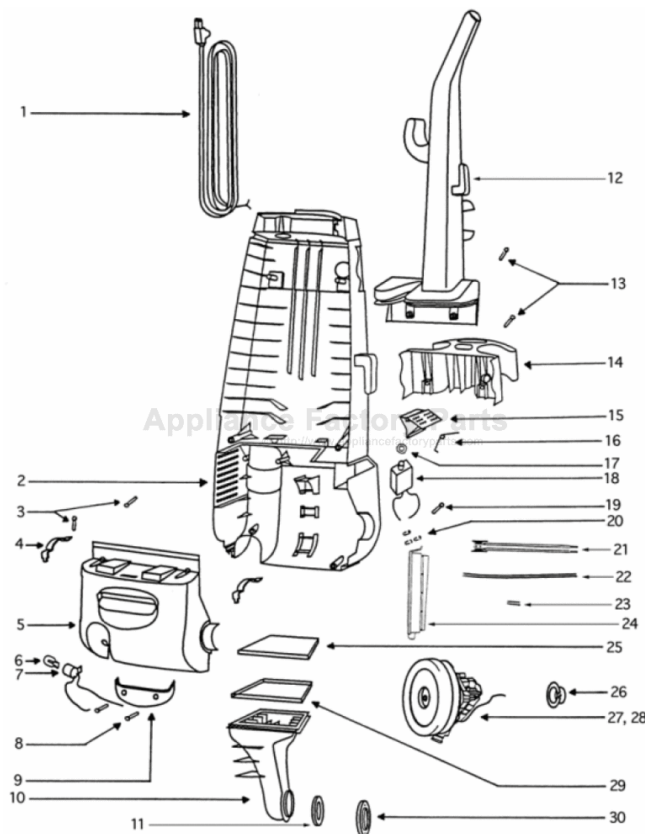

[Find Your Eureka Vacuum Cleaner Parts - Select From 855 Models](#)

----- Manual continues below part list -----