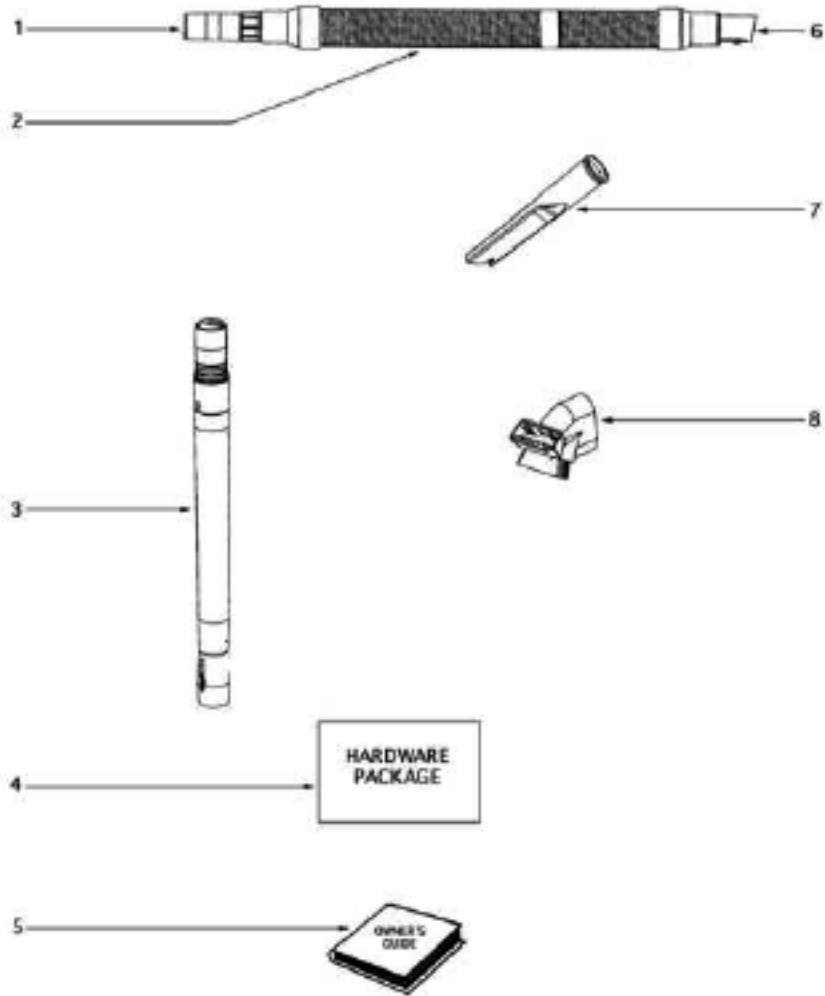

Ref#	Part	Description	Comments	Qty
1	38680-16	SUPPLY CORD & TERMINAL AS		
2	28456-6	FILTER FRAME & GRAPHICS A		
3	61500	HEPA FILTER PKG - STYLE H		
4	71608A-119N	HOUSING - REAR		
5	60788-21	MOTOR COVER ASSEMBLY - PK		
6	53197-1	SCREW PACKAGE		
7	60261-11	MOTOR ASSEMBLY - PACKAGED		
8	38482A-119N	CAP - HANDLE		
9	71139-1	HANDLE & CAP ASSEMBLY		
10	54669-4	SCREW PACKAGE		
11	53197-4	SCREW PACKAGE		
12	15443B-119N	TOOL CADDY		
13	27474C-288N	SWITCH - BUTTON		
14	60134	TORS SPRING PKG		
15	28304A	SWITCH - PUSHBUTTON		
16	60165-1	RETAINING RING PKG		
17	39252-2	THERMOSTAT & TERMINAL ASS		
18	61333	MOTOR FILTER PACKAGE		
19	28425	GRILLE - AIR DUCT		
20	59297SV	GASKET - AIR DUCT		
21	15536A-119N	AIR DUCT		
22	27171A	GASKET		
23	39023	FLANGE - MOTOR INTAKE		

Ref#	Part	Description	Comments	Qty
1	60704-38	FRONT COVER ASSEMBLY - PK		
3	60705-5	UPPER CYCLONE ASSY - PKGD		
4	39219B-1	CYCLONE GASKET SHEET		
5	28099B-333N	FILTER - SCREEN		
6	71568	FUNNEL & GASKET ASSEMBLY		
7	60706-1	CYCLONIC CASSETTE ASSY		
8	28131-288N	GRIP - DIRT CUP		
9	53197-1	SCREW PACKAGE		
12	59297-2SV	GASKET - AIR DUCT		
14	28114-119N	FRAME - FILTER		
15	60695	FILTER PACKAGE		
	59595-1	GASKET - CYCLONE		

Ref#	Part	Description	Comments	Qty
1	27462E-288N	OPERATOR - HEIGHT ADJUSTM		
2	53197-1	SCREW PACKAGE		
3	54933-64	HOOD ASSEMBLY - PACKAGED		
4	60843-10	BASE ASSEMBLY - CARTONED		
5	58506-1	GASKET		
6	54943	SPRING PACKAGE		
7	14993C-119N	CARRIAGE - WHEEL		
8	39173-119N	WHEEL - FRONT		
9	71551	AXLE - WHEEL		
10	60251-3	12" DISTURBULATOR ASSY -		
11	15237A-288N	GUARD - FURNITURE (12")		
12	27468D-119N	CUFF - HOSE		
13	38479-4	HOSE - COMPRESSION (PURCH		
14	27467A-288N	RELEASE - HANDLE		
15	60133	COMPRESSION SPRING - PACK		
16	38260B-288N	WHEEL/BUSHING PACKAGE		
17	54432	PACKAGE - RETAINING RING		
18	38590A	AXLE - REAR		
19	61120	BELT PKG ASSY-STYLE U EXT		
20	60613	PUSH ON NUT PKG		
21	54376-2	BELT CAP & GASKET - PACKA		
22	57569	GASKET - FELT		
23	38420-2	CLAMP		