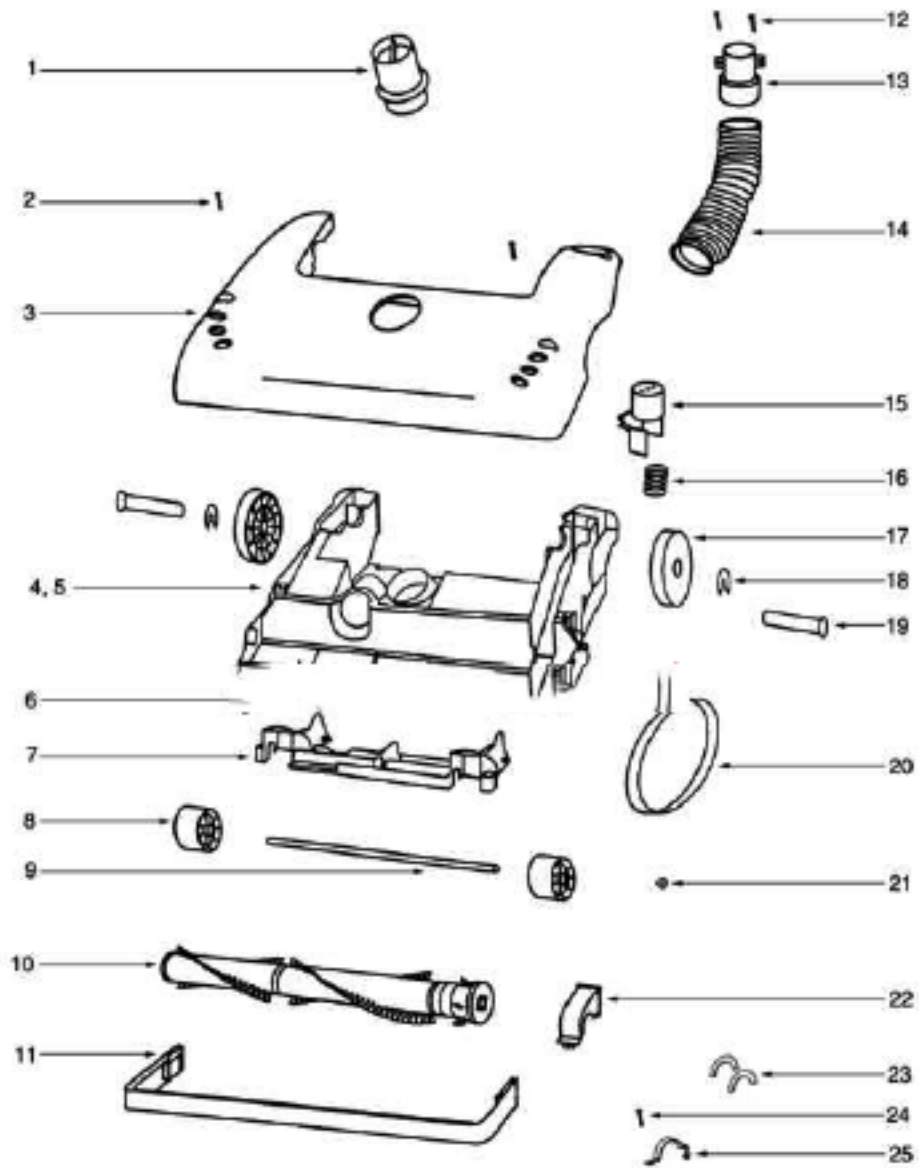

Ref#	Part	Description	Comments	Qty
1	38680-16	SUPPLY CORD & TERMINAL AS		
2	28456-6	FILTER FRAME & GRAPHICS A		
3	61500	HEPA FILTER PKG - STYLE H		
4	71608A-119N	HOUSING - REAR		
5	60788-21	MOTOR COVER ASSEMBLY - PK		
6	53197-1	SCREW PACKAGE		
7	60261-11	MOTOR ASSEMBLY - PACKAGED		
8	38482A-119N	CAP - HANDLE		
9	71139-1	HANDLE & CAP ASSEMBLY		
10	54669-4	SCREW PACKAGE		
11	53197-4	SCREW PACKAGE		
12	15443B-119N	TOOL CADDY		
13	27474C-288N	SWITCH - BUTTON		
14	60134	TORS SPRING PKG		
15	28304A	SWITCH - PUSHBUTTON		
16	60165-1	RETAINING RING PKG		
17	39252-2	THERMOSTAT & TERMINAL ASS		
18	61333	MOTOR FILTER PACKAGE		
19	28425	GRILLE - AIR DUCT		
20	59297SV	GASKET - AIR DUCT		
21	15536A-119N	AIR DUCT		
22	27171A	GASKET		
23	39023	FLANGE - MOTOR INTAKE		

Ref#	Part	Description	Comments	Qty
1	60704-38	FRONT COVER ASSEMBLY - PK		
3	60705-5	UPPER CYCLONE ASSY - PKGD		
4	39219B-1	CYCLONE GASKET SHEET		
5	28099B-333N	FILTER - SCREEN		
6	71568	FUNNEL & GASKET ASSEMBLY		
7	60706-1	CYCLONIC CASSETTE ASSY		
8	28131-288N	GRIP - DIRT CUP		
9	53197-1	SCREW PACKAGE		
12	59297-2SV	GASKET - AIR DUCT		
14	28114-119N	FRAME - FILTER		
15	60695	FILTER PACKAGE		
	59595-1	GASKET - CYCLONE		

Ref#	Part	Description	Comments	Qty
1	27462E-288N	OPERATOR - HEIGHT ADJUSTM		
2	53197-1	SCREW PACKAGE		
3	54933-64	HOOD ASSEMBLY - PACKAGED		
4	60843-10	BASE ASSEMBLY - CARTONED		
5	58506-1	GASKET		
6	54943	SPRING PACKAGE		
7	14993C-119N	CARRIAGE - WHEEL		
8	39173-119N	WHEEL - FRONT		
9	71551	AXLE - WHEEL		
10	60251-3	12" DISTURBULATOR ASSY -		
11	15237A-288N	GUARD - FURNITURE (12")		
12	27468D-119N	CUFF - HOSE		
13	38479-4	HOSE - COMPRESSION (PURCH		
14	27467A-288N	RELEASE - HANDLE		
15	60133	COMPRESSION SPRING - PACK		
16	38260B-288N	WHEEL/BUSHING PACKAGE		
17	54432	PACKAGE - RETAINING RING		
18	38590A	AXLE - REAR		
19	61120	BELT PKG ASSY-STYLE U EXT		
20	60613	PUSH ON NUT PKG		
21	54376-2	BELT CAP & GASKET - PACKA		
22	57569	GASKET - FELT		
23	38420-2	CLAMP		