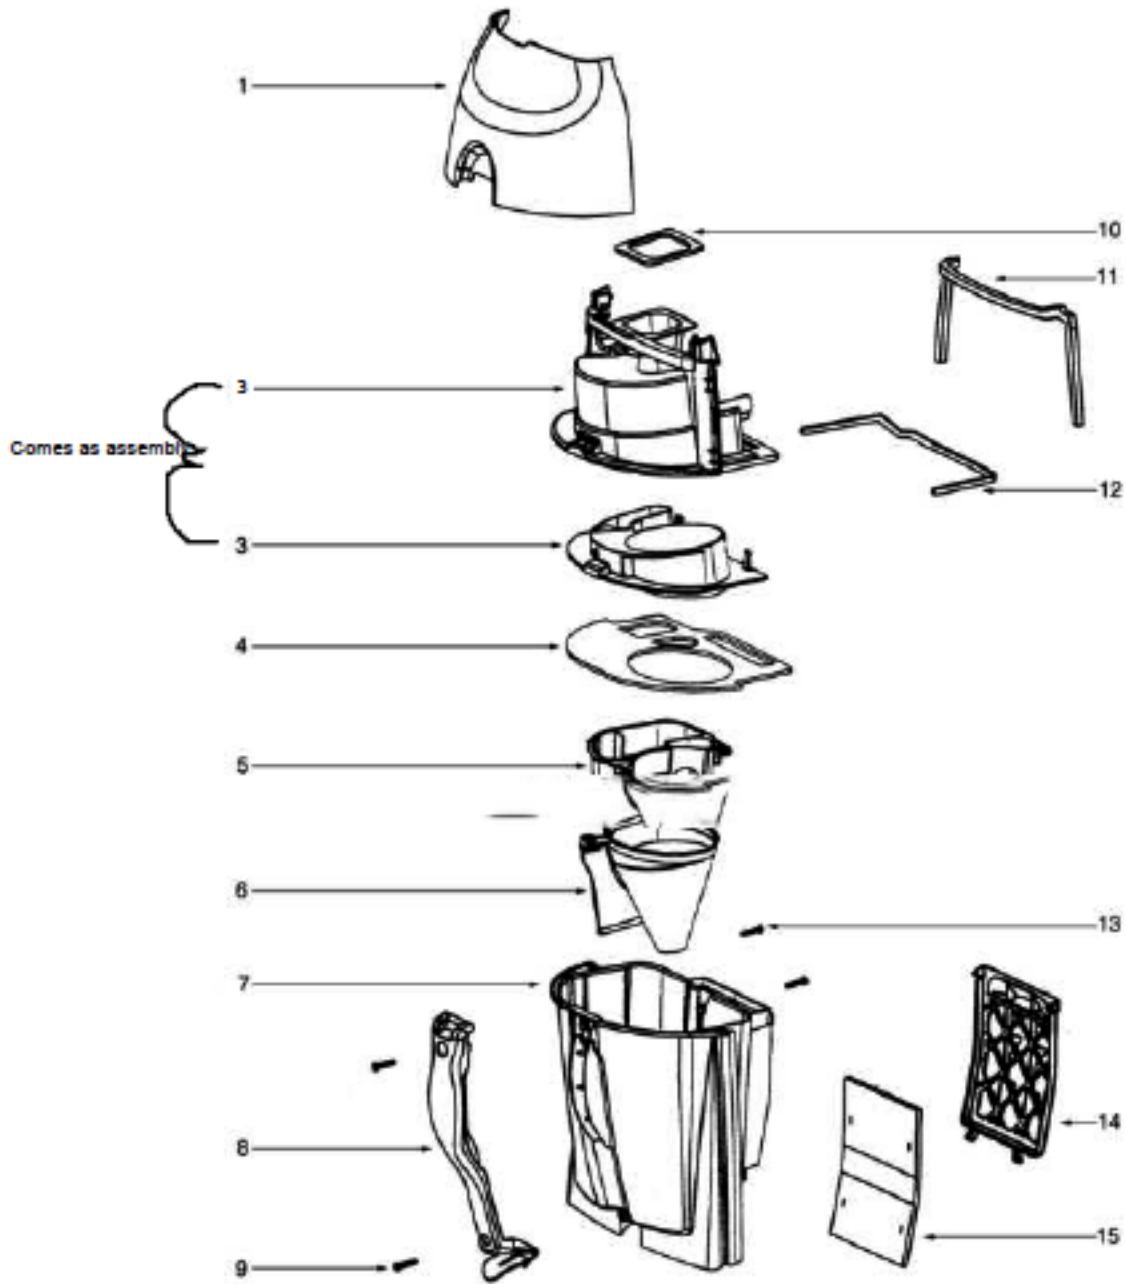

Ref#	Part	Description	Comments	Qty
1	38680-16	SUPPLY CORD & TERMINAL AS		
2	28456-6	FILTER FRAME & GRAPHICS A		
3	61500	HEPA FILTER PKG - STYLE H		
4	71608A-119N	HOUSING - REAR		
5	60788-21	MOTOR COVER ASSEMBLY - PK		
6	53197-1	SCREW PACKAGE		
7	60261-11	MOTOR ASSEMBLY - PACKAGED		
8	38482A-119N	CAP - HANDLE		
9	71139-1	HANDLE & CAP ASSEMBLY		
10	54669-4	SCREW PACKAGE		
11	53197-4	SCREW PACKAGE		
12	15443B-119N	TOOL CADDY		
13	27474C-288N	SWITCH - BUTTON		
14	60134	TORS SPRING PKG		
15	28304A	SWITCH - PUSHBUTTON		
16	60165-1	RETAINING RING PKG		
17	39252-2	THERMOSTAT & TERMINAL ASS		
18	61333	MOTOR FILTER PACKAGE		
19	28425	GRILLE - AIR DUCT		
20	59297SV	GASKET - AIR DUCT		
21	15536A-119N	AIR DUCT		
22	27171A	GASKET		
23	39023	FLANGE - MOTOR INTAKE		

Ref#	Part	Description	Comments	Qty
1	60704-38	FRONT COVER ASSEMBLY - PK		
3	60705-5	UPPER CYCLONE ASSY - PKGD		
4	39219B-1	CYCLONE GASKET SHEET		
5	28099B-333N	FILTER - SCREEN		
6	71568	FUNNEL & GASKET ASSEMBLY		
7	60706-1	CYCLONIC CASSETTE ASSY		
8	28131-288N	GRIP - DIRT CUP		
9	53197-1	SCREW PACKAGE		
12	59297-2SV	GASKET - AIR DUCT		
14	28114-119N	FRAME - FILTER		
15	60695	FILTER PACKAGE		
	59595-1	GASKET - CYCLONE		

Ref#	Part	Description	Comments	Qty
1	27462E-288N	OPERATOR - HEIGHT ADJUSTM		
2	53197-1	SCREW PACKAGE		
3	54933-64	HOOD ASSEMBLY - PACKAGED		
4	60843-10	BASE ASSEMBLY - CARTONED		
5	58506-1	GASKET		
6	54943	SPRING PACKAGE		
7	14993C-119N	CARRIAGE - WHEEL		
8	39173-119N	WHEEL - FRONT		
9	71551	AXLE - WHEEL		
10	60251-3	12" DISTURBULATOR ASSY -		
11	15237A-288N	GUARD - FURNITURE (12")		
12	27468D-119N	CUFF - HOSE		
13	38479-4	HOSE - COMPRESSION (PURCH		
14	27467A-288N	RELEASE - HANDLE		
15	60133	COMPRESSION SPRING - PACK		
16	38260B-288N	WHEEL/BUSHING PACKAGE		
17	54432	PACKAGE - RETAINING RING		
18	38590A	AXLE - REAR		
19	61120	BELT PKG ASSY-STYLE U EXT		
20	60613	PUSH ON NUT PKG		
21	54376-2	BELT CAP & GASKET - PACKA		
22	57569	GASKET - FELT		
23	38420-2	CLAMP		