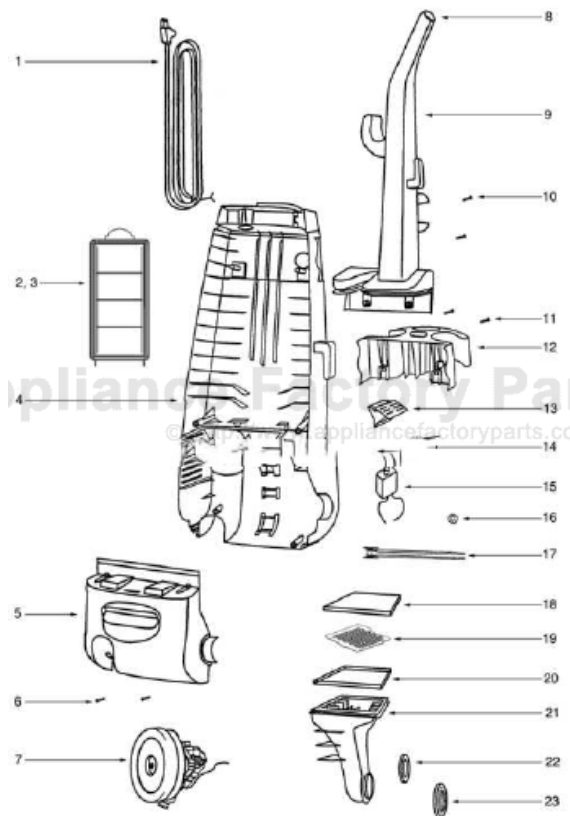

This Owner's Manual is provided and hosted by Appliance Factory Parts.

Eureka 4388BT Owner's Manual

[Shop genuine replacement parts for Eureka 4388BT](#)

[Find Your Eureka Vacuum Cleaner Parts - Select From 855 Models](#)

----- Manual continues below part list -----

Available Replacement Parts for Eureka 4388BT

ER-1875	EUREKA HF9 HEPA FILTER
E-60844-5	BRUSH ROLL, 12 INCH UPRIGHT

Ref#	Part	Description	Comments	Qty
1	38680-16	SUPPLY CORD & TERMINAL AS		
2	28456-6	FILTER FRAME & GRAPHICS A		
3	61500	HEPA FILTER PKG - STYLE H		
4	71608A-119N	HOUSING - REAR		
5	60788-21	MOTOR COVER ASSEMBLY - PK		
6	53197-1	SCREW PACKAGE		
7	60261-11	MOTOR ASSEMBLY - PACKAGED		
8	38482A-119N	CAP - HANDLE		
9	71139-1	HANDLE & CAP ASSEMBLY		
10	54669-4	SCREW PACKAGE		
11	53197-4	SCREW PACKAGE		
12	15443B-119N	TOOL CADDY		
13	27474C-288N	SWITCH - BUTTON		
14	60134	TORS SPRING PKG		
15	28304A	SWITCH - PUSHBUTTON		
16	60165-1	RETAINING RING PKG		
17	39252-2	THERMOSTAT & TERMINAL ASS		
18	61333	MOTOR FILTER PACKAGE		
19	28425	GRILLE - AIR DUCT		
20	59297SV	GASKET - AIR DUCT		
21	15536A-119N	AIR DUCT		
22	27171A	GASKET		
23	39023	FLANGE - MOTOR INTAKE		

PARTS 1 - 4388AT

Ref#	Part	Description	Comments	Qty
1	27462E-288N	OPERATOR - HEIGHT ADJUSTM		
2	53197-1	SCREW PACKAGE		
3	54933-64	HOOD ASSEMBLY - PACKAGED		
4	60843-10	BASE ASSEMBLY - CARTONED		
5	58506-1	GASKET		
6	54943	SPRING PACKAGE		
7	14993C-119N	CARRIAGE - WHEEL		
8	39173-119N	WHEEL - FRONT		
9	71551	AXLE - WHEEL		
10	60251-3	12" DISTURBULATOR ASSY -		
11	15237A-288N	GUARD - FURNITURE (12")		
12	27468D-119N	CUFF - HOSE		
13	38479-4	HOSE - COMPRESSION (PURCH		
14	27467A-288N	RELEASE - HANDLE		
15	60133	COMPRESSION SPRING - PACK		
16	38260B-288N	WHEEL/BUSHING PACKAGE		
17	54432	PACKAGE - RETAINING RING		
18	38590A	AXLE - REAR		
19	61120	BELT PKG ASSY-STYLE U EXT		
20	60613	PUSH ON NUT PKG		
21	54376-2	BELT CAP & GASKET - PACKA		
22	57569	GASKET - FELT		
23	38420-2	CLAMP		