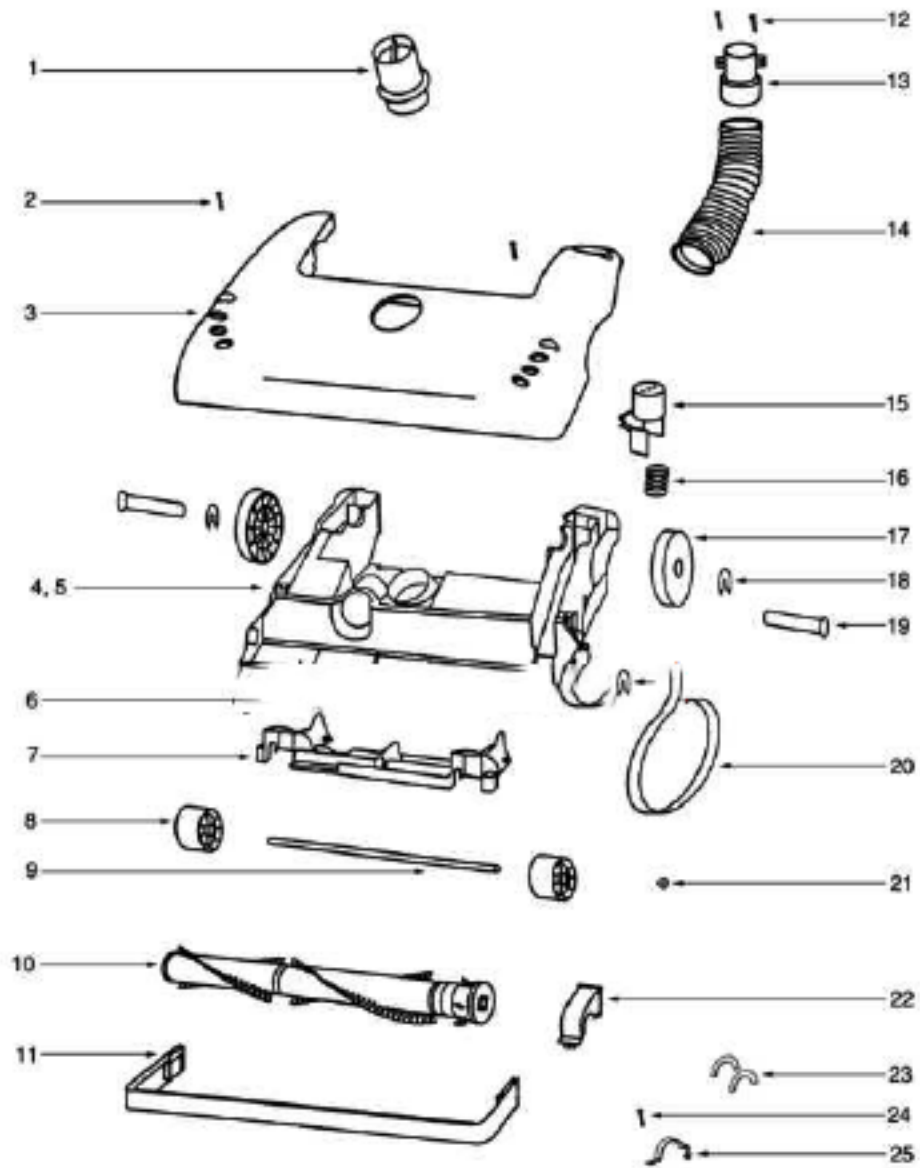

----- Manual continues below part list -----

Available Replacement Parts for Eureka 4388BT

ER-1875	EUREKA HF9 HEPA FILTER
E-60844-5	BRUSH ROLL, 12 INCH UPRIGHT

Ref#	Part	Description	Comments	Qty
1	38680-16	SUPPLY CORD & TERMINAL AS		
2	28456-6	FILTER FRAME & GRAPHICS A		
3	61500	HEPA FILTER PKG - STYLE H		
4	71608A-119N	HOUSING - REAR		
5	60788-21	MOTOR COVER ASSEMBLY - PK		
6	53197-1	SCREW PACKAGE		
7	60261-11	MOTOR ASSEMBLY - PACKAGED		
8	38482A-119N	CAP - HANDLE		
9	71139-1	HANDLE & CAP ASSEMBLY		
10	54669-4	SCREW PACKAGE		
11	53197-4	SCREW PACKAGE		
12	15443B-119N	TOOL CADDY		
13	27474C-288N	SWITCH - BUTTON		
14	60134	TORS SPRING PKG		
15	28304A	SWITCH - PUSHBUTTON		
16	60165-1	RETAINING RING PKG		
17	39252-2	THERMOSTAT & TERMINAL ASS		
18	61333	MOTOR FILTER PACKAGE		
19	28425	GRILLE - AIR DUCT		
20	59297SV	GASKET - AIR DUCT		
21	15536A-119N	AIR DUCT		
22	27171A	GASKET		
23	39023	FLANGE - MOTOR INTAKE		

PARTS 1 - 4388AT

Ref#	Part	Description	Comments	Qty
1	27462E-288N	OPERATOR - HEIGHT ADJUSTM		
2	53197-1	SCREW PACKAGE		
3	54933-64	HOOD ASSEMBLY - PACKAGED		
4	60843-10	BASE ASSEMBLY - CARTONED		
5	58506-1	GASKET		
6	54943	SPRING PACKAGE		
7	14993C-119N	CARRIAGE - WHEEL		
8	39173-119N	WHEEL - FRONT		
9	71551	AXLE - WHEEL		
10	60251-3	12" DISTURBULATOR ASSY -		
11	15237A-288N	GUARD - FURNITURE (12")		
12	27468D-119N	CUFF - HOSE		
13	38479-4	HOSE - COMPRESSION (PURCH		
14	27467A-288N	RELEASE - HANDLE		
15	60133	COMPRESSION SPRING - PACK		
16	38260B-288N	WHEEL/BUSHING PACKAGE		
17	54432	PACKAGE - RETAINING RING		
18	38590A	AXLE - REAR		
19	61120	BELT PKG ASSY-STYLE U EXT		
20	60613	PUSH ON NUT PKG		
21	54376-2	BELT CAP & GASKET - PACKA		
22	57569	GASKET - FELT		
23	38420-2	CLAMP		