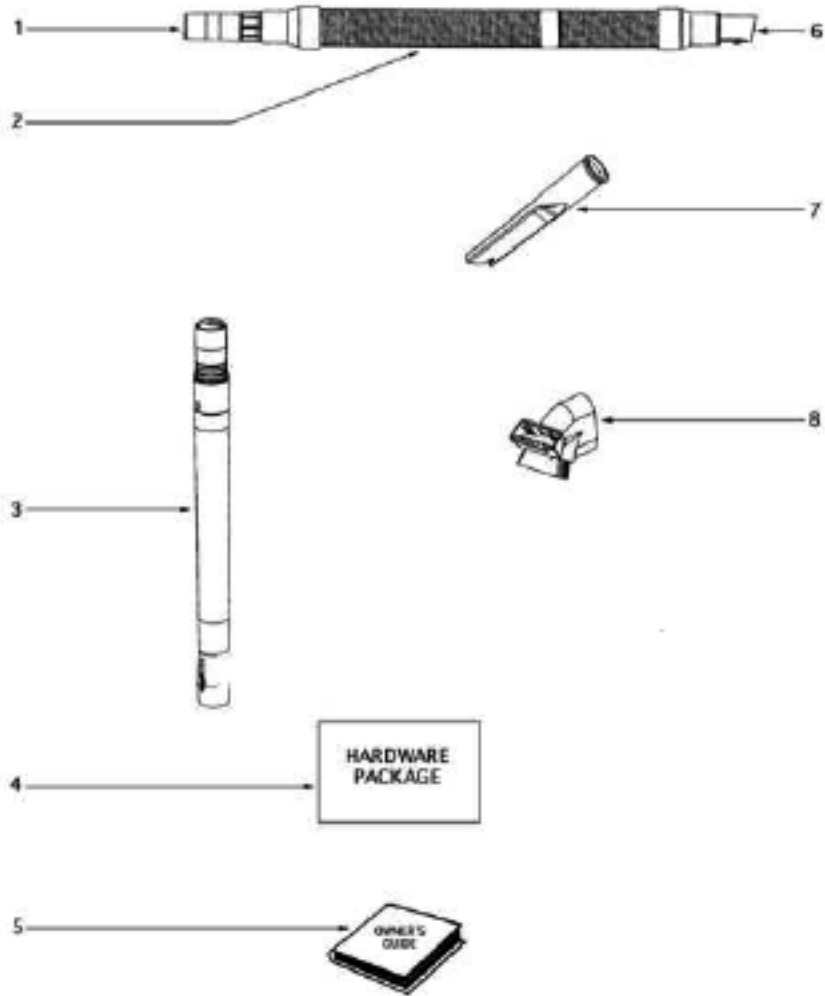

----- Manual continues below part list -----

Available Replacement Parts for Eureka 4388BT

ER-1875	EUREKA HF9 HEPA FILTER
E-60844-5	BRUSH ROLL, 12 INCH UPRIGHT

Ref#	Part	Description	Comments	Qty
1	38680-16	SUPPLY CORD & TERMINAL AS		
2	28456-6	FILTER FRAME & GRAPHICS A		
3	61500	HEPA FILTER PKG - STYLE H		
4	71608A-119N	HOUSING - REAR		
5	60788-21	MOTOR COVER ASSEMBLY - PK		
6	53197-1	SCREW PACKAGE		
7	60261-11	MOTOR ASSEMBLY - PACKAGED		
8	38482A-119N	CAP - HANDLE		
9	71139-1	HANDLE & CAP ASSEMBLY		
10	54669-4	SCREW PACKAGE		
11	53197-4	SCREW PACKAGE		
12	15443B-119N	TOOL CADDY		
13	27474C-288N	SWITCH - BUTTON		
14	60134	TORS SPRING PKG		
15	28304A	SWITCH - PUSHBUTTON		
16	60165-1	RETAINING RING PKG		
17	39252-2	THERMOSTAT & TERMINAL ASS		
18	61333	MOTOR FILTER PACKAGE		
19	28425	GRILLE - AIR DUCT		
20	59297SV	GASKET - AIR DUCT		
21	15536A-119N	AIR DUCT		
22	27171A	GASKET		
23	39023	FLANGE - MOTOR INTAKE		

PARTS 1 - 4388AT

Ref#	Part	Description	Comments	Qty
1	27462E-288N	OPERATOR - HEIGHT ADJUSTM		
2	53197-1	SCREW PACKAGE		
3	54933-64	HOOD ASSEMBLY - PACKAGED		
4	60843-10	BASE ASSEMBLY - CARTONED		
5	58506-1	GASKET		
6	54943	SPRING PACKAGE		
7	14993C-119N	CARRIAGE - WHEEL		
8	39173-119N	WHEEL - FRONT		
9	71551	AXLE - WHEEL		
10	60251-3	12" DISTURBULATOR ASSY -		
11	15237A-288N	GUARD - FURNITURE (12")		
12	27468D-119N	CUFF - HOSE		
13	38479-4	HOSE - COMPRESSION (PURCH		
14	27467A-288N	RELEASE - HANDLE		
15	60133	COMPRESSION SPRING - PACK		
16	38260B-288N	WHEEL/BUSHING PACKAGE		
17	54432	PACKAGE - RETAINING RING		
18	38590A	AXLE - REAR		
19	61120	BELT PKG ASSY-STYLE U EXT		
20	60613	PUSH ON NUT PKG		
21	54376-2	BELT CAP & GASKET - PACKA		
22	57569	GASKET - FELT		
23	38420-2	CLAMP		