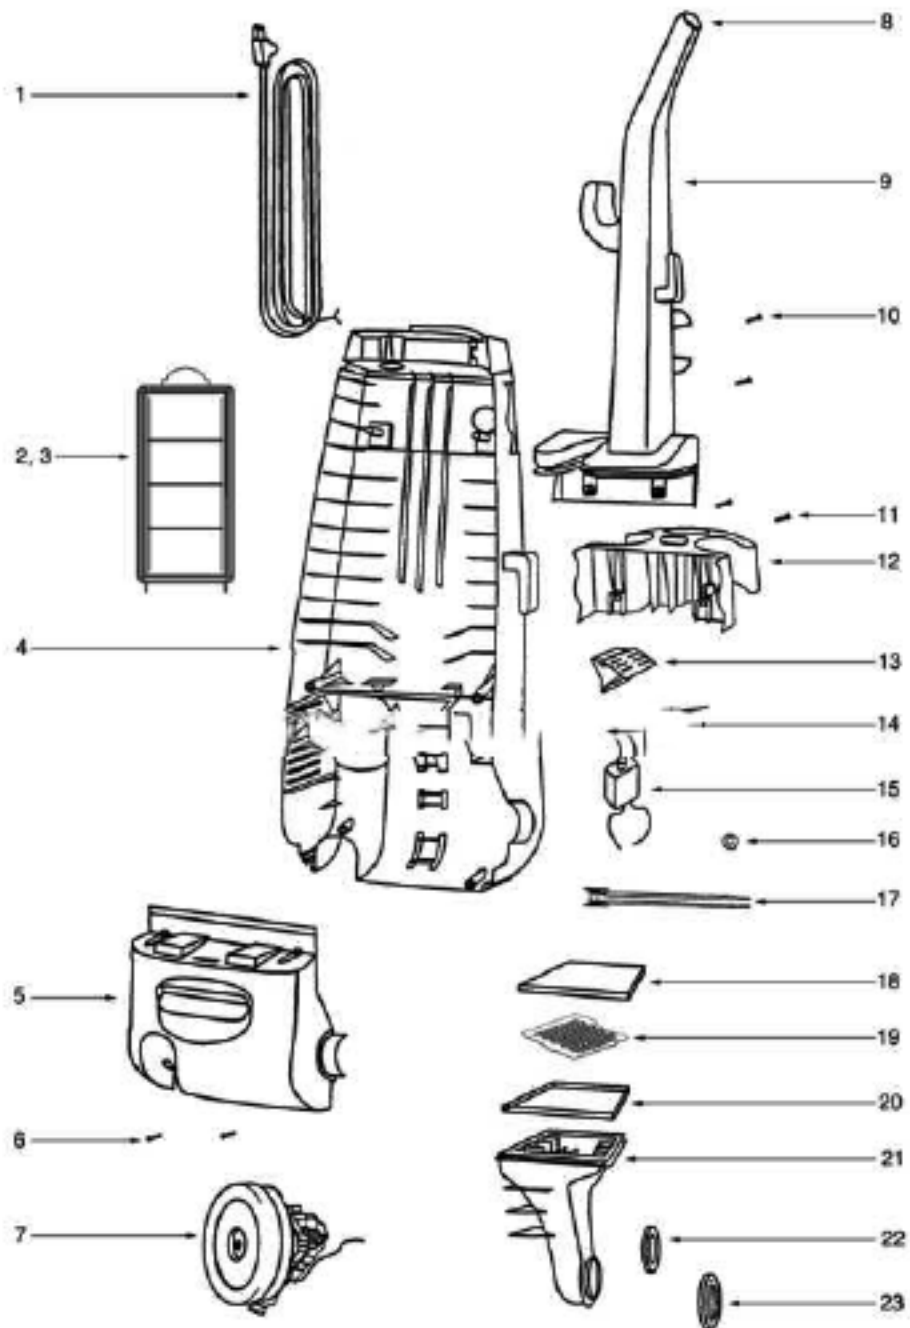

This Owner's Manual is provided and hosted by Appliance Factory Parts.

Eureka 4388BT Owner's Manual

[Shop genuine replacement parts for Eureka 4388BT](#)

[Find Your Eureka Vacuum Cleaner Parts - Select From 855 Models](#)

----- Manual continues below part list -----

Available Replacement Parts for Eureka 4388BT

ER-1875	EUREKA HF9 HEPA FILTER
E-60844-5	BRUSH ROLL, 12 INCH UPRIGHT

Ref#	Part	Description	Comments	Qty
1	38680-16	SUPPLY CORD & TERMINAL AS		
2	28456-6	FILTER FRAME & GRAPHICS A		
3	61500	HEPA FILTER PKG - STYLE H		
4	71608A-119N	HOUSING - REAR		
5	60788-21	MOTOR COVER ASSEMBLY - PK		
6	53197-1	SCREW PACKAGE		
7	60261-11	MOTOR ASSEMBLY - PACKAGED		
8	38482A-119N	CAP - HANDLE		
9	71139-1	HANDLE & CAP ASSEMBLY		
10	54669-4	SCREW PACKAGE		
11	53197-4	SCREW PACKAGE		
12	15443B-119N	TOOL CADDY		
13	27474C-288N	SWITCH - BUTTON		
14	60134	TORS SPRING PKG		
15	28304A	SWITCH - PUSHBUTTON		
16	60165-1	RETAINING RING PKG		
17	39252-2	THERMOSTAT & TERMINAL ASS		
18	61333	MOTOR FILTER PACKAGE		
19	28425	GRILLE - AIR DUCT		
20	59297SV	GASKET - AIR DUCT		
21	15536A-119N	AIR DUCT		
22	27171A	GASKET		
23	39023	FLANGE - MOTOR INTAKE		

PARTS 1 - 4388AT

Ref#	Part	Description	Comments	Qty
1	27462E-288N	OPERATOR - HEIGHT ADJUSTM		
2	53197-1	SCREW PACKAGE		
3	54933-64	HOOD ASSEMBLY - PACKAGED		
4	60843-10	BASE ASSEMBLY - CARTONED		
5	58506-1	GASKET		
6	54943	SPRING PACKAGE		
7	14993C-119N	CARRIAGE - WHEEL		
8	39173-119N	WHEEL - FRONT		
9	71551	AXLE - WHEEL		
10	60251-3	12" DISTURBULATOR ASSY -		
11	15237A-288N	GUARD - FURNITURE (12")		
12	27468D-119N	CUFF - HOSE		
13	38479-4	HOSE - COMPRESSION (PURCH		
14	27467A-288N	RELEASE - HANDLE		
15	60133	COMPRESSION SPRING - PACK		
16	38260B-288N	WHEEL/BUSHING PACKAGE		
17	54432	PACKAGE - RETAINING RING		
18	38590A	AXLE - REAR		
19	61120	BELT PKG ASSY-STYLE U EXT		
20	60613	PUSH ON NUT PKG		
21	54376-2	BELT CAP & GASKET - PACKA		
22	57569	GASKET - FELT		
23	38420-2	CLAMP		