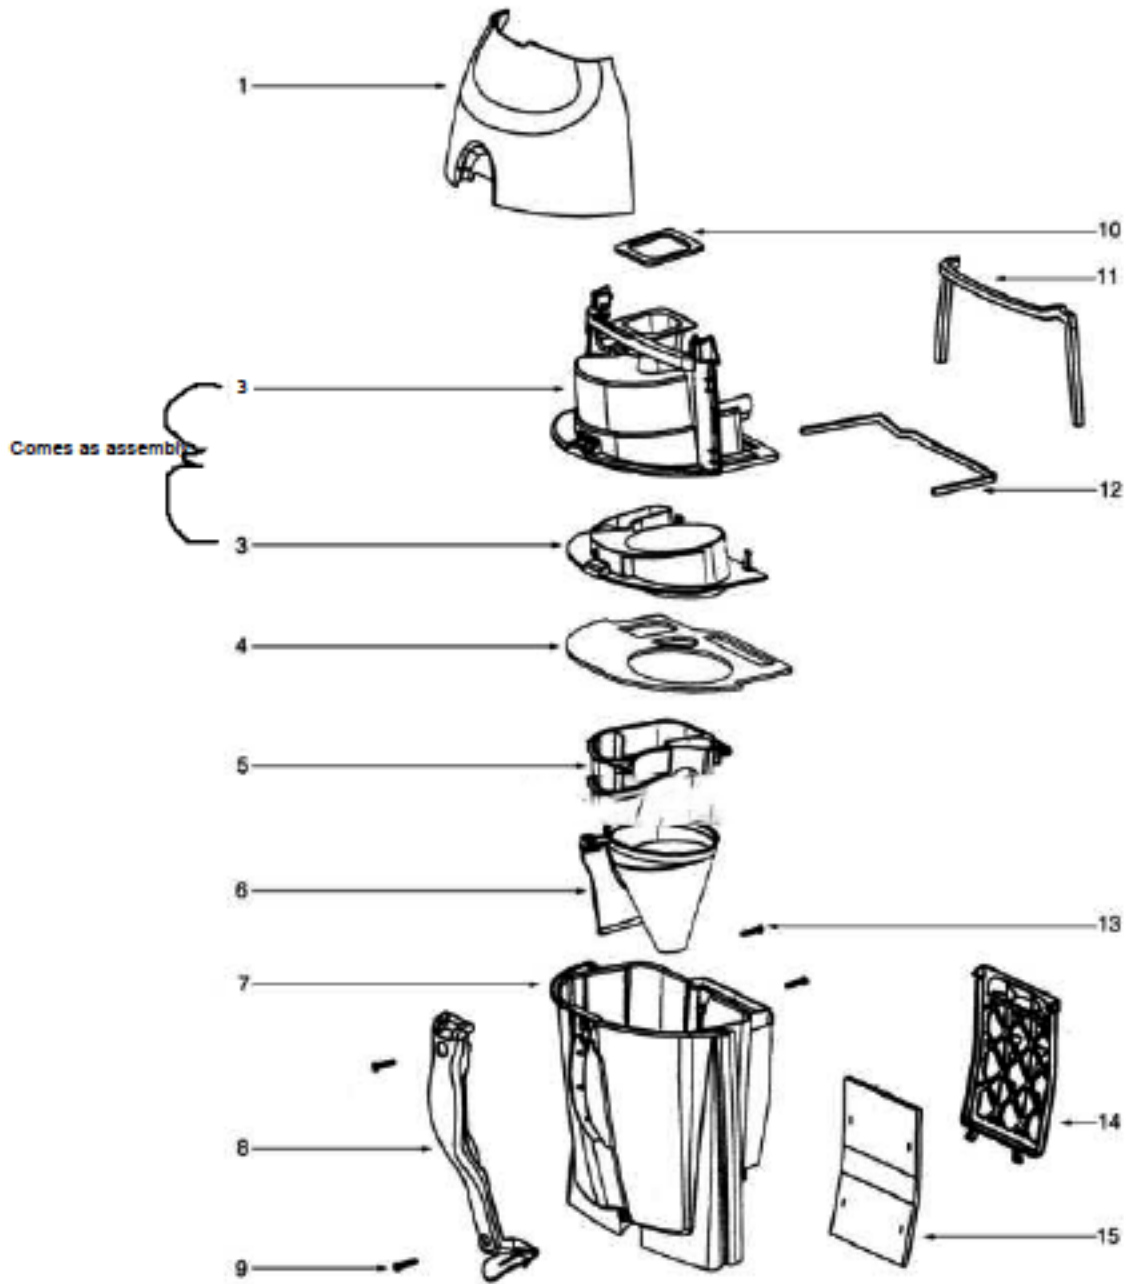

----- Manual continues below part list -----

Available Replacement Parts for Eureka 4388BT

ER-1875	EUREKA HF9 HEPA FILTER
E-60844-5	BRUSH ROLL, 12 INCH UPRIGHT

Ref#	Part	Description	Comments	Qty
1	38680-16	SUPPLY CORD & TERMINAL AS		
2	28456-6	FILTER FRAME & GRAPHICS A		
3	61500	HEPA FILTER PKG - STYLE H		
4	71608A-119N	HOUSING - REAR		
5	60788-21	MOTOR COVER ASSEMBLY - PK		
6	53197-1	SCREW PACKAGE		
7	60261-11	MOTOR ASSEMBLY - PACKAGED		
8	38482A-119N	CAP - HANDLE		
9	71139-1	HANDLE & CAP ASSEMBLY		
10	54669-4	SCREW PACKAGE		
11	53197-4	SCREW PACKAGE		
12	15443B-119N	TOOL CADDY		
13	27474C-288N	SWITCH - BUTTON		
14	60134	TORS SPRING PKG		
15	28304A	SWITCH - PUSHBUTTON		
16	60165-1	RETAINING RING PKG		
17	39252-2	THERMOSTAT & TERMINAL ASS		
18	61333	MOTOR FILTER PACKAGE		
19	28425	GRILLE - AIR DUCT		
20	59297SV	GASKET - AIR DUCT		
21	15536A-119N	AIR DUCT		
22	27171A	GASKET		
23	39023	FLANGE - MOTOR INTAKE		

PARTS 1 - 4388AT

Ref#	Part	Description	Comments	Qty
1	27462E-288N	OPERATOR - HEIGHT ADJUSTM		
2	53197-1	SCREW PACKAGE		
3	54933-64	HOOD ASSEMBLY - PACKAGED		
4	60843-10	BASE ASSEMBLY - CARTONED		
5	58506-1	GASKET		
6	54943	SPRING PACKAGE		
7	14993C-119N	CARRIAGE - WHEEL		
8	39173-119N	WHEEL - FRONT		
9	71551	AXLE - WHEEL		
10	60251-3	12" DISTURBULATOR ASSY -		
11	15237A-288N	GUARD - FURNITURE (12")		
12	27468D-119N	CUFF - HOSE		
13	38479-4	HOSE - COMPRESSION (PURCH		
14	27467A-288N	RELEASE - HANDLE		
15	60133	COMPRESSION SPRING - PACK		
16	38260B-288N	WHEEL/BUSHING PACKAGE		
17	54432	PACKAGE - RETAINING RING		
18	38590A	AXLE - REAR		
19	61120	BELT PKG ASSY-STYLE U EXT		
20	60613	PUSH ON NUT PKG		
21	54376-2	BELT CAP & GASKET - PACKA		
22	57569	GASKET - FELT		
23	38420-2	CLAMP		