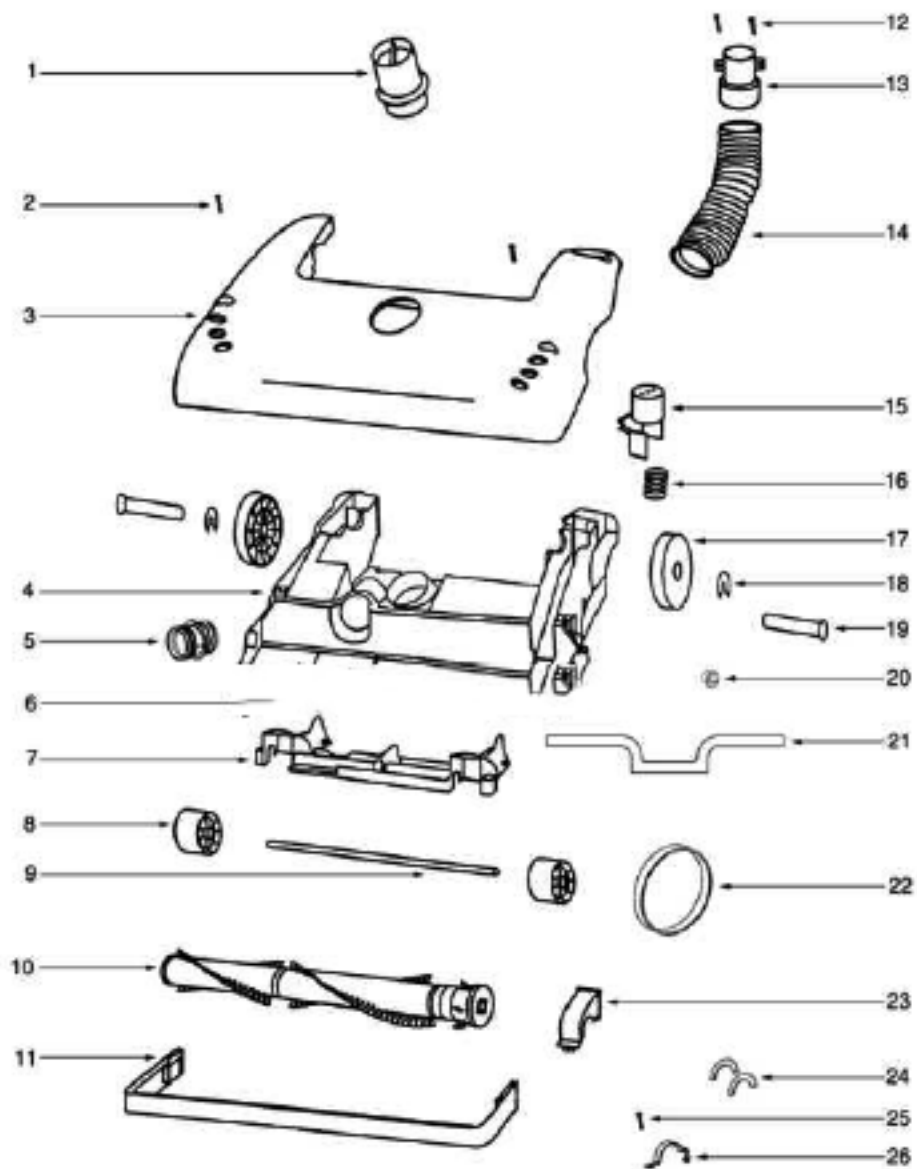

Ref#	Part	Description	Comments	Qty
1	39585-1	SUPPLY CORD & TERMINAL AS		
2	71645	SHIELD - SWITCH		
3	28457-8	FILTER FRAME & GRAPHICS A		
4	61500	HEPA FILTER PKG - STYLE H		
5	71608A-119N	HOUSING - REAR		
6	38688A	MOTOR SHIELD		
7	72224-1	FOAM - SOUND		
8	60788-7	MOTOR COVER ASSEMBLY - PK		
9	60261-11	MOTOR ASSEMBLY - PACKAGED		
10	27552B	GROMMET		
11	38482A-119N	CAP - HANDLE		
12	71139-1	HANDLE & CAP ASSEMBLY		
13	53238-44	SCREW PACKAGE		
14	53197-1	SCREW PACKAGE		
15	15443B-119N	TOOL CADDY		
16	27474C-288N	SWITCH - BUTTON		
17	60134	TOHS SPRING PKG		
18	28304A	SWITCH - PUSHBUTTON		
19	60165-1	RETAINING RING PKG		
20	39252-2	THERMOSTAT & TERMINAL ASS		
21	61333	MOTOR FILTER PACKAGE		
22	28425	GRILLE - AIR DUCT		
23	59297SV	GASKET - AIR DUCT		
24	15536A-119N	AIR DUCT		
25	27171A	GASKET		
26	39023	FLANGE - MOTOR INTAKE		
27	27962A	GASKET		

Ref#	Part	Description	Comments	Qty
1	27462E-288N	OPERATOR - HEIGHT ADJUSTM		
2	53238-44	SCREW PACKAGE		
3	54933-22	HOOD ASSEMBLY - PACKAGED		
4	60843-11	BASE ASSEMBLY - CARTONED		
5	28243A-316N	ADAPTER - BASE		
6	54943	SPRING PACKAGE		
7	14993C-119N	CARRIAGE - WHEEL		
8	39173A-119N	WHEEL - FRONT		
9	71551	AXLE - WHEEL		
10	60844-2	12" DISTURBULATOR ASSY -		
11	15237A-288N	GUARD - FURNITURE (12")		
13	27468D-119N	CUFF - HOSE		
14	38479-4	HOSE - COMPRESSION (PURCH		
15	27467A-288N	RELEASE - HANDLE		
16	60133	COMPRESSION SPRING - PACK		
17	72117-119N	WHEEL - REAR		
18	54432-1	PACKAGE - RETAINING RING		
19	38590A	AXLE - REAR		
20	72113-1	BUSHING - AXLE		
21	58506-1	GASKET		
22	61120A	BELT PKG ASSY-STYLE U EXT		
23	54376-2	BELT CAP & GASKET - PACKA		
24	57569	GASKET - FELT		
25	53197-1	SCREW PACKAGE		
26	38420-2	CLAMP		