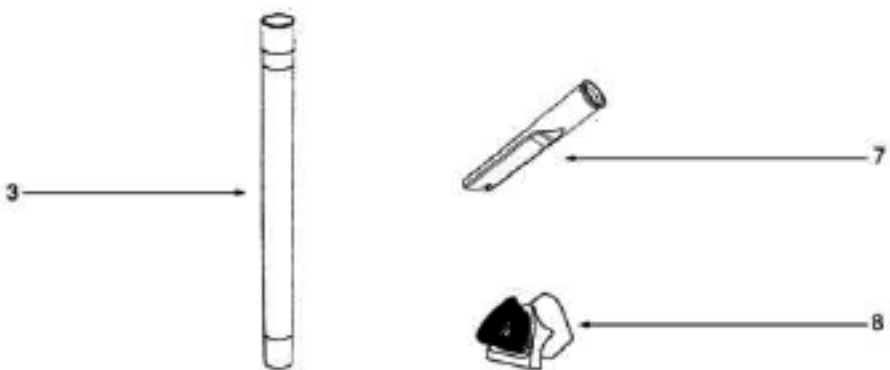

Ref#	Part	Description	Comments	Qty
1	61028-1	HOSE ASSEMBLY - CARTONED		
2	37057A-3	COUPLING - HOSE		
3	13104-4	WAND - STRAIGHT		
4	59930B	PACKAGE - HARDWARE		
5	70239B	OWNERS GUIDE		
6	27461B-119N	ADAPTER - HOSE		
7	27237-3	TOOL - CREVICE		
8	61037	COMBINATION TOOL - PACKAG		
	59930A	PACKAGE - HARDWARE