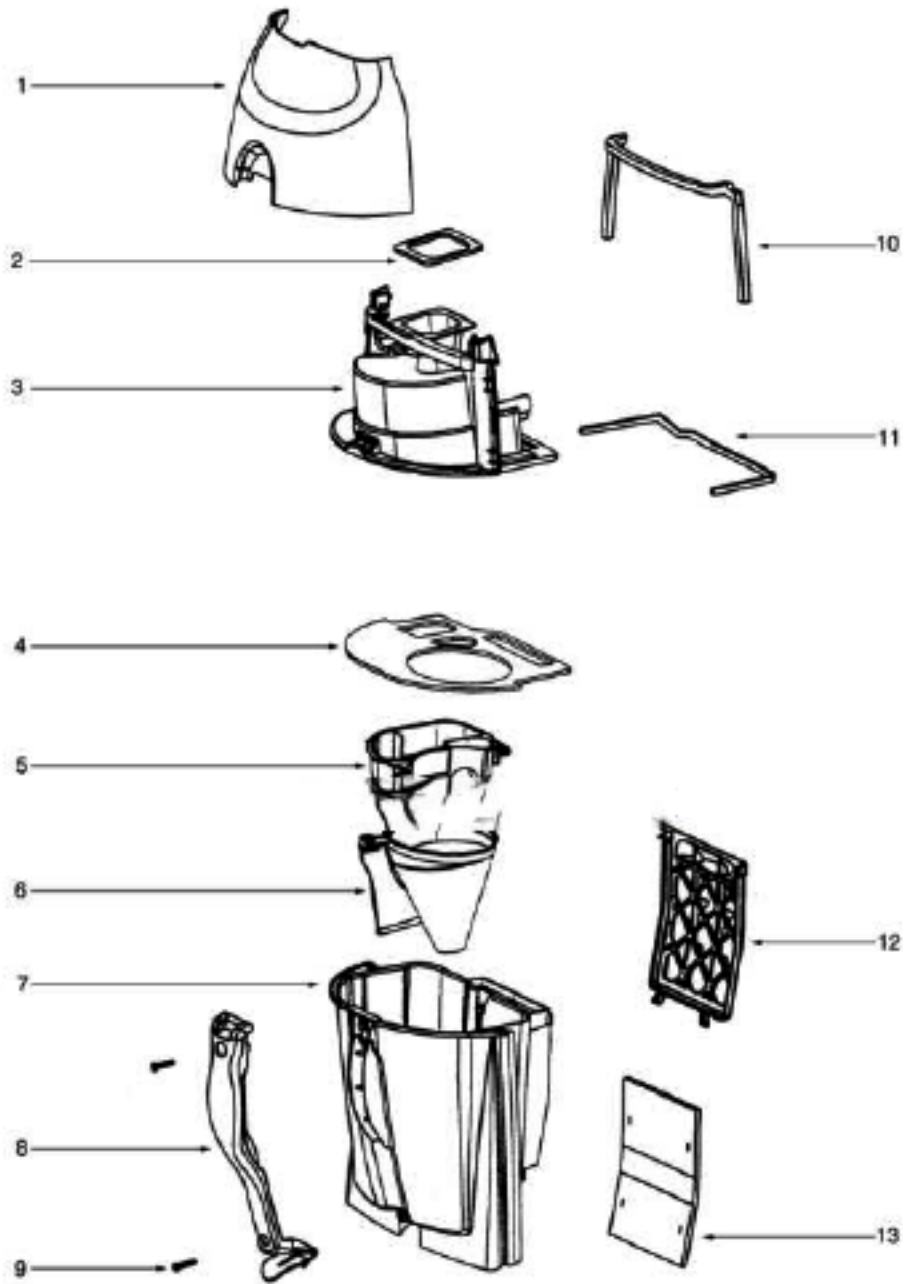

Ref#	Part	Description	Comments	Qty
1	39585-1	SUPPLY CORD & TERMINAL AS		
2	71645	SHIELD - SWITCH		
3	28457-8	FILTER FRAME & GRAPHICS A		
4	61500	HEPA FILTER PKG - STYLE H		
5	71608A-119N	HOUSING - REAR		
6	38688A	MOTOR SHIELD		
7	72224-1	FOAM - SOUND		
8	60788-7	MOTOR COVER ASSEMBLY - PK		
9	60261-11	MOTOR ASSEMBLY - PACKAGED		
10	27552B	GROMMET		
11	38482A-119N	CAP - HANDLE		
12	71139-1	HANDLE & CAP ASSEMBLY		
13	53238-44	SCREW PACKAGE		
14	53197-1	SCREW PACKAGE		
15	15443B-119N	TOOL CADDY		
16	27474C-288N	SWITCH - BUTTON		
17	60134	TOHS SPRING PKG		
18	28304A	SWITCH - PUSHBUTTON		
19	60165-1	RETAINING RING PKG		
20	39252-2	THERMOSTAT & TERMINAL ASS		
21	61333	MOTOR FILTER PACKAGE		
22	28425	GRILLE - AIR DUCT		
23	59297SV	GASKET - AIR DUCT		
24	15536A-119N	AIR DUCT		
25	27171A	GASKET		
26	39023	FLANGE - MOTOR INTAKE		
27	27962A	GASKET		

Ref#	Part	Description	Comments	Qty
1	60704-35	FRONT COVER ASSEMBLY - PK		
3	60705-5	UPPER CYCLONE ASSY - PKGD		
4	392198-1	CYCLONE GASKET SHEET		
5	280998-119N	FILTER - SCREEN		
6	71568-1	FUNNEL & GASKET ASSEMBLY		
7	60706-3	CYCLONIC CASSETTE ASSY		
8	28131-288N	GRIP - DIRT CUP		
9	53197-1	SCREW PACKAGE		
10	59595-1	GASKET - CYCLONE		
11	59297-2SV	GASKET - AIR DUCT		
12	28114-119N	FRAME - FILTER		
13	61940	FILTER PACKAGE		