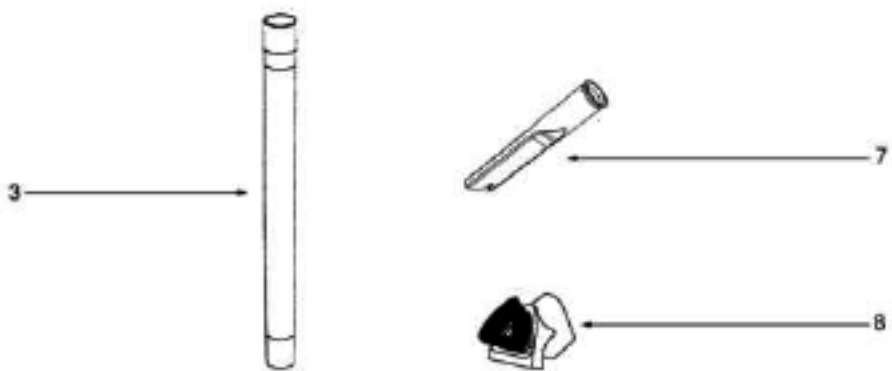

Ref#	Part	Description	Comments	Qty
1	61028-1	HOSE ASSEMBLY - CARTONED	Includes items 2 and 6.	
2	37057A-3	COUPLING - HOSE		
3			Not on this model.	
4	59930B	PACKAGE - HARDWARE		
5	70239c-1			
6	27461B-119N	ADAPTER - HOSE		
7			Not on this model.	
8	61037	COMBINATION TOOL - PACKAG