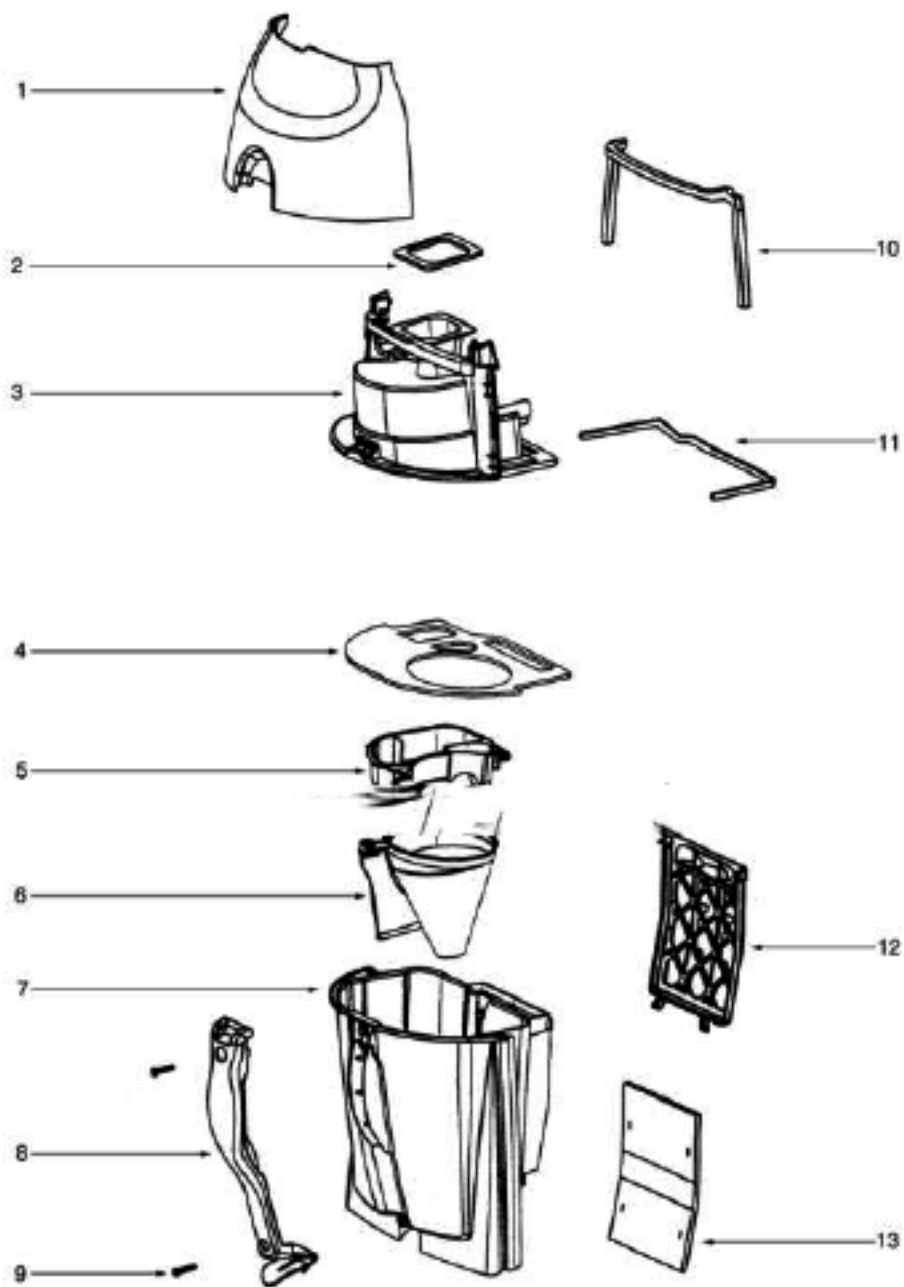

Ref#	Part	Description	Comments	Qty
1	39585-1	SUPPLY CORD & TERMINAL AS		
2	71645	SHIELD - SWITCH		
3	28457-8	FILTER FRAME & GRAPHICS A		
4	61500	HEPA FILTER PKG - STYLE H		
5	71608A-119N	HOUSING - REAR		
6	38688A	MOTOR SHIELD		
7	72224-1	FOAM - SOUND		
8	38696	SHIELD - LIGHT		
9	28506-33			
10	15072-313N	LENS - MOTOR COVER		
11	60068-2	SCREW PACKAGE	Pkg of 10.	
12	48815	LAMP - HEADLIGHT		
13	38611-2	HEADLAMP SCKT & TERMINAL		
14	62075-2	MOTOR ASSEMBLY - CTND		
15	27552B	GROMMET		
16	38482A-119N	CAP - HANDLE		
17	71139-1	HANDLE & CAP ASSEMBLY		
18	53238-44	SCREW PACKAGE	Pkg of 10.	
19	53197-1	SCREW PACKAGE	Pkg of 10.	
20	15443B-119N	TOOL CADDY		
21	27474C-288N	SWITCH - BUTTON		
22	60134	TORS SPRING PKG	Pkg of 5.	
23	28304A	SWITCH - PUSHBUTTON		
24	60165-1	RETAINING RING PKG	Pkg of 10.	
25	39252-2	THERMOSTAT & TERMINAL ASS		
26	61333	MOTOR FILTER PACKAGE	Pkg of 2.	
27	28425	GRILLE - AIR DUCT		
28	59297SV	GASKET - AIR DUCT		
29	15536A-119N	AIR DUCT		
30	27171A	GASKET		
31	39023	FLANGE - MOTOR INTAKE		

Ref#	Part	Description	Comments	Qty
1	27462E-288N	OPERATOR - HEIGHT ADJUSTM		
2	53238-44	SCREW PACKAGE		
3	02465-45			
4	60843-11	BASE ASSEMBLY - CARTONED		
5	28243A-316N	ADAPTER - BASE		
6	54943	SPRING PACKAGE		
7	14993C-119N	CARRIAGE - WHEEL		
8	39173A-119N	WHEEL - FRONT		
9	71551	AXLE - WHEEL		
10	60844-2	12" DISTURBULATOR ASSY -		
11	15237A-288N	GUARD - FURNITURE (12")		
13	27468D-119N	CUFF - HOSE		
14	38479-4	HOSE - COMPRESSION (PURCH		
15	27467A-288N	RELEASE - HANDLE		
16	60133	COMPRESSION SPRING - PACK		
17	72117-119N	WHEEL - REAR		
18	54432-1	PACKAGE - RETAINING RING		
19	38590A	AXLE - REAR		
20	72113-1	BUSHING - AXLE		
21	58506-1	GASKET		
22	61120A	BELT PKG ASSY-STYLE U EXT		
23	54376-2	BELT CAP & GASKET - PACKA		
24	57569	GASKET - FELT		
25	53197-1	SCREW PACKAGE		
26	38420-2	CLAMP		