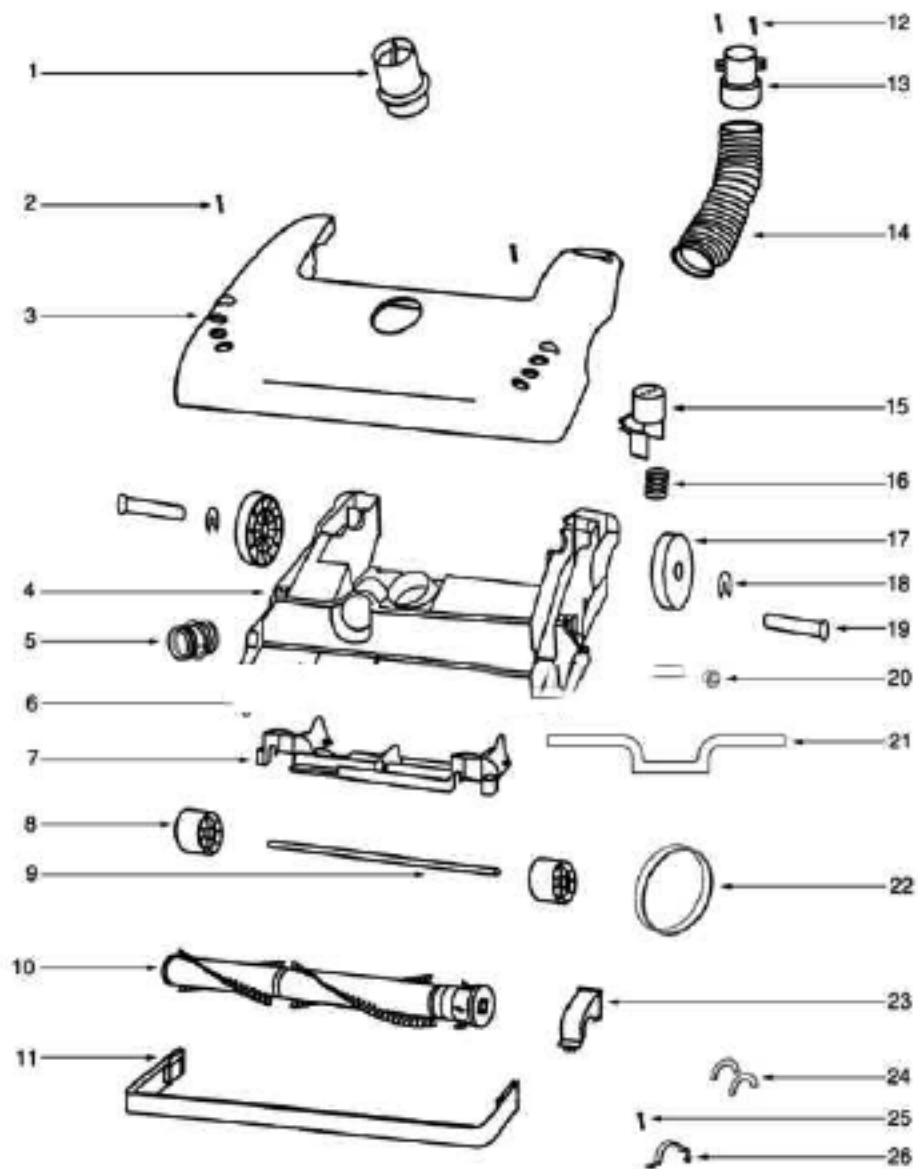

Ref#	Part	Description	Comments	Qty
1	39585-1	SUPPLY CORD & TERMINAL AS		
2	71645	SHIELD - SWITCH		
3	28457-8	FILTER FRAME & GRAPHICS A		
4	61500	HEPA FILTER PKG - STYLE H		
5	71608A-119N	HOUSING - REAR		
6	38688A	MOTOR SHIELD		
7	72224-1	FOAM - SOUND		
8	38696	SHIELD - LIGHT		
9	28506-33			
10	15072-313N	LENS - MOTOR COVER		
11	60068-2	SCREW PACKAGE	Pkg of 10.	
12	48815	LAMP - HEADLIGHT		
13	38611-2	HEADLAMP SCKT & TERMINAL		
14	62075-2	MOTOR ASSEMBLY - CTND		
15	27552B	GROMMET		
16	38482A-119N	CAP - HANDLE		
17	71139-1	HANDLE & CAP ASSEMBLY		
18	53238-44	SCREW PACKAGE	Pkg of 10.	
19	53197-1	SCREW PACKAGE	Pkg of 10.	
20	15443B-119N	TOOL CADDY		
21	27474C-288N	SWITCH - BUTTON		
22	60134	TORS SPRING PKG	Pkg of 5.	
23	28304A	SWITCH - PUSHBUTTON		
24	60165-1	RETAINING RING PKG	Pkg of 10.	
25	39252-2	THERMOSTAT & TERMINAL ASS		
26	61333	MOTOR FILTER PACKAGE	Pkg of 2.	
27	28425	GRILLE - AIR DUCT		
28	59297SV	GASKET - AIR DUCT		
29	15536A-119N	AIR DUCT		
30	27171A	GASKET		
31	39023	FLANGE - MOTOR INTAKE		

Ref#	Part	Description	Comments	Qty
1	27462E-288N	OPERATOR - HEIGHT ADJUSTM		
2	53238-44	SCREW PACKAGE		
3	02465-45			
4	60843-11	BASE ASSEMBLY - CARTONED		
5	28243A-316N	ADAPTER - BASE		
6	54943	SPRING PACKAGE		
7	14993C-119N	CARRIAGE - WHEEL		
8	39173A-119N	WHEEL - FRONT		
9	71551	AXLE - WHEEL		
10	60844-2	12" DISTURBULATOR ASSY -		
11	15237A-288N	GUARD - FURNITURE (12")		
13	27468D-119N	CUFF - HOSE		
14	38479-4	HOSE - COMPRESSION (PURCH		
15	27467A-288N	RELEASE - HANDLE		
16	60133	COMPRESSION SPRING - PACK		
17	72117-119N	WHEEL - REAR		
18	54432-1	PACKAGE - RETAINING RING		
19	38590A	AXLE - REAR		
20	72113-1	BUSHING - AXLE		
21	58506-1	GASKET		
22	61120A	BELT PKG ASSY-STYLE U EXT		
23	54376-2	BELT CAP & GASKET - PACKA		
24	57569	GASKET - FELT		
25	53197-1	SCREW PACKAGE		
26	38420-2	CLAMP		