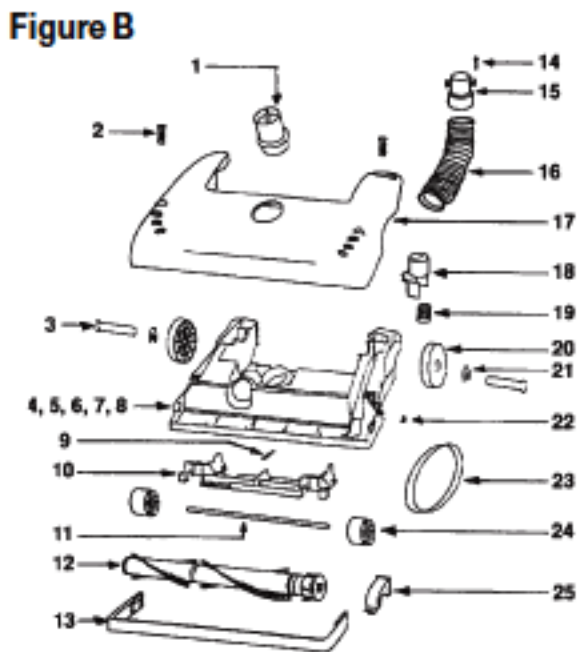

EUREKA Original & Replacement

VICTORY UPRIGHT
Models 4351A & 4440A Shown

Original & Replacement **EUREKA**

VICTORY UPRIGHT
Models 4351A & 4440A Shown

Figure A

KEY	PART NO.	DESCRIPTION
1	E-38680-3	Supply Cord
2	E-46713-1	Cable Tie
3	E-53190-1	Strain Relief Bushing
4	E-54936-5	Bag Cover Ass'y 4440A
4	E-54936-3	Bag Cover Ass'y 4351A
5	E-58505	Bag Gasket
6	E-38613	Bag Gasket - Bottom
7	E-02069A-119N	Rear Housing
8	E-53197-1	Screw
9	E-38420-2	Clamp
10	E-27549-288N	Filter Door
11	E-54937-5	Motor Cover 4440A
11	E-54937-3	Motor Cover 4351A
12	E-48815	Headlight
13	E-38611	Headlight Socket
14	E-54938-1	Screw 4440A
14	E-60068-1	Screw 4351A
15	E-15072-313N	Leos.
16	E-38755	Micron Filter
17	E-15218-119N	Air Duct
18	E-38663	Motor Intake Gasket
19	E-38701	Air Screen
20	E-38517-119N	Cord Release Hook
	E-38482-119N	Handle Cap 4351A
21	E-15294-1	Handle Ass'y 4440A
21	E-15277-1	Handle Ass'y 4351A
22	E-53197-1	Screw
23	E-02093-288N	Tool Caddy
24	E-38678-119N	Plungr
25	E-55794	Spring
26	E-27474-288N	Switch Pedal
	E-60134	Spring, Switch Pedal
27	E-55446	Switch Nut
28	E-15182-2	Switch Ass'y
29	E-53197-1	Screw
30	E-53214-2	Wire Nut
30	SS-3270	Wire Nut
31	E-38689	Rear Housing Shield
32	E-38469	Secondary Filter
32	ER-1810	Secondary Filter
	E-28425	Filter Screen
33	E-38661	Sound Foam
34	E-38662	Air Duct Gasket
35	E-27552	Grommet
36	E-38688	Motor Shield
37	E-54940	Motor Ass'y
38	E-27492	Motor Gasket
39	E-38638	Motor Intake Flange
40	E-37761-2	Bag Indicator Ass'y
41	E-56750-1	Bag Indicator Clip
42	E-53238-1	Bag Indicator Screw

Figure B

KEY	PART NO.	DESCRIPTION
1	E-27462-288N	Height Adjustment Knob
2	E-54669-2	Screw
3	E-38590	Rear Axle
4	E-60071-1	Base Ass'y 4440A
4	E-54935-3	Base Ass'y 4351A
5	E-38063	Belt Guard (Not Illustrated)
6	E-58506-2	Gasket 4440A
6	E-58506-1	Gasket 4351A
7	E-57569	Felt Gasket
8	E-58417	Brushroll Rib
9	E-54943	Spring
10	E-14993-119N	Wheel Carriage
11	E-58206-1	Wheel Axle
12	E-54647	Brushroll Ass'y 4440A 14"
12	E-54941-1	Brushroll Ass'y 4351A 12"
13	E-15234-288N	Furniture Guard 4440A
13	E-15237-288N	Furniture Guard 4351A
14	E-53197-1	Screw
15	E-27468-119N	Hose Cuff
16	E-38479-1	Hose
17	E-60069-3	Hood Ass'y 4440A
17	E-54933-2	Hood Ass'y 4351A
18	E-27467-288N	Handle Release
19	E-58371	Compression Spring
20	E-27493-288N	Rear Wheel 4440A
20	E-27201-288N	Rear Wheel 4351A
21	E-54432	Retaining Ring
22	E-54942	Push-On Nut
23	E-38441	Belt
23	ER-1035	Belt
24	E-38236A-119N	Front Wheel
25	E-54376-1	Belt Cap Ass'y

Figure C

1	E-54646	Hose Ass'y 4440A
1	E-54945-1	Hose Ass'y 4351A
	E-54638	Stretch Hose
2	E-27461A-119N	Hose Adapter
3	E-58728A	Nesting Wand Set
4	E-58607	Hardware Package
5	E-54780	Crevice Tool
6	E-27624-119N	Straight Wand
7	E-58236	Paper Bag Style AA 3 Pk
7	ER-1401	Paper Bag Style AA 3 Pk
8	E-54784	Dual Purpose Brush