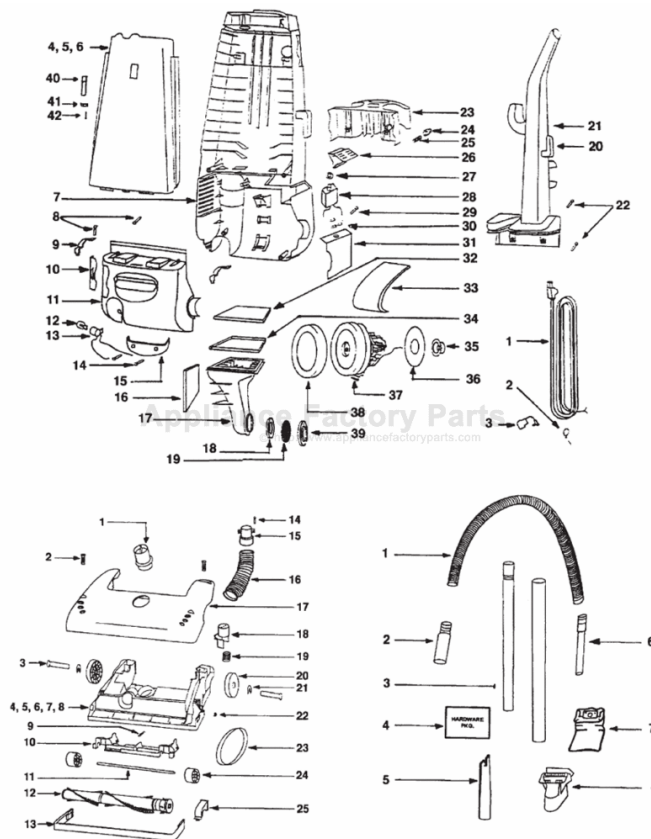

[Find Your Eureka Vacuum Cleaner Parts - Select From 855 Models](#)

----- Manual continues below part list -----