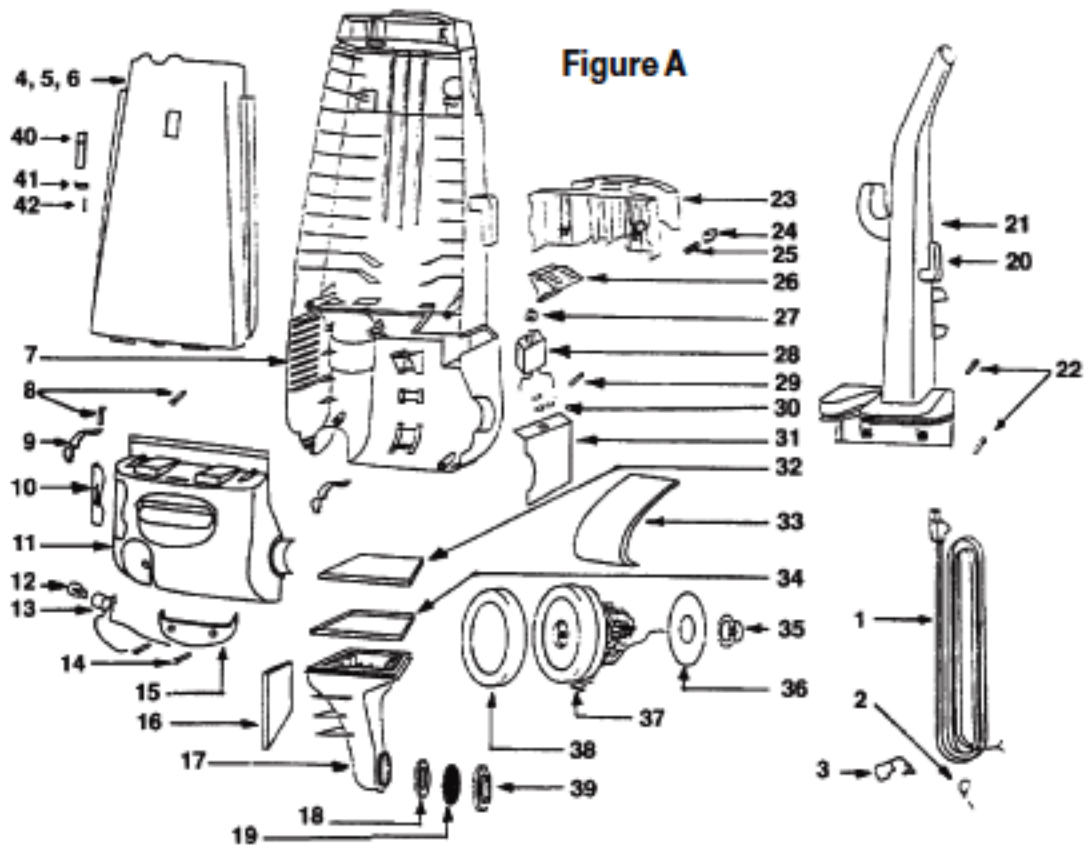

EUREKA Original & Replacement

VICTORY UPRIGHT
Models 4351A & 4440A Shown

Original & Replacement **EUREKA**

VICTORY UPRIGHT
Models 4351A & 4440A Shown

Figure A

KEY	PART NO.	DESCRIPTION
1	E-38680-3	Supply Cord
2	E-46713-1	Cable Tie
3	E-53190-1	Strain Relief Bushing
4	E-54936-5	Bag Cover Ass'y 4440A
4	E-54936-3	Bag Cover Ass'y 4351A
5	E-58505	Bag Gasket
6	E-38613	Bag Gasket - Bottom
7	E-02069A-119N	Rear Housing
8	E-53197-1	Screw
9	E-38420-2	Clamp
10	E-27549-288N	Filter Door
11	E-54937-5	Motor Cover 4440A
11	E-54937-3	Motor Cover 4351A
12	E-48815	Headlight
13	E-38611	Headlight Socket
14	E-54938-1	Screw 4440A
14	E-60068-1	Screw 4351A
15	E-15072-313N	Leos.
16	E-38755	Micron Filter
17	E-15218-119N	Air Duct
18	E-38663	Motor Intake Gasket
19	E-38701	Air Screen
20	E-38517-119N	Cord Release Hook
	E-38482-119N	Handle Cap 4351A
21	E-15294-1	Handle Ass'y 4440A
21	E-15277-1	Handle Ass'y 4351A
22	E-53197-1	Screw
23	E-02093-288N	Tool Caddy
24	E-38678-119N	Plungr
25	E-55794	Spring
26	E-27474-288N	Switch Pedal
	E-60134	Spring, Switch Pedal
27	E-55446	Switch Nut
28	E-15182-2	Switch Ass'y
29	E-53197-1	Screw
30	E-53214-2	Wire Nut
30	SS-3270	Wire Nut
31	E-38689	Rear Housing Shield
32	E-38469	Secondary Filter
32	ER-1810	Secondary Filter
	E-28425	Filter Screen
33	E-38661	Sound Foam
34	E-38662	Air Duct Gasket
35	E-27552	Grommet
36	E-38688	Motor Shield
37	E-54940	Motor Ass'y
38	E-27492	Motor Gasket
39	E-38638	Motor Intake Flange
40	E-37761-2	Bag Indicator Ass'y
41	E-56750-1	Bag Indicator Clip
42	E-53238-1	Bag Indicator Screw

Figure B

KEY	PART NO.	DESCRIPTION
1	E-27462-288N	Height Adjustment Knob
2	E-54669-2	Screw
3	E-38590	Rear Axle
4	E-60071-1	Base Ass'y 4440A
4	E-54935-3	Base Ass'y 4351A
5	E-38063	Belt Guard (Not Illustrated)
6	E-58506-2	Gasket 4440A
6	E-58506-1	Gasket 4351A
7	E-57569	Felt Gasket
8	E-58417	Brushroll Rib
9	E-54943	Spring
10	E-14993-119N	Wheel Carriage
11	E-58206-1	Wheel Axle
12	E-54647	Brushroll Ass'y 4440A 14"
12	E-54941-1	Brushroll Ass'y 4351A 12"
13	E-15234-288N	Furniture Guard 4440A
13	E-15237-288N	Furniture Guard 4351A
14	E-53197-1	Screw
15	E-27468-119N	Hose Cuff
16	E-38479-1	Hose
17	E-60069-3	Hood Ass'y 4440A
17	E-54933-2	Hood Ass'y 4351A
18	E-27467-288N	Handle Release
19	E-58371	Compression Spring
20	E-27493-288N	Rear Wheel 4440A
20	E-27201-288N	Rear Wheel 4351A
21	E-54432	Retaining Ring
22	E-54942	Push-On Nut
23	E-38441	Belt
23	ER-1035	Belt
24	E-38236A-119N	Front Wheel
25	E-54376-1	Belt Cap Ass'y

Figure C

1	E-54646	Hose Ass'y 4440A
1	E-54945-1	Hose Ass'y 4351A
	E-54638	Stretch Hose
2	E-27461A-119N	Hose Adapter
3	E-58728A	Nesting Wand Set
4	E-58607	Hardware Package
5	E-54780	Crevice Tool
6	E-27624-119N	Straight Wand
7	E-58236	Paper Bag Style AA 3 Pk
7	ER-1401	Paper Bag Style AA 3 Pk
8	E-54784	Dual Purpose Brush