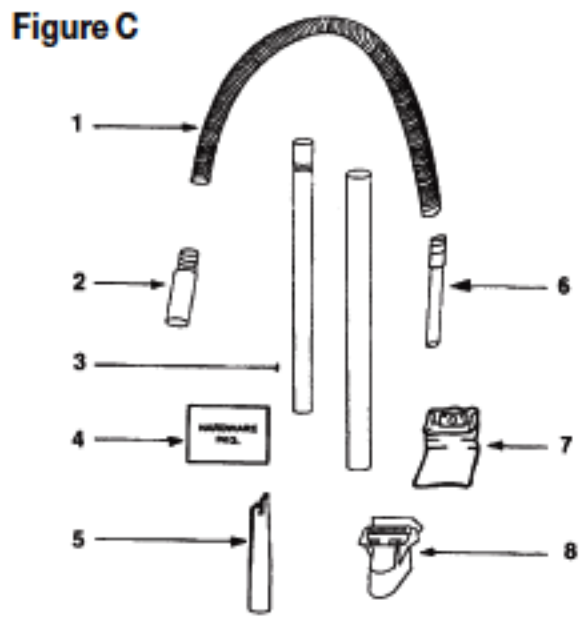

EUREKA Original & Replacement

VICTORY UPRIGHT
Models 4351A & 4440A Shown

Original & Replacement **EUREKA**

VICTORY UPRIGHT
Models 4351A & 4440A Shown

Figure A

KEY	PART NO.	DESCRIPTION
1	E-38680-3	Supply Cord
2	E-46713-1	Cable Tie
3	E-53190-1	Strain Relief Bushing
4	E-54936-5	Bag Cover Ass'y 4440A
4	E-54936-3	Bag Cover Ass'y 4351A
5	E-58505	Bag Gasket
6	E-38613	Bag Gasket - Bottom
7	E-02069A-119N	Rear Housing
8	E-53197-1	Screw
9	E-38420-2	Clamp
10	E-27549-288N	Filter Door
11	E-54937-5	Motor Cover 4440A
11	E-54937-3	Motor Cover 4351A
12	E-48815	Headlight
13	E-38611	Headlight Socket
14	E-54938-1	Screw 4440A
14	E-60068-1	Screw 4351A
15	E-15072-313N	Leos.
16	E-38755	Micron Filter
17	E-15218-119N	Air Duct
18	E-38663	Motor Intake Gasket
19	E-38701	Air Screen
20	E-38517-119N	Cord Release Hook
	E-38482-119N	Handle Cap 4351A
21	E-15294-1	Handle Ass'y 4440A
21	E-15277-1	Handle Ass'y 4351A
22	E-53197-1	Screw
23	E-02093-288N	Tool Caddy
24	E-38678-119N	Plungr
25	E-55794	Spring
26	E-27474-288N	Switch Pedal
	E-60134	Spring, Switch Pedal
27	E-55446	Switch Nut
28	E-15182-2	Switch Ass'y
29	E-53197-1	Screw
30	E-53214-2	Wire Nut
30	SS-3270	Wire Nut
31	E-38689	Rear Housing Shield
32	E-38469	Secondary Filter
32	ER-1810	Secondary Filter
	E-28425	Filter Screen
33	E-38661	Sound Foam
34	E-38662	Air Duct Gasket
35	E-27552	Grommet
36	E-38688	Motor Shield
37	E-54940	Motor Ass'y
38	E-27492	Motor Gasket
39	E-38638	Motor Intake Flange
40	E-37761-2	Bag Indicator Ass'y
41	E-56750-1	Bag Indicator Clip
42	E-53238-1	Bag Indicator Screw

Figure B

KEY	PART NO.	DESCRIPTION
1	E-27462-288N	Height Adjustment Knob
2	E-54669-2	Screw
3	E-38590	Rear Axle
4	E-60071-1	Base Ass'y 4440A
4	E-54935-3	Base Ass'y 4351A
5	E-38063	Belt Guard (Not Illustrated)
6	E-58506-2	Gasket 4440A
6	E-58506-1	Gasket 4351A
7	E-57569	Felt Gasket
8	E-58417	Brushroll Rib
9	E-54943	Spring
10	E-14993-119N	Wheel Carriage
11	E-58206-1	Wheel Axle
12	E-54647	Brushroll Ass'y 4440A 14"
12	E-54941-1	Brushroll Ass'y 4351A 12"
13	E-15234-288N	Furniture Guard 4440A
13	E-15237-288N	Furniture Guard 4351A
14	E-53197-1	Screw
15	E-27468-119N	Hose Cuff
16	E-38479-1	Hose
17	E-60069-3	Hood Ass'y 4440A
17	E-54933-2	Hood Ass'y 4351A
18	E-27467-288N	Handle Release
19	E-58371	Compression Spring
20	E-27493-288N	Rear Wheel 4440A
20	E-27201-288N	Rear Wheel 4351A
21	E-54432	Retaining Ring
22	E-54942	Push-On Nut
23	E-38441	Belt
23	ER-1035	Belt
24	E-38236A-119N	Front Wheel
25	E-54376-1	Belt Cap Ass'y

Figure C

1	E-54646	Hose Ass'y 4440A
1	E-54945-1	Hose Ass'y 4351A
	E-54638	Stretch Hose
2	E-27461A-119N	Hose Adapter
3	E-58728A	Nesting Wand Set
4	E-58607	Hardware Package
5	E-54780	Crevice Tool
6	E-27624-119N	Straight Wand
7	E-58236	Paper Bag Style AA 3 Pk
7	ER-1401	Paper Bag Style AA 3 Pk
8	E-54784	Dual Purpose Brush