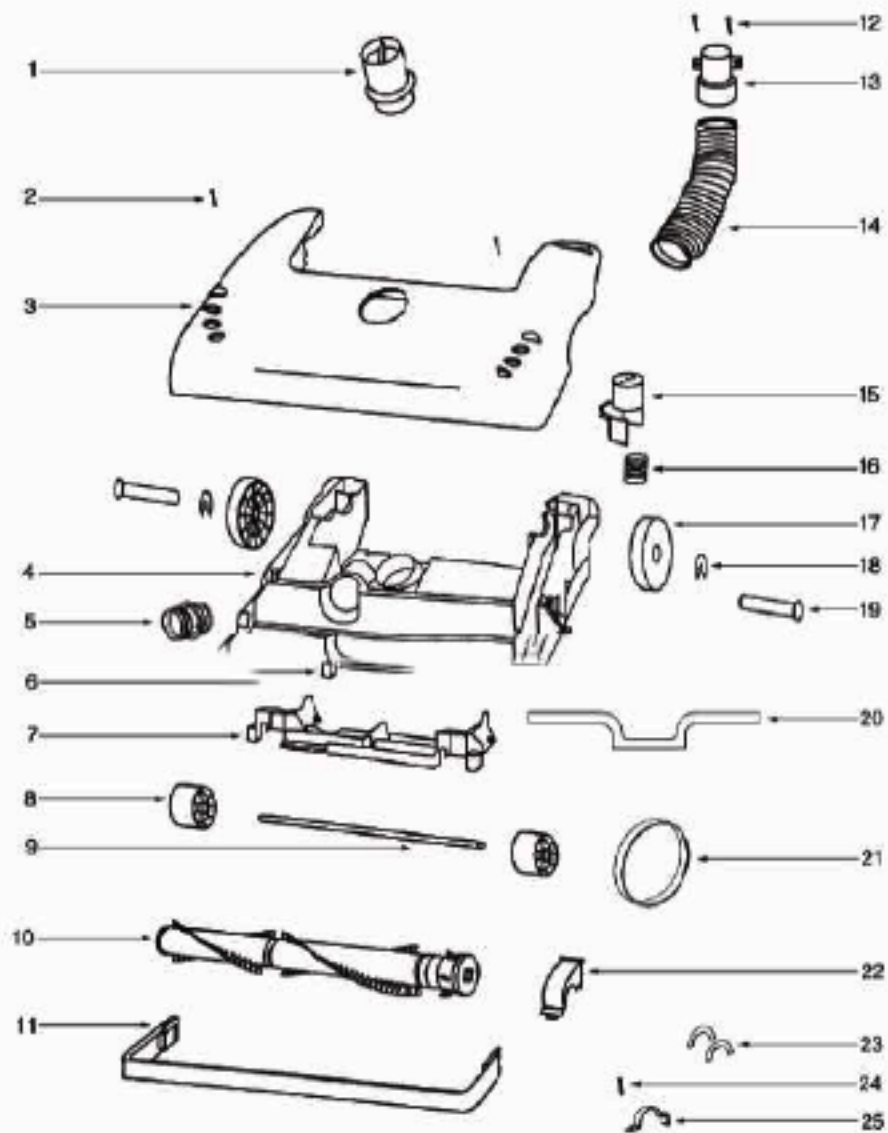

Ref#	Part	Description	Comments	Qty
1	27462E-288N	OPERATOR - HEIGHT ADJUSTM		
2	53238-44	SCREW PACKAGE	pkg of 10	
3	60069-79	HOOD ASSEMBLY - PACKAGED		
4	60701-11	BASE ASSY - PKGD	Includes Items 1,5,6,7,8,9,17,18,19 & 23	
5	28243A-316N	ADAPTER - BASE		
6	54943	SPRING PACKAGE	pkg of 10	
7	14993C-119N	CARRIAGE - WHEEL		
8	39173A-119N	WHEEL - FRONT		
9	71551	AXLE - WHEEL		
10	62228-2	BRUSHROLL ASSEMBLY - CART		
11	15591A-288N	GUARD - FURNITURE		
12	53197-1	SCREW PACKAGE	pkg of 10	
13	27468D-119N	CUFF - HOSE		
14	38479-4	HOSE - COMPRESSION (PURCH		
15	27467A-288N	RELEASE - HANDLE		
16	60133	COMPRESSION SPRING - PACK	pkg of 5	
17	27493A-119N	WHEEL - REAR		
18	54432-1	PACKAGE - RETAINING RING		
19	38590A	AXLE - REAR		
20	58506-4	GASKET		
21	61120A	BELT PKG ASSY-STYLE U EXT	pkg of 2	
22	54376-2	BELT CAP & GASKET - PACKA		
23	57569	GASKET - FELT		
24	53197-1	SCREW PACKAGE	pkg of 10	
25	38420-2	CLAMP		