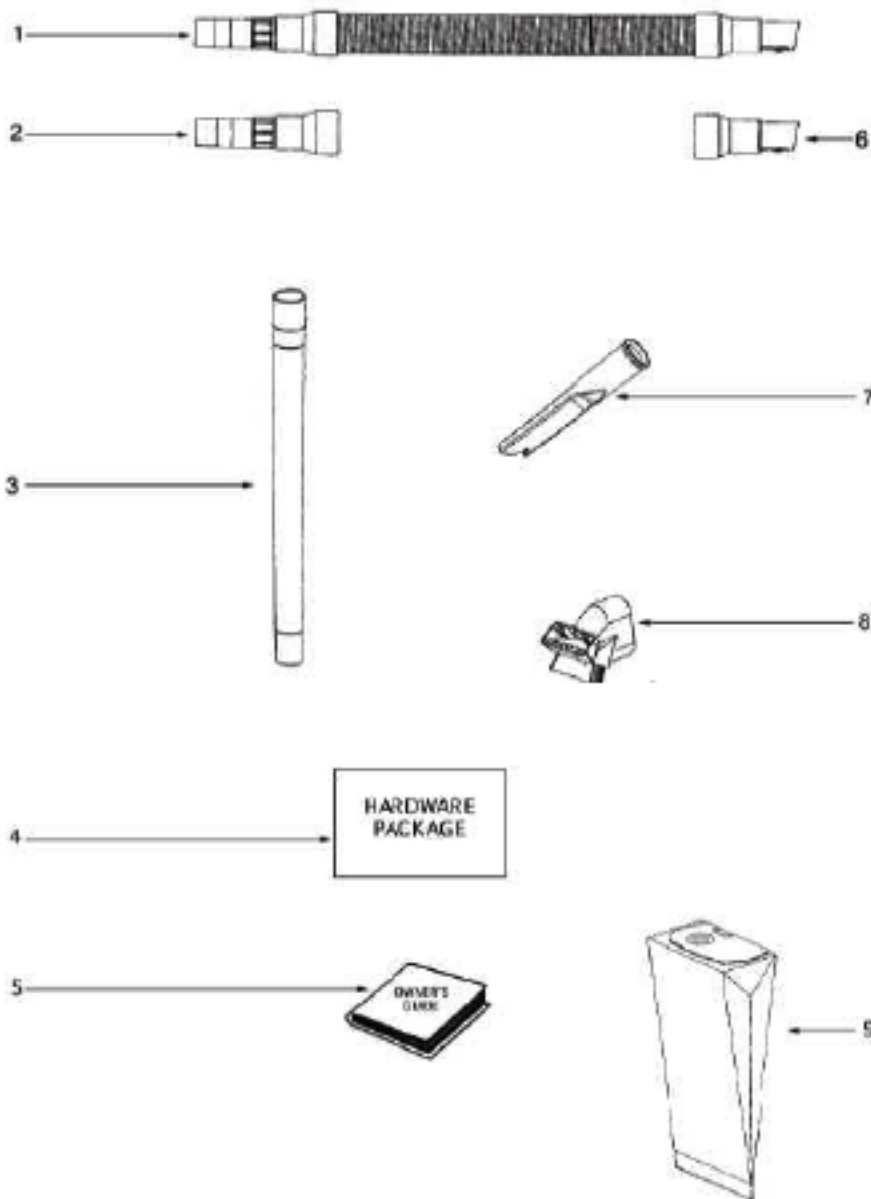

Ref#	Part	Description	Comments	Qty
1	39585-1	SUPPLY CORD & TERMINAL AS		
2	54936-96	BAG COVER ASSY - PACKAGED	Includes items 3 & 4	
3	58505	GASKET - BAG COVER		
4	38613	GASKET		
5	60126-22	REAR HOUSING - PACKAGED		
6	38688A	MOTOR SHIELD		
7	72224-1	FOAM - SOUND		
8	38678-119N	PLUNGER		
9	55794	SPRING		
10	48815	LAMP - HEADLIGHT		
11	38611-1	HEADLAMP SCKT & TERMINAL		
12	38614	EXHAUST - FILTER		
13	53197-1	SCREW PACKAGE	pkg of 10	
14			Not on this model.	
15	61432-9	MOTOR COVER ASSY W/O LENS	Includes item 14	
16	15072-313N	LENS - MOTOR COVER		
17	60068-2	SCREW PACKAGE	pkg of 10	
18	27962A	GASKET		
19	60261-15	MOTOR ASSEMBLY - PACKAGED		
20	27552B	GROMMET		
21	38482A-119N	CAP - HANDLE		
22	71139-1	HANDLE & CAP ASSEMBLY	Includes item 21	
23	53238-44	SCREW PACKAGE	pkg of 10	
24	53197-1	SCREW PACKAGE	pkg of 10	
25	02093A-119N	CADDY - TOOL		
26	27474C-288N	SWITCH - BUTTON		
27	60134	TORS SPRING PKG	pkg of 5	
28	28304A	SWITCH - PUSHBUTTON		
29	60165-1	RETAINING RING PKG	pkg of 10	
30	39252-2	THERMOSTAT & TERMINAL ASS		
31	38696	SHIELD - LIGHT		
32	61333	MOTOR FILTER PACKAGE	pkg of 2	
33	28425	GRILLE - AIR DUCT		
34	59297SV	GASKET - AIR DUCT		
35	15536A-119N	AIR DUCT		
36	27171A	GASKET		
37	39023	FLANGE - MOTOR INTAKE		

Ref#	Part	Description	Comments	Qty
1	61028-1	HOSE ASSEMBLY - CARTONED	Includes items 2 & 6	
2	37057B-3	COUPLING - HOSE		
3	13104-4	WAND - STRAIGHT		
4	59930B	PACKAGE - HARDWARE		
5	70262C			
6	27461B-119N	ADAPTER - HOSE		
7	27237-3	TOOL - CREVICE		
8	61037	COMBINATION TOOL - PACKAG		
9	58623A	PAPER BAG PKG FA (STYLE A	pkg of 3	