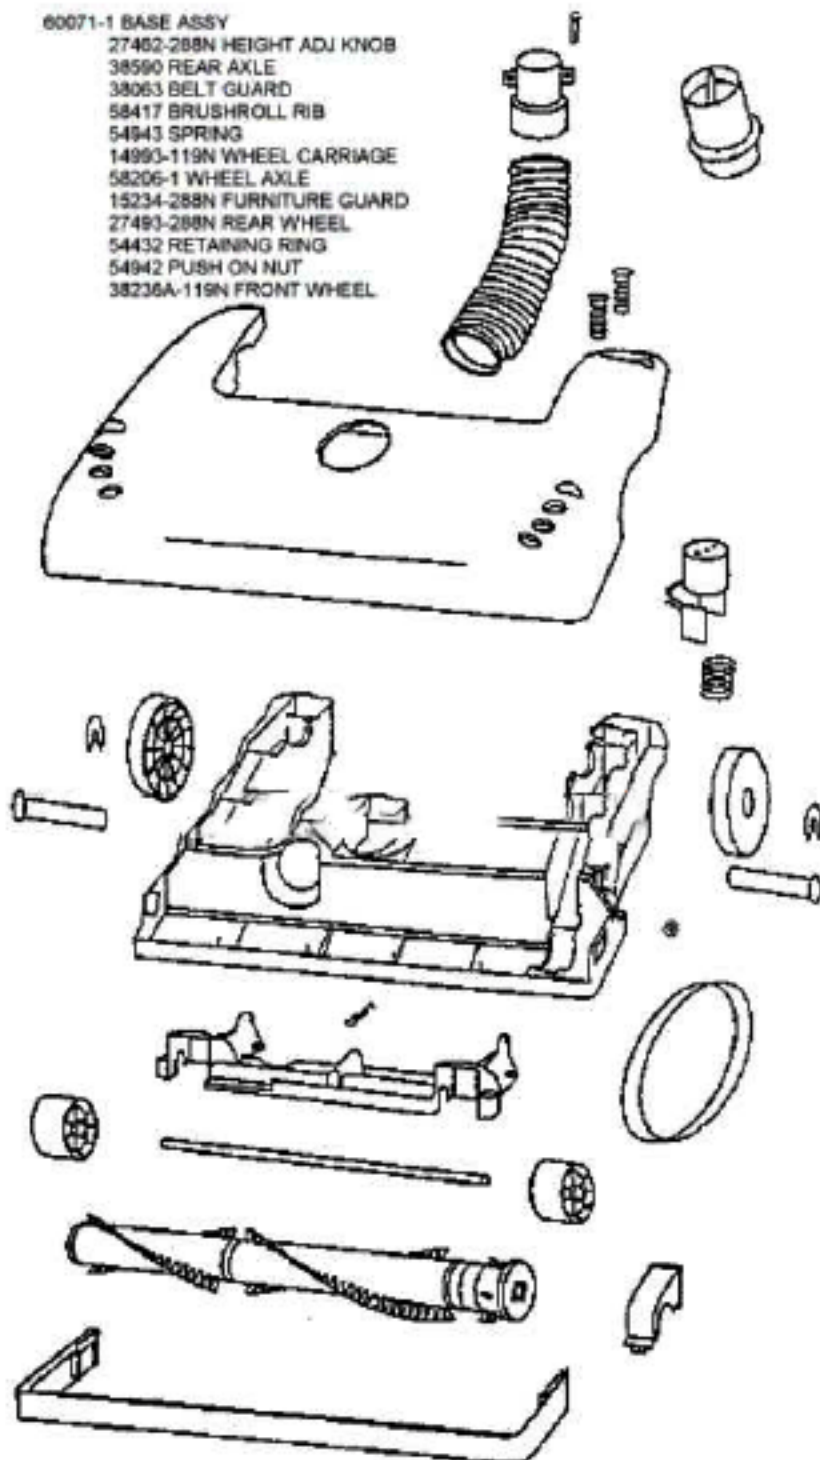

Ref#	Part	Description	Comments	Qty
1	02093-288N	CADDY - TOOL		
2	15277-1	HANDLE & CAP ASSEMBLY		
3	15377-1	SWITCH ASSEMBLY		
4	27474A-288N	SWITCH - BUTTON		
5	27492	MOTOR GASKET		
6	27549-288N	DOOR - FILTER		
7	38420-2	CLAMP		
8	38469	FILTER - PRE-MOTOR		
9	38482-119N	CAP - HANDLE		
10	38613	GASKET		
11	38638	MOTOR INTAKE FLANGE		
12	38661	FOAM - SOUND		
13	38663	GASKET - MOTOR INTAKE		
14	38678-119N	PLUNGER		
15	38680-3	SUPPLY CORD & TERMINAL AS		
16	38688	MOTOR SHIELD		
17	38689	SHIELD - REAR HOUSING		
18	38755	FILTER-EXHAUST (HI EFFICI		
19	46713-1	TIE - CABLE		
20	53190-1	BUSHING - STRAIN RELIEF-P		
21	53197-1	SCREW PACKAGE		
22	53214-2	WIRE SPLICE 5		
23	54936-2	BAG COVER ASSY - PACKAGED		
24	54940	MOTOR ASSY - CARTONED		
25	55794	SPRING		
26	58505	GASKET - BAG COVER		
27	60126-1	REAR HOUSING - PACKAGED		
28	60134	TORS SPRING PKG		
29	60165	RETAINING RING PKG		

60071-1 BASE ASSY

27462-288N HEIGHT ADJ KNOB

38590 REAR AXLE

38063 BELT GUARD

58417 BRUSHROLL RIB

54943 SPRING

14993-119N WHEEL CARRIAGE

58206-1 WHEEL AXLE

15234-288N FURNITURE GUARD

27493-288N REAR WHEEL

54432 RETAINING RING

54942 PUSH ON NUT

38236A-119N FRONT WHEEL

Ref#	Part	Description	Comments	Qty
1	14993-119N	CARRIAGE - WHEEL		
2	15234-288N	GUARD - FURNITURE (14")		
3	27462-288N	OPERATOR - HEIGHT ADJUSTM		
4	27467-288N	RELEASE - HANDLE		
5	27468A-119N	CUFF - HOSE		
6	27493-288N	WHEEL - REAR		
7	38063	GUARD - BELT		
8	38236A-119N	WHEEL - FRONT		
9	38479-1	HOSE - COMPRESSION (PURCH		
10	38590	AXLE - REAR		
11	53197-1	SCREW PACKAGE		
12	54312	BELT PACKAGE ASSEMBLY (U)		
13	54376-1	BELT CAP & GASKET - PACKA		
14	54432	PACKAGE - RETAINING RING		
15	54647	14" DISTURBULATOR ASSY -		
16	54669-2	SCREW PACKAGE		
17	54942	PUSH-ON NUT - PACKAGED		
18	54943	SPRING PACKAGE		
	57569	GASKET - FELT		
20	58206-1	AXLE - WHEEL		
21	58371	COMPRESSION SPRING - PACK		
22	58417	PACKAGE OF BRUSH ROLL RIB		
	58506-2	GASKET		
24	60069-2	HOOD ASSEMBLY - PACKAGED		
25	60071-1	BASE ASSY - PKGD		